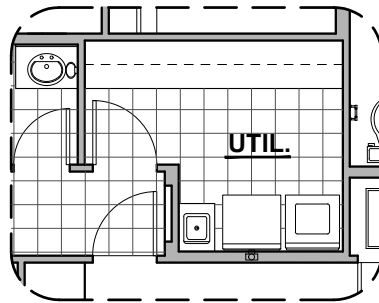

Laundry Cabinet w/ Sink Option