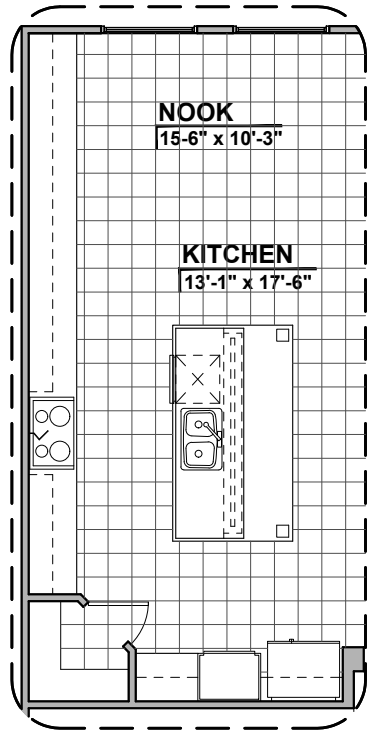

Extended Cabinet Option