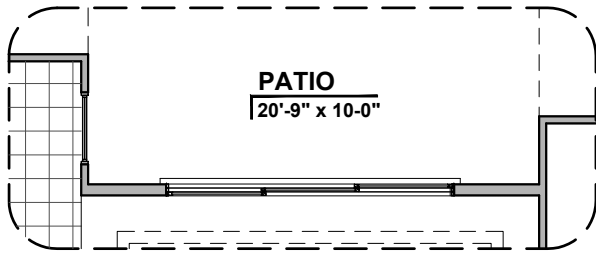

*Multi-Slide Door
ILO Standard Door*