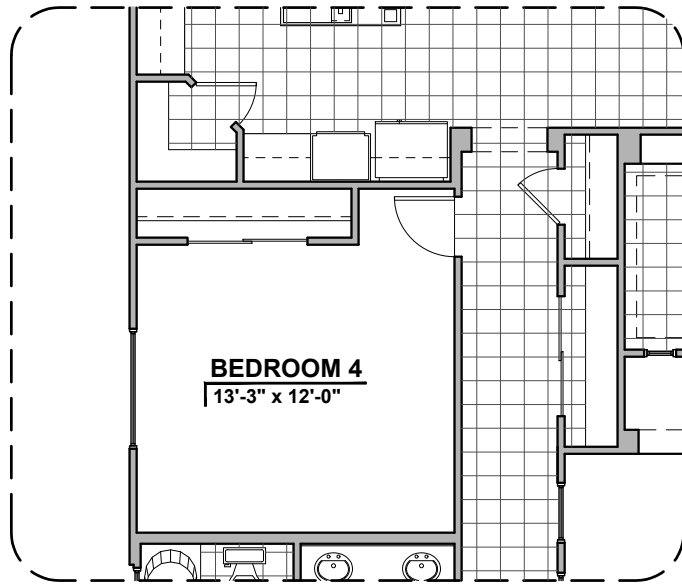

42" Gas Contemporary Fireplace

Community: *The View @ Mission Ridge*

www.hakesbrothers.com

2563 Plan Options

HAKES BROTHERS

Own The Home You Love

Bedroom Option 4

Study Option