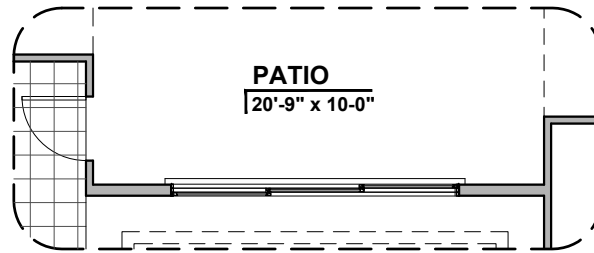

*Multi-Slide Door In
Addition To Standard Door*