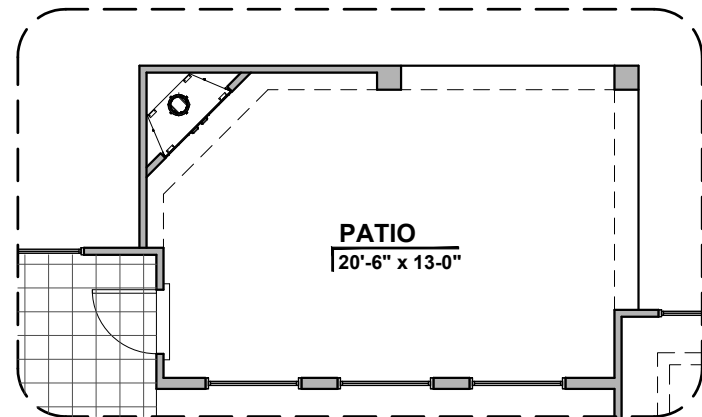

Extended Patio Option

Outdoor Living Fireplace Option

*Tech Center
Option*

*Wet Bar
Option*

Guest Suite w/ Living Option

www.hakesbrothers.com

Community: The View @ Mission Ridge

2563 Plan Options