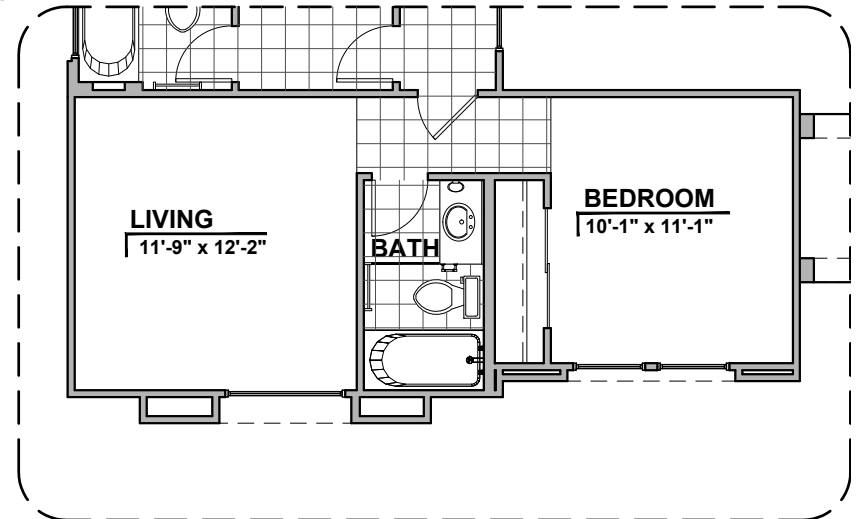

Extended Patio Option

Outdoor Living Fireplace Option

*Tech Center
Option*

*Wet Bar
Option*

Guest Suite w/ Living Option

www.hakesbrothers.com

Community: The View @ Mission Ridge

2563 Plan Options