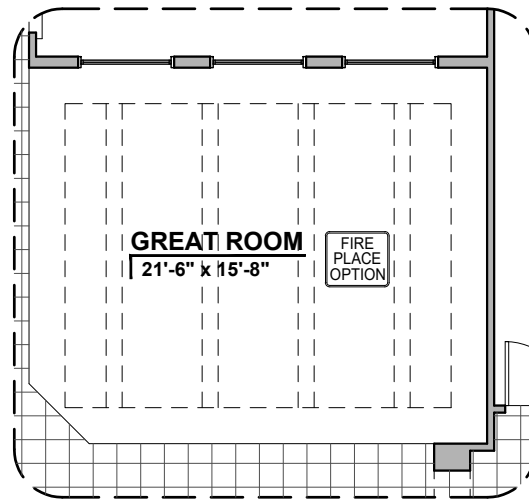

HAKES BROTHERS

Own The Home You Love

Extended Cabinet Option

Laundry Cabinet w/ Sink Option

Ceiling Treatment Option

72" Gas Contemporary Fireplace

72" Electric Contemporary Fireplace

Fire Place Option