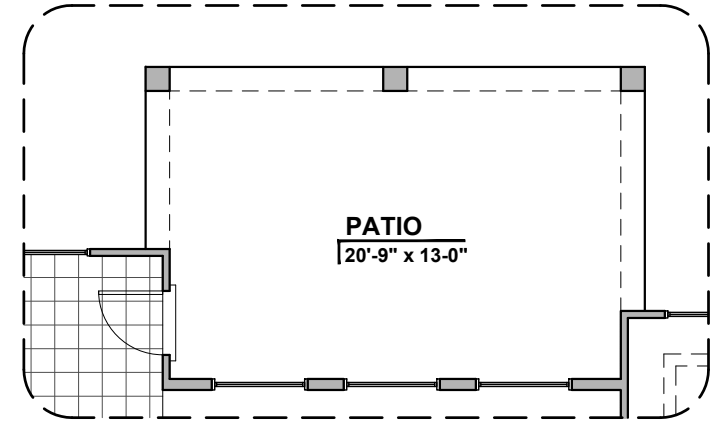

Extended Patio Option

Outdoor Living Fireplace Option

*Tech Center
Option*

*Wet Bar
Option*

Guest Suite w/ Living Option

www.hakesbrothers.com

Community: The View @ Mission Ridge

2563 Plan Options