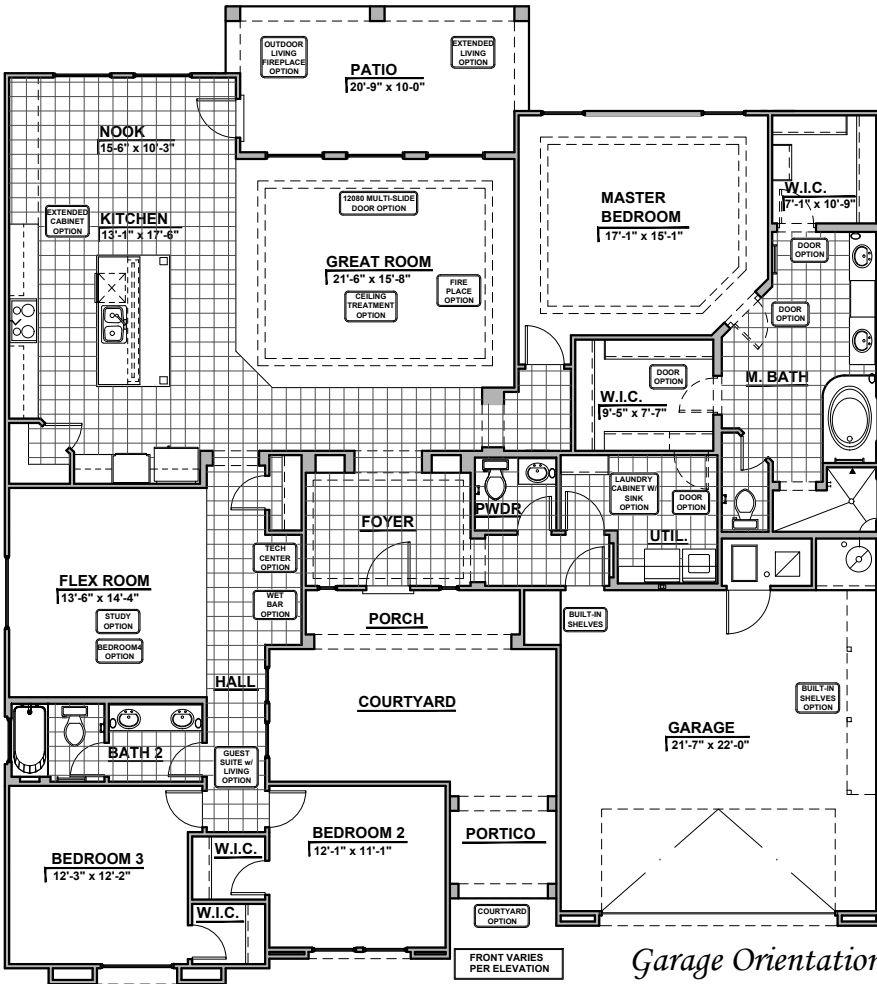

HAKES BROTHERS

Own The Home You Love

- Home is complete and accepted as built. _____
- Home construction is in process, buyer accepts all option locations. _____

Garage Orientation: Left Right

Tuscan (T)

Spanish Colonial (S)

Contemporary (C)

Community: *The View @ Mission Ridge*

www.hakesbrothers.com

2563 Plan

HAKES BROTHERS

Own The Home You Love

*Multi-Slide Door
ILO Standard Door*

*Multi-Slide Door In
Addition To Standard Door*

Extended Patio Option

Outdoor Living Fireplace Option

*Tech Center
Option*

*Wet Bar
Option*

Guest Suite w/ Living Option

www.hakesbrothers.com

Community: The View @ Mission Ridge

2563 Plan Options