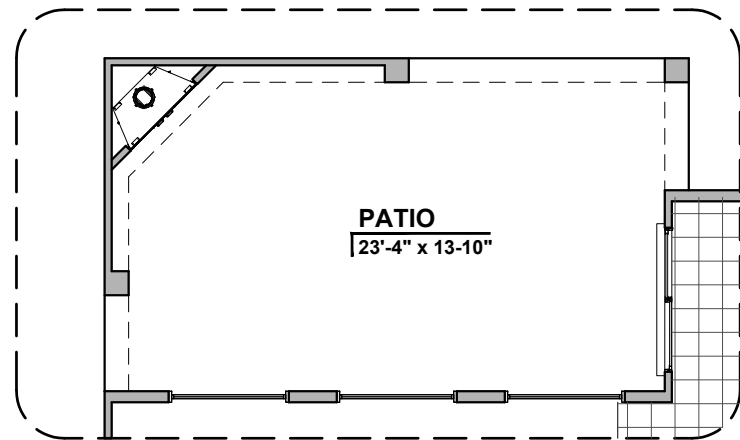

Contemporary (C)

Community: *The View @ Mission Ridge*

www.hakesbrothers.com

3010 Plan

HAKES BROTHERS

Own The Home You Love

Multi-Slide Door In Addition To Standard Door

Multi-Slide Door I/O Standard Door

Master Bedroom Patio Option

Extended Patio Option

Outdoor Living Fireplace Option

Community: The View @ Mission Ridge

www.hakesbrothers.com

3010 Plan Options

© 2018 Hakes Brothers, Floor plans, elevations, and specifications are subject to change without notice. The above floor plan and elevations are artistic representations only and are not exact schematics of the home. The actual home may vary in dimensions and layout. For more information, see a sales representative. TV 3010 STC 04.23.18 Options