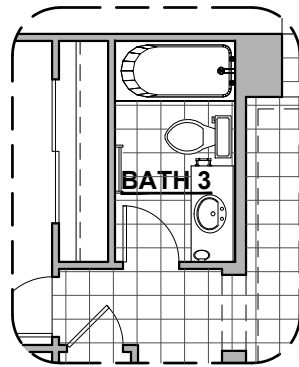

Master Bedroom Patio Option

Extended Patio Option

Outdoor Living Fireplace Option

Community: The View @ Mission Ridge

www.hakesbrothers.com

3010 Plan Options

© 2018 Hakes Brothers, Floor plans, elevations, and specifications are subject to change without notice. The above floor plan and elevations are artistic representations only and are not exact schematics of the home. The actual home may vary in dimensions and layout. For more information, see a sales representative. TV 3010 STC 04.23.18 Options

HAKES BROTHERS

Own The Home You Love

Fire Place Option

72" Electric Contemporary Fireplace

42" Gas Contemporary Fireplace

72" Gas Contemporary Fireplace

Bathroom 3 Option

Tech Center Option

Wet Bar Option

Guest Suite w/ Living Option

Community: The View @ Mission Ridge

www.hakesbrothers.com

3010 Plan Options

HAKES BROTHERS

Own The Home You Love

Ceiling Treatment Option