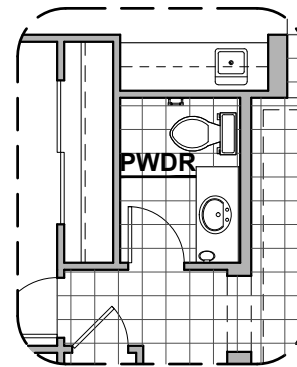

Master Bedroom Patio Option

Extended Patio Option

Outdoor Living Fireplace Option

Community: The View @ Mission Ridge

www.hakesbrothers.com

3010 Plan Options

© 2018 Hakes Brothers, Floor plans, elevations, and specifications are subject to change without notice. The above floor plan and elevations are artistic representations only and are not exact schematics of the home. The actual home may vary in dimensions and layout. For more information, see a sales representative. TV 3010 STC 04.23.18 Options

Wet Bar Option

Guest Suite w/ Living Option

Community: The View @ Mission Ridge

www.hakesbrothers.com

3010 Plan Options

HAKES BROTHERS

Own The Home You Love

Ceiling Treatment Option