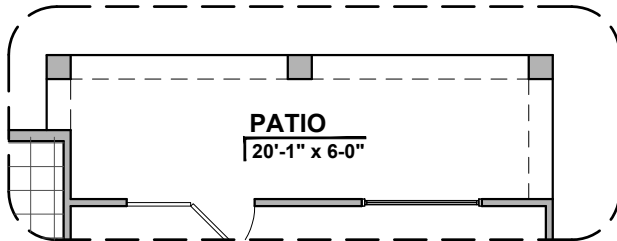

Contemporary (C)

Community: *The View @ Mission Ridge*

www.hakesbrothers.com

3010 Plan

HAKES BROTHERS

Own The Home You Love

Multi-Slide Door In Addition To Standard Door

Multi-Slide Door I/O Standard Door

Master Bedroom Patio Option

Extended Patio Option

Outdoor Living Fireplace Option

Community: The View @ Mission Ridge

www.hakesbrothers.com

3010 Plan Options

© 2018 Hakes Brothers, Floor plans, elevations, and specifications are subject to change without notice. The above floor plan and elevations are artistic representations only and are not exact schematics of the home. The actual home may vary in dimensions and layout. For more information, see a sales representative. TV 3010 STC 04.23.18 Options