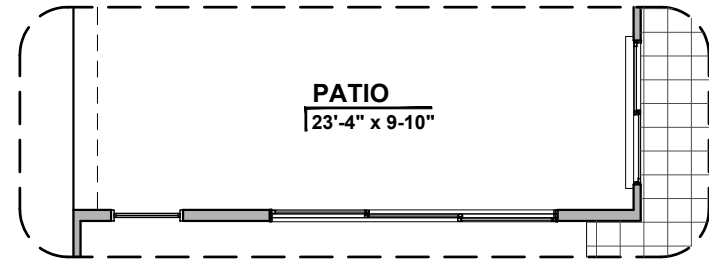

Contemporary (C)

Community: *The View @ Mission Ridge*

www.hakesbrothers.com

3010 Plan

HAKES BROTHERS

Own The Home You Love

Multi-Slide Door In Addition To Standard Door

Multi-Slide Door I/O Standard Door

Master Bedroom Patio Option

Extended Patio Option

Outdoor Living Fireplace Option

Community: The View @ Mission Ridge

www.hakesbrothers.com

3010 Plan Options

© 2018 Hakes Brothers, Floor plans, elevations, and specifications are subject to change without notice. The above floor plan and elevations are artistic representations only and are not exact schematics of the home. The actual home may vary in dimensions and layout. For more information, see a sales representative. TV 3010 STC 04.23.18 Options