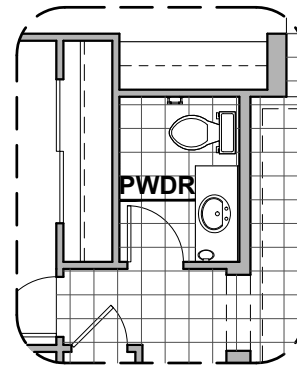

Tech Center Option