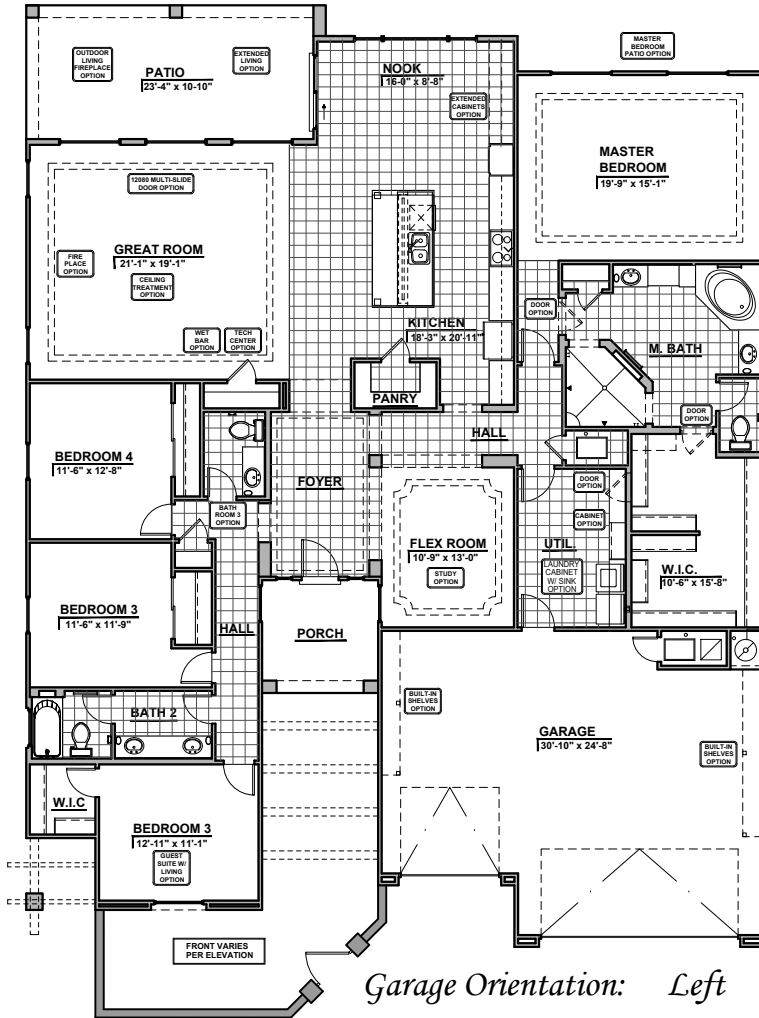

HAKES BROTHERS

Own The Home You Love

- Home is complete and accepted as built. _____
- Home construction is in process, buyer accepts all option locations. _____

Garage Orientation: Left Right

Tuscan (T)

Spanish Colonial (S)

Contemporary (C)

Community: *The View @ Mission Ridge*

www.hakesbrothers.com

3010 Plan

HAKES BROTHERS

Own The Home You Love

Multi-Slide Door In Addition To Standard Door

Multi-Slide Door I/O Standard Door

Master Bedroom Patio Option

Extended Patio Option

Outdoor Living Fireplace Option

Community: The View @ Mission Ridge

www.hakesbrothers.com

3010 Plan Options

© 2018 Hakes Brothers, Floor plans, elevations, and specifications are subject to change without notice. The above floor plan and elevations are artistic representations only and are not exact schematics of the home. The actual home may vary in dimensions and layout. For more information, see a sales representative. TV 3010 STC 04.23.18 Options