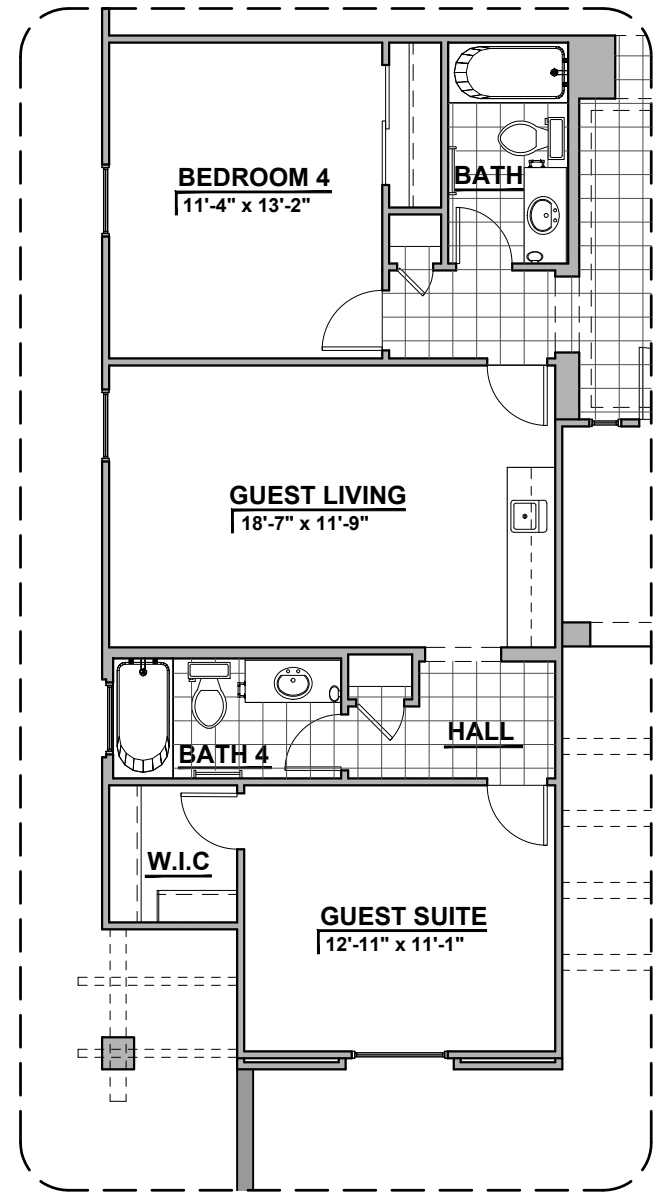

Master Bedroom Patio Option

Extended Patio Option

Outdoor Living Fireplace Option

Community: The View @ Mission Ridge

www.hakesbrothers.com

3010 Plan Options

© 2018 Hakes Brothers, Floor plans, elevations, and specifications are subject to change without notice. The above floor plan and elevations are artistic representations only and are not exact schematics of the home. The actual home may vary in dimensions and layout. For more information, see a sales representative. TV 3010 STC 04.23.18 Options

HAKES BROTHERS

Own The Home You Love

Fire Place Option

72" Electric Contemporary Fireplace

42" Gas Contemporary Fireplace

72" Gas Contemporary Fireplace

Bathroom 3 Option

Tech Center Option

Wet Bar Option

Guest Suite w/ Living Option

Community: The View @ Mission Ridge

www.hakesbrothers.com

3010 Plan Options

HAKES BROTHERS

Own The Home You Love

Ceiling Treatment Option