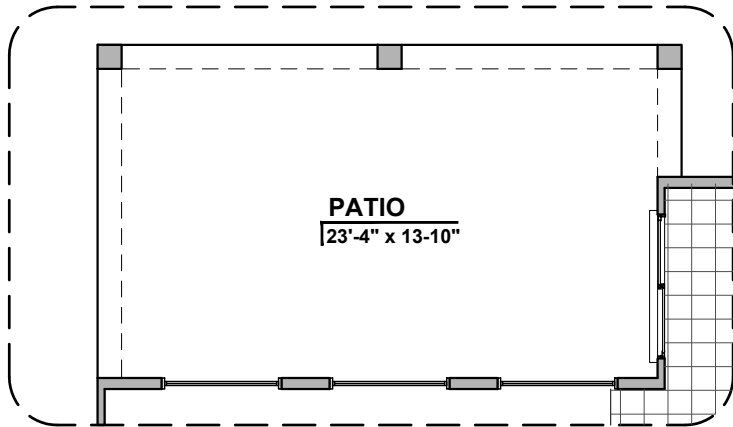

Master Bedroom Patio Option

Extended Patio Option

Outdoor Living Fireplace Option

Community: The View @ Mission Ridge

www.hakesbrothers.com

3010 Plan Options

© 2018 Hakes Brothers, Floor plans, elevations, and specifications are subject to change without notice. The above floor plan and elevations are artistic representations only and are not exact schematics of the home. The actual home may vary in dimensions and layout. For more information, see a sales representative. TV 3010 STC 04.23.18 Options