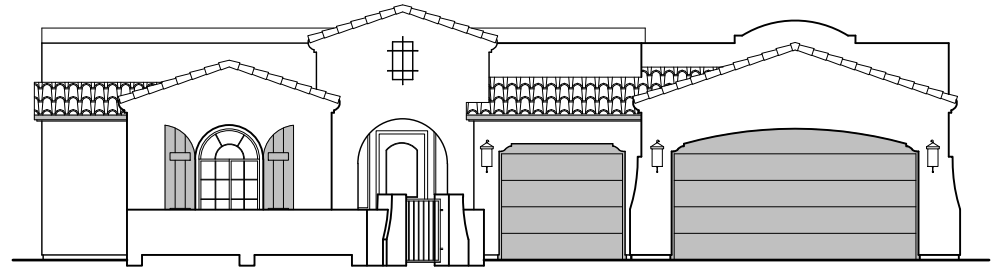

HAKES BROTHERS

Own The Home You Love

- Home is complete and accepted as built. _____
- Home construction is in process, buyer accepts all option locations. _____

Garage Orientation: Left Right

Tuscan (T)

Spanish Colonial (S)

Contemporary (C)

Community: *The View @ Mission Ridge*

www.hakesbrothers.com

3010 Plan

HAKES BROTHERS

Own The Home You Love

Multi-Slide Door In Addition To Standard Door

Multi-Slide Door I/O Standard Door

Master Bedroom Patio Option

Extended Patio Option

Outdoor Living Fireplace Option

Community: The View @ Mission Ridge

www.hakesbrothers.com

3010 Plan Options

© 2018 Hakes Brothers, Floor plans, elevations, and specifications are subject to change without notice. The above floor plan and elevations are artistic representations only and are not exact schematics of the home. The actual home may vary in dimensions and layout. For more information, see a sales representative. TV 3010 STC 04.23.18 Options