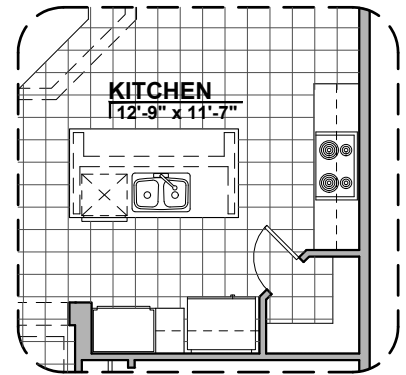

Gourmet Kitchen
Option