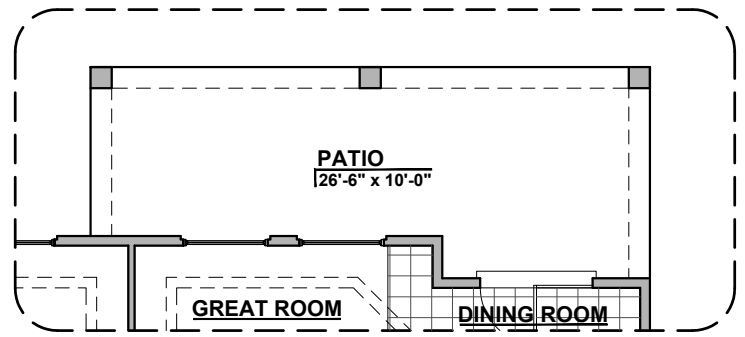

Tub w/Glass Shower Option

Tub w/Tile Shower Option

Deluxe Glass Shower Option

Outdoor Living Option

Extended Patio Option

Stacking Door ILO Standard Door

Notes:

All tile in great room for this option only.