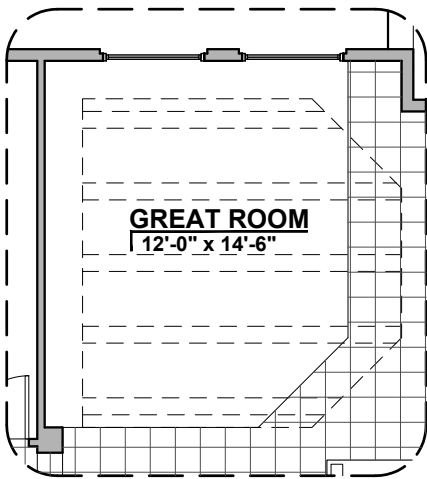

Ceiling Treatment Option