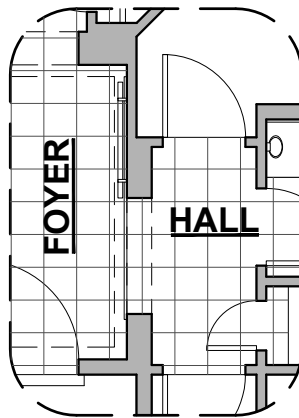

Barn Door Option