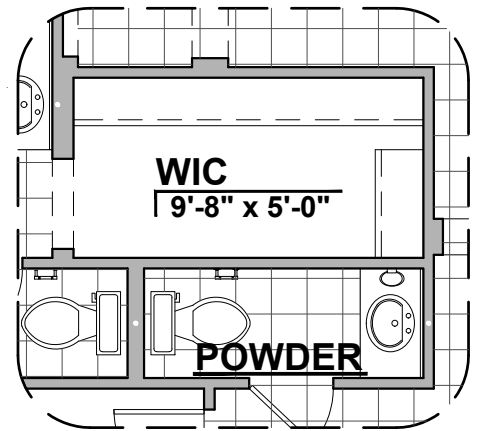

Powder Room Option

Community: Lomas Encantadas 2B & 2C

www.hakesbrothers.com

1742 Plan Options