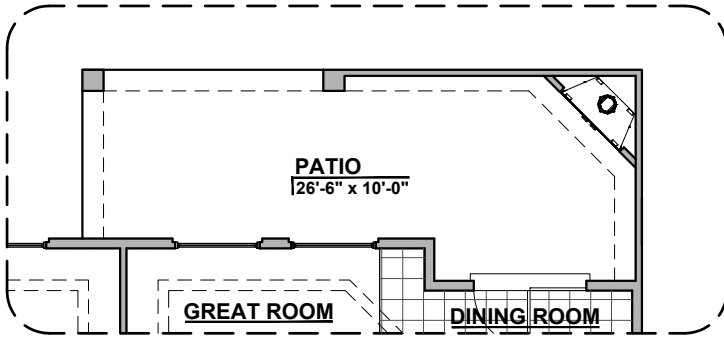

Tub w/Glass Shower Option

Tub w/Tile Shower Option

Deluxe Glass Shower Option

Outdoor Living Option

Extended Patio Option

Stacking Door ILO Standard Door

Notes:

All tile in great room for this option only.