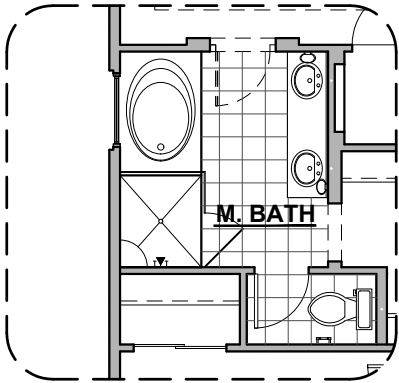

Tub w/Glass Shower Option

Tub w/Tile Shower Option

Deluxe Glass Shower Option

Outdoor Living Option

Extended Patio Option

Stacking Door ILO Standard Door

Notes:

All tile in great room for this option only.