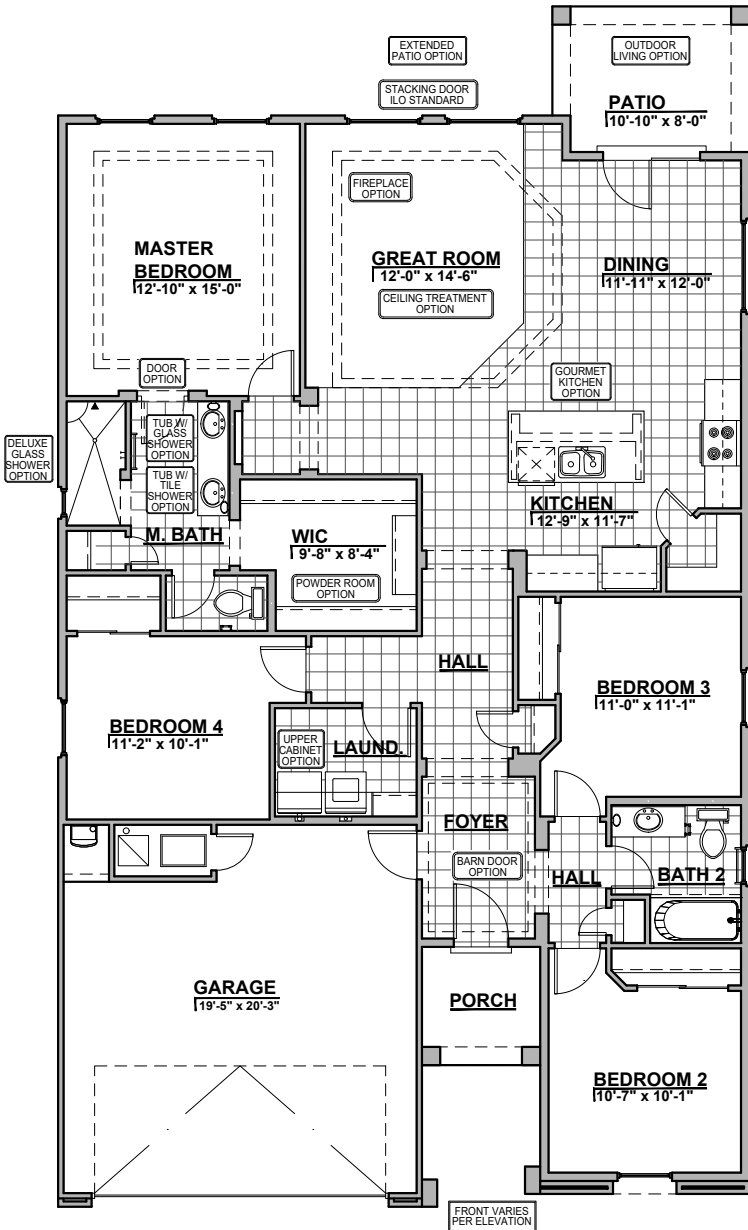

HAKES BROTHERS

Own The Home You Love

- Home is complete and accepted as built. _____
- Home construction is in process, buyer accepts all option locations. _____

Tuscan (T)

Mediterranean (M)

Garage Orientation: Left Right

Community: Lomas Encantadas 2B & 2C

www.hakesbrothers.com

1742 Plan

HAKES BROTHERS

Own The Home You Love

Fireplace
Option

Traditional
Fireplace

Gourmet Kitchen
Option

Tub w/Glass Shower Option

Tub w/Tile Shower Option

Deluxe Glass Shower Option

Outdoor Living Option

Extended Patio Option

Stacking Door ILO Standard Door

Notes:

All tile in great room for this option only.