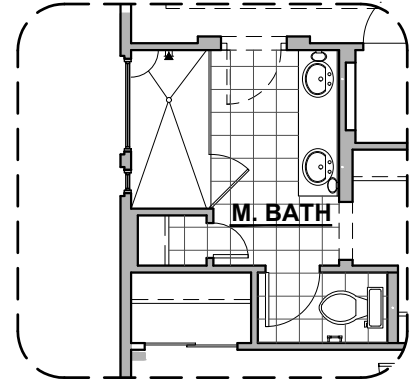

Tub w/Glass Shower Option

Tub w/Tile Shower Option

Deluxe Glass Shower Option

Outdoor Living Option

Extended Patio Option

Stacking Door ILO Standard Door

Notes:

All tile in great room for this option only.