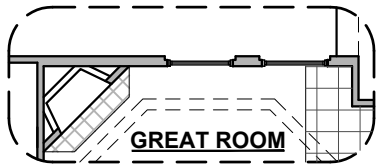

Fireplace
Option