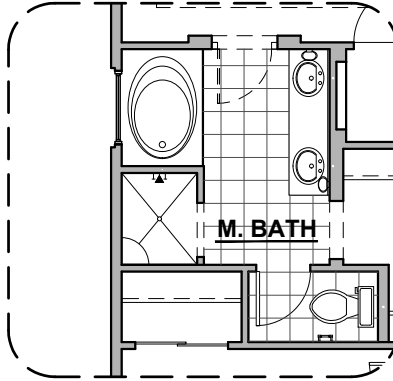

Tub w/Glass Shower Option

Tub w/Tile Shower Option

Deluxe Glass Shower Option

Outdoor Living Option

Extended Patio Option

Stacking Door ILO Standard Door

Notes:

All tile in great room for this option only.