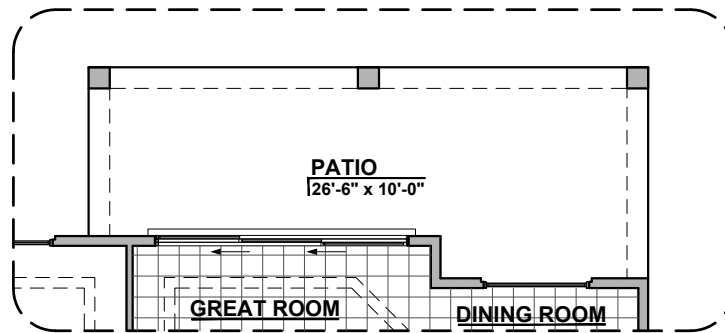

Tub w/Glass Shower Option

Tub w/Tile Shower Option

Deluxe Glass Shower Option

Outdoor Living Option

Extended Patio Option

Stacking Door ILO Standard Door

Notes:

All tile in great room for this option only.