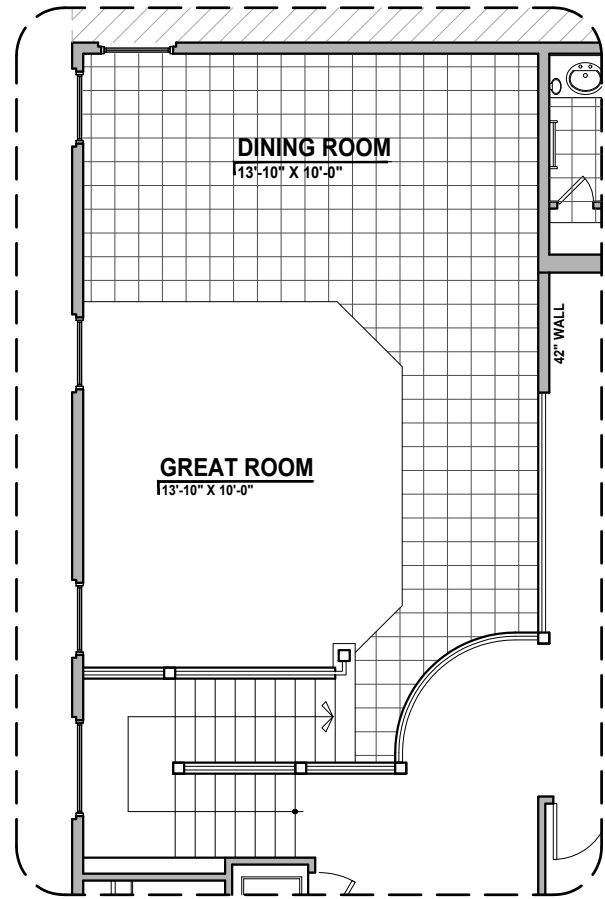

Stacking Door ILO Standard Door

Outdoor Living Option

Extended Patio Option

Gourmet Kitchen Option

Bedroom5/ Bath 3 Option

Community: Lomas Encantadas 2B & 2C

www.hakesbrothers.com

3195 Plan Options

HAKES BROTHERS

Own The Home You Love

Standard Railing Option

Guest Suite Railing Option

Community: Lomas Encantadas 2B & 2C

www.hakesbrothers.com

3195 Plan Options

© 2018 Hakes Brothers, Floor plans, elevations, and specifications are subject to change without notice. The above floor plan and elevations are artistic representations only and are not exact schematics of the home. The actual home may vary in dimensions and layout. For more information, see a sales representative. LE2C 3195 ST 12.21.18 Options