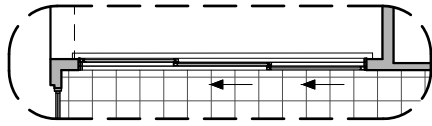

Study ILO Flex

Tub w/Tile
Shower Option

Deluxe Glass
Shower Option

Tub w/Glass
Shower Option

Community: Lomas Encantadas 2B & 2C

www.hakesbrothers.com

HAKES BROTHERS

Own The Home You Love

Stacking Door ILO Standard Door

Outdoor Living Option

Extended Patio Option

Gourmet Kitchen Option

Bedroom5/ Bath 3 Option

Community: Lomas Encantadas 2B & 2C

www.hakesbrothers.com

3195 Plan Options