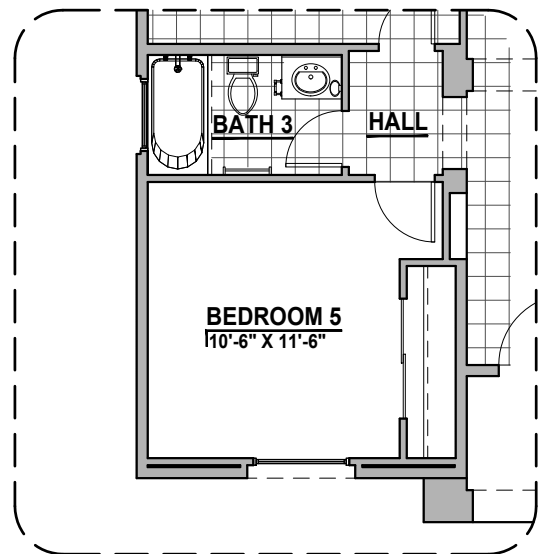

Stacking Door ILO Standard Door

Outdoor Living Option

Extended Patio Option

Gourmet Kitchen Option

Bedroom5/ Bath 3 Option

Community: Lomas Encantadas 2B & 2C

www.hakesbrothers.com

3195 Plan Options

HAKES BROTHERS

Own The Home You Love

Standard Railing Option

Guest Suite Railing Option

Community: Lomas Encantadas 2B & 2C

www.hakesbrothers.com

3195 Plan Options

© 2018 Hakes Brothers, Floor plans, elevations, and specifications are subject to change without notice. The above floor plan and elevations are artistic representations only and are not exact schematics of the home. The actual home may vary in dimensions and layout. For more information, see a sales representative. LE2C 3195 ST 12.21.18 Options