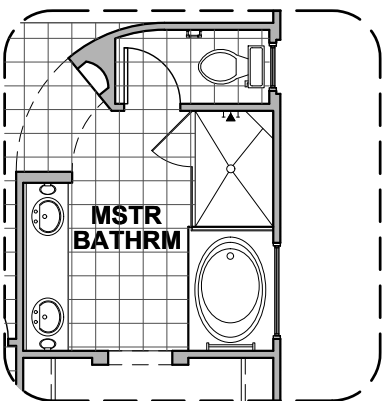

# HAKES BROTHERS

Own The Home You Love

LOW VOLTAGE LEGEND	
LOGO	DESCRIPTION
	CABLE TV
	CAT 5 DATA

Bath 3 Option

Deluxe Glass Shower Option Traditional FP

Bedroom 5 Option

Deluxe Tile Shower Option

Contemporary FP