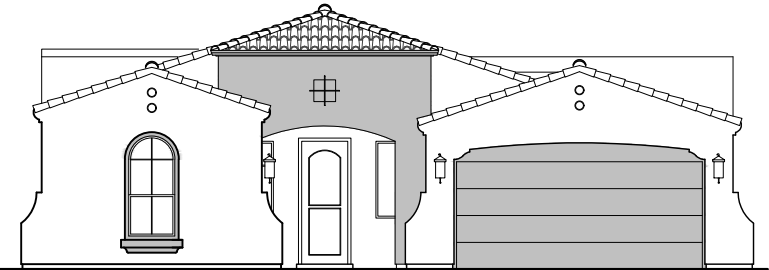

# HAKES BROTHERS

Own The Home You Love

- Home is complete and accepted as built. \_\_\_\_\_
- Home construction is in process, buyer accepts all option locations. \_\_\_\_\_

LOW VOLTAGE LEGEND	
LOGO	DESCRIPTION
●	CABLE TV
▼	CAT 5 DATA

Tuscan (T)

Spanish Colonial (S)

Contemporary (C)

Garage Orientation: Left Right

Community: Sonoma Ranch North

[www.hakesbrothers.com](http://www.hakesbrothers.com)