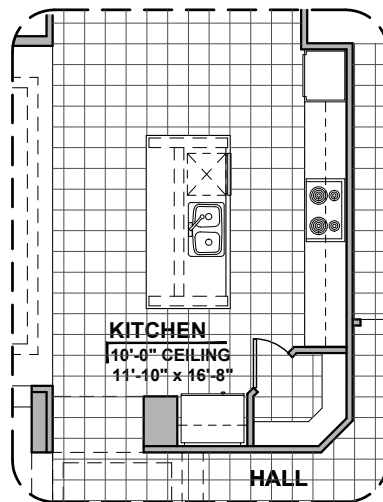

# HAKES BROTHERS

Own The Home You Love

LOW VOLTAGE LEGEND	
LOGO	DESCRIPTION
	CABLE TV
	CAT 5 DATA

Stacking Door Option In Addition To Standard Door Option

Stacking Door Option ILO Standard Door Option

Ceiling Beam Treatment Option