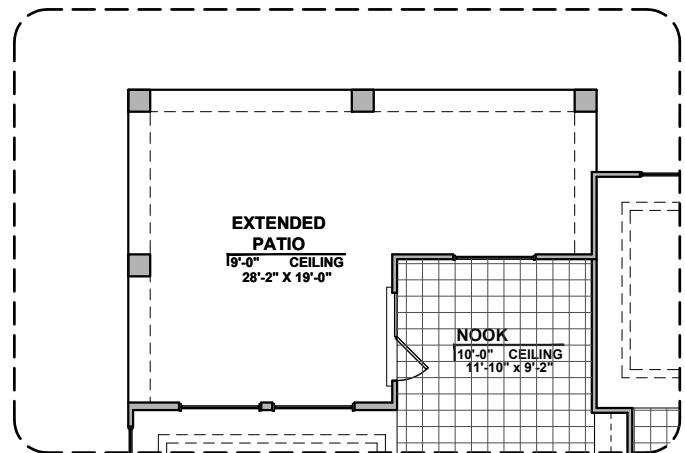

Extended Patio Option

Community: Sonoma Ranch North

www.hakesbrothers.com

2350 Plan Options