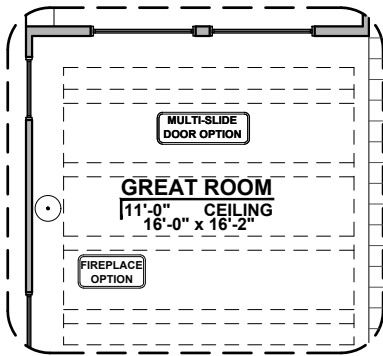

# HAKES BROTHERS

Own The Home You Love

LOW VOLTAGE LEGEND	
LOGO	DESCRIPTION
	CABLE TV
	CAT 5 DATA

Stacking Door Option In Addition To Standard Door Option

Stacking Door Option ILO Standard Door Option

Ceiling Beam Treatment Option