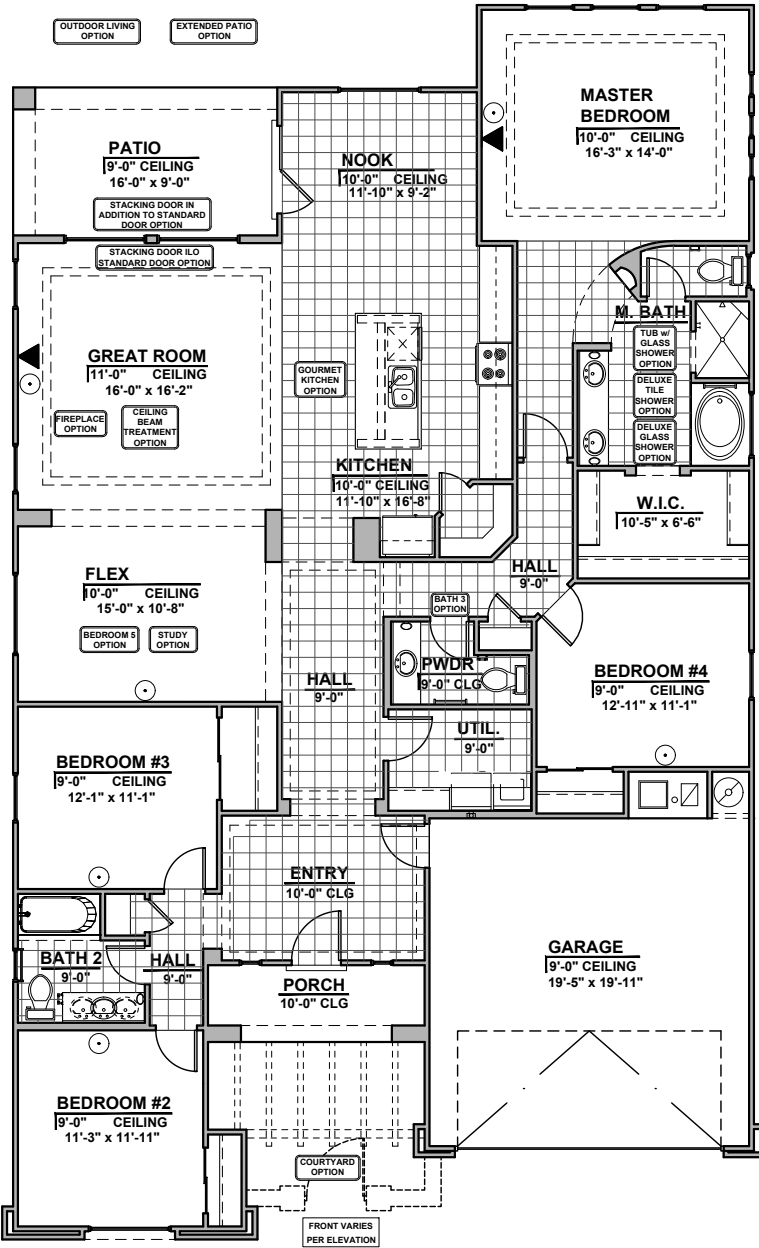

# HAKES BROTHERS

Own The Home You Love

- Home is complete and accepted as built. \_\_\_\_\_
- Home construction is in process, buyer accepts all option locations. \_\_\_\_\_

LOW VOLTAGE LEGEND	
LOGO	DESCRIPTION
●	CABLE TV
▼	CAT 5 DATA

Tuscan (T)

Spanish Colonial (S)

Contemporary (C)

Garage Orientation: Left Right

Community: Sonoma Ranch North

[www.hakesbrothers.com](http://www.hakesbrothers.com)

## 2350 Plan

© 2019 Hakes Brothers, Floor plans, elevations, and specifications are subject to change without notice. The above floor plan and elevations are artistic representations only and are not exact schematics of the home. The actual home may vary in dimensions and layout. For more information, see a sales representative. SR 2350 STC 03.07.19

# HAKES BROTHERS

Own The Home You Love

LOW VOLTAGE LEGEND	
LOGO	DESCRIPTION
	CABLE TV
	CAT 5 DATA

Bath 3 Option

Deluxe Glass Shower Option Traditional FP

Bedroom 5 Option

Deluxe Tile Shower Option

Contemporary FP