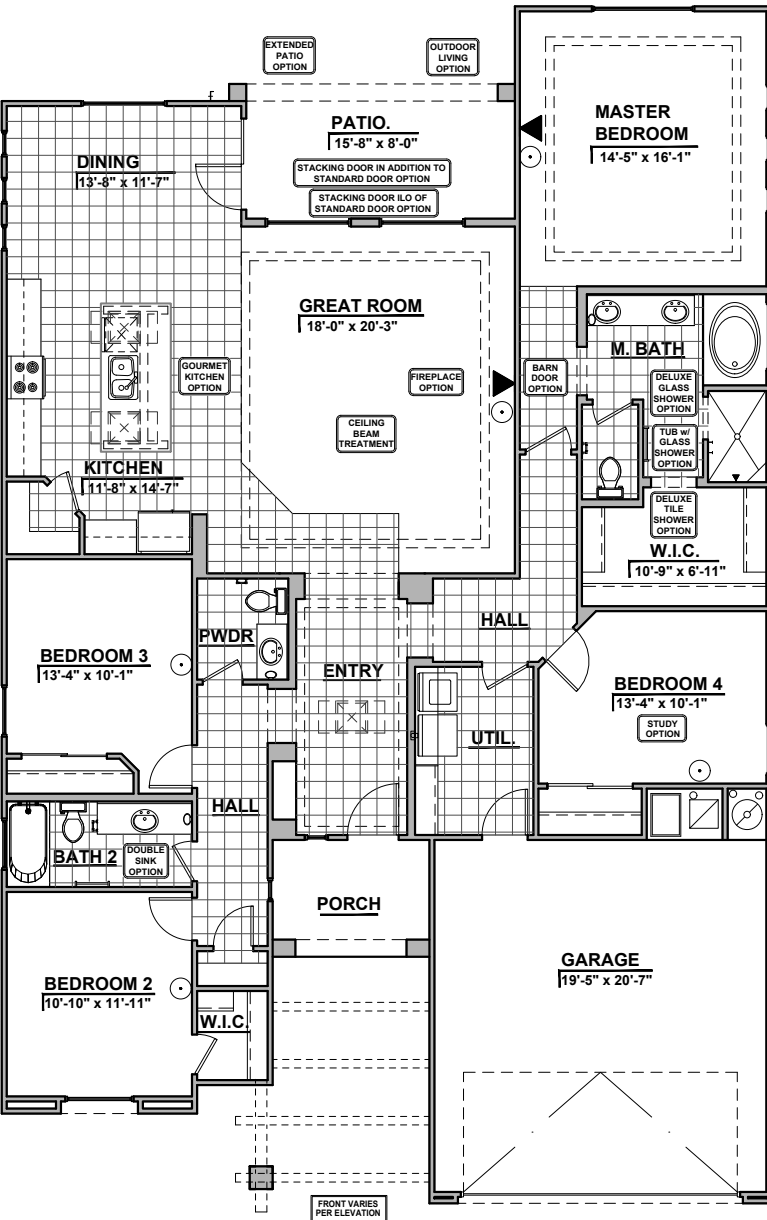

# HAKES BROTHERS

Own The Home You Love

- Home is complete and accepted as built. \_\_\_\_\_
- Home construction is in process, buyer accepts all option locations. \_\_\_\_\_

LOW VOLTAGE LEGEND	
LOGO	DESCRIPTION
●	CABLE TV
▼	CAT 5 DATA

Tuscan (T)

Spanish Colonial (S)

Contemporary (C)

Garage Orientation: Left Right

Community: Sonoma Ranch North

[www.hakesbrothers.com](http://www.hakesbrothers.com)

## 2144Plan

© 2019 Hakes Brothers, Floor plans, elevations, and specifications are subject to change without notice. The above floor plan and elevations are artistic representations only and are not exact schematics of the home. The actual home may vary in dimensions and layout. For more information, see a sales representative. SR 2144 STC 03.05.19

# HAKES BROTHERS

Own The Home You Love

LOW VOLTAGE LEGEND	
LOGO	DESCRIPTION
	CABLE TV
	CAT 5 DATA

Deluxe Tile Shower Option

Traditional FP

Deluxe Glass Shower Option

Contemporary FP

Fireplace Option