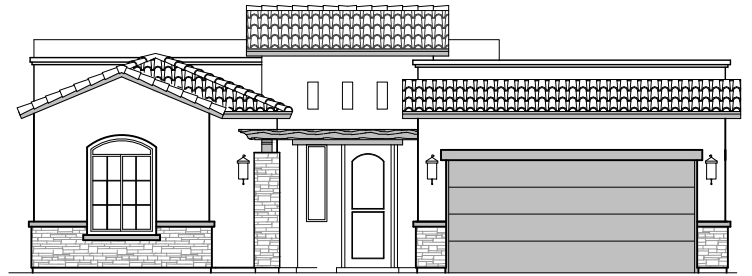

# HAKES BROTHERS

Own The Home You Love

- Home is complete and accepted as built. \_\_\_\_\_
- Home construction is in process, buyer accepts all option locations. \_\_\_\_\_

LOW VOLTAGE LEGEND	
LOGO	DESCRIPTION
●	CABLE TV
▼	CAT 5 DATA

Tuscan (T)

Spanish Colonial (S)

Contemporary (C)

Garage Orientation: Left Right

Community: Sonoma Ranch North

[www.hakesbrothers.com](http://www.hakesbrothers.com)