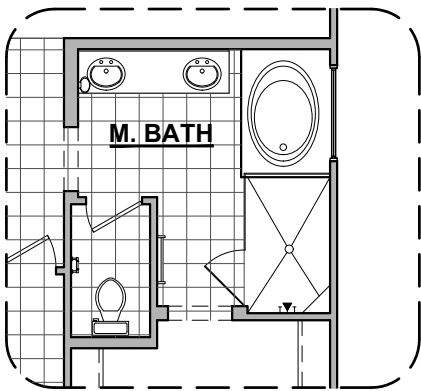

# HAKES BROTHERS

Own The Home You Love

LOW VOLTAGE LEGEND	
LOGO	DESCRIPTION
	CABLE TV
	CAT 5 DATA

Deluxe Tile Shower Option

Traditional FP

Deluxe Glass Shower Option

Contemporary FP

Fireplace Option