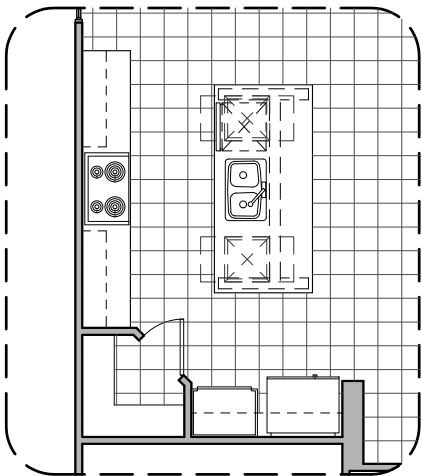

# HAKES BROTHERS

Own The Home You Love

LOW VOLTAGE LEGEND	
LOGO	DESCRIPTION
	CABLE TV
	CAT 5 DATA

Stacking Door in Addition to Standard Door Option

Stacking Door ILO Standard Door Option

Barn Door Option

Extended Patio Option