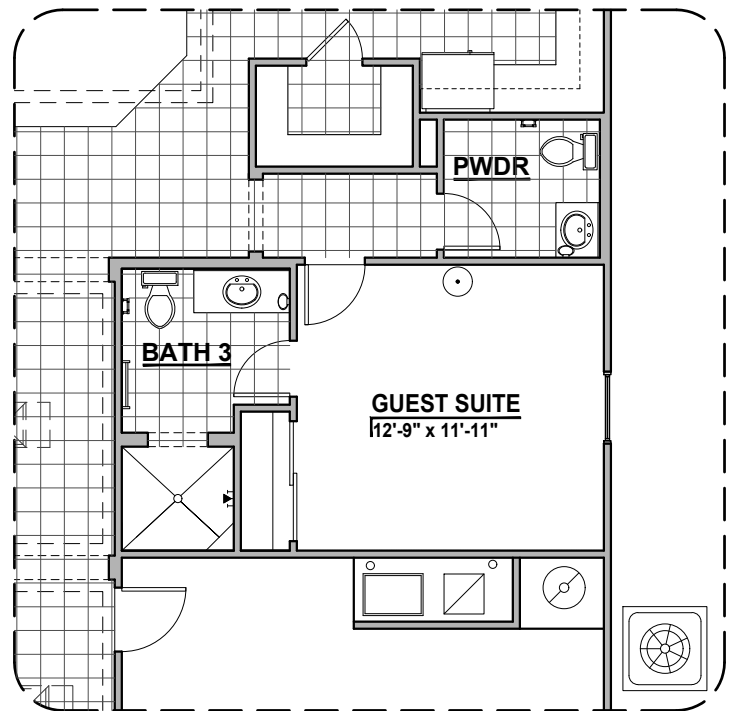

Deluxe Glass Shower Option

Deluxe Tile Shower Option

Tub w/ Glass Shower Option

Dining Room Option

Guest Suite Option

Community: Sonoma Ranch North

www.hakesbrothers.com

2740 Plan Options

© 2018 Hakes Brothers, Floor plans, elevations, and specifications are subject to change without notice. The above floor plan and elevations are artistic representations only and are not exact schematics of the home. The actual home may vary in dimensions and layout. For more information, see a sales representative. SR 2740 STC 04.04.19 Options