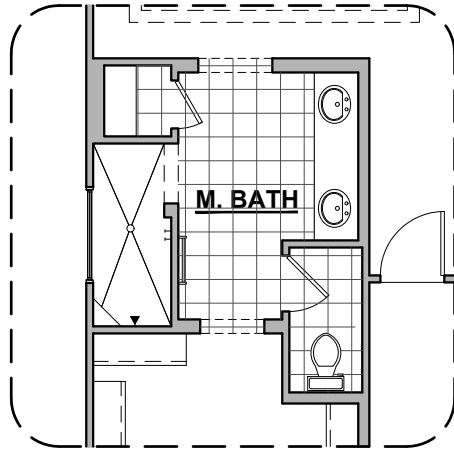

Deluxe Glass Shower Option

Deluxe Tile Shower Option

Tub w/ Glass Shower Option

Dining Room Option

Guest Suite Option

Community: Sonoma Ranch North

www.hakesbrothers.com

2740 Plan Options