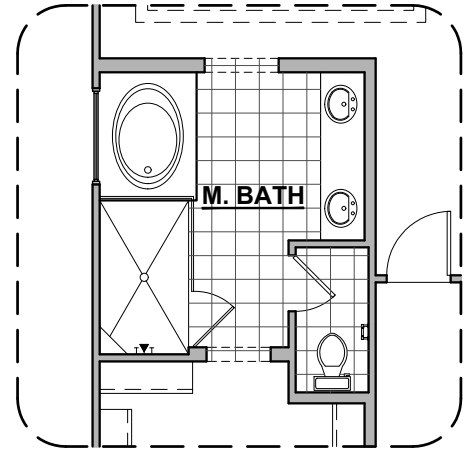

Deluxe Glass Shower Option

Deluxe Tile Shower Option

Tub w/ Glass Shower Option

Dining Room Option

Guest Suite Option

Community: Sonoma Ranch North

www.hakesbrothers.com

2740 Plan Options