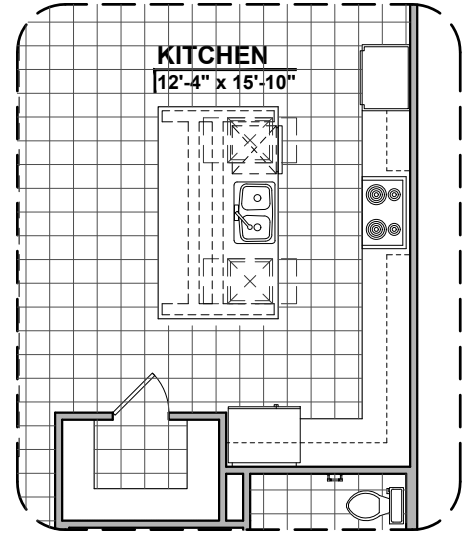

Gourmet Kitchen