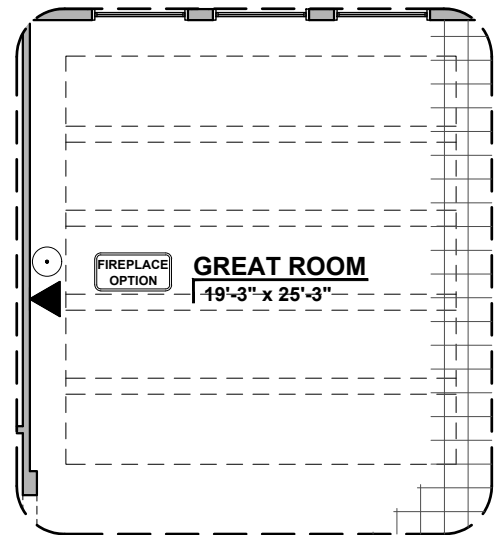

Ceiling Beam
Treatment Option

Community: Sonoma Ranch North

www.hakesbrothers.com

2740 Plan Options