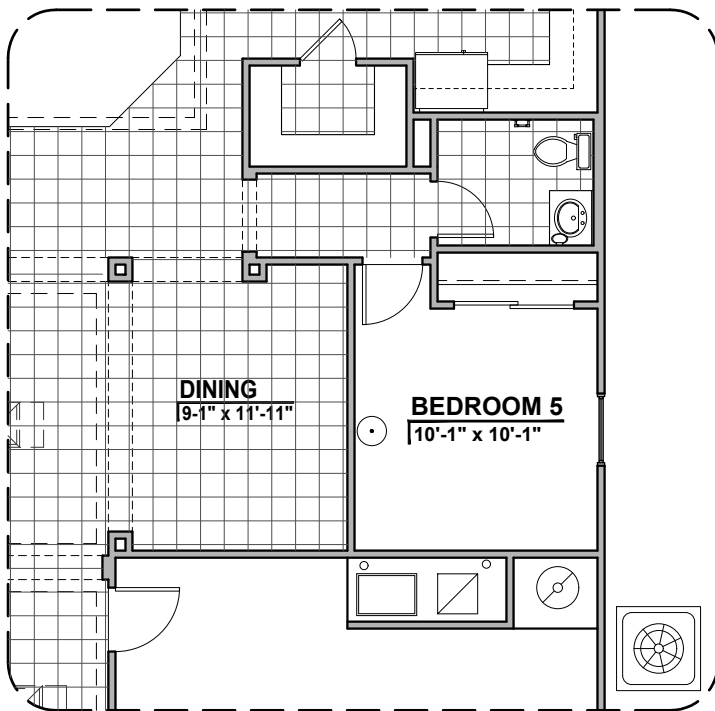

Tuscan (T)

Spanish Colonial (S)

Contemporary (C)

Andalusian (A)

Garage Orientation: Left Right

Community: Sonoma Ranch North

www.hakesbrothers.com

2740 Plan

Ceiling Beam
Treatment Option

Community: Sonoma Ranch North

www.hakesbrothers.com

2740 Plan Options

HAKES BROTHERS

Own The Home You Love

LOW VOLTAGE LEGEND	
LOGO	DESCRIPTION
	CABLE TV
	CAT 5 DATA

Barn Door Option

Deluxe Glass Shower Option

Deluxe Tile Shower Option

Tub w/ Glass Shower Option

Dining Room Option

Guest Suite Option

Community: Sonoma Ranch North

www.hakesbrothers.com

2740 Plan Options