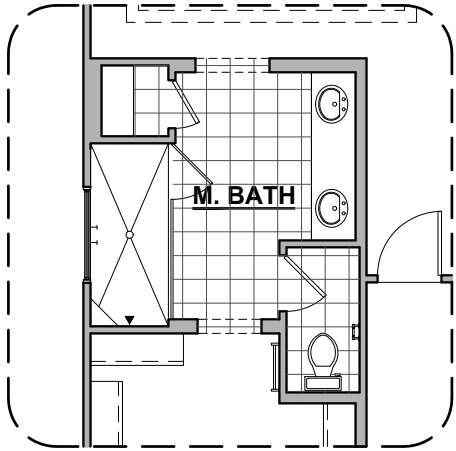

Deluxe Glass Shower Option

Deluxe Tile Shower Option

Tub w/ Glass Shower Option

Dining Room Option

Guest Suite Option

Community: Sonoma Ranch North

www.hakesbrothers.com

2740 Plan Options