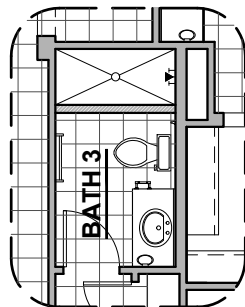

LOW VOLTAGE LEGEND	
LOGO	DESCRIPTION
	CABLE TV
	CAT 5 DATA

Deluxe Glass Shower Option

Deluxe Tile Shower Option

Tub w/ Glass Shower Option

Bath 2 Shower Option

Bath 3 Shower Option

Bath 3 Option

Barn Door Option