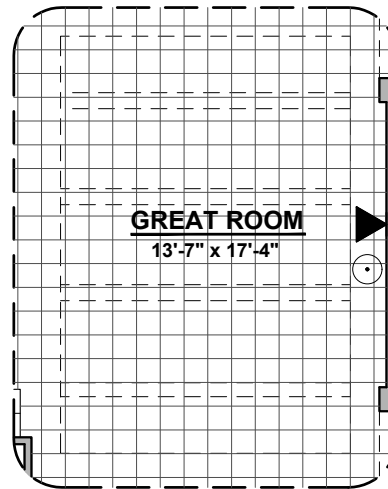

Ceiling Beam
Treatment Option

Community: Cimarron Canyon

www.hakesbrothers.com

2127 Plan Options