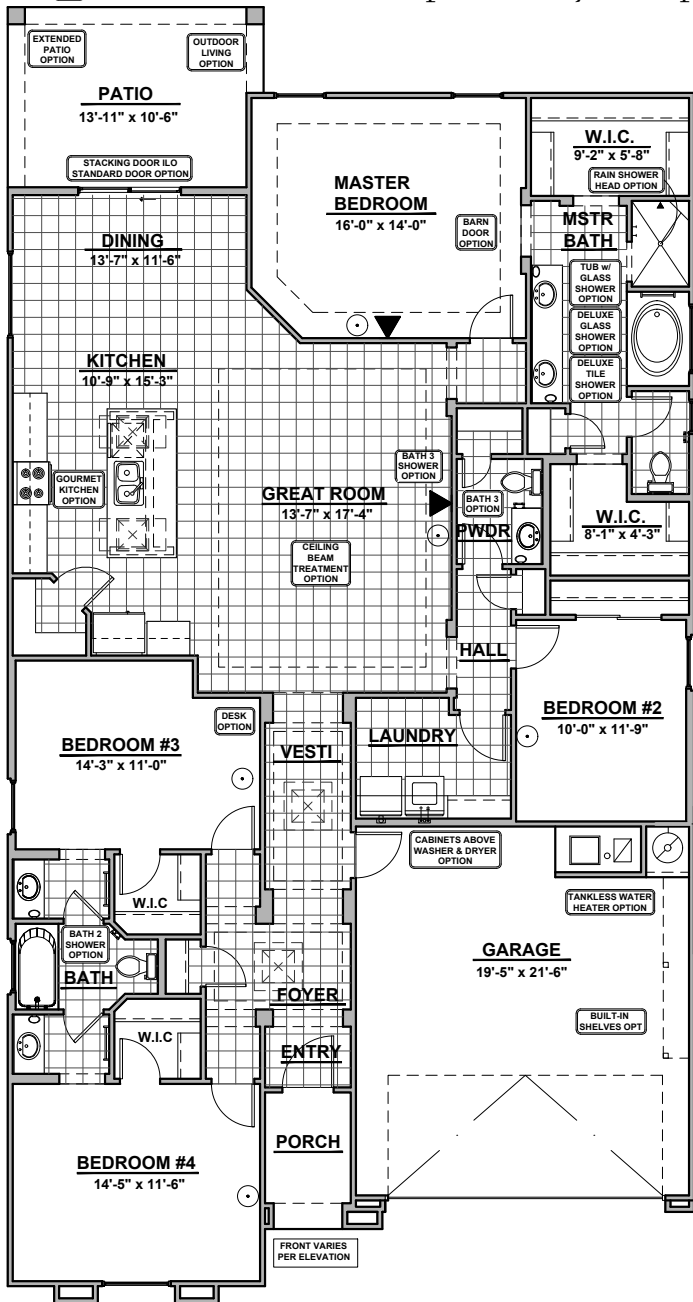

HAKES BROTHERS

Own The Home You Love

- Home is complete and accepted as built. _____
- Home construction is in process, buyer accepts all option locations. _____

LOW VOLTAGE LEGEND	
LOGO	DESCRIPTION
	CABLE TV
	CAT 5 DATA

Spanish Colonial (S)

Tuscan (T)

Garage Orientation: Left Right

Community: Cimarron Canyon

www.hakesbrothers.com

2127 Plan

HAKES BROTHERS

Own The Home You Love

LOW VOLTAGE LEGEND	
LOGO	DESCRIPTION
	CABLE TV
	CAT 5 DATA

Deluxe Glass Shower Option

Deluxe Tile Shower Option

Tub w/ Glass Shower Option

Bath 2 Shower Option

Bath 3 Shower Option

Bath 3 Option

Barn Door Option