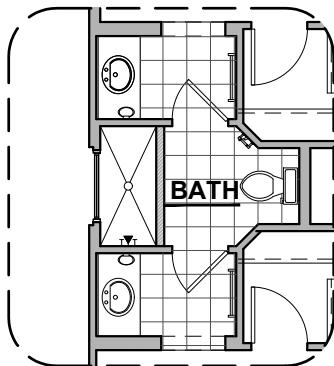

LOW VOLTAGE LEGEND	
LOGO	DESCRIPTION
	CABLE TV
	CAT 5 DATA

Deluxe Glass Shower Option

Deluxe Tile Shower Option

Tub w/ Glass Shower Option

Bath 2 Shower Option

Bath 3 Shower Option

Bath 3 Option

Barn Door Option