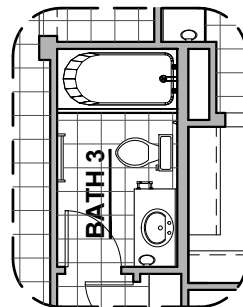

LOW VOLTAGE LEGEND	
LOGO	DESCRIPTION
	CABLE TV
	CAT 5 DATA

Deluxe Glass Shower Option

Deluxe Tile Shower Option

Tub w/ Glass Shower Option

Bath 2 Shower Option

Bath 3 Shower Option

Bath 3 Option

Barn Door Option