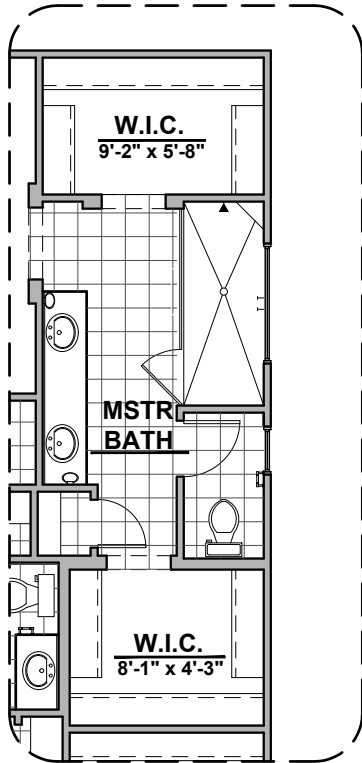

Spanish Colonial (S)

Tuscan (T)

Garage Orientation: Left Right

Community: Cimarron Canyon

www.hakesbrothers.com

2127 Plan

HAKES BROTHERS

Own The Home You Love

LOW VOLTAGE LEGEND	
LOGO	DESCRIPTION
	CABLE TV
	CAT 5 DATA

Deluxe Glass Shower Option

Deluxe Tile Shower Option

Tub w/ Glass Shower Option

Bath 2 Shower Option

Bath 3 Shower Option

Bath 3 Option

Barn Door Option