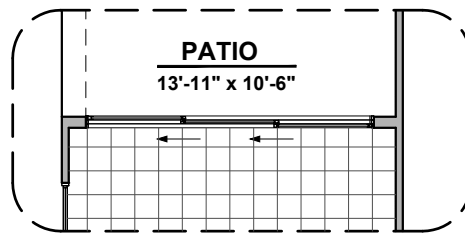

Community: Cimarron Canyon

www.hakesbrothers.com

2127 Plan Options

HAKES BROTHERS

Own The Home You Love

LOW VOLTAGE LEGEND	
LOGO	DESCRIPTION
	CABLE TV
	CAT 5 DATA

Desk Option

Stacking Door ILO
Standard Door Option