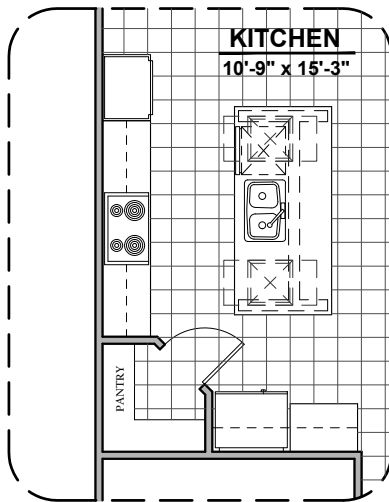

Gourmet
Kitchen Option