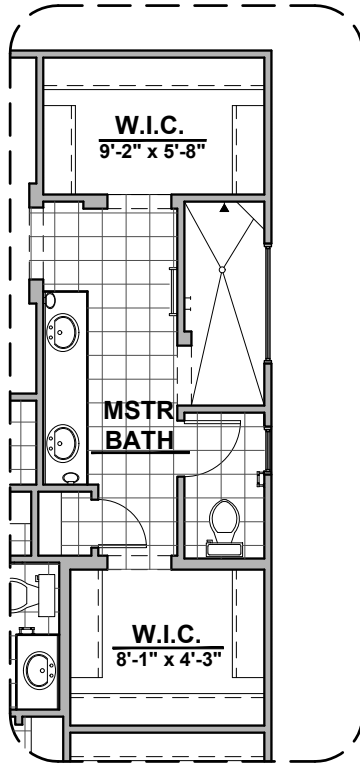

Spanish Colonial (S)

Tuscan (T)

Garage Orientation: Left Right

Community: Cimarron Canyon

www.hakesbrothers.com

2127 Plan

HAKES BROTHERS

Own The Home You Love

LOW VOLTAGE LEGEND	
LOGO	DESCRIPTION
	CABLE TV
	CAT 5 DATA

Deluxe Glass Shower Option

Deluxe Tile Shower Option

Tub w/ Glass Shower Option

Bath 2 Shower Option

Bath 3 Shower Option

Bath 3 Option

Barn Door Option