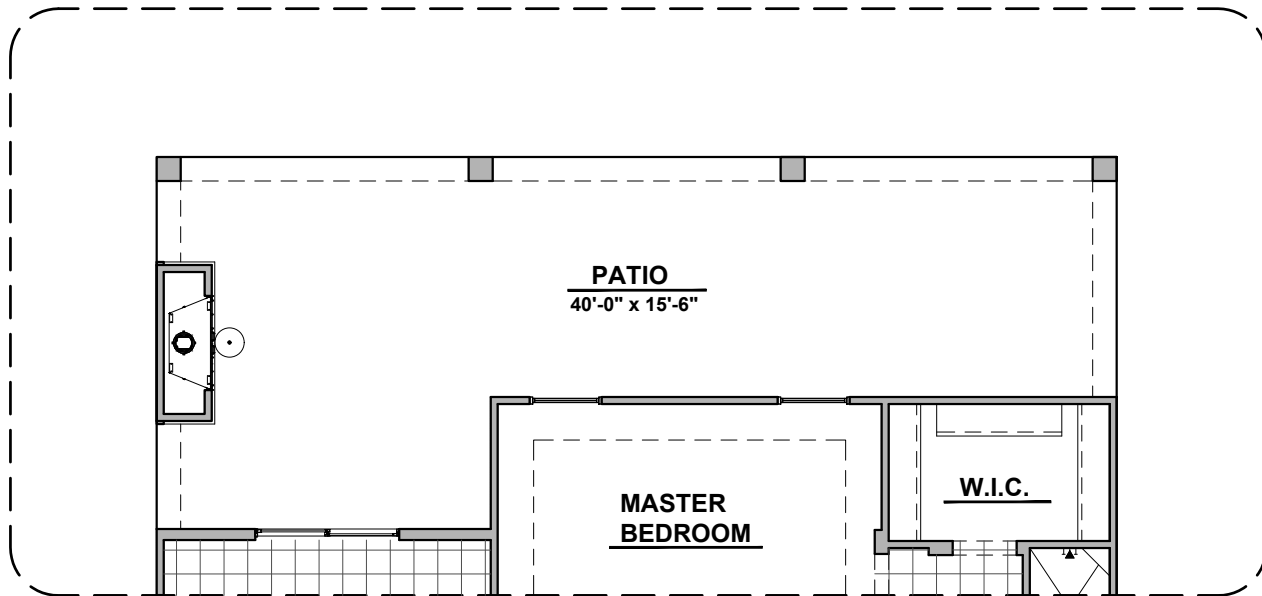

LOW VOLTAGE LEGEND	
LOGO	DESCRIPTION
	CABLE TV
	CAT 5 DATA

Extended Patio Option

Outdoor Living Option

Community: Cimarron Canyon

www.hakesbrothers.com

2127 Plan Options