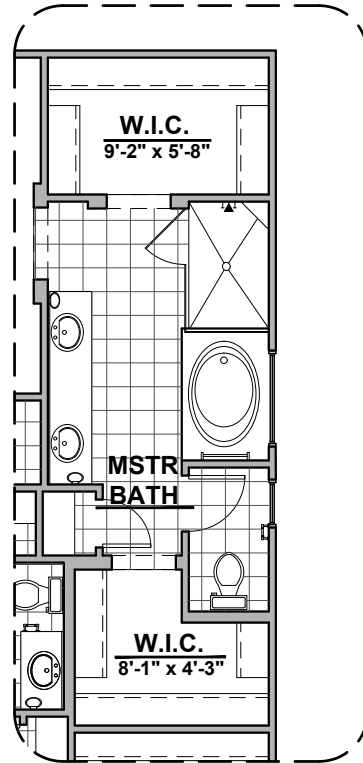

Spanish Colonial (S)

Tuscan (T)

Garage Orientation: Left Right

Community: Cimarron Canyon

www.hakesbrothers.com

2127 Plan

HAKES BROTHERS

Own The Home You Love

LOW VOLTAGE LEGEND	
LOGO	DESCRIPTION
	CABLE TV
	CAT 5 DATA

Deluxe Glass Shower Option

Deluxe Tile Shower Option

Tub w/ Glass Shower Option

Bath 2 Shower Option

Bath 3 Shower Option

Bath 3 Option

Barn Door Option