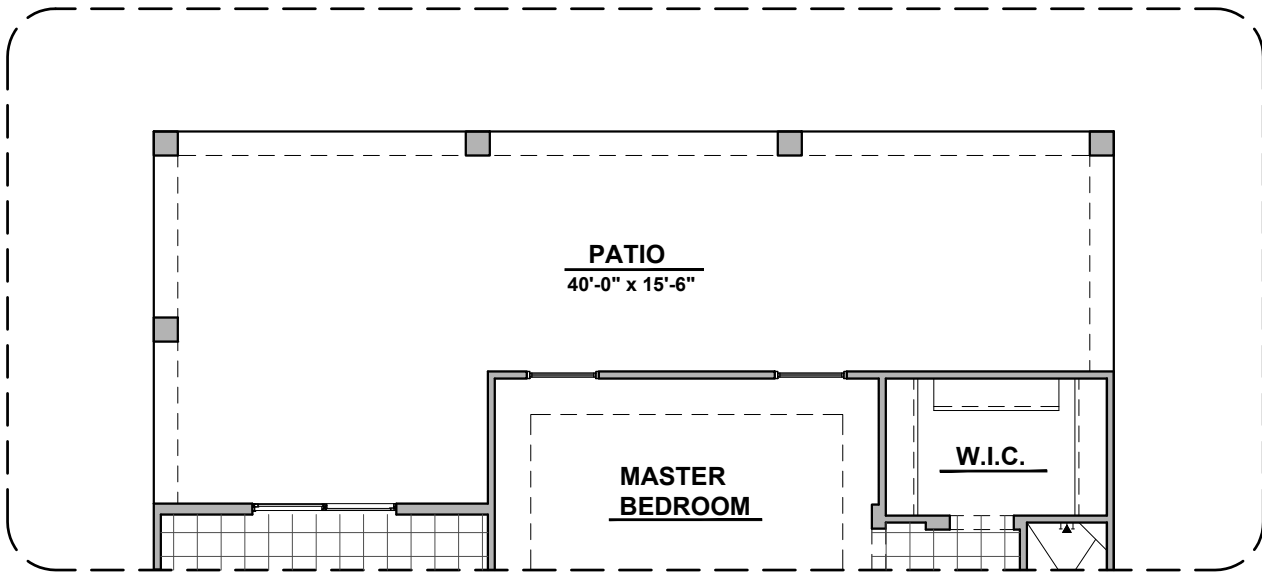

LOW VOLTAGE LEGEND	
LOGO	DESCRIPTION
	CABLE TV
	CAT 5 DATA

Extended Patio Option

Outdoor Living Option

Community: Cimarron Canyon

www.hakesbrothers.com

2127 Plan Options