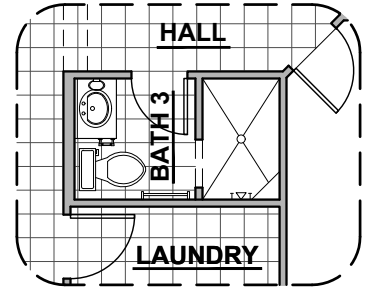

Tuscan (T)

Spanish Colonial (S)

Garage Orientation: Left Right

Community: Cimarron Canyon

www.hakesbrothers.com

2350 Plan

HAKES BROTHERS

Own The Home You Love

LOW VOLTAGE LEGEND	
LOGO	DESCRIPTION
	CABLE TV
	CAT 5 DATA

Deluxe Glass Shower Option Traditional FP

Bath 3 Option

Deluxe Tile Shower Option

Contemporary FP

Bedroom 5 Option

Tub w/ Glass Shower Opt.

Fireplace Option