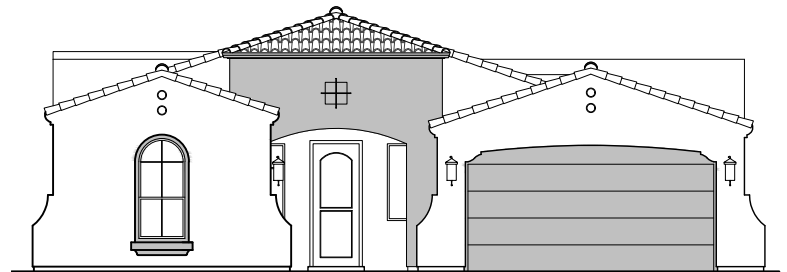

HAKES BROTHERS

Own The Home You Love

LOW VOLTAGE LEGEND	
LOGO	DESCRIPTION
	CABLE TV
	CAT 5 DATA

- Home is complete and accepted as built._____
- Home construction is in process, buyer accepts all option locations._____

Tuscan (T)

Spanish Colonial (S)

Garage Orientation: Left Right

Community: Cimarron Canyon

www.hakesbrothers.com

2350 Plan

HAKES BROTHERS

Own The Home You Love