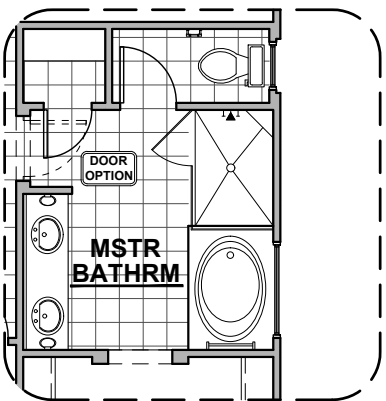

LOW VOLTAGE LEGEND	
LOGO	DESCRIPTION
	CABLE TV
	CAT 5 DATA

Deluxe Glass Shower Option Traditional FP

Bath 3 Option

Deluxe Tile Shower Option

Contemporary FP

Bedroom 5 Option

Tub w/ Glass Shower Opt.

Fireplace Option