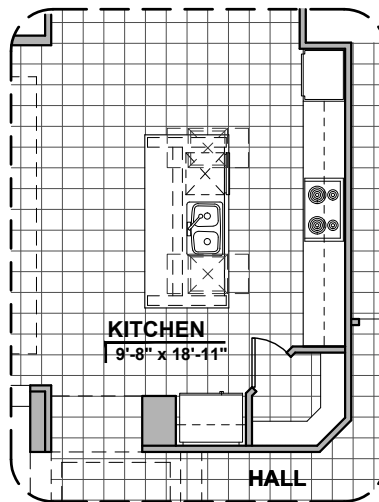

Stacking Door Option ILO Standard Door Option

Tankless Water Heater Option

Ceiling Beam Treatment Option

Gourmet Kitchen Option

Barn Door Option

Bath 2 Shower Option

Community: Cimarron Canyon

www.hakesbrothers.com