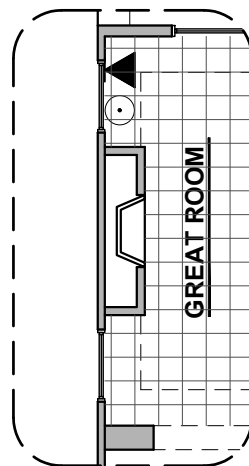

LOW VOLTAGE LEGEND	
LOGO	DESCRIPTION
	CABLE TV
	CAT 5 DATA

Deluxe Glass Shower Option Traditional FP

Bath 3 Option

Deluxe Tile Shower Option

Contemporary FP

Bedroom 5 Option

Tub w/ Glass Shower Opt.

Fireplace Option