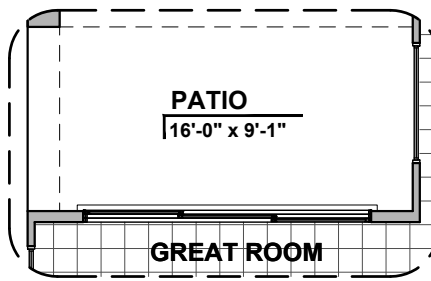

Stacking Door Option ILO Standard Door Option

Tankless Water Heater Option

Ceiling Beam Treatment Option

Gourmet Kitchen Option

Barn Door Option

Bath 2 Shower Option

Community: Cimarron Canyon

www.hakesbrothers.com