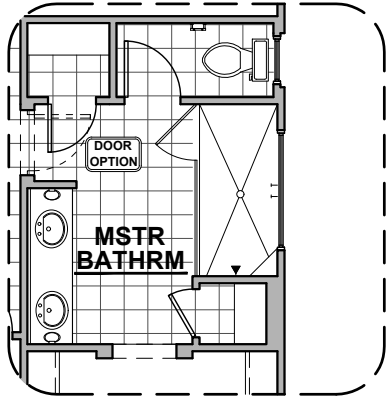

Tuscan (T)

Spanish Colonial (S)

Garage Orientation: Left Right

Community: Cimarron Canyon

www.hakesbrothers.com

2350 Plan

HAKES BROTHERS

Own The Home You Love

LOW VOLTAGE LEGEND	
LOGO	DESCRIPTION
	CABLE TV
	CAT 5 DATA

Deluxe Glass Shower Option Traditional FP

Bath 3 Option

Deluxe Tile Shower Option

Contemporary FP

Bedroom 5 Option

Tub w/ Glass Shower Opt.

Fireplace Option