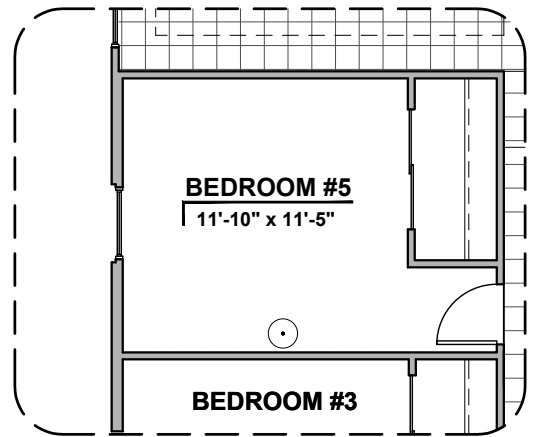

LOW VOLTAGE LEGEND	
LOGO	DESCRIPTION
	CABLE TV
	CAT 5 DATA

Deluxe Glass Shower Option Traditional FP

Bath 3 Option

Deluxe Tile Shower Option

Contemporary FP

Bedroom 5 Option

Tub w/ Glass Shower Opt.

Fireplace Option