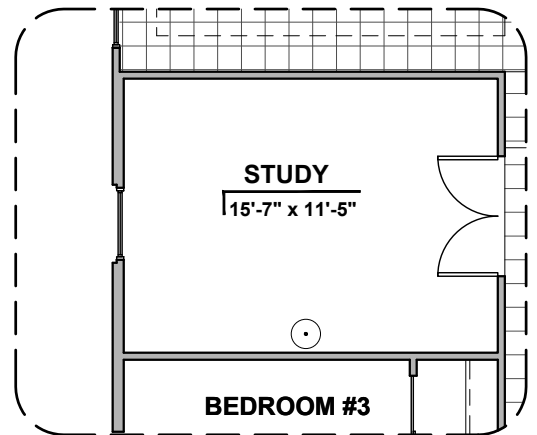

LOW VOLTAGE LEGEND	
LOGO	DESCRIPTION
	CABLE TV
	CAT 5 DATA

Deluxe Glass Shower Option Traditional FP

Bath 3 Option

Deluxe Tile Shower Option

Contemporary FP

Bedroom 5 Option

Tub w/ Glass Shower Opt.

Fireplace Option