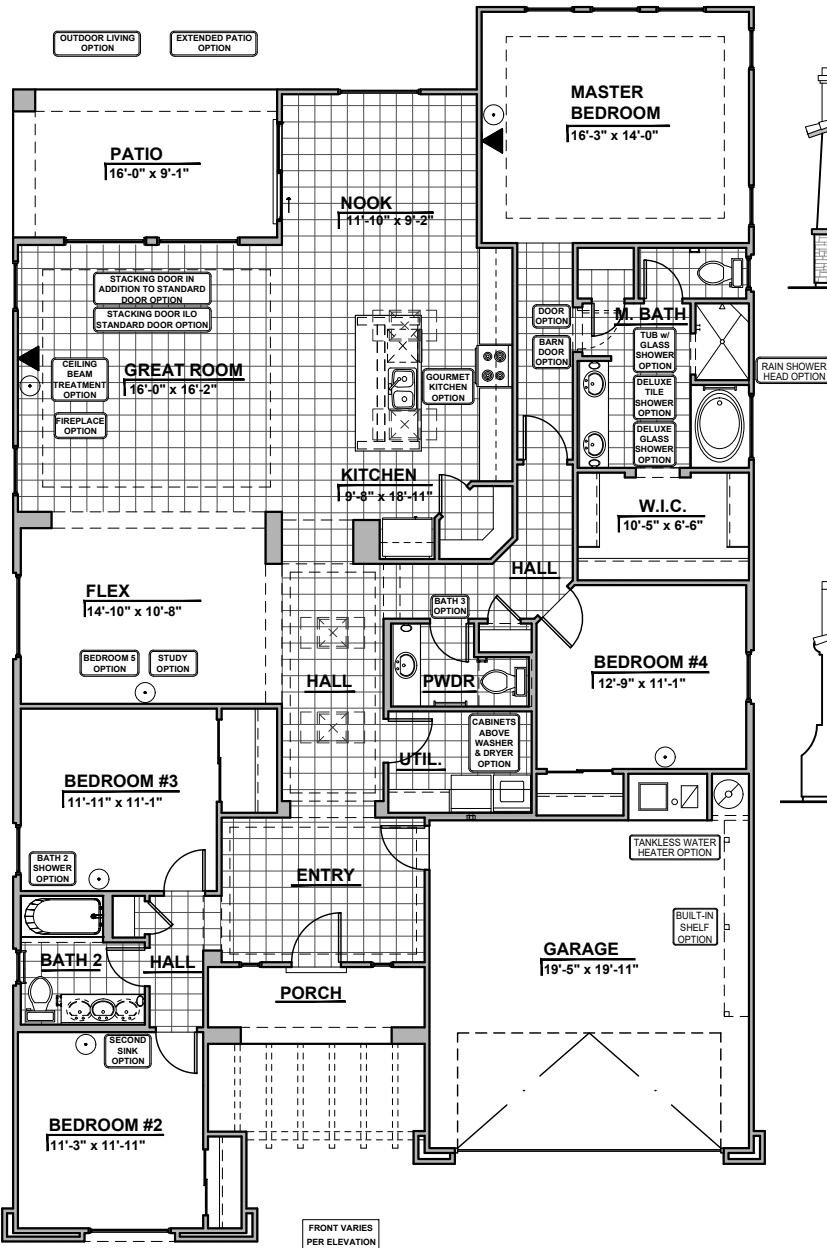

HAKES BROTHERS

Own The Home You Love

LOW VOLTAGE LEGEND	
LOGO	DESCRIPTION
	CABLE TV
	CAT 5 DATA

- Home is complete and accepted as built._____
- Home construction is in process, buyer accepts all option locations._____

Tuscan (T)

Spanish Colonial (S)

Garage Orientation: Left Right

Community: Cimarron Canyon

www.hakesbrothers.com

2350 Plan

HAKES BROTHERS

Own The Home You Love

LOW VOLTAGE LEGEND	
LOGO	DESCRIPTION
	CABLE TV
	CAT 5 DATA

Deluxe Glass Shower Option Traditional FP

Bath 3 Option

Deluxe Tile Shower Option

Contemporary FP

Bedroom 5 Option

Tub w/ Glass Shower Opt.

Fireplace Option