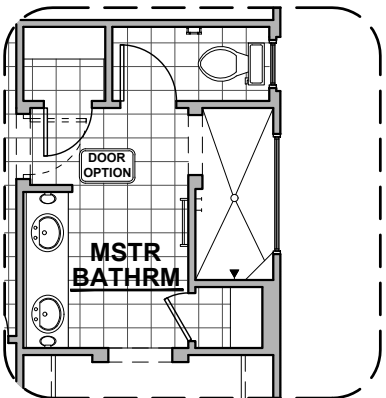

Tuscan (T)

Spanish Colonial (S)

Garage Orientation: Left Right

Community: Cimarron Canyon

www.hakesbrothers.com

2350 Plan

HAKES BROTHERS

Own The Home You Love

LOW VOLTAGE LEGEND	
LOGO	DESCRIPTION
	CABLE TV
	CAT 5 DATA

Deluxe Glass Shower Option Traditional FP

Bath 3 Option

Deluxe Tile Shower Option

Contemporary FP

Bedroom 5 Option

Tub w/ Glass Shower Opt.

Fireplace Option