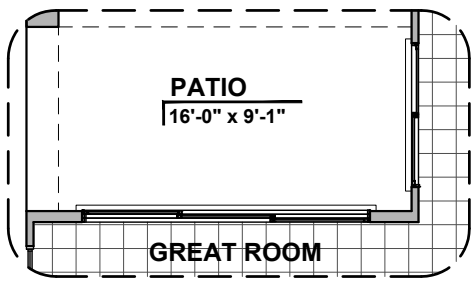

Stacking Door Option In Addition To Standard Door Option