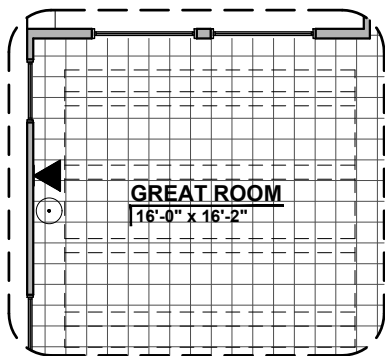

Ceiling Beam Treatment Option