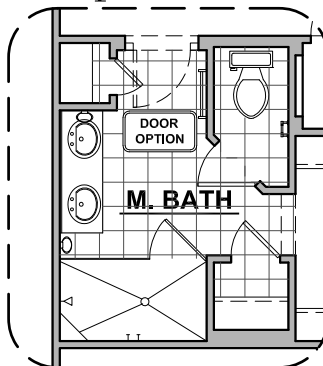

Deluxe Glass
Shower Option