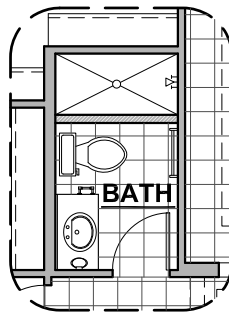

LOW VOLTAGE LEGEND	
LOGO	DESCRIPTION
	CABLE TV
	CAT 5 DATA

Barn Door Option

Traditional
Fireplace

Contemporary
Fireplace

Fireplace Option

Ceiling Treatment Option

Bath 2 Shower
Option

Gourmet Kitchen
Option