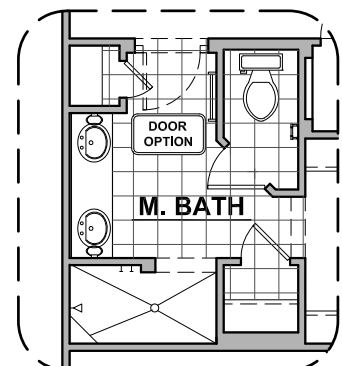

Deluxe Tile
Shower Option

Community: Peyton Estates

www.hakesbrothers.com

1366 Plan Options