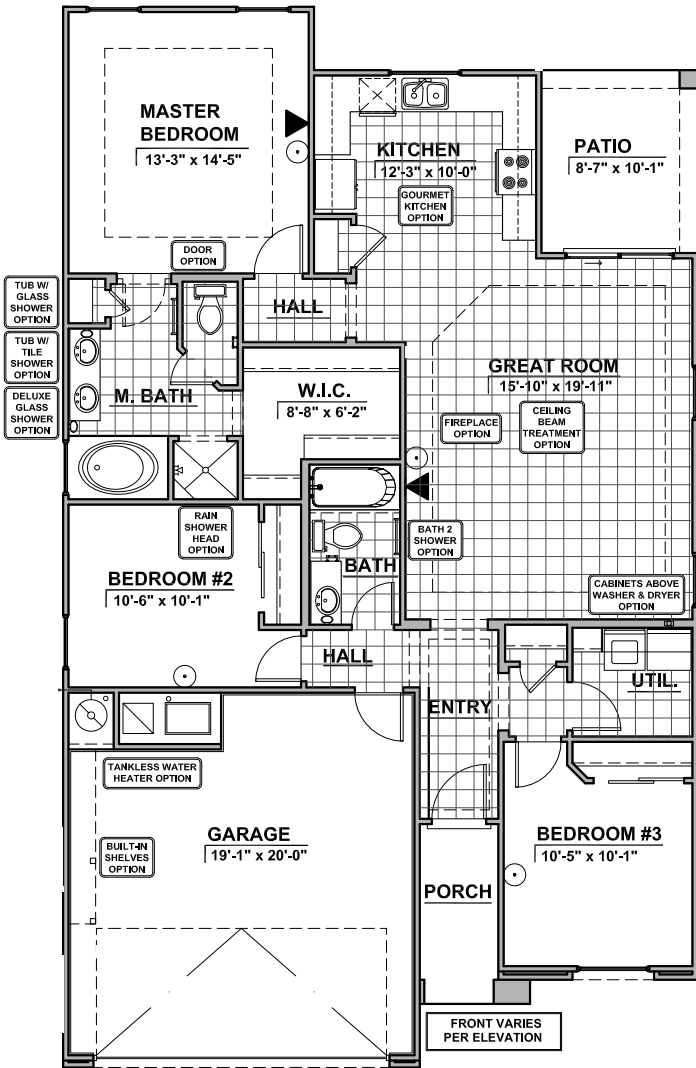

HAKES BROTHERS

Own The Home You Love

LOW VOLTAGE LEGEND	
LOGO	DESCRIPTION
	CABLE TV
	CAT 5 DATA

- Home is complete and accepted as built. _____
- Home construction is in process, buyer accepts all option locations. _____

Spanish Colonial (S)

Tuscan (T)

Garage Orientation: Left Right

Community: Peyton Estates

www.hakesbrothers.com

1366 Plan

HAKES BROTHERS

Own The Home You Love

LOW VOLTAGE LEGEND	
LOGO	DESCRIPTION
	CABLE TV
	CAT 5 DATA

Barn Door Option

Traditional
Fireplace

Contemporary
Fireplace

Fireplace Option

Ceiling Treatment Option

Bath 2 Shower
Option

Gourmet Kitchen
Option