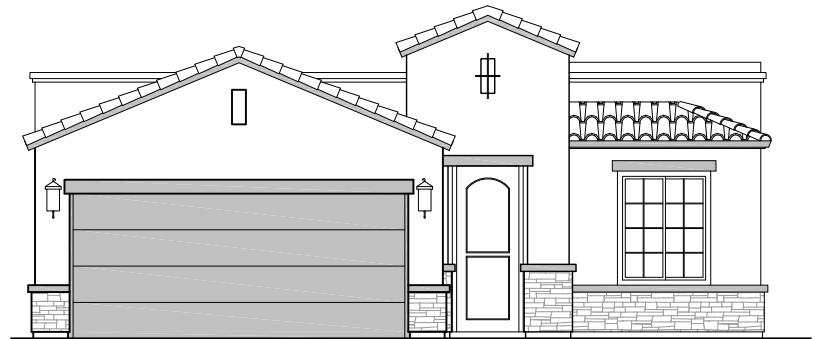

HAKES BROTHERS

Own The Home You Love

LOW VOLTAGE LEGEND	
LOGO	DESCRIPTION
	CABLE TV
	CAT 5 DATA

- Home is complete and accepted as built. _____
- Home construction is in process, buyer accepts all option locations. _____

Spanish Colonial (S)

Tuscan (T)

Garage Orientation: Left Right

Community: Peyton Estates

www.hakesbrothers.com

1366 Plan

HAKES BROTHERS

Own The Home You Love