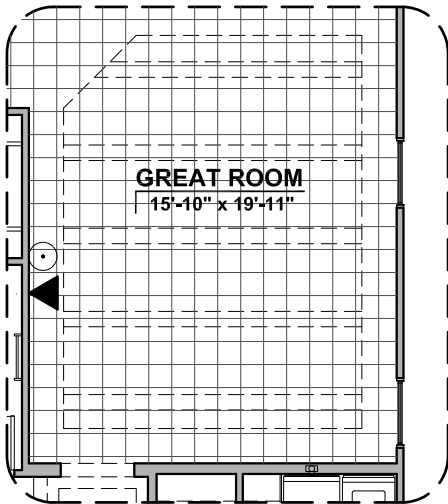

LOW VOLTAGE LEGEND	
LOGO	DESCRIPTION
	CABLE TV
	CAT 5 DATA

Barn Door Option

Traditional
Fireplace

Contemporary
Fireplace

Fireplace Option

Ceiling Treatment Option

Bath 2 Shower
Option

Gourmet Kitchen
Option