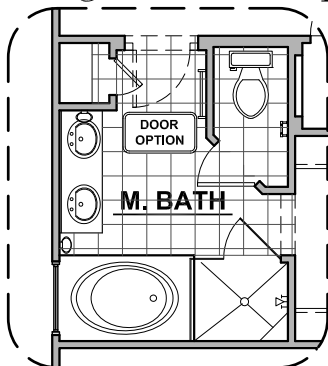

Tub w/ Glass
Shower Option