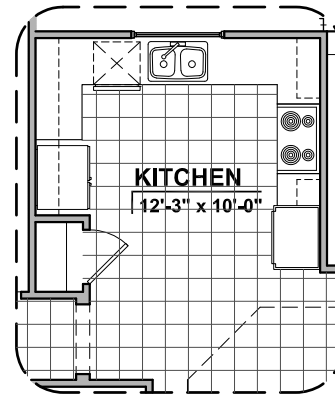

LOW VOLTAGE LEGEND	
LOGO	DESCRIPTION
	CABLE TV
	CAT 5 DATA

Barn Door Option

Traditional
Fireplace

Contemporary
Fireplace

Fireplace Option

Ceiling Treatment Option

Bath 2 Shower
Option

Gourmet Kitchen
Option