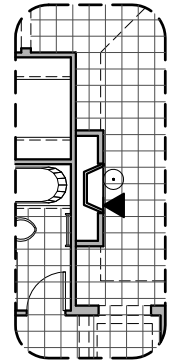

LOW VOLTAGE LEGEND	
LOGO	DESCRIPTION
	CABLE TV
	CAT 5 DATA

Barn Door Option

Traditional
Fireplace

Contemporary
Fireplace

Fireplace Option

Ceiling Treatment Option

Bath 2 Shower
Option

Gourmet Kitchen
Option