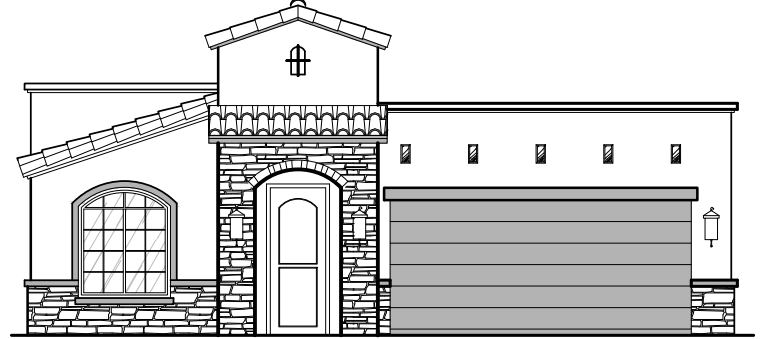

# HAKES BROTHERS

Own The Home You Love

LOW VOLTAGE LEGEND	
LOGO	DESCRIPTION
	CABLE TV
	CAT 5 DATA

- Home is complete and accepted as built. \_\_\_\_\_
- Home construction is in process, buyer accepts all option locations. \_\_\_\_\_

Spanish Colonial (S)

Tuscan (T)

Mediterranean (M)

Garage Orientation: Left      Right

Community: Metro Verde 3

[www.hakesbrothers.com](http://www.hakesbrothers.com)