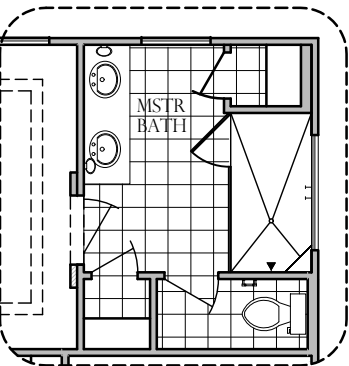

## 1630 Plan

© 2018 Hakes Brothers, Floor plans, elevations, and specifications are subject to change without notice. The above floor plan and elevations are artistic representations only and are not exact schematics of the home. The actual home may vary in dimensions and layout. For more information, see a sales representative. MV 1630 STM 2.19.19

# HAKES BROTHERS

Own The Home You Love

LOW VOLTAGE LEGEND	
LOGO	DESCRIPTION
	CABLE TV
	CAT 5 DATA

Extended Patio Option

Outdoor Living Option

Barn Door Option

Deluxe Glass Shower Option

Tub w/ Glass Shower Option