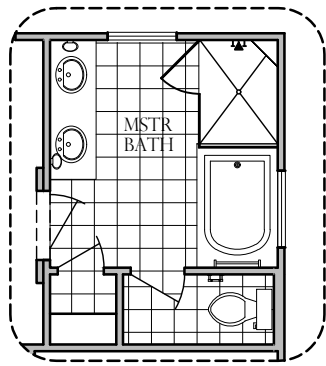

## 1630 Plan

© 2018 Hakes Brothers, Floor plans, elevations, and specifications are subject to change without notice. The above floor plan and elevations are artistic representations only and are not exact schematics of the home. The actual home may vary in dimensions and layout. For more information, see a sales representative. MV 1630 STM 2.19.19

# HAKES BROTHERS

Own The Home You Love

LOW VOLTAGE LEGEND	
LOGO	DESCRIPTION
	CABLE TV
	CAT 5 DATA

Extended Patio Option

Outdoor Living Option

Barn Door Option

Deluxe Glass Shower Option

Tub w/ Glass Shower Option