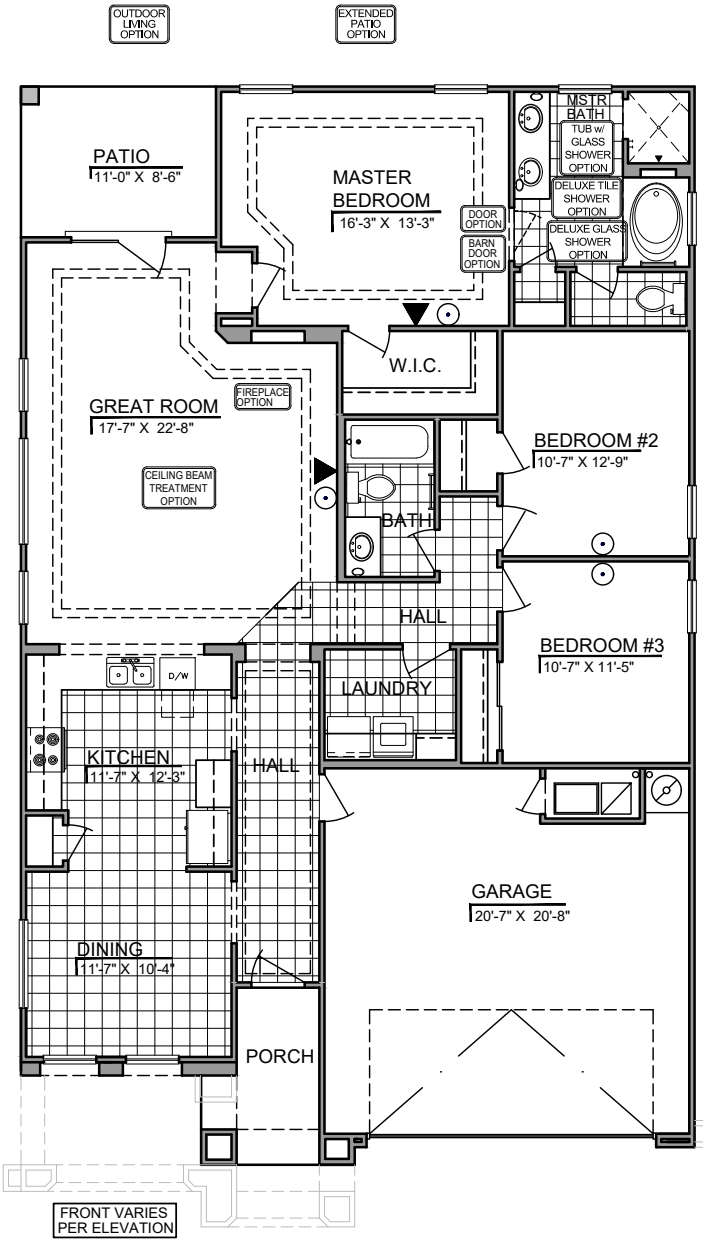

# HAKES BROTHERS

Own The Home You Love

LOW VOLTAGE LEGEND	
LOGO	DESCRIPTION
	CABLE TV
	CAT 5 DATA

- Home is complete and accepted as built. \_\_\_\_\_
- Home construction is in process, buyer accepts all option locations. \_\_\_\_\_

Spanish Colonial (S)

Tuscan (T)

Mediterranean (M)

Garage Orientation: Left      Right

Community: Metro Verde 3

[www.hakesbrothers.com](http://www.hakesbrothers.com)

## 1630 Plan

© 2018 Hakes Brothers, Floor plans, elevations, and specifications are subject to change without notice. The above floor plan and elevations are artistic representations only and are not exact schematics of the home. The actual home may vary in dimensions and layout. For more information, see a sales representative. MV 1630 STM 2.19.19