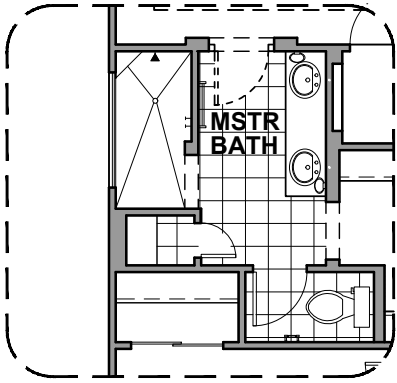

Elevation (S)

Elevation (T)

Garage Orientation: Left Right

Community: Metro Verde 3

www.hakesbrothers.com

1733 Plan

HAKES BROTHERS

Own The Home You Love

LOW VOLTAGE LEGEND	
LOGO	DESCRIPTION
	CABLE TV
	CAT 5 DATA

Deluxe Tile Shower Option

Tub w/ Glass Shower Option

Deluxe Glass Shower Option

Ceiling Beam Treatment Option

Barn Door Option

Powder Room Opt

Int. Fireplace