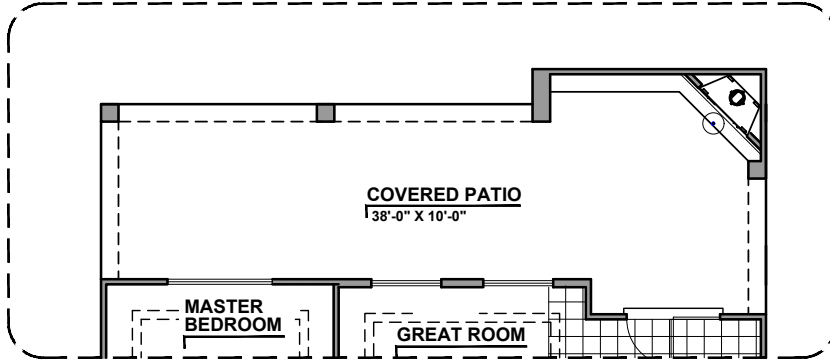

Own The Home You Love

LOW VOLTAGE LEGEND	
LOGO	DESCRIPTION
	CABLE TV
	CAT 5 DATA

Outdoor Living Option

Extended Patio Option

Stacking Door Option In Addition To Standard Door

Stacking Door Option ILO Standard Door