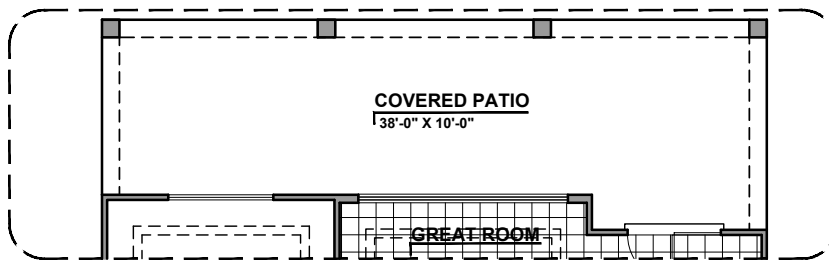

Own The Home You Love

LOW VOLTAGE LEGEND	
LOGO	DESCRIPTION
	CABLE TV
	CAT 5 DATA

Outdoor Living Option

Extended Patio Option

Stacking Door Option In Addition To Standard Door

Stacking Door Option ILO Standard Door