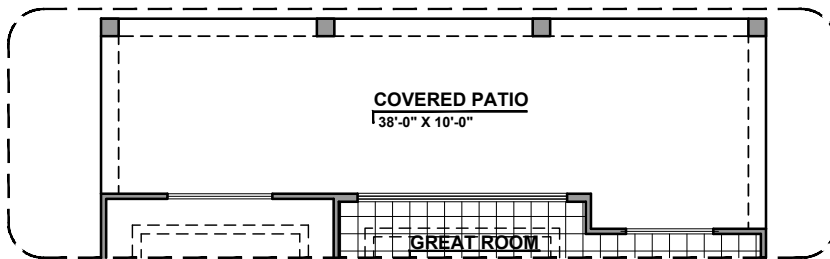

Own The Home You Love

LOW VOLTAGE LEGEND	
LOGO	DESCRIPTION
	CABLE TV
	CAT 5 DATA

Outdoor Living Option

Extended Patio Option

Stacking Door Option In Addition To Standard Door

Stacking Door Option ILO Standard Door