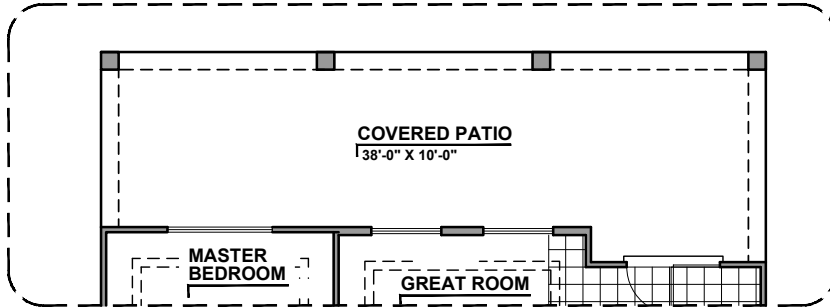

Own The Home You Love

LOW VOLTAGE LEGEND	
LOGO	DESCRIPTION
	CABLE TV
	CAT 5 DATA

Outdoor Living Option

Extended Patio Option

Stacking Door Option In Addition To Standard Door

Stacking Door Option ILO Standard Door