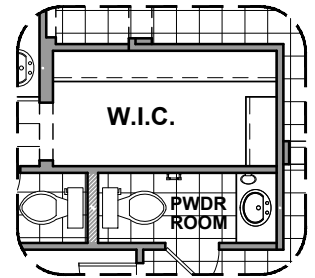

LOW VOLTAGE LEGEND	
LOGO	DESCRIPTION
	CABLE TV
	CAT 5 DATA

Deluxe Tile Shower Option

Tub w/ Glass Shower Option

Deluxe Glass Shower Option

Ceiling Beam Treatment Option

Barn Door Option

Powder Room Opt

Int. Fireplace