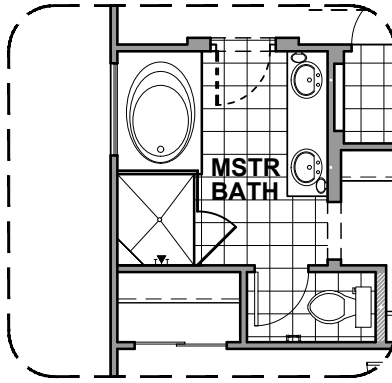

Elevation (S)

Elevation (T)

Garage Orientation: Left Right

Community: Metro Verde 3

www.hakesbrothers.com

1733 Plan

HAKES BROTHERS

Own The Home You Love

LOW VOLTAGE LEGEND	
LOGO	DESCRIPTION
	CABLE TV
	CAT 5 DATA

Deluxe Tile Shower Option

Tub w/ Glass Shower Option

Deluxe Glass Shower Option

Ceiling Beam Treatment Option

Barn Door Option

Powder Room Opt

Int. Fireplace