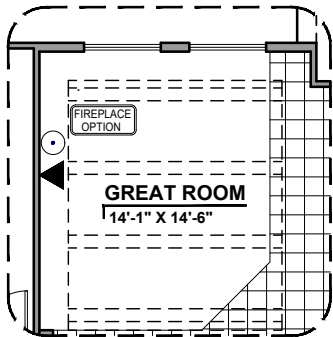

LOW VOLTAGE LEGEND	
LOGO	DESCRIPTION
	CABLE TV
	CAT 5 DATA

Deluxe Tile Shower Option

Tub w/ Glass Shower Option

Deluxe Glass Shower Option

Ceiling Beam Treatment Option

Barn Door Option

Powder Room Opt

Int. Fireplace