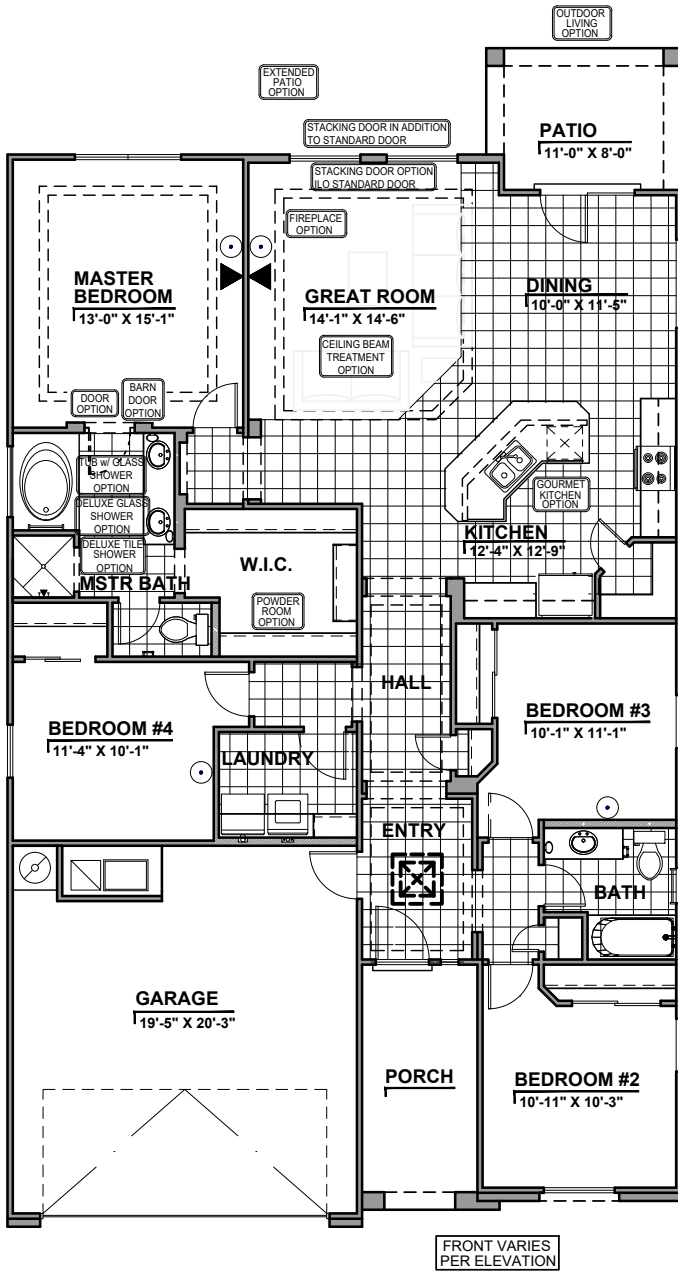

HAKES BROTHERS

Own The Home You Love

- Home is complete and accepted as built. _____
- Home construction is in process, buyer accepts all option locations.

LOW VOLTAGE LEGEND	
LOGO	DESCRIPTION
	CABLE TV
	CAT 5 DATA

Elevation (S)

Elevation (T)

Garage Orientation: Left Right

Community: Metro Verde 3

www.hakesbrothers.com

1733 Plan

HAKES BROTHERS

Own The Home You Love

LOW VOLTAGE LEGEND	
LOGO	DESCRIPTION
	CABLE TV
	CAT 5 DATA

Deluxe Tile Shower Option

Tub w/ Glass Shower Option

Deluxe Glass Shower Option

Ceiling Beam Treatment Option

Barn Door Option

Powder Room Opt

Int. Fireplace