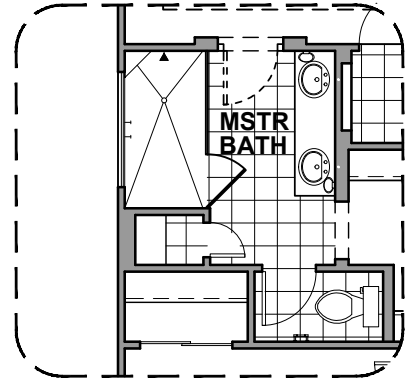

Elevation (S)

Elevation (T)

Garage Orientation: Left Right

Community: Metro Verde 3

www.hakesbrothers.com

1733 Plan

HAKES BROTHERS

Own The Home You Love

LOW VOLTAGE LEGEND	
LOGO	DESCRIPTION
	CABLE TV
	CAT 5 DATA

Deluxe Tile Shower Option

Tub w/ Glass Shower Option

Deluxe Glass Shower Option

Ceiling Beam Treatment Option

Barn Door Option

Powder Room Opt

Int. Fireplace