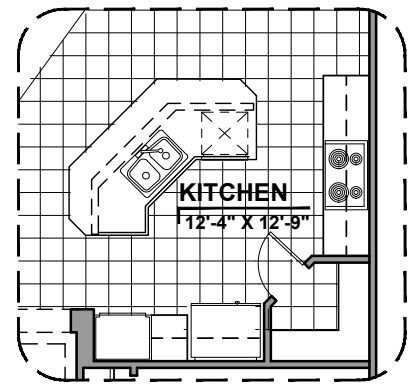

Gourmet Kitchen Option

Community: Metro Verde 3

(Not available with Multi-Slide Door Option)

www.hakesbrothers.com

1733 Plan Options