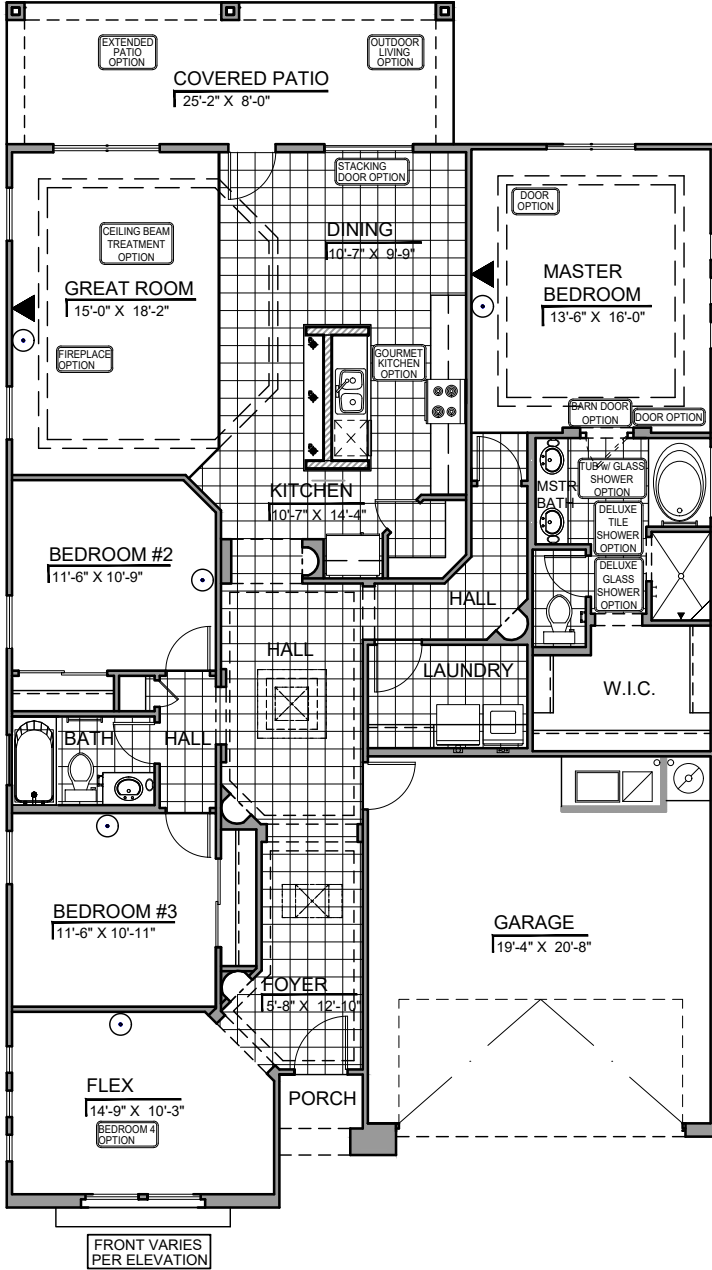

# HAKES BROTHERS

Own The Home You Love

LOW VOLTAGE LEGEND	
LOGO	DESCRIPTION
	CABLE TV
	CAT 5 DATA

- Home is complete and accepted as built \_\_\_\_\_
- Home construction is in process, buyer accepts all option locations.

Spanish Colonial (S)

Tuscan (T)

Contemporary (C)

Garage Orientation: Left Right

Community: Metro Verde 3

[www.hakesbrothers.com](http://www.hakesbrothers.com)

## 1863 Plan

# HAKES BROTHERS

Own The Home You Love

LOW VOLTAGE LEGEND	
LOGO	DESCRIPTION
	CABLE TV
	CAT 5 DATA

Deluxe Glass Shower Option    Deluxe Tile Shower Option

Tub w/ Glass Shower Option

Barn Door Option

Bedroom 4 Option