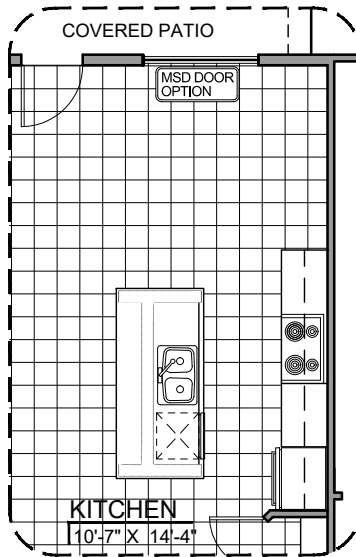

Contemporary Fireplace Option   Gourmet Kitchen Option

Community: Metro Verde 3

www.hakesbrothers.com

1863 Plan Options

© 2018 Hakes Brothers, Floor plans, elevations, and specifications are subject to change without notice. The above floor plan and elevations are artistic representations only and are not exact schematics of the home. The actual home may vary in dimensions and layout. For more information, see a sales representative. MV 1863 STC 02.19.19 Options