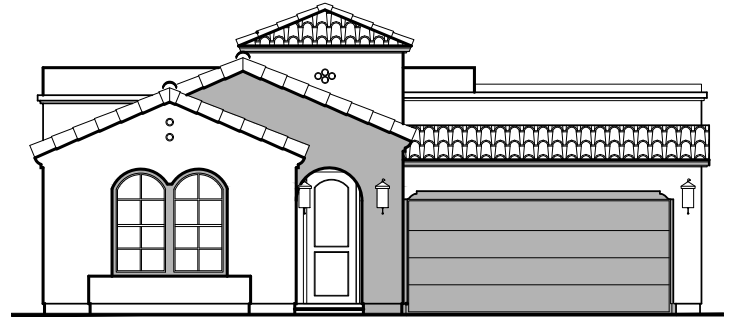

# HAKES BROTHERS

Own The Home You Love

LOW VOLTAGE LEGEND	
LOGO	DESCRIPTION
	CABLE TV
	CAT 5 DATA

- Home is complete and accepted as built \_\_\_\_\_
- Home construction is in process, buyer accepts all option locations.