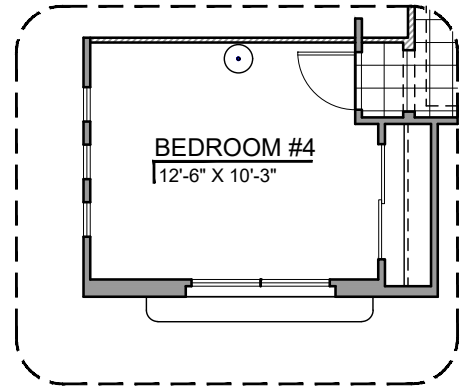

# HAKES BROTHERS

Own The Home You Love

LOW VOLTAGE LEGEND	
LOGO	DESCRIPTION
	CABLE TV
	CAT 5 DATA

Deluxe Glass Shower Option    Deluxe Tile Shower Option

Tub w/ Glass Shower Option

Barn Door Option

Bedroom 4 Option