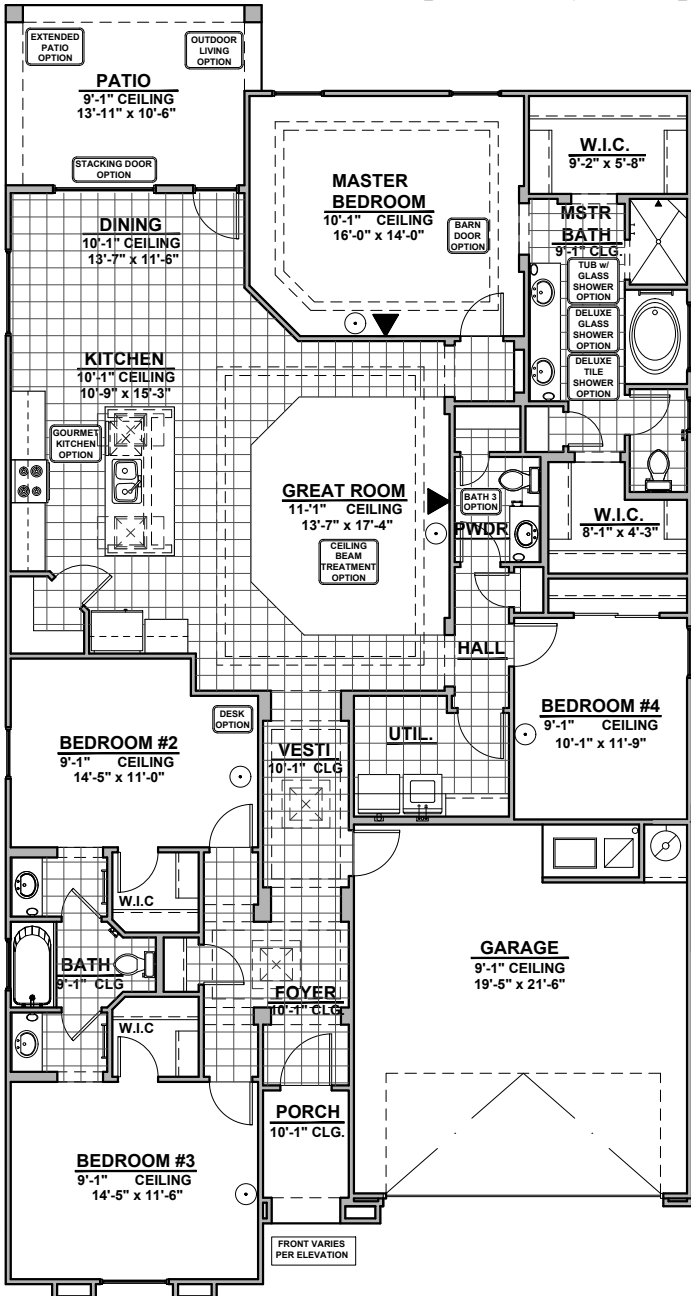

HAKES BROTHERS

Own The Home You Love

- Home is complete and accepted as built. _____
- Home construction is in process, buyer accepts all option locations. _____

LOW VOLTAGE LEGEND	
LOGO	DESCRIPTION
	CABLE TV
	CAT 5 DATA

Spanish Colonial (S)

Tuscan (T)

Garage Orientation: Left Right

Community: Metro Verde 3

www.hakesbrothers.com

2127 Plan

HAKES BROTHERS

Own The Home You Love

LOW VOLTAGE LEGEND	
LOGO	DESCRIPTION
	CABLE TV
	CAT 5 DATA

Gourmet Kitchen Option

Ceiling Beam Treatment Option

Desk Option

Stacking Door Option

Full Bath Option

Deluxe Glass Shower Option

Deluxe Tile Shower Option