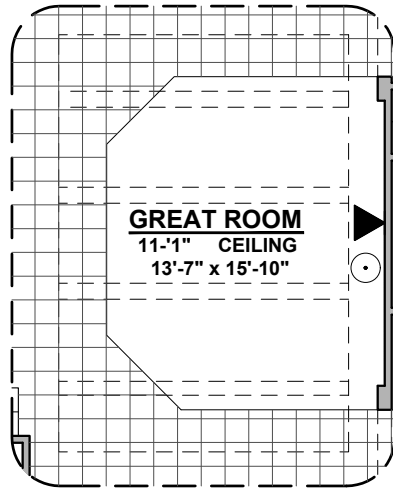

LOW VOLTAGE LEGEND	
LOGO	DESCRIPTION
	CABLE TV
	CAT 5 DATA

Gourmet Kitchen Option

Ceiling Beam Treatment Option

Desk Option

Stacking Door Option

Full Bath Option

Deluxe Glass Shower Option

Deluxe Tile Shower Option