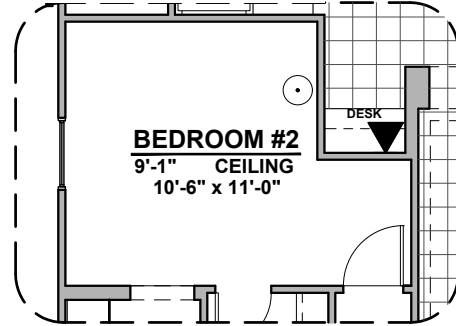

LOW VOLTAGE LEGEND	
LOGO	DESCRIPTION
	CABLE TV
	CAT 5 DATA

Gourmet Kitchen Option

Ceiling Beam Treatment Option

Desk Option

Stacking Door Option

Full Bath Option

Deluxe Glass Shower Option

Deluxe Tile Shower Option