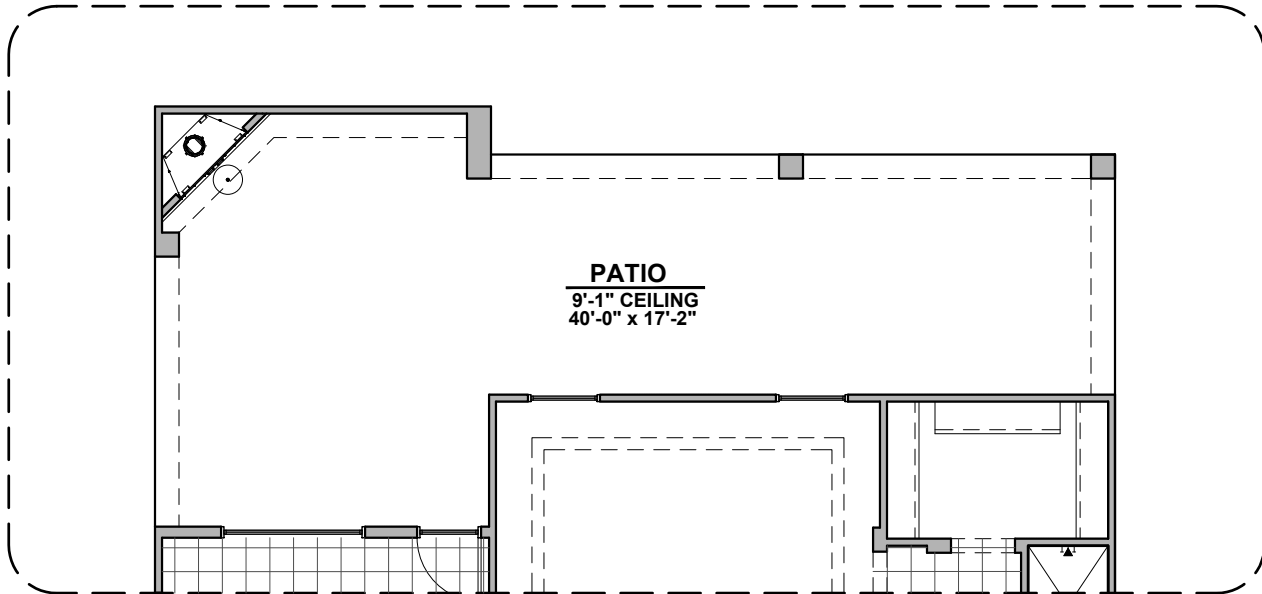

Outdoor Living Option

Community: Metro Verde 3

www.hakesbrothers.com

2127 Plan Options