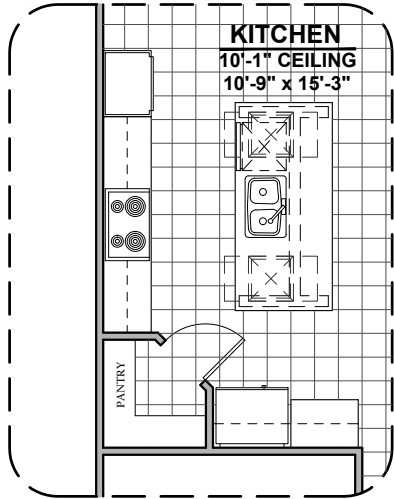

LOW VOLTAGE LEGEND	
LOGO	DESCRIPTION
	CABLE TV
	CAT 5 DATA

Gourmet Kitchen Option

Ceiling Beam Treatment Option

Desk Option

Stacking Door Option

Full Bath Option

Deluxe Glass Shower Option

Deluxe Tile Shower Option