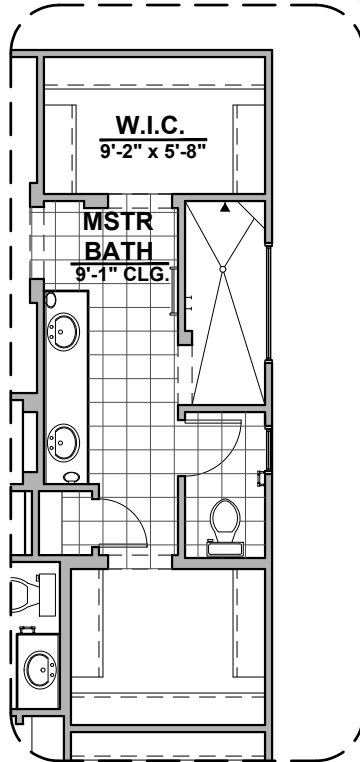

LOW VOLTAGE LEGEND	
LOGO	DESCRIPTION
	CABLE TV
	CAT 5 DATA

Gourmet Kitchen Option

Ceiling Beam Treatment Option

Desk Option

Stacking Door Option

Full Bath Option

Deluxe Glass Shower Option

Deluxe Tile Shower Option