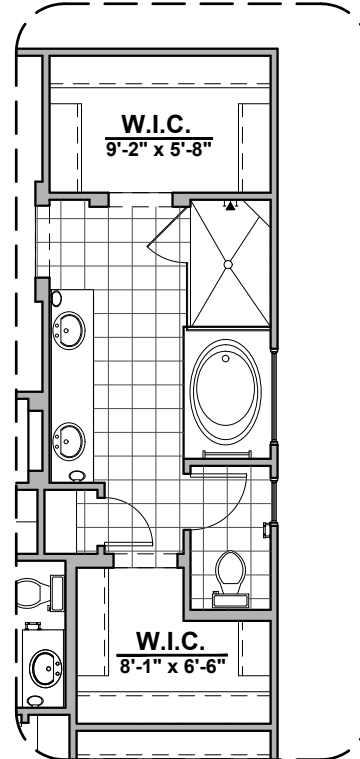

LOW VOLTAGE LEGEND	
LOGO	DESCRIPTION
	CABLE TV
	CAT 5 DATA

Gourmet Kitchen Option

Ceiling Beam Treatment Option

Desk Option

Stacking Door Option

Full Bath Option

Deluxe Glass Shower Option

Deluxe Tile Shower Option