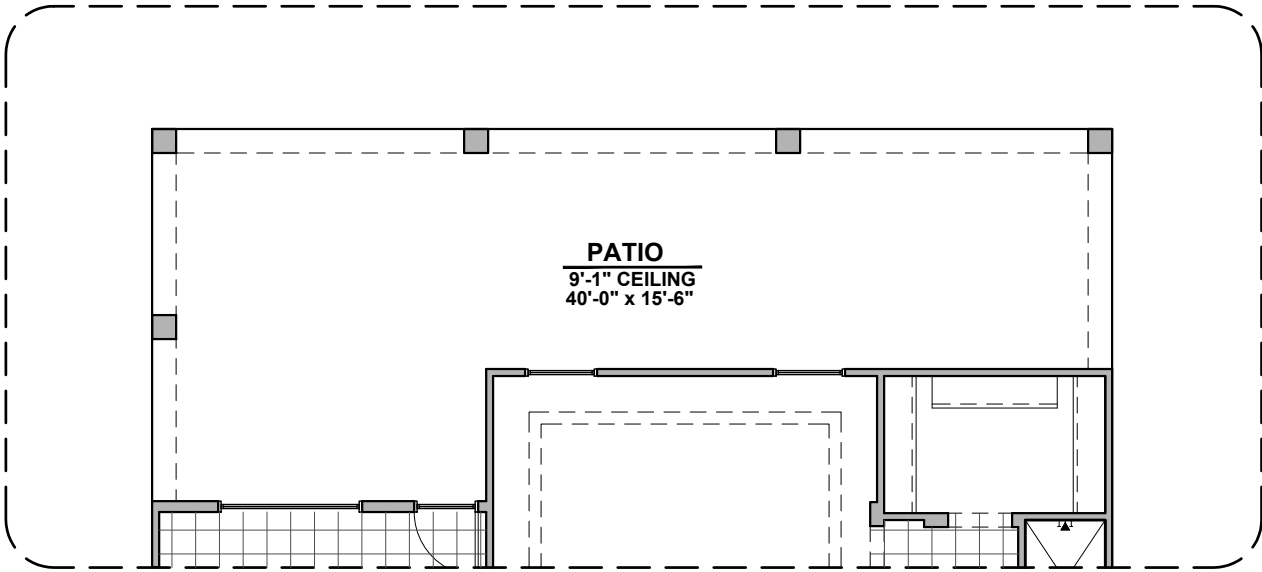

Tub w/ Glass Shower Option

Barn Door Option

Community: Metro Verde 3

www.hakesbrothers.com

2127 Plan Options

HAKES BROTHERS

Own The Home You Love

LOW VOLTAGE LEGEND	
LOGO	DESCRIPTION
	CABLE TV
	CAT 5 DATA