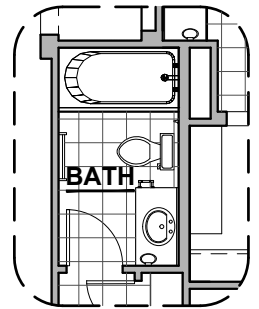

LOW VOLTAGE LEGEND	
LOGO	DESCRIPTION
	CABLE TV
	CAT 5 DATA

Gourmet Kitchen Option

Ceiling Beam Treatment Option

Desk Option

Stacking Door Option

Full Bath Option

Deluxe Glass Shower Option

Deluxe Tile Shower Option