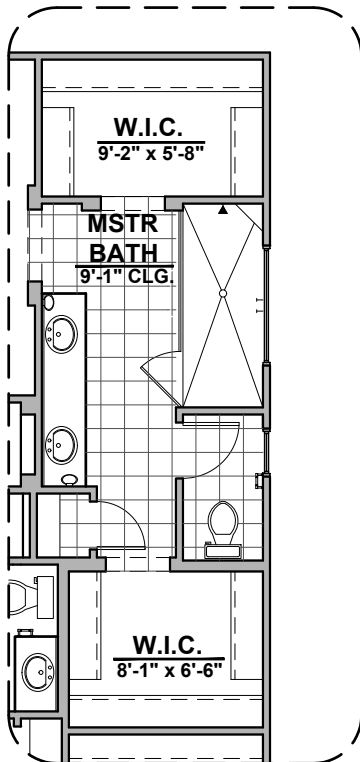

LOW VOLTAGE LEGEND	
LOGO	DESCRIPTION
	CABLE TV
	CAT 5 DATA

Gourmet Kitchen Option

Ceiling Beam Treatment Option

Desk Option

Stacking Door Option

Full Bath Option

Deluxe Glass Shower Option

Deluxe Tile Shower Option