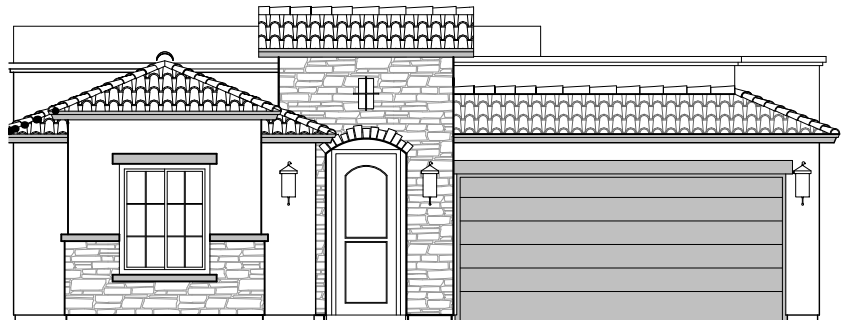

HAKES BROTHERS

Own The Home You Love

- Home is complete and accepted as built. _____
- Home construction is in process, buyer accepts all option locations. _____

LOW VOLTAGE LEGEND	
LOGO	DESCRIPTION
	CABLE TV
	CAT 5 DATA

Spanish Colonial (S)

Tuscan (T)

Garage Orientation: Left Right

Community: Metro Verde 3

www.hakesbrothers.com

2127 Plan

HAKES BROTHERS

Own The Home You Love