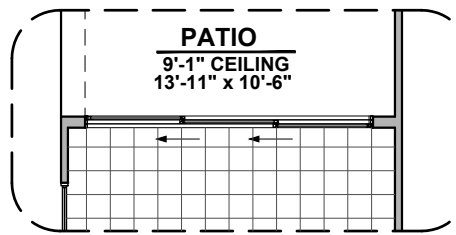

LOW VOLTAGE LEGEND	
LOGO	DESCRIPTION
	CABLE TV
	CAT 5 DATA

Gourmet Kitchen Option

Ceiling Beam Treatment Option

Desk Option

Stacking Door Option

Full Bath Option

Deluxe Glass Shower Option

Deluxe Tile Shower Option