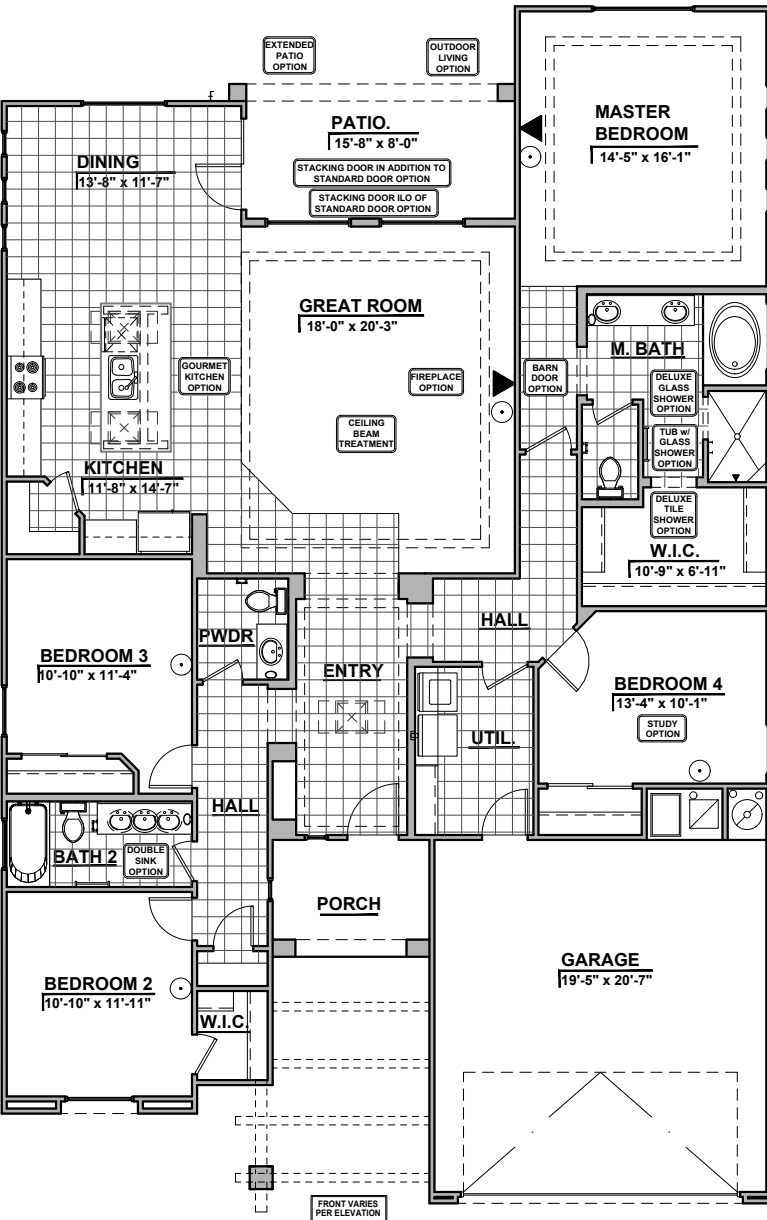

# HAKES BROTHERS

Own The Home You Love

- Home is complete and accepted as built. \_\_\_\_\_
- Home construction is in process, buyer accepts all option locations. \_\_\_\_\_

LOW VOLTAGE LEGEND	
LOGO	DESCRIPTION
●	CABLE TV
▼	CAT 5 DATA

Tuscan (T)

Spanish Colonial (S)

Contemporary (C)

Garage Orientation: Left Right

Community: Metro Verde

[www.hakesbrothers.com](http://www.hakesbrothers.com)

## 2144 Plan

© 2019 Hakes Brothers, Floor plans, elevations, and specifications are subject to change without notice. The above floor plan and elevations are artistic representations only and are not exact schematics of the home. The actual home may vary in dimensions and layout. For more information, see a sales representative. MV 2144 STC 03.05.19

# HAKES BROTHERS

Own The Home You Love

LOW VOLTAGE LEGEND	
LOGO	DESCRIPTION
	CABLE TV
	CAT 5 DATA

Deluxe Tile Shower Option

Traditional FP

Deluxe Glass Shower Option

Contemporary FP

Fireplace Option