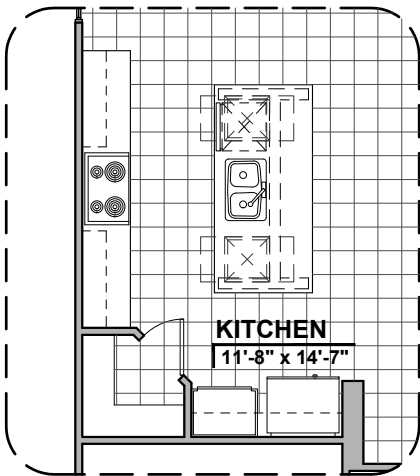

# HAKES BROTHERS

Own The Home You Love

LOW VOLTAGE LEGEND	
LOGO	DESCRIPTION
	CABLE TV
	CAT 5 DATA

Stacking Door in Addition to Standard Door Option

Stacking Door ILO Standard Door Option

Barn Door Option

Extended Patio Option