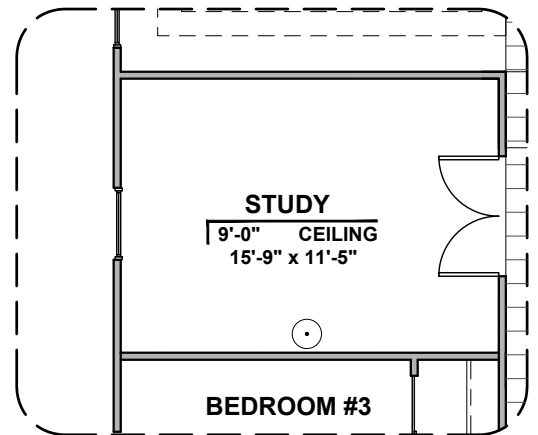

Study Option

Community: Metro Verde 3

www.hakesbrothers.com

2350 Plan Options