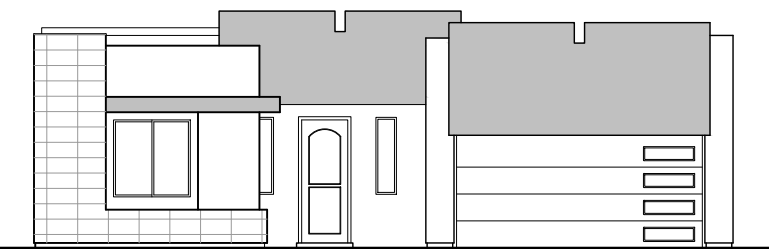

HAKES BROTHERS

Own The Home You Love

- Home is complete and accepted as built. _____
- Home construction is in process, buyer accepts all option locations. _____

LOW VOLTAGE LEGEND	
LOGO	DESCRIPTION
●	CABLE TV
▼	CAT 5 DATA

Tuscan (T)

Spanish Colonial (S)

Contemporary (C)

Garage Orientation: Left Right

Community: Metro Verde 3

www.hakesbrothers.com

2350 Plan

© 2018 Hakes Brothers, Floor plans, elevations, and specifications are subject to change without notice. The above floor plan and elevations are artistic representations only and are not exact schematics of the home. The actual home may vary in dimensions and layout. For more information, see a sales representative. MV 2350 STC 03.07.19