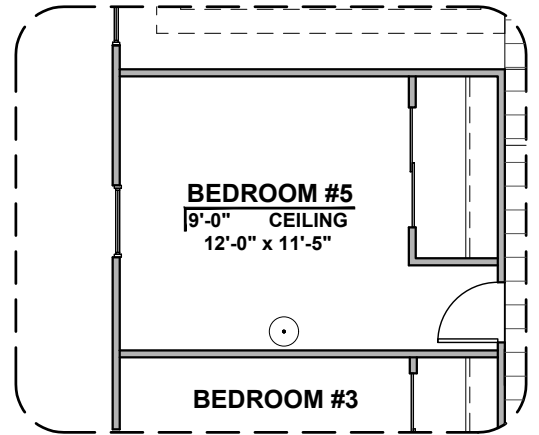

Bedroom 5 Option