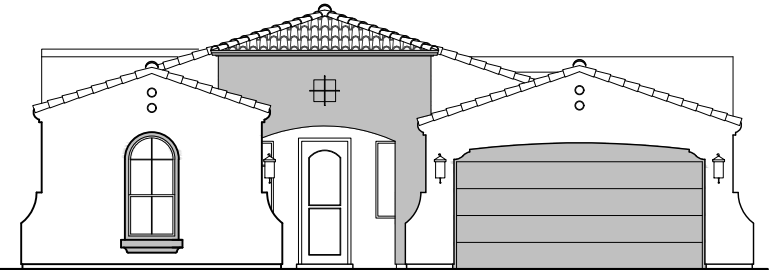

HAKES BROTHERS

Own The Home You Love

- Home is complete and accepted as built. _____
- Home construction is in process, buyer accepts all option locations. _____

LOW VOLTAGE LEGEND	
LOGO	DESCRIPTION
●	CABLE TV
▼	CAT 5 DATA

Tuscan (T)

Spanish Colonial (S)

Contemporary (C)

Garage Orientation: Left Right

Community: Metro Verde 3

www.hakesbrothers.com

2350 Plan

© 2018 Hakes Brothers, Floor plans, elevations, and specifications are subject to change without notice. The above floor plan and elevations are artistic representations only and are not exact schematics of the home. The actual home may vary in dimensions and layout. For more information, see a sales representative. MV 2350 STC 03.07.19