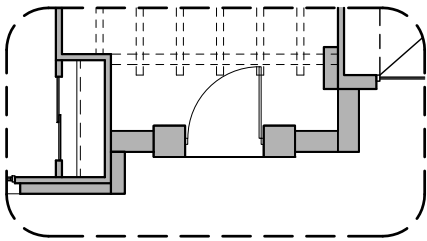

Tuscan Courtyard