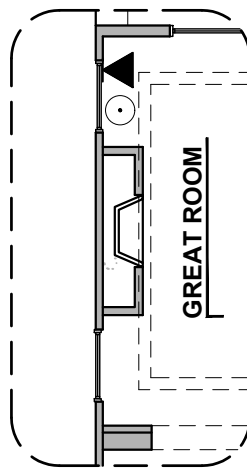

Fireplace Option