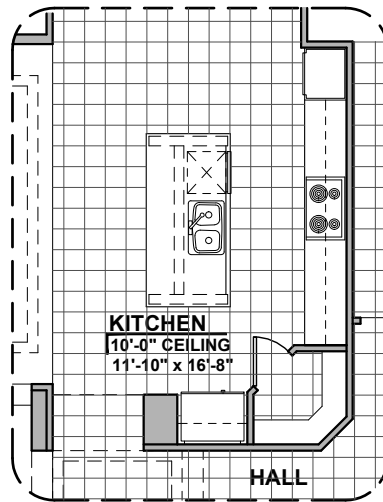

Own The Home You Love

LOW VOLTAGE LEGEND	
LOGO	DESCRIPTION
	CABLE TV
	CAT 5 DATA

Ceiling Beam Treatment Option

Gourmet Kitchen Option

Stacking Door Option In Addition To Standard Door Option

Stacking Door Option ILO Standard Door Option