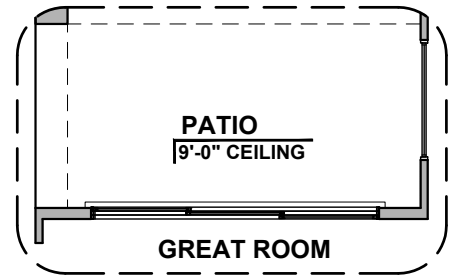

Own The Home You Love

LOW VOLTAGE LEGEND	
LOGO	DESCRIPTION
	CABLE TV
	CAT 5 DATA

Ceiling Beam Treatment Option

Gourmet Kitchen Option

Stacking Door Option In Addition To Standard Door Option

Stacking Door Option ILO Standard Door Option