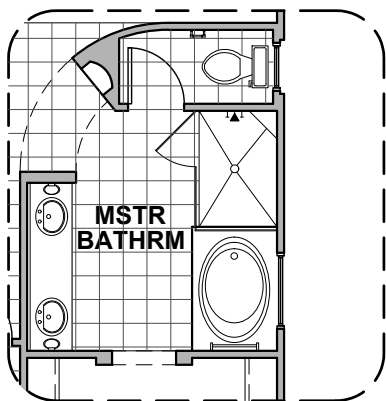

Tub w/ Glass Shower Opt.