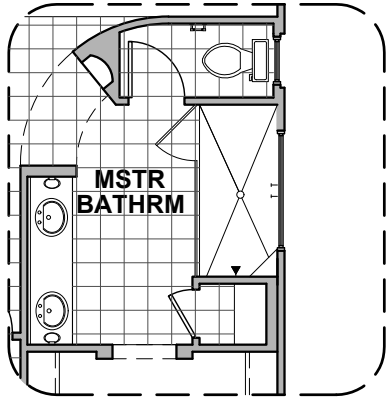

Deluxe Glass Shower Option