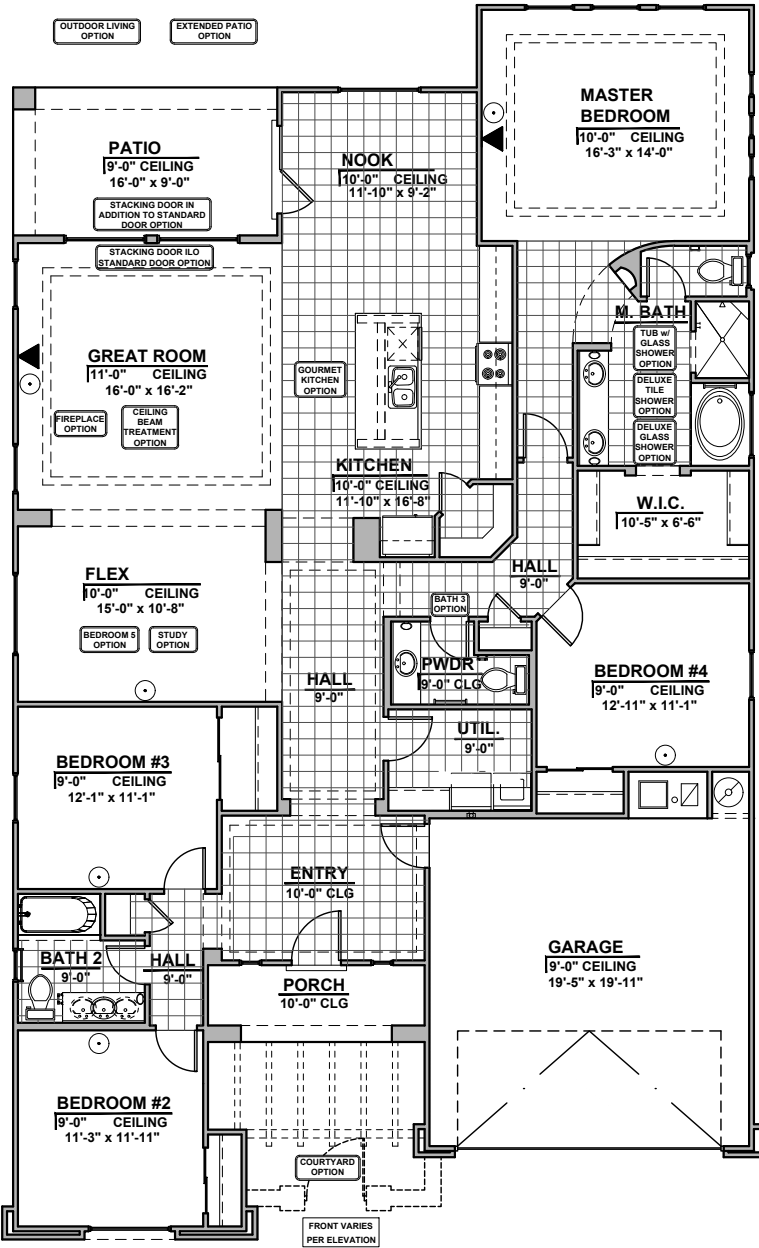

HAKES BROTHERS

Own The Home You Love

- Home is complete and accepted as built. _____
- Home construction is in process, buyer accepts all option locations. _____

LOW VOLTAGE LEGEND	
LOGO	DESCRIPTION
●	CABLE TV
▼	CAT 5 DATA

Tuscan (T)

Spanish Colonial (S)

Contemporary (C)

Garage Orientation: Left Right

Community: Metro Verde 3

www.hakesbrothers.com

2350 Plan

© 2018 Hakes Brothers, Floor plans, elevations, and specifications are subject to change without notice. The above floor plan and elevations are artistic representations only and are not exact schematics of the home. The actual home may vary in dimensions and layout. For more information, see a sales representative. MV 2350 STC 03.07.19

HAKES BROTHERS

Own The Home You Love

LOW VOLTAGE LEGEND	
LOGO	DESCRIPTION
	CABLE TV
	CAT 5 DATA

Deluxe Glass Shower Option

Traditional FP

Bath 3 Option

Deluxe Tile Shower Option

Contemporary FP