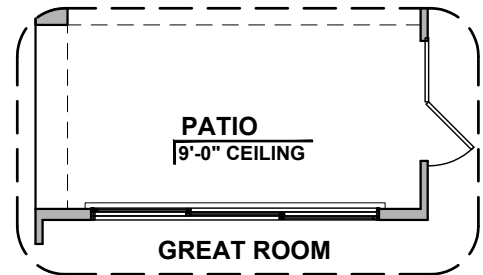

Own The Home You Love

LOW VOLTAGE LEGEND	
LOGO	DESCRIPTION
	CABLE TV
	CAT 5 DATA

Ceiling Beam Treatment Option

Gourmet Kitchen Option

Stacking Door Option In Addition To Standard Door Option

Stacking Door Option ILO Standard Door Option