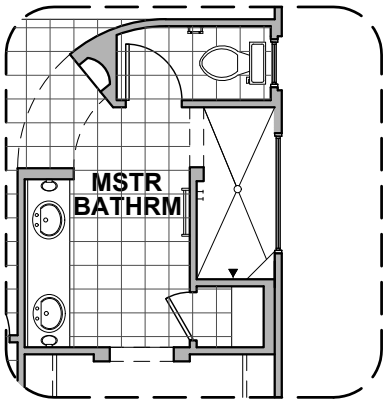

HAKES BROTHERS

Own The Home You Love

LOW VOLTAGE LEGEND	
LOGO	DESCRIPTION
	CABLE TV
	CAT 5 DATA

Deluxe Glass Shower Option

Traditional FP

Bath 3 Option

Deluxe Tile Shower Option

Contemporary FP