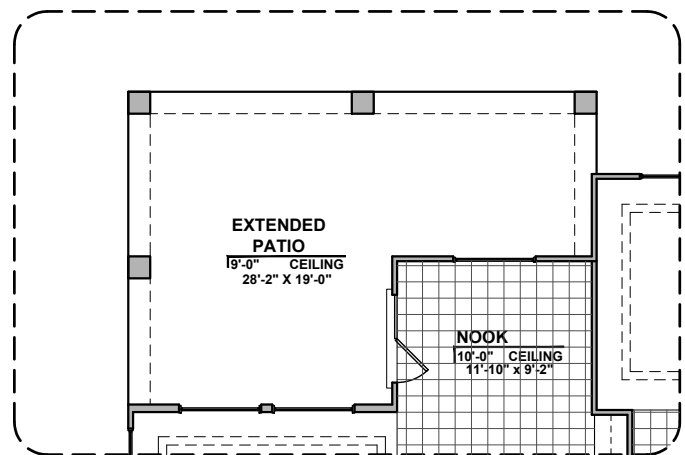

Extended Patio Option

Community: Metro Verde 3

www.hakesbrothers.com

2350 Plan Options