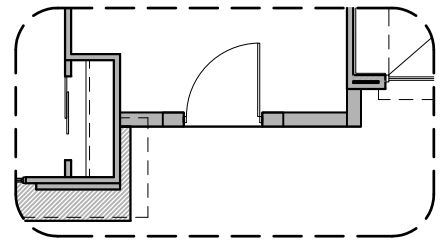

Tuscan Courtyard