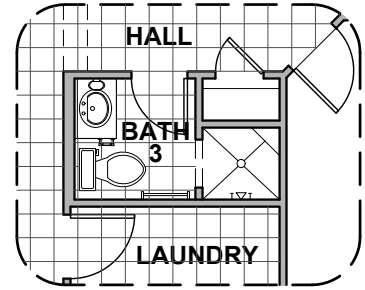

HAKES BROTHERS

Own The Home You Love

LOW VOLTAGE LEGEND	
LOGO	DESCRIPTION
	CABLE TV
	CAT 5 DATA

Deluxe Glass Shower Option

Traditional FP

Bath 3 Option

Deluxe Tile Shower Option

Contemporary FP