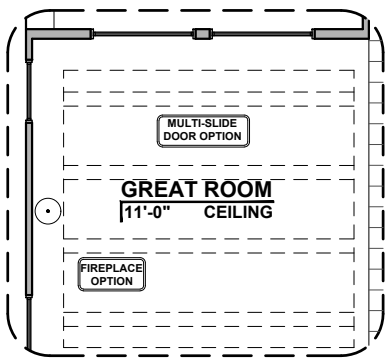

Own The Home You Love

LOW VOLTAGE LEGEND	
LOGO	DESCRIPTION
	CABLE TV
	CAT 5 DATA

Ceiling Beam Treatment Option

Gourmet Kitchen Option

Stacking Door Option In Addition To Standard Door Option

Stacking Door Option ILO Standard Door Option