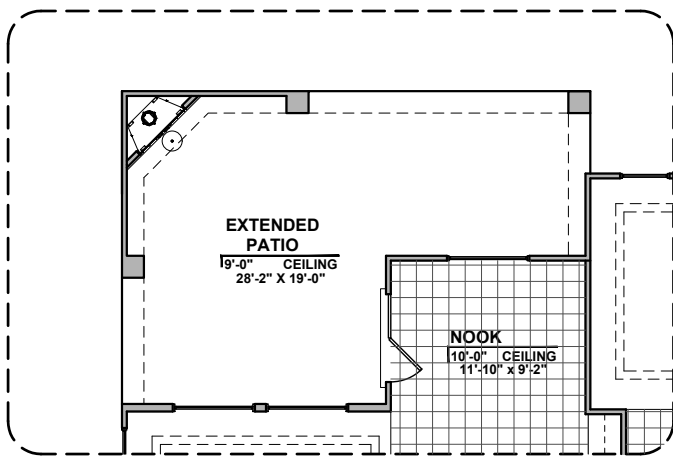

Own The Home You Love

LOW VOLTAGE LEGEND	
LOGO	DESCRIPTION
	CABLE TV
	CAT 5 DATA

Ceiling Beam Treatment Option

Gourmet Kitchen Option

Stacking Door Option In Addition To Standard Door Option

Stacking Door Option ILO Standard Door Option