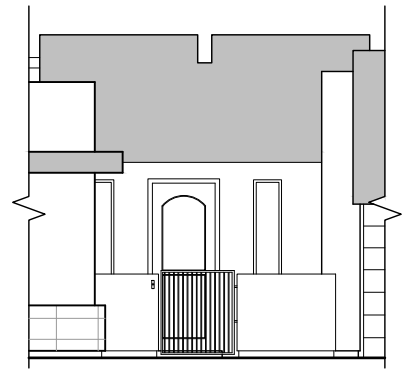

Contemporary Courtyard

Community: Metro Verde 3

www.hakesbrothers.com

2350 Plan Options