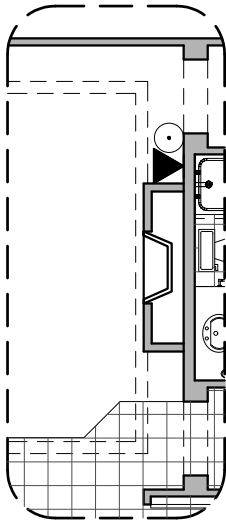

Fire Place Option