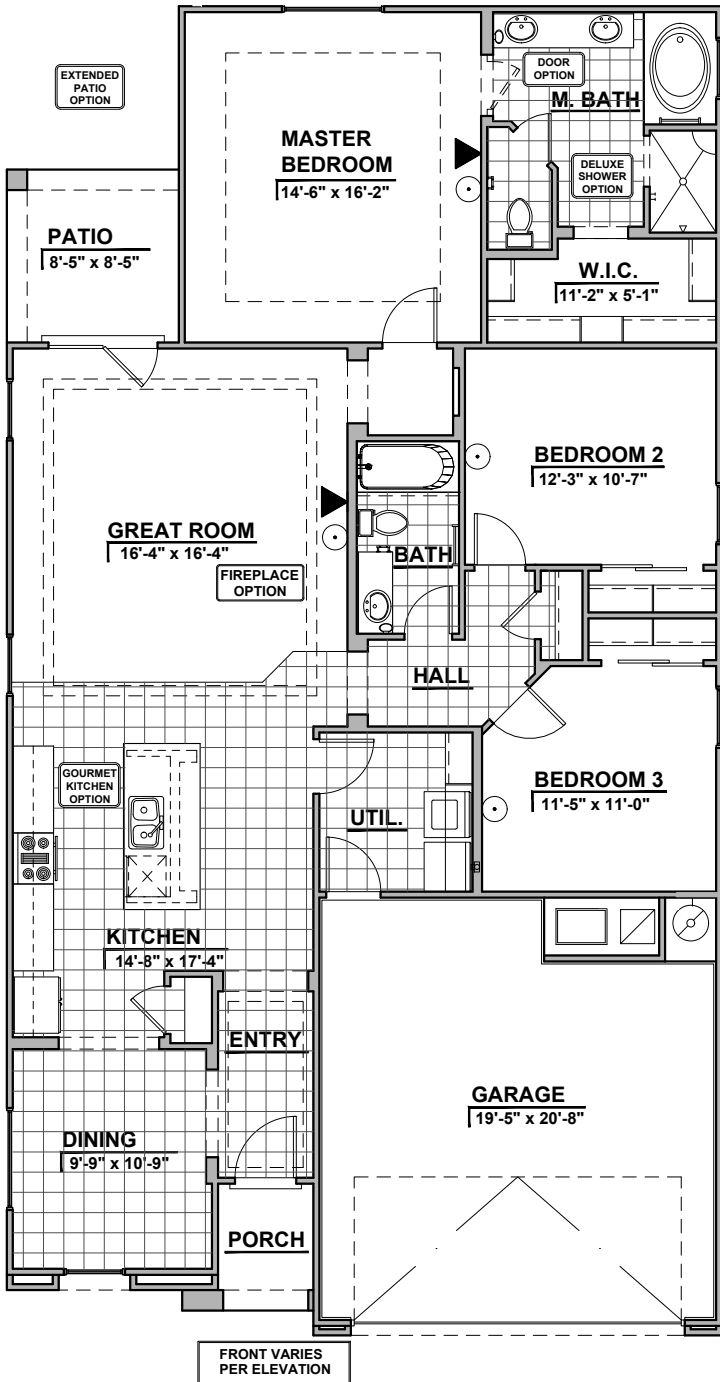

# HAKES BROTHERS

Own The Home You Love

- Home is complete and accepted as built. \_\_\_\_\_
- Home construction is in process, buyer accepts all option locations. \_\_\_\_\_

Spanish Colonial (S)

Tuscan (T)

LOW VOLTAGE LEGEND	
LOGO	DESCRIPTION
	CABLE TV
	CAT 5 DATA

Garage Orientation:    Left                      Right

Community: Morningside @ Mission Ridge

[www.hakesbrothers.com](http://www.hakesbrothers.com)

## 1649 Plan

# HAKES BROTHERS

Own The Home You Love

LOW VOLTAGE LEGEND	
LOGO	DESCRIPTION
	CABLE TV
	CAT 5 DATA

Fire Place Option

Traditional

Contemporary

Extended Patio Option

Deluxe Shower  
Option