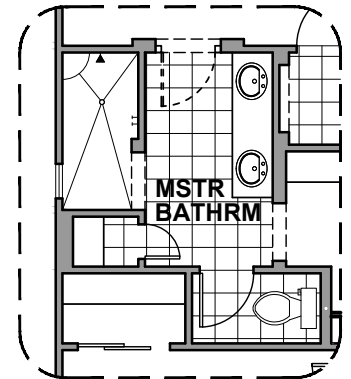

FRONT VARIES PER ELEVATION

Garage Orientation: Left Right

Community: Morningside @ Mission Ridge

www.hakesbrothers.com

1733 Plan

HAKES BROTHERS

Own The Home You Love

Stacking Door Option ILO
Standard Door

Extended Patio Option

Int. Fireplace

Deluxe Shower
Option

Gourmet Kitchen
Option

Fireplace Option

(Not Available with
Multi-Slide Door Option)

Powder Room Opt

Community: Morningside @ Mission Ridge