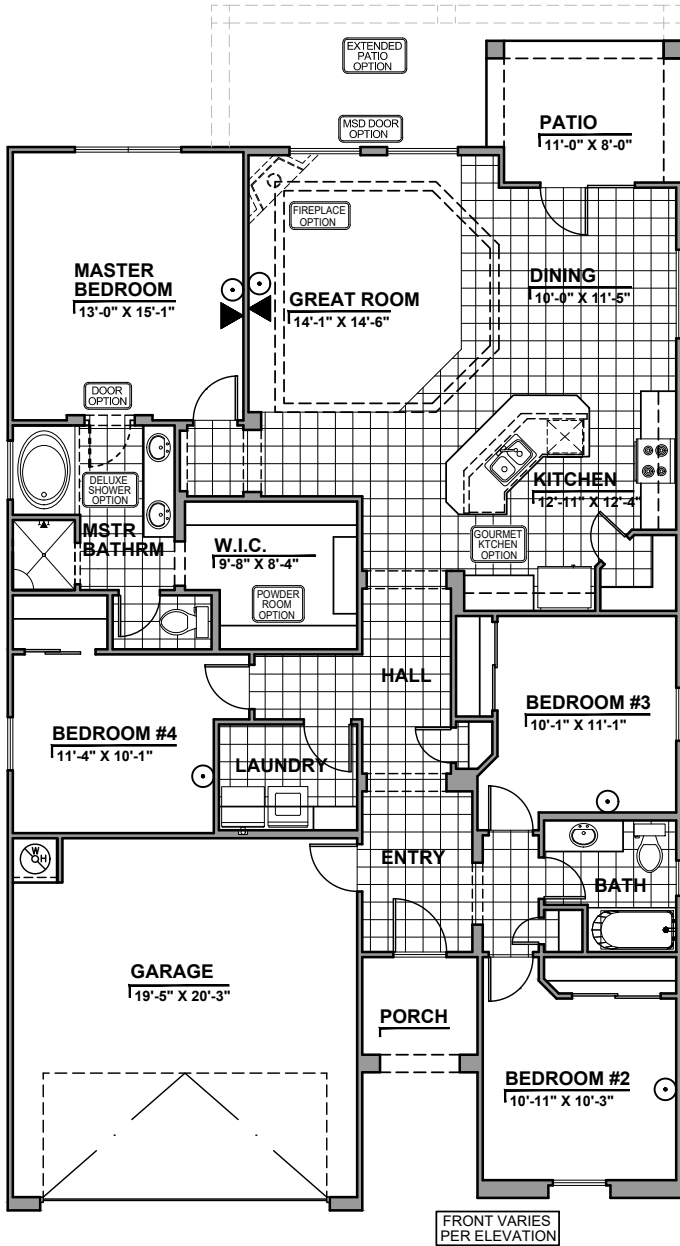

HAKES BROTHERS

Own The Home You Love

- Home is complete and accepted as built. _____
- Home construction is in process, buyer accepts all option locations. _____

Elevation (A)

Elevation (B)

LOW VOLTAGE LEGEND	
LOGO	DESCRIPTION
	CABLE TV
	CAT 5 DATA

FRONT VARIES PER ELEVATION

Garage Orientation: Left Right

Community: Morningside @ Mission Ridge

www.hakesbrothers.com

1733 Plan

HAKES BROTHERS

Own The Home You Love

Stacking Door Option ILO
Standard Door

Extended Patio Option

Int. Fireplace

Deluxe Shower
Option

Gourmet Kitchen
Option

Fireplace Option

(Not Available with
Multi-Slide Door Option)

Powder Room Opt

Community: Morningside @ Mission Ridge