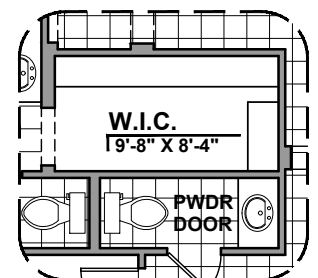

FRONT VARIES PER ELEVATION

Garage Orientation: Left Right

Community: Morningside @ Mission Ridge

www.hakesbrothers.com

1733 Plan

HAKES BROTHERS

Own The Home You Love

Stacking Door Option ILO
Standard Door

Extended Patio Option

Int. Fireplace

Deluxe Shower
Option

Gourmet Kitchen
Option

Fireplace Option

(Not Available with
Multi-Slide Door Option)

Powder Room Opt

Community: Morningside @ Mission Ridge