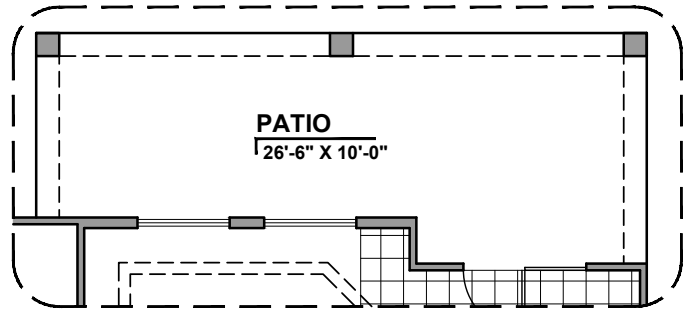

FRONT VARIES PER ELEVATION

Garage Orientation: Left Right

Community: Morningside @ Mission Ridge

www.hakesbrothers.com

1733 Plan

HAKES BROTHERS

Own The Home You Love

Stacking Door Option ILO
Standard Door

Extended Patio Option

Int. Fireplace

Deluxe Shower
Option

Gourmet Kitchen
Option

Fireplace Option

(Not Available with
Multi-Slide Door Option)

Powder Room Opt

Community: Morningside @ Mission Ridge