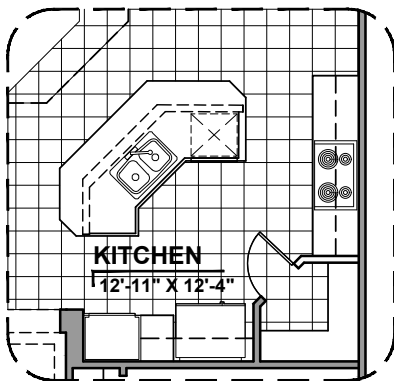

FRONT VARIES PER ELEVATION

Garage Orientation: Left Right

Community: Morningside @ Mission Ridge

www.hakesbrothers.com

1733 Plan

HAKES BROTHERS

Own The Home You Love

Stacking Door Option ILO
Standard Door

Extended Patio Option

Int. Fireplace

Deluxe Shower
Option

Gourmet Kitchen
Option

Fireplace Option

(Not Available with
Multi-Slide Door Option)

Powder Room Opt

Community: Morningside @ Mission Ridge