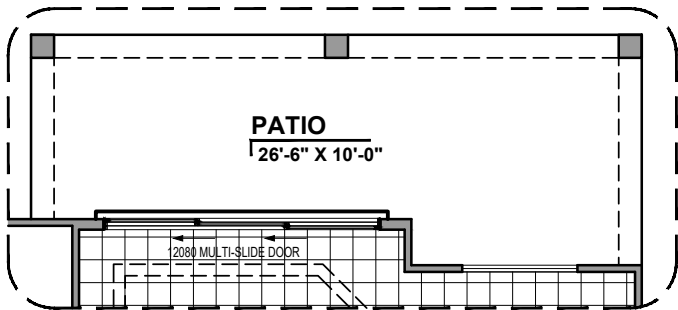

FRONT VARIES PER ELEVATION

Garage Orientation: Left Right

Community: Morningside @ Mission Ridge

www.hakesbrothers.com

1733 Plan

HAKES BROTHERS

Own The Home You Love

Stacking Door Option ILO
Standard Door

Extended Patio Option

Int. Fireplace

Deluxe Shower
Option

Gourmet Kitchen
Option

Fireplace Option

(Not Available with
Multi-Slide Door Option)

Powder Room Opt

Community: Morningside @ Mission Ridge