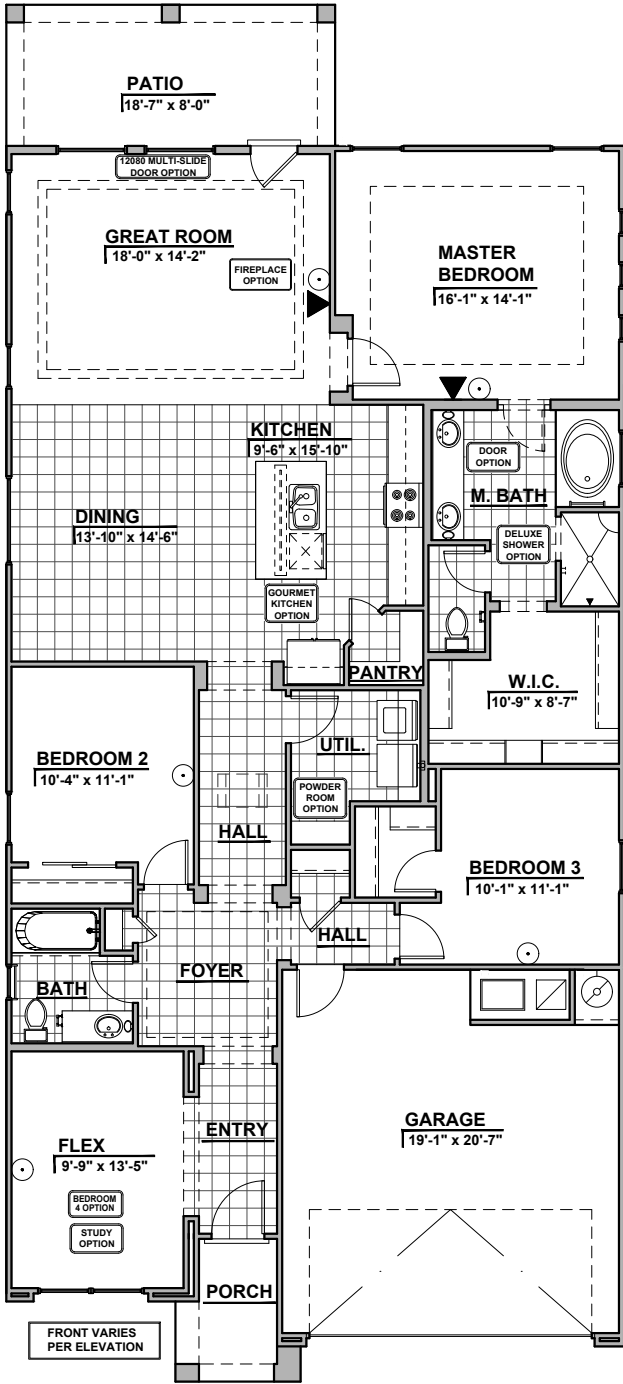

# HAKES BROTHERS

Own The Home You Love

- Home is complete and accepted as built. \_\_\_\_\_
- Home construction is in process, buyer accepts all option locations. \_\_\_\_\_

Spanish Colonial (S)

Tuscan (T)

LOW VOLTAGE LEGEND	
LOGO	DESCRIPTION
	CABLE TV
	CAT 5 DATA

Garage Orientation: Left      Right

Community: Morningside @ Mission Ridge

[www.hakesbrothers.com](http://www.hakesbrothers.com)

## 1905 Plan

# HAKES BROTHERS

Own The Home You Love

Bedroom 4 Option

LOW VOLTAGE LEGEND	
LOGO	DESCRIPTION
	CABLE TV
	CAT 5 DATA

Traditional  
Fireplace

Contemporary  
Fireplace

Fire Place Option

Multi-Slide Door Option