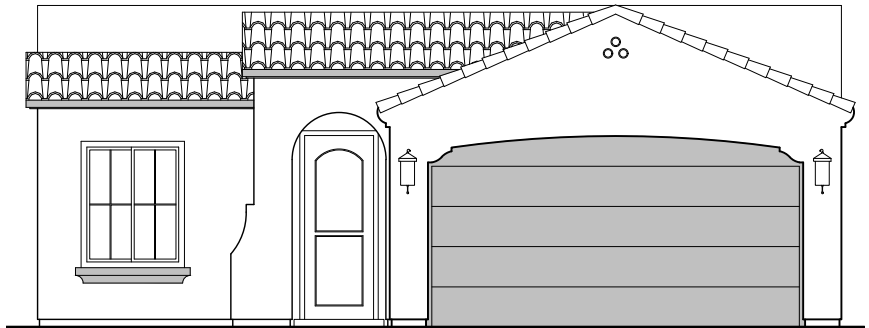

Spanish Colonial (S)