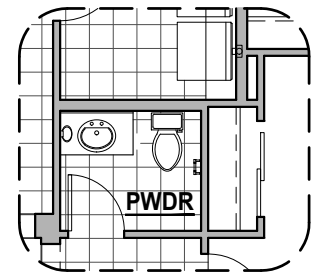

# HAKES BROTHERS

Own The Home You Love

Bedroom 4 Option

LOW VOLTAGE LEGEND	
LOGO	DESCRIPTION
	CABLE TV
	CAT 5 DATA

Traditional  
Fireplace

Contemporary  
Fireplace

Fire Place Option

Multi-Slide Door Option