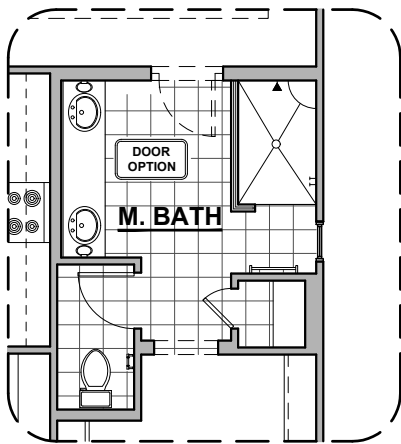

Deluxe Shower
Option