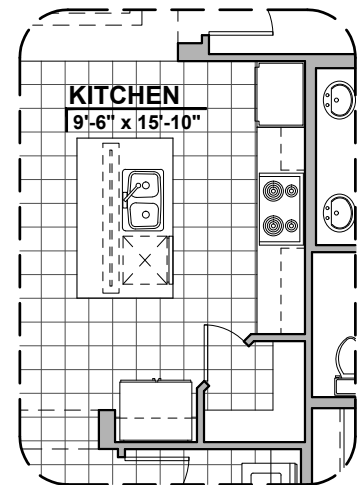

Gourmet Kitchen Option

Community: Morningside @ Mission Ridge

www.hakesbrothers.com

1905 Plan Options