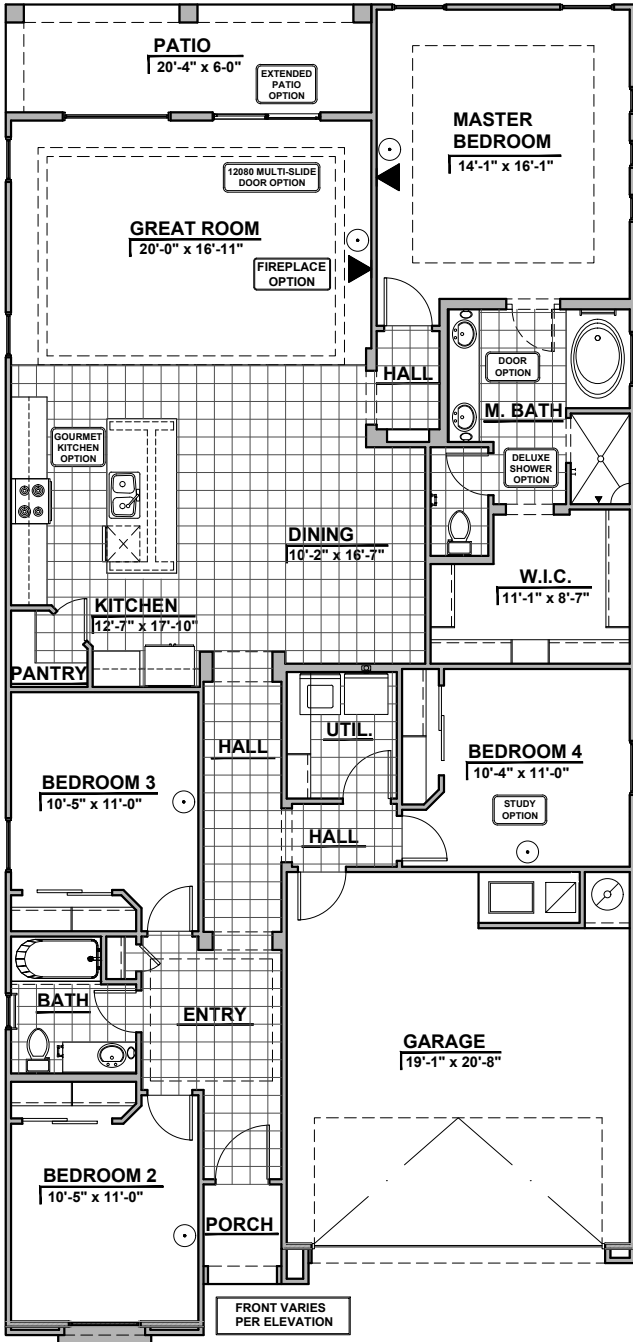

HAKES BROTHERS

Own The Home You Love

LOW VOLTAGE LEGEND	
LOGO	DESCRIPTION
	CABLE TV
	CAT 5 DATA

- Home is complete and accepted as built. _____
- Home construction is in process, buyer accepts all option locations. _____

Spanish Colonial (S)

Tuscan (T)

Garage Orientation: Left Right

Community: Morning Side @ Mission Ridge

www.hakesbrothers.com

1925 Plan

HAKES BROTHERS

Own The Home You Love

LOW VOLTAGE LEGEND	
LOGO	DESCRIPTION
	CABLE TV
	CAT 5 DATA

Contemporary

Traditional
Fireplace

Gourmet
Kitchen Option

Multi-Slider
Option

Extended Patio Option

Fire Place
Option

Deluxe Shower
Option