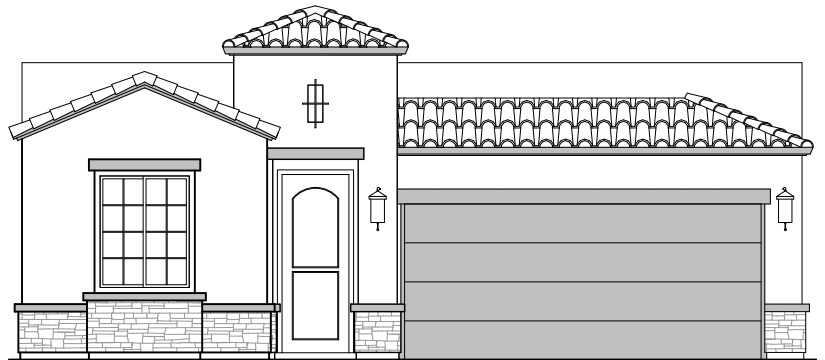

HAKES BROTHERS

Own The Home You Love

LOW VOLTAGE LEGEND	
LOGO	DESCRIPTION
	CABLE TV
	CAT 5 DATA

- Home is complete and accepted as built. _____
- Home construction is in process, buyer accepts all option locations. _____

Spanish Colonial (S)

Tuscan (T)

Garage Orientation: Left Right

Community: Morning Side @ Mission Ridge

www.hakesbrothers.com

1925 Plan

HAKES BROTHERS

Own The Home You Love