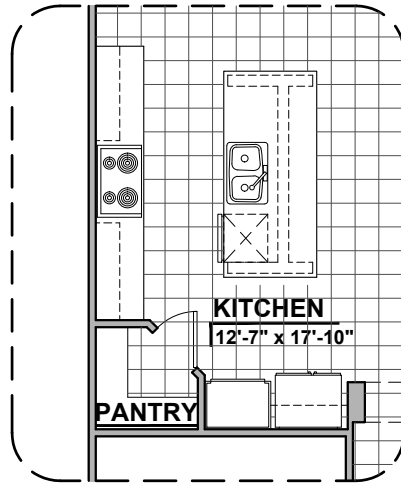

Gourmet
Kitchen Option