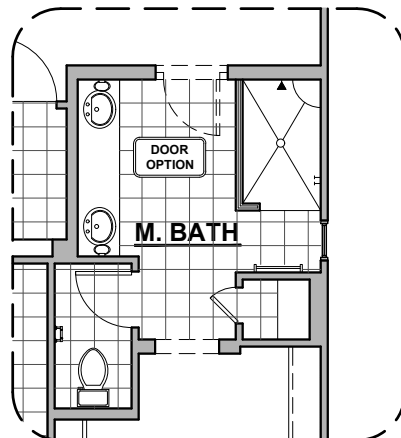

LOW VOLTAGE LEGEND	
LOGO	DESCRIPTION
	CABLE TV
	CAT 5 DATA

Contemporary

Traditional
Fireplace

Gourmet
Kitchen Option

Multi-Slider
Option

Extended Patio Option

Fire Place
Option

Deluxe Shower
Option