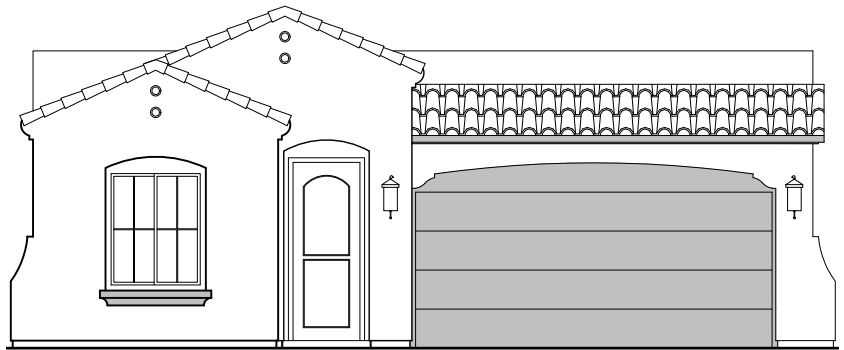

HAKES BROTHERS

Own The Home You Love

LOW VOLTAGE LEGEND	
LOGO	DESCRIPTION
	CABLE TV
	CAT 5 DATA

- Home is complete and accepted as built. _____
- Home construction is in process, buyer accepts all option locations. _____

Spanish Colonial (S)

Tuscan (T)

Garage Orientation: Left Right

Community: Morning Side @ Mission Ridge

www.hakesbrothers.com

1925 Plan

HAKES BROTHERS

Own The Home You Love