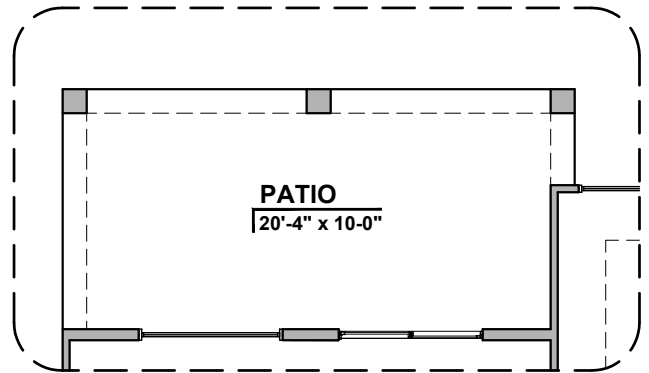

LOW VOLTAGE LEGEND	
LOGO	DESCRIPTION
	CABLE TV
	CAT 5 DATA

Contemporary

Traditional
Fireplace

Gourmet
Kitchen Option

Multi-Slider
Option

Extended Patio Option

Fire Place
Option

Deluxe Shower
Option