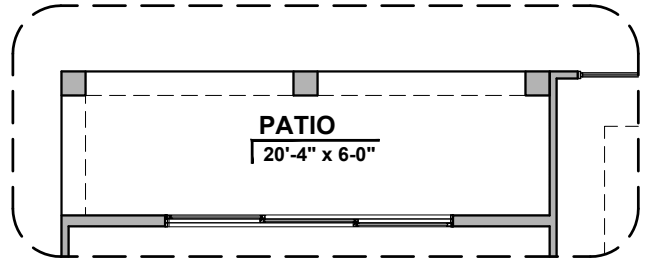

LOW VOLTAGE LEGEND	
LOGO	DESCRIPTION
	CABLE TV
	CAT 5 DATA

Contemporary

Traditional
Fireplace

Gourmet
Kitchen Option

Multi-Slider
Option

Extended Patio Option

Fire Place
Option

Deluxe Shower
Option