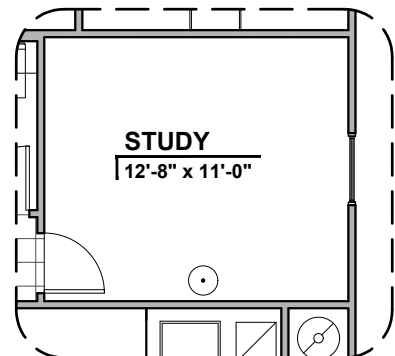

LOW VOLTAGE LEGEND	
LOGO	DESCRIPTION
	CABLE TV
	CAT 5 DATA

Contemporary

Traditional
Fireplace

Gourmet
Kitchen Option

Multi-Slider
Option

Extended Patio Option

Fire Place
Option

Deluxe Shower
Option