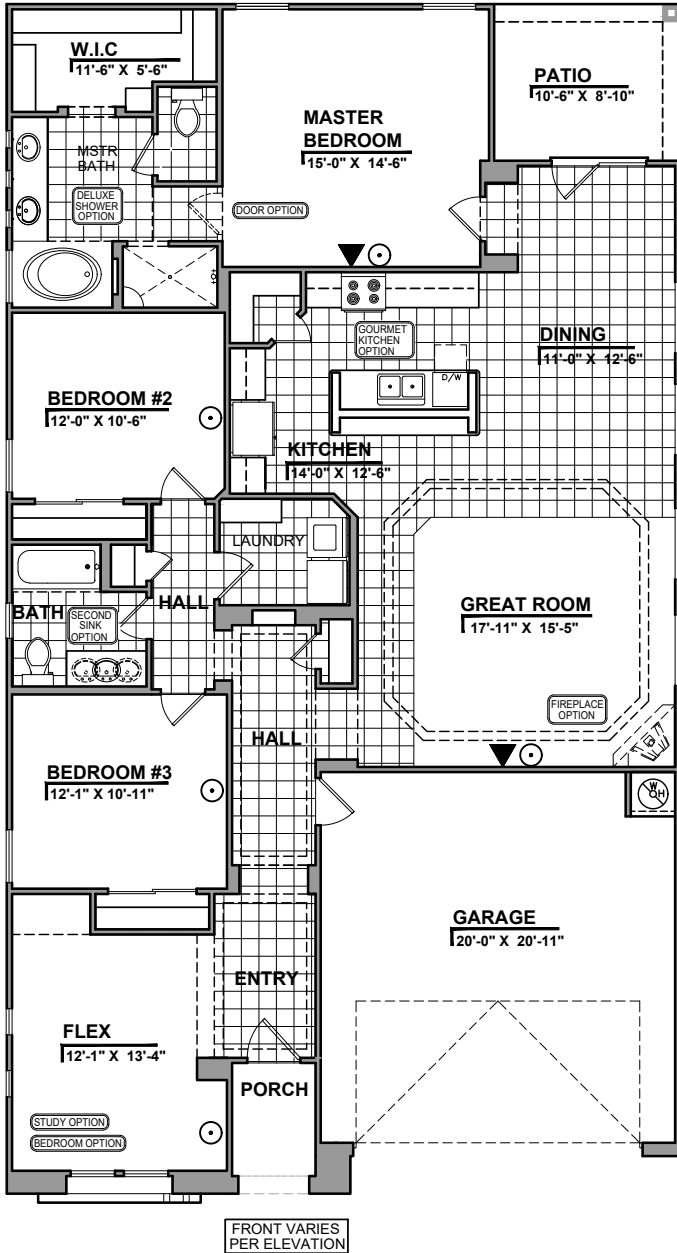

HAKES BROTHERS

Own The Home You Love

LOW VOLTAGE LEGEND	
LOGO	DESCRIPTION
	CABLE TV
	CAT 5 DATA

- Home is complete and accepted as built. _____
- Home construction is in process, buyer accepts all option locations. _____

Elevation A

Elevation B

Garage Orientation: Left Right

Community: Morningside @ Mission Ridge

www.hakesbrothers.com

1926 Plan

HAKES BROTHERS

Own The Home You Love

LOW VOLTAGE LEGEND	
LOGO	DESCRIPTION
	CABLE TV
	CAT 5 DATA

Bedroom Option

Study Option

Deluxe Shower Option

Fireplace Option

Gourmet Kitchen

Community: Morningside @ Mission Ridge

www.hakesbrothers.com

1926 Plan Options