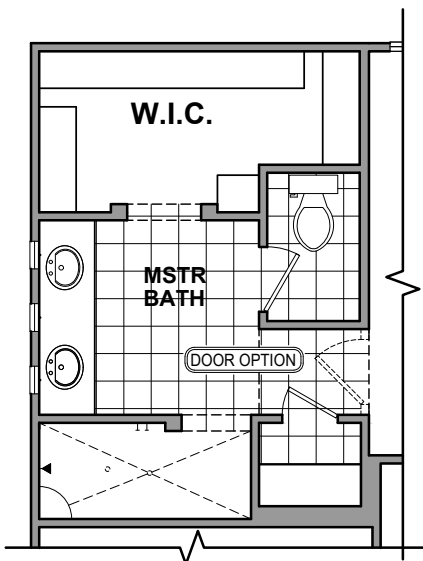

Elevation A

Elevation B

Garage Orientation: Left Right

Community: Morningside @ Mission Ridge

www.hakesbrothers.com

1926 Plan

HAKES BROTHERS

Own The Home You Love

LOW VOLTAGE LEGEND	
LOGO	DESCRIPTION
	CABLE TV
	CAT 5 DATA

Bedroom Option

Study Option

Deluxe Shower Option

Fireplace Option

Gourmet Kitchen

Community: Morningside @ Mission Ridge

www.hakesbrothers.com