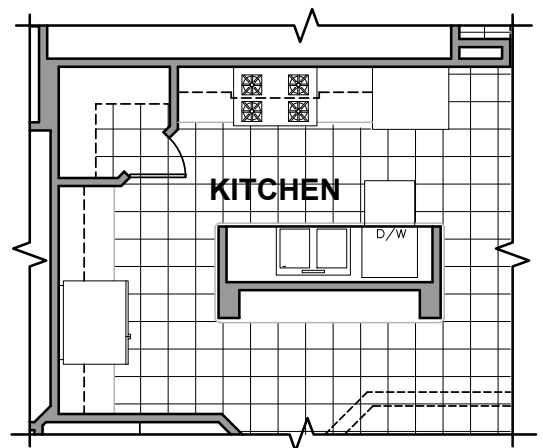

LOW VOLTAGE LEGEND	
LOGO	DESCRIPTION
	CABLE TV
	CAT 5 DATA

Bedroom Option

Study Option

Deluxe Shower Option

Fireplace Option

Gourmet Kitchen

Community: Morningside @ Mission Ridge

www.hakesbrothers.com