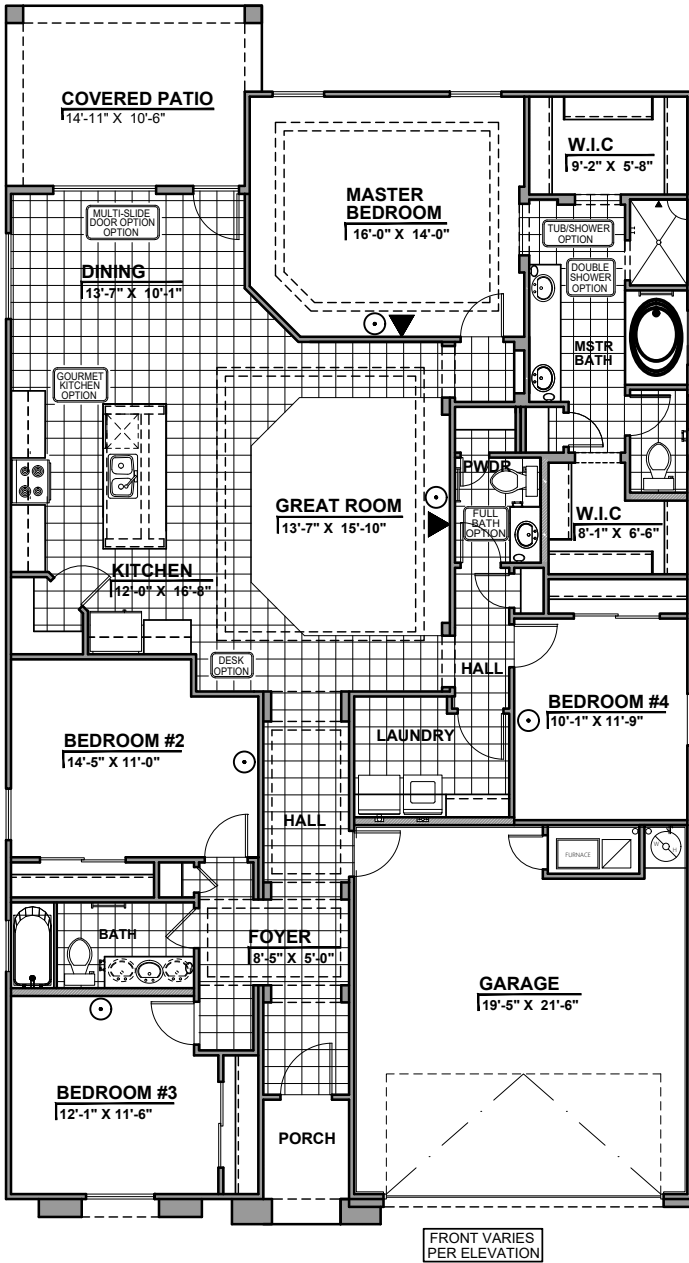

# HAKES BROTHERS

Own The Home You Love

LOW VOLTAGE LEGEND	
LOGO	DESCRIPTION
	CABLE TV
	CAT 5 DATA

- Home is complete and accepted as built. \_\_\_\_\_
- Home construction is in process, buyer accepts all option locations. \_\_\_\_\_

Spanish Colonial (S)

Tuscan (T)

FRONT VARIES PER ELEVATION

Garage Orientation:    Left                      Right

Community: Morningside @ Mission Ridge

[www.hakesbrothers.com](http://www.hakesbrothers.com)

## 2045 Plan

# HAKES BROTHERS

Own The Home You Love

LOW VOLTAGE LEGEND	
LOGO	DESCRIPTION
	CABLE TV
	CAT 5 DATA

Full Bath  
Option

Multi-Slide Door  
Option

Desk Option

Gourmet  
Kitchen  
Option

Deluxe Shower  
Option