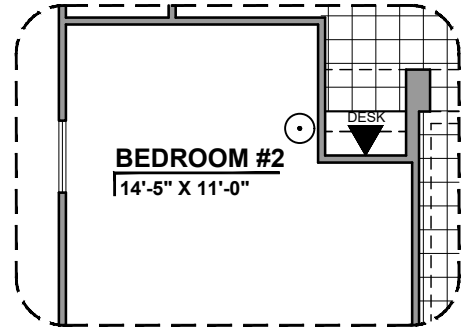

# HAKES BROTHERS

Own The Home You Love

LOW VOLTAGE LEGEND	
LOGO	DESCRIPTION
	CABLE TV
	CAT 5 DATA

Full Bath  
Option

Multi-Slide Door  
Option

Desk Option

Gourmet  
Kitchen  
Option

Deluxe Shower  
Option