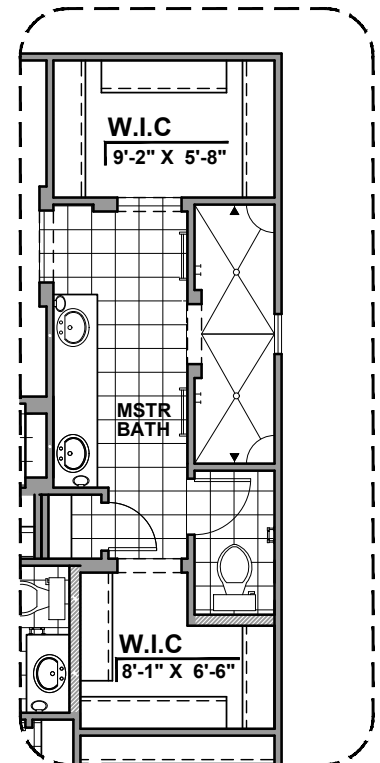

# HAKES BROTHERS

Own The Home You Love

LOW VOLTAGE LEGEND	
LOGO	DESCRIPTION
	CABLE TV
	CAT 5 DATA

Full Bath  
Option

Multi-Slide Door  
Option

Desk Option

Gourmet  
Kitchen  
Option

Deluxe Shower  
Option