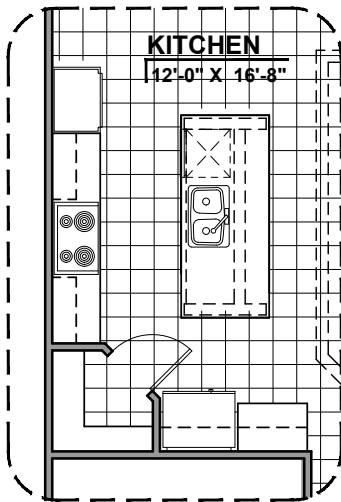

# HAKES BROTHERS

Own The Home You Love

LOW VOLTAGE LEGEND	
LOGO	DESCRIPTION
	CABLE TV
	CAT 5 DATA

Full Bath  
Option

Multi-Slide Door  
Option

Desk Option

Gourmet  
Kitchen  
Option

Deluxe Shower  
Option