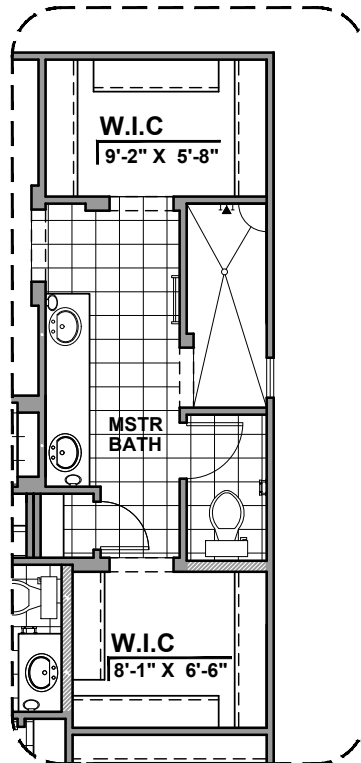

# HAKES BROTHERS

Own The Home You Love

LOW VOLTAGE LEGEND	
LOGO	DESCRIPTION
	CABLE TV
	CAT 5 DATA

Full Bath  
Option

Multi-Slide Door  
Option

Desk Option

Gourmet  
Kitchen  
Option

Deluxe Shower  
Option