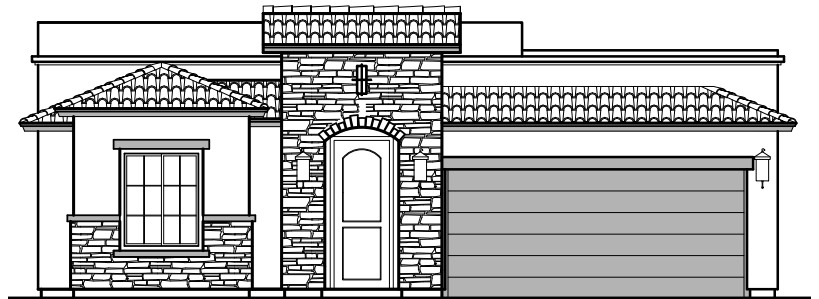

# HAKES BROTHERS

Own The Home You Love

LOW VOLTAGE LEGEND	
LOGO	DESCRIPTION
	CABLE TV
	CAT 5 DATA

- Home is complete and accepted as built. \_\_\_\_\_
- Home construction is in process, buyer accepts all option locations. \_\_\_\_\_

Spanish Colonial (S)

Tuscan (T)

FRONT VARIES PER ELEVATION

Garage Orientation:    Left                      Right

Community: Morningside @ Mission Ridge

[www.hakesbrothers.com](http://www.hakesbrothers.com)