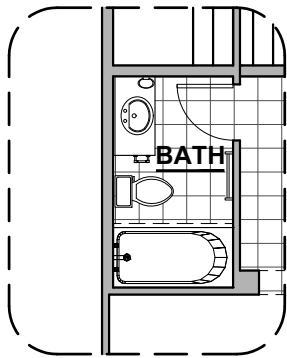

Spanish Colonial (S)

Community: Morningside @ Mission Ridge

www.hakesbrothers.com

2380 Plan Elevations

HAKES BROTHERS

Own The Home You Love

LOW VOLTAGE LEGEND	
LOGO	DESCRIPTION
	CABLE TV
	CAT 5 DATA

Full Bath Option

Gourmet Kitchen Option

Bedroom Option 4

Bedroom 5 w/ Full Bath Option

Study Option

Study w/ Full Bath Option

Community: Morningside @ Mission Ridge

www.hakesbrothers.com

2380 Plan Options