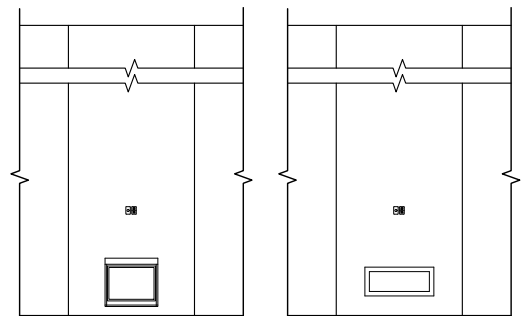

HAKES BROTHERS

Own The Home You Love

LOW VOLTAGE LEGEND	
LOGO	DESCRIPTION
	CABLE TV
	CAT 5 DATA

Extended Patio
w/Multi-Slide Door

Tech Center Option

Extended Patio Option

Traditional Contemporary
Fire Place