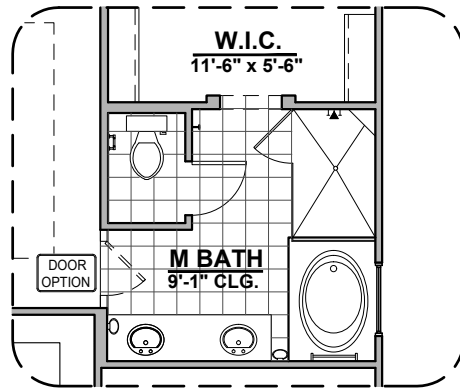

Tub w/ Glass
Shower Option