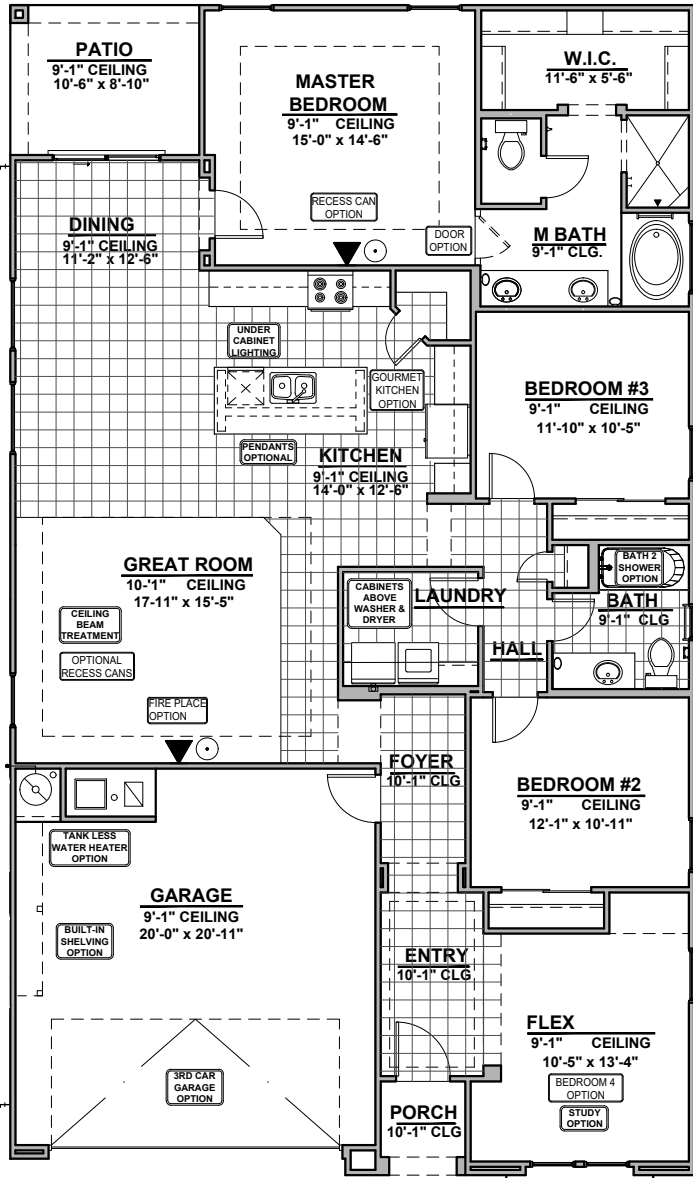

HAKES BROTHERS

Own The Home You Love

- Home is complete and accepted as built._____
- Home construction is in process, buyer accepts all option locations._____

LOW VOLTAGE LEGEND	
LOGO	DESCRIPTION
	CABLE TV
	CAT 5 DATA

- DELUXE GLASS SHOWER OPTION
- DELUXE TILE SHOWER OPTION
- TUB W/GLASS SHOWER OPTION

Tuscan (T)

Spanish Colonial (S)

Garage Orientation: Left Right

Community: Peyton Estates

www.hakesbrothers.com

1900 Plan

HAKES BROTHERS