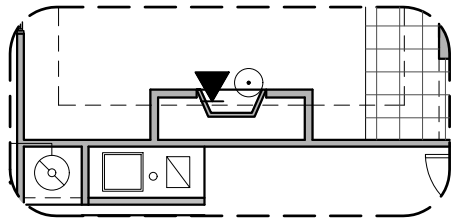

Fireplace Option