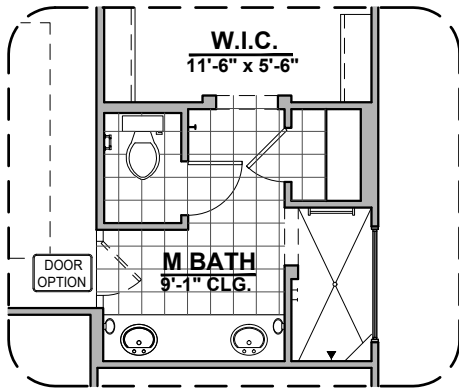

Deluxe Tile
Shower Option