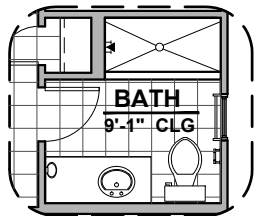

Shower Option

Community: Peyton Estates

www.hakesbrothers.com

1900 Plan Options