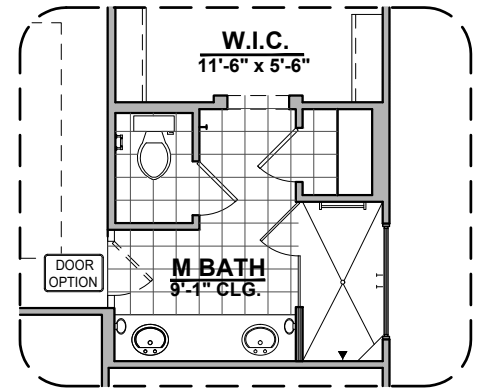

Deluxe Glass
Shower Option