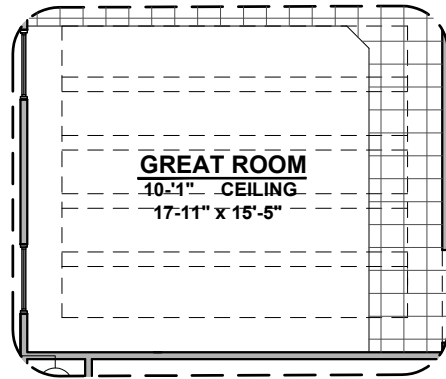

Ceiling Treatment Option