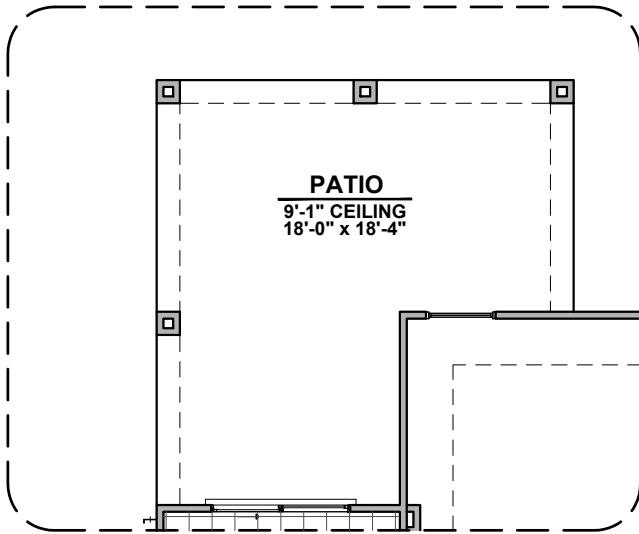

Extended Patio Option