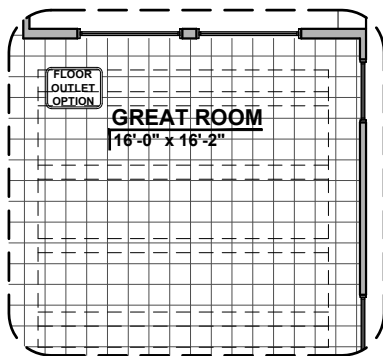

# HAKES BROTHERS

Own The Home You Love

LOW VOLTAGE LEGEND	
LOGO	DESCRIPTION
	CABLE TV
	CAT 5 DATA

Stacking Door Option In Addition To Standard Door

Stacking Door Option ILO Standard Door

Tankless Water Heater