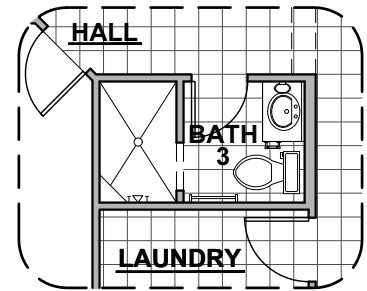

# HAKES BROTHERS

Own The Home You Love

LOW VOLTAGE LEGEND	
LOGO	DESCRIPTION
	CABLE TV
	CAT 5 DATA

Deluxe Glass Shower

Traditional FP

Bath 3

Deluxe Tile Shower

Contemporary FP