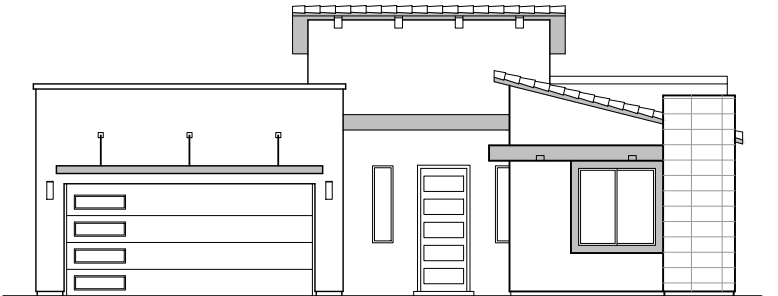

Contemporary

Garage Orientation: Left Right

Community: Emerald Park Estates

www.hakesbrothers.com

2350 Plan