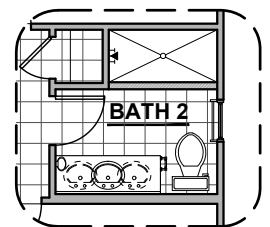

Bath 2 Shower

Community: Emerald Park Estates

www.hakesbrothers.com

2350 Plan Options