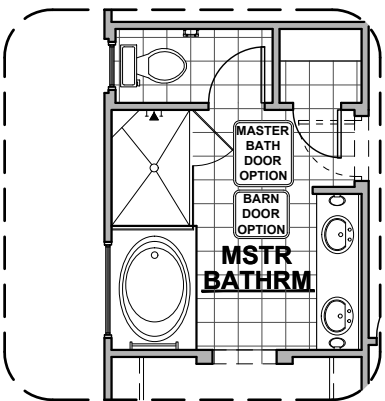

Tub w/ Glass Shower