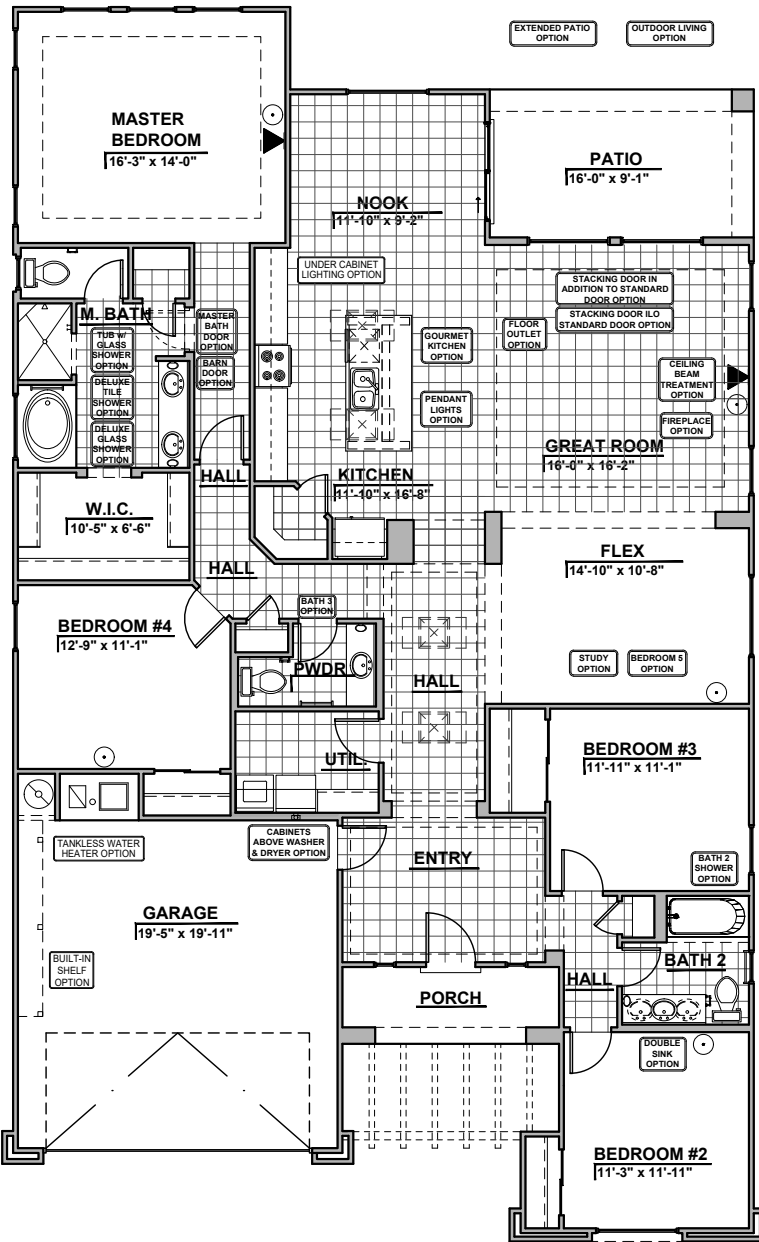

HAKES BROTHERS

Own The Home You Love

LOW VOLTAGE LEGEND	
LOGO	DESCRIPTION
	CABLE TV
	CAT 5 DATA

- ☐ Home is complete and accepted as built._____
- ☐ Home construction is in process, buyer accepts all option locations._____

Tuscan (T)

Garage Orientation: Left Right

Community: Emerald Park Estates

www.hakesbrothers.com

2350 Plan