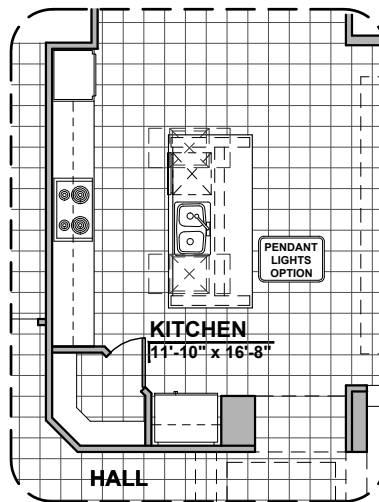

Gourmet Kitchen