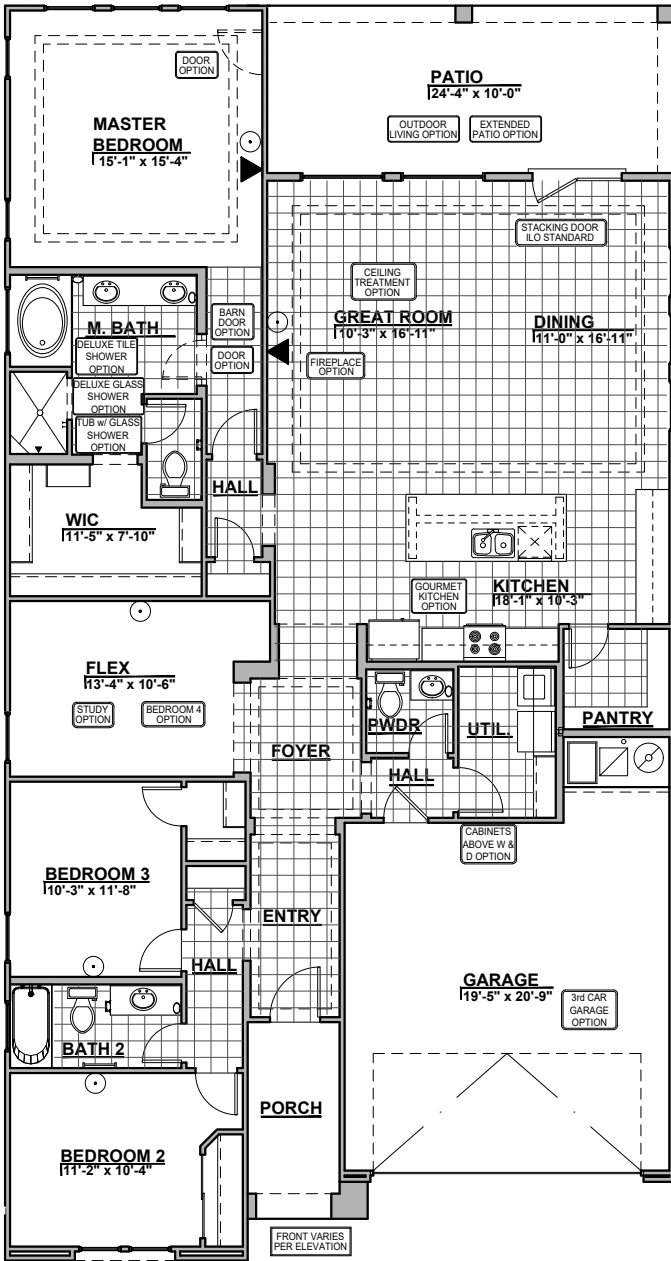

## Own The Home You Love

LOW VOLTAGE LEGEND	
LOGO	DESCRIPTION
	CABLE TV
	CAT 5 DATA

- Home is complete and accepted as built. \_\_\_\_\_
- Home construction is in process, buyer accepts all option locations. \_\_\_\_\_