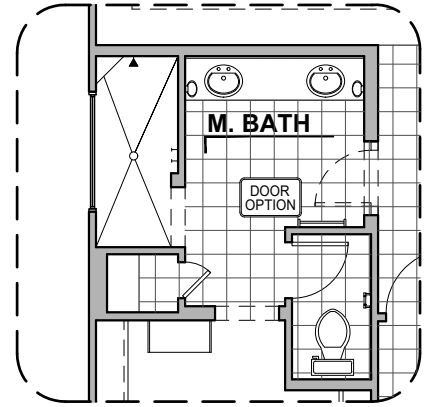

# HAKES BROTHERS

Own The Home You Love

LOW VOLTAGE LEGEND	
LOGO	DESCRIPTION
	CABLE TV
	CAT 5 DATA

Tub w/Glass Shower Option

Deluxe Glass Shower Option

Deluxe Tile Shower Option

Stacking Door ILO Standard Door