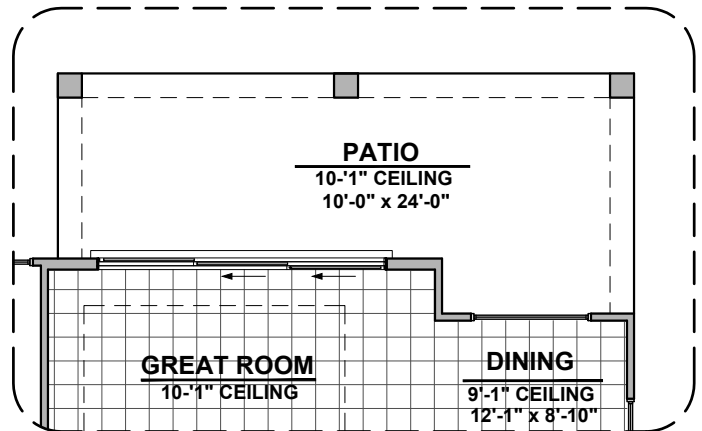

LOW VOLTAGE LEGEND	
LOGO	DESCRIPTION
	CABLE TV
	CAT 5 DATA

Gourmet Kitchen Option

Extended Patio Option

Stacking Door In Addition to Standard Door Option

Stacking Door In ILO Standard Door Option

Community: Peyton Estates