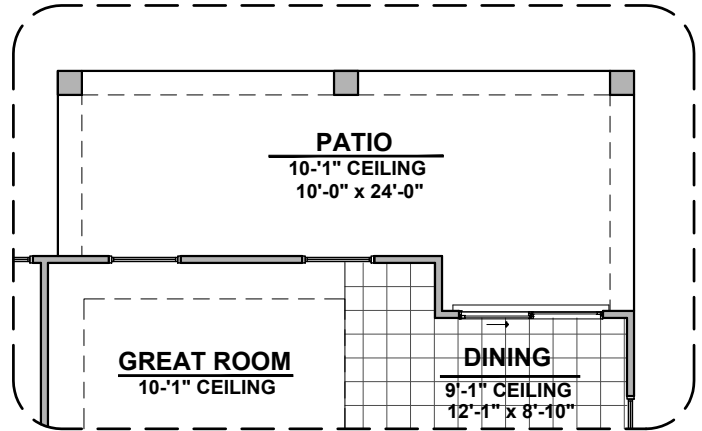

LOW VOLTAGE LEGEND	
LOGO	DESCRIPTION
	CABLE TV
	CAT 5 DATA

Gourmet Kitchen Option

Extended Patio Option

Stacking Door In Addition to Standard Door Option

Stacking Door In ILO Standard Door Option

Community: Peyton Estates