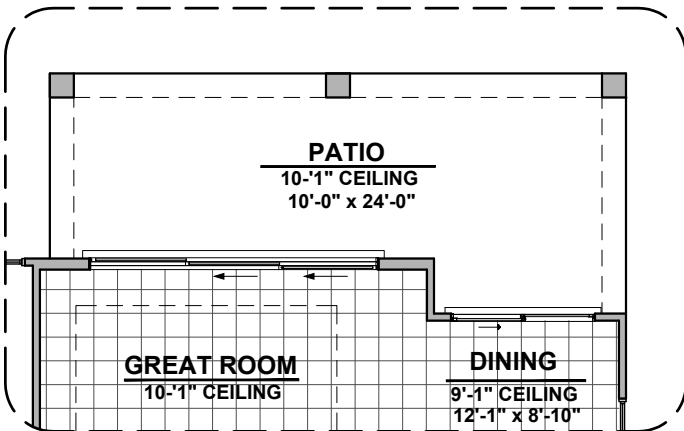

LOW VOLTAGE LEGEND	
LOGO	DESCRIPTION
	CABLE TV
	CAT 5 DATA

Gourmet Kitchen Option

Extended Patio Option

Stacking Door In Addition to Standard Door Option

Stacking Door In ILO Standard Door Option

Community: Peyton Estates