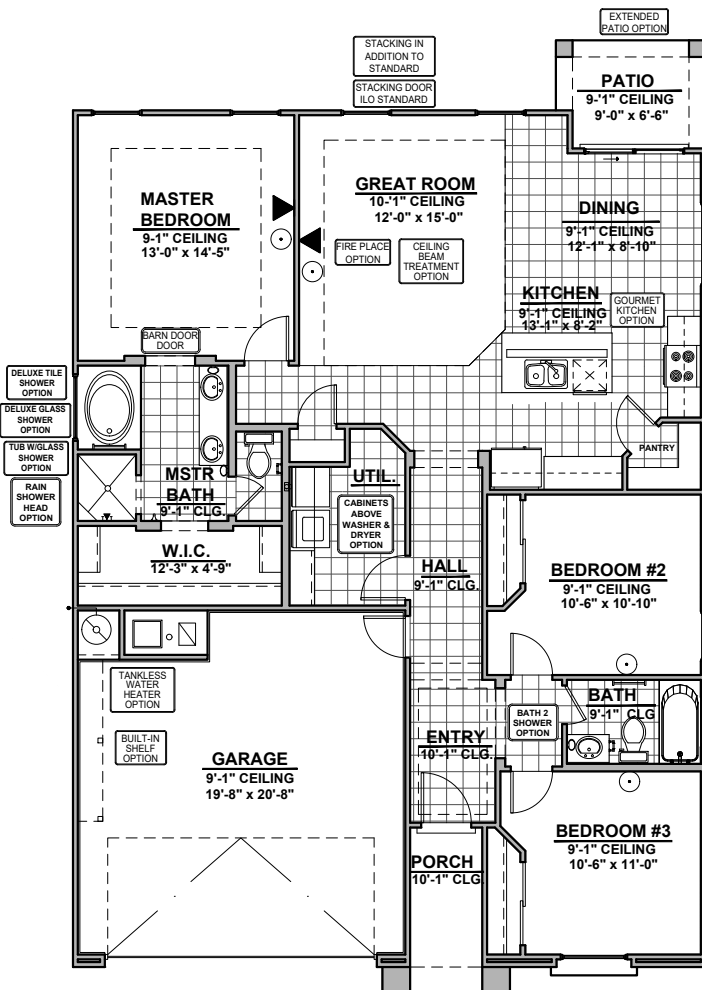

HAKES BROTHERS

Own The Home You Love

- Home is complete and accepted as built._____
- Home construction is in process, buyer accepts all option locations._____

LOW VOLTAGE LEGEND	
LOGO	DESCRIPTION
	CABLE TV
	CAT 5 DATA

Spanish Colonial (S)

Tuscan (T)

Garage Orientation: Left Right

Community: Peyton Estates

www.hakesbrothers.com

1473 Plan

HAKES BROTHERS

Own The Home You Love

LOW VOLTAGE LEGEND	
LOGO	DESCRIPTION
	CABLE TV
	CAT 5 DATA

Fireplace Option

Traditional Fireplace

Contemporary Fireplace

Ceiling Treatment Option

Deluxe Tile Shower Option

Deluxe Glass Shower Option

Tub w/ Glass Shower Option