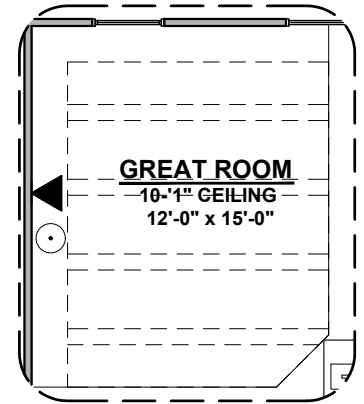

LOW VOLTAGE LEGEND	
LOGO	DESCRIPTION
	CABLE TV
	CAT 5 DATA

Fireplace Option

Traditional Fireplace

Contemporary Fireplace

Ceiling Treatment Option

Deluxe Tile Shower Option

Deluxe Glass Shower Option

Tub w/ Glass Shower Option