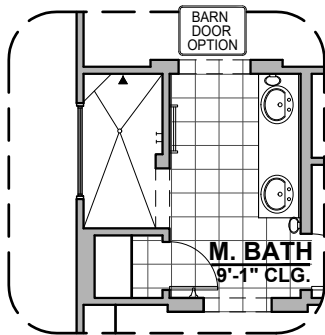

LOW VOLTAGE LEGEND	
LOGO	DESCRIPTION
	CABLE TV
	CAT 5 DATA

Fireplace Option

Traditional Fireplace

Contemporary Fireplace

Ceiling Treatment Option

Deluxe Tile Shower Option

Deluxe Glass Shower Option

Tub w/ Glass Shower Option