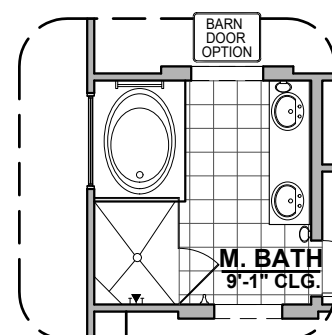

LOW VOLTAGE LEGEND	
LOGO	DESCRIPTION
	CABLE TV
	CAT 5 DATA

Fireplace Option

Traditional Fireplace

Contemporary Fireplace

Ceiling Treatment Option

Deluxe Tile Shower Option

Deluxe Glass Shower Option

Tub w/ Glass Shower Option