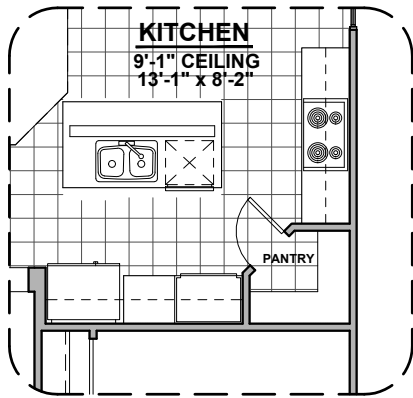

LOW VOLTAGE LEGEND	
LOGO	DESCRIPTION
	CABLE TV
	CAT 5 DATA

Gourmet Kitchen Option

Extended Patio Option

Stacking Door In Addition to Standard Door Option

Stacking Door In ILO Standard Door Option

Community: Peyton Estates