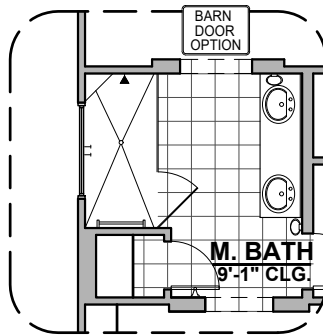

LOW VOLTAGE LEGEND	
LOGO	DESCRIPTION
	CABLE TV
	CAT 5 DATA

Fireplace Option

Traditional Fireplace

Contemporary Fireplace

Ceiling Treatment Option

Deluxe Tile Shower Option

Deluxe Glass Shower Option

Tub w/ Glass Shower Option