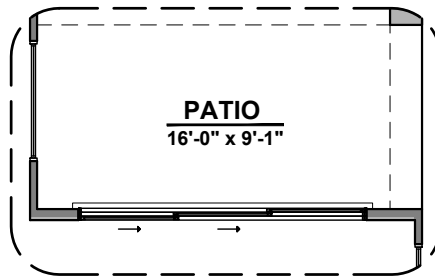

LOW VOLTAGE LEGEND	
LOGO	DESCRIPTION
	CABLE TV
	CAT 5 DATA

Stacking Door Option In Addition To Standard Door

Stacking Door Option ILO Standard Door

Tankless Water Heater

Ceiling Beam Treatment

Gourmet Kitchen