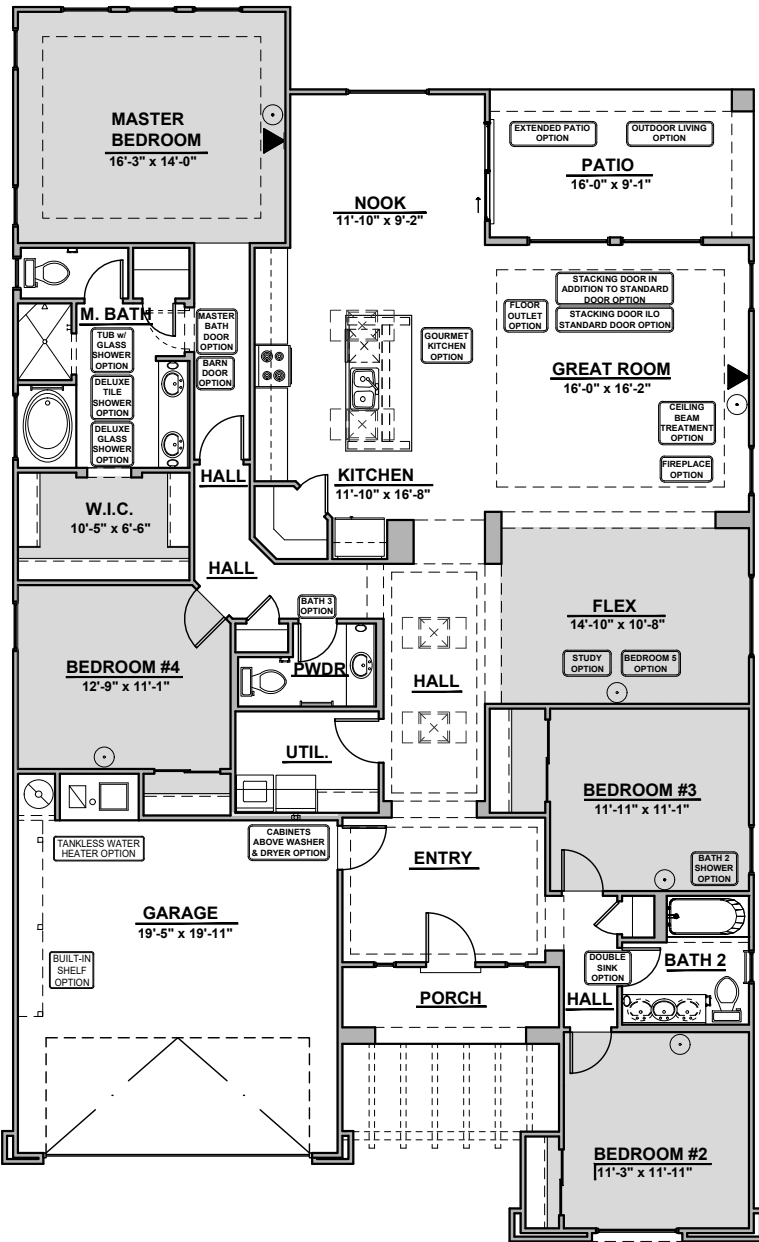

HAKES BROTHERS

Own the Home You Love.

LOW VOLTAGE LEGEND	
LOGO	DESCRIPTION
	CABLE TV
	CAT 5 DATA

- Home is complete and accepted as built. _____
- Home construction is in process, buyer accepts all option locations. _____

Garage Orientation: Left Right

Tuscan (B)

Spanish Colonial (A)

Contemporary (C)

Community: Hillside Park

www.hakesbrothers.com

Franklin

HAKES BROTHERS

Own the Home You Love.

LOW VOLTAGE LEGEND	
LOGO	DESCRIPTION
	CABLE TV
	CAT 5 DATA

Deluxe Glass Shower

Traditional FP

Bath 3

Deluxe Tile Shower

Contemporary FP

Bedroom 5