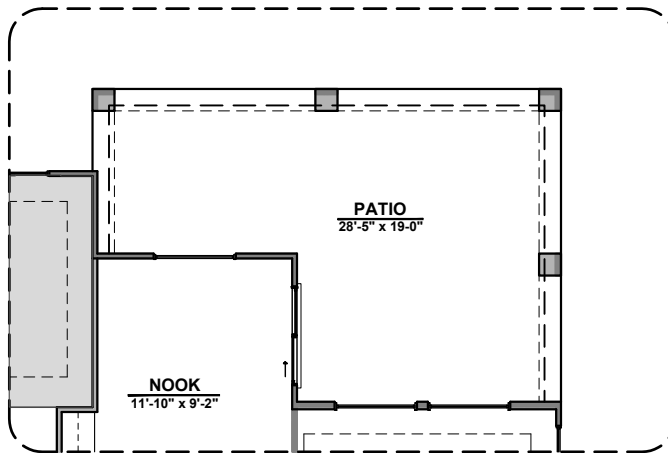

HAKES BROTHERS

Own the Home You Love.

LOW VOLTAGE LEGEND	
LOGO	DESCRIPTION
	CABLE TV
	CAT 5 DATA

Extended Patio