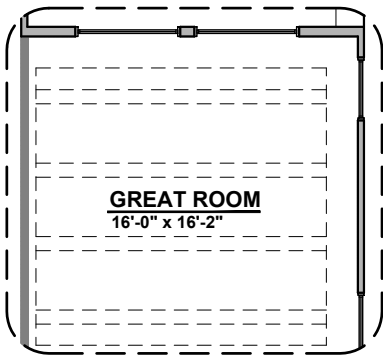

LOW VOLTAGE LEGEND	
LOGO	DESCRIPTION
	CABLE TV
	CAT 5 DATA

Stacking Door Option In Addition To Standard Door

Stacking Door Option ILO Standard Door

Tankless Water Heater

Ceiling Beam Treatment

Gourmet Kitchen