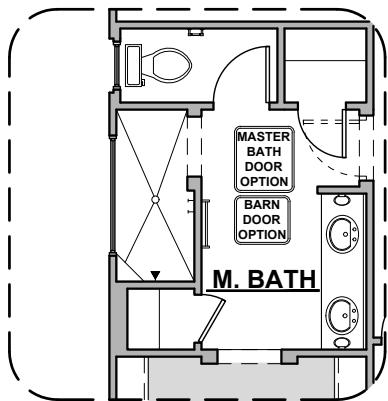

Own the Home You Love.

LOW VOLTAGE LEGEND	
LOGO	DESCRIPTION
	CABLE TV
	CAT 5 DATA

Deluxe Glass Shower

Traditional FP

Bath 3

Deluxe Tile Shower

Contemporary FP

Bedroom 5