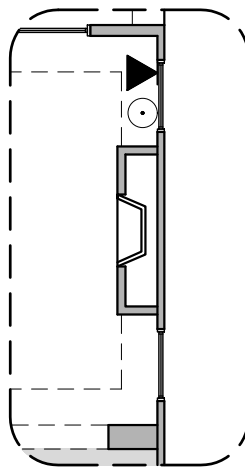

HAKES BROTHERS

Own the Home You Love.

LOW VOLTAGE LEGEND	
LOGO	DESCRIPTION
	CABLE TV
	CAT 5 DATA

Fireplace

Community: Hillside Park

www.hakesbrothers.com

Franklin Options