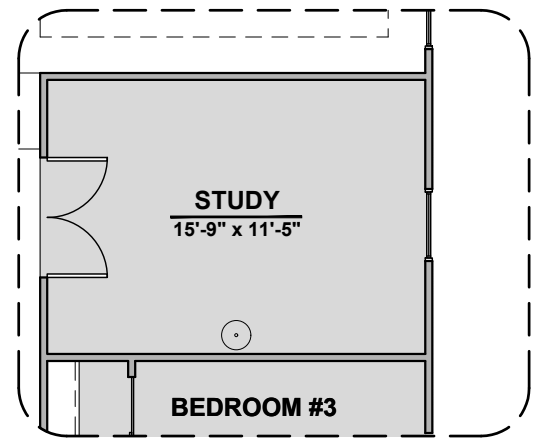

Study

Community: Hillside Park

www.hakesbrothers.com

Franklin Options