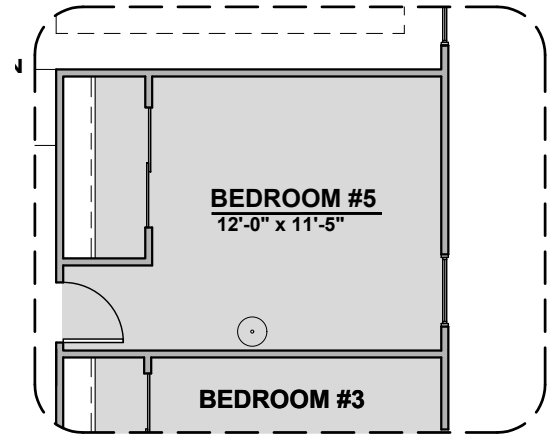

Own the Home You Love.

LOW VOLTAGE LEGEND	
LOGO	DESCRIPTION
	CABLE TV
	CAT 5 DATA

Deluxe Glass Shower

Traditional FP

Bath 3

Deluxe Tile Shower

Contemporary FP

Bedroom 5