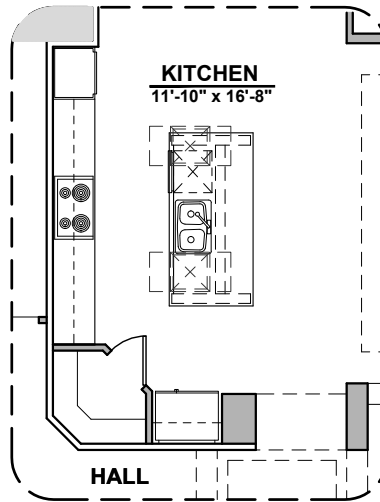

LOW VOLTAGE LEGEND	
LOGO	DESCRIPTION
	CABLE TV
	CAT 5 DATA

Stacking Door Option In Addition To Standard Door

Stacking Door Option ILO Standard Door

Tankless Water Heater

Ceiling Beam Treatment

Gourmet Kitchen