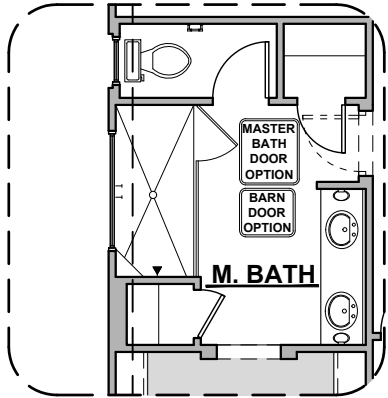

Own the Home You Love.

LOW VOLTAGE LEGEND	
LOGO	DESCRIPTION
	CABLE TV
	CAT 5 DATA

Deluxe Glass Shower

Traditional FP

Bath 3

Deluxe Tile Shower

Contemporary FP

Bedroom 5