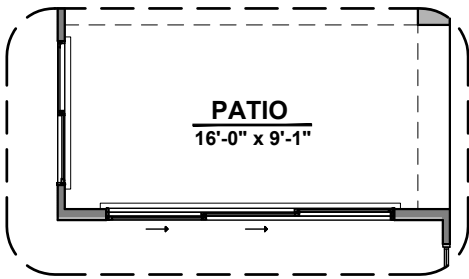

LOW VOLTAGE LEGEND	
LOGO	DESCRIPTION
	CABLE TV
	CAT 5 DATA

Stacking Door Option In Addition To Standard Door

Stacking Door Option ILO Standard Door

Tankless Water Heater

Ceiling Beam Treatment

Gourmet Kitchen