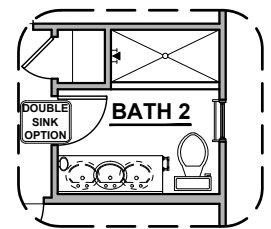

Bath 2 Shower

Community: Hillside Park

www.hakesbrothers.com

Franklin Options