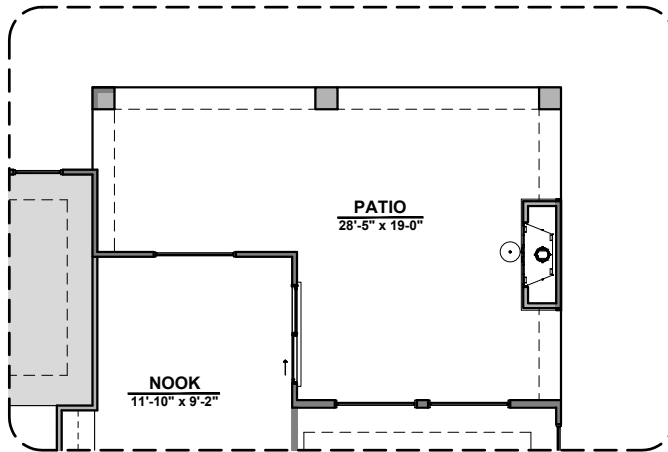

Outdoor Living

Community: Hillside Park

www.hakesbrothers.com

Franklin Options