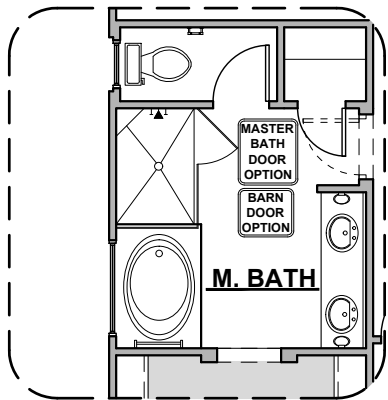

Own the Home You Love.

LOW VOLTAGE LEGEND	
LOGO	DESCRIPTION
	CABLE TV
	CAT 5 DATA

Deluxe Glass Shower

Traditional FP

Bath 3

Deluxe Tile Shower

Contemporary FP

Bedroom 5