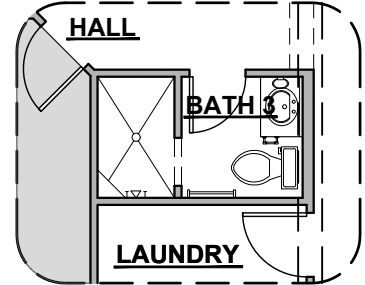

Own the Home You Love.

LOW VOLTAGE LEGEND	
LOGO	DESCRIPTION
	CABLE TV
	CAT 5 DATA

Deluxe Glass Shower

Traditional FP

Bath 3

Deluxe Tile Shower

Contemporary FP

Bedroom 5