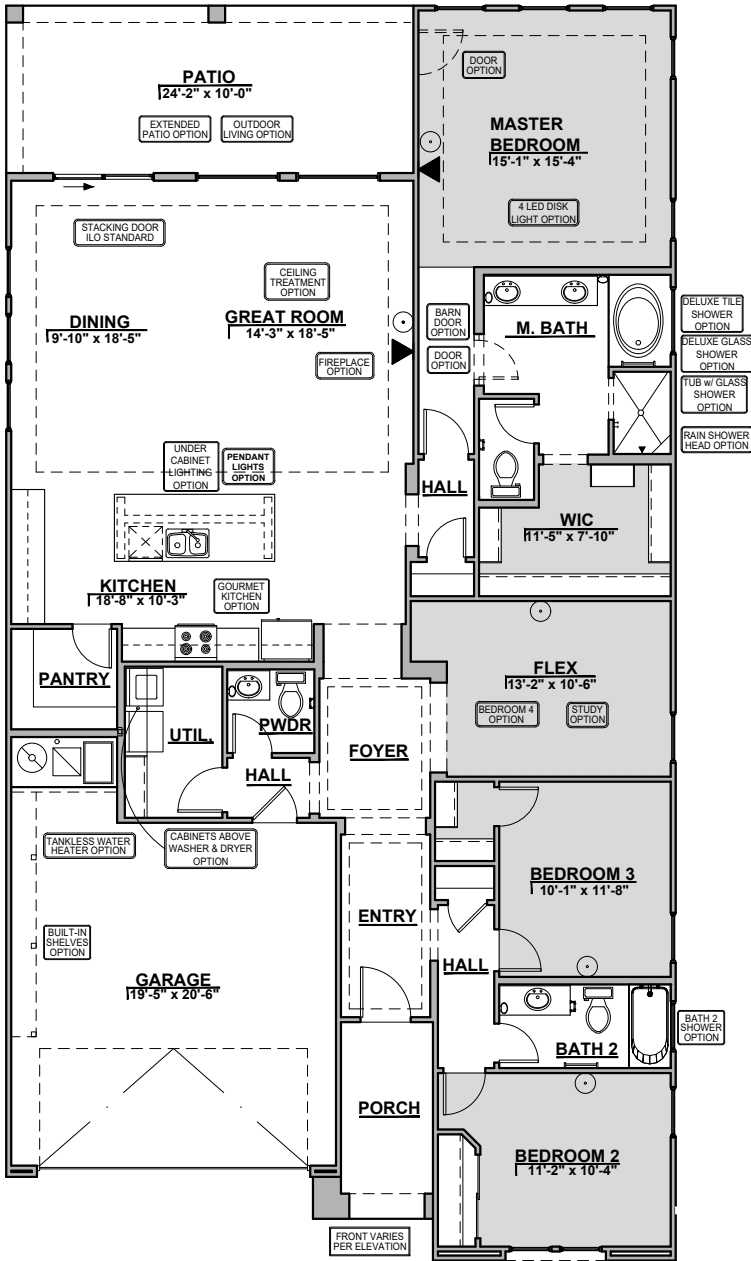

HAKES BROTHERS

Own the Home You Love.

LOGO	DESCRIPTION
	CABLE TV
	CAT 5 DATA

- Home is complete and accepted as built. _____
- Home construction is in process, buyer accepts all option locations.

Tuscan (B)

Spanish Colonial (A)

Mediterranean (E)

Contemporary (C)

Garage Orientation: Left Right

Community: Hillside Park

www.hakesbrothers.com

Mesilla

HAKES BROTHERS

Own the Home You Love.

LOW VOLTAGE LEGEND	
LOGO	DESCRIPTION
	CABLE TV
	CAT 5 DATA

Fireplace

Contemporary
Fireplace

Traditional
Fireplace

Gourmet Kitchen

Study

Bedroom #4

Barn Door

Community: Hillside Park

www.hakesbrothers.com

Mesilla Options

HAKES BROTHERS

Own the Home You Love.

LOW VOLTAGE LEGEND	
LOGO	DESCRIPTION
	CABLE TV
	CAT 5 DATA

Tub w/Glass Shower