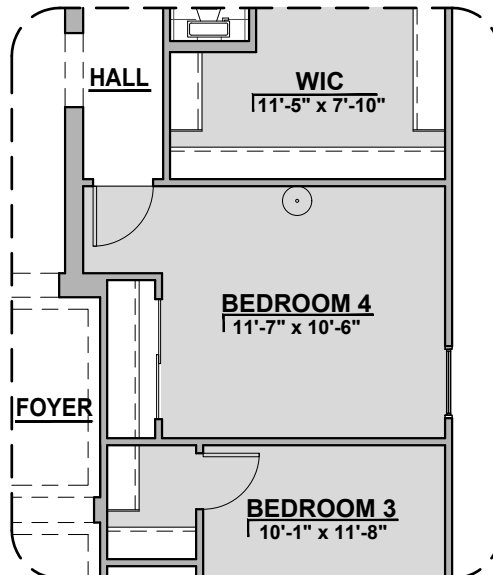

Own the Home You Love.

LOW VOLTAGE LEGEND	
LOGO	DESCRIPTION
	CABLE TV
	CAT 5 DATA

Fireplace

Contemporary
Fireplace

Traditional
Fireplace

Gourmet Kitchen

Study

Bedroom #4