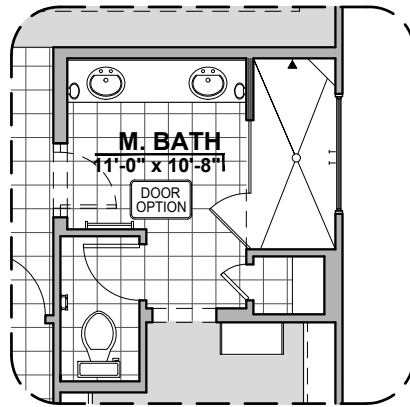

Barn Door

Community: Hillside Park

www.hakesbrothers.com

Mesilla Options

HAKES BROTHERS

Own the Home You Love.

LOW VOLTAGE LEGEND	
LOGO	DESCRIPTION
	CABLE TV
	CAT 5 DATA

Tub w/Glass Shower