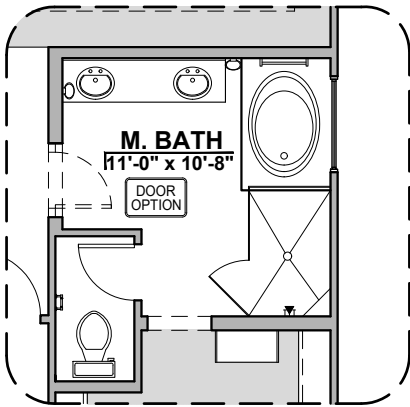

Barn Door

Community: Hillside Park

www.hakesbrothers.com

Mesilla Options

HAKES BROTHERS

Own the Home You Love.

LOW VOLTAGE LEGEND	
LOGO	DESCRIPTION
	CABLE TV
	CAT 5 DATA

Tub w/Glass Shower