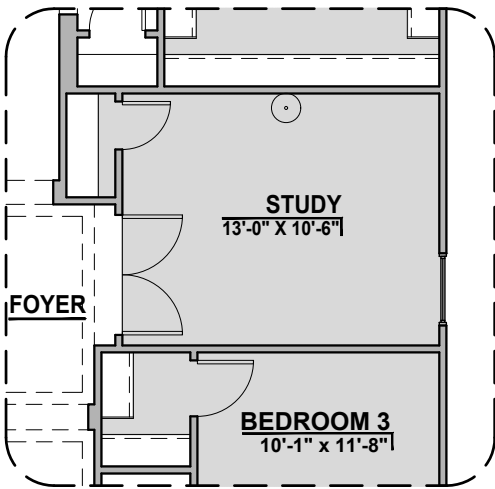

Own the Home You Love.

LOW VOLTAGE LEGEND	
LOGO	DESCRIPTION
	CABLE TV
	CAT 5 DATA

Fireplace

Contemporary
Fireplace

Traditional
Fireplace

Gourmet Kitchen

Study

Bedroom #4