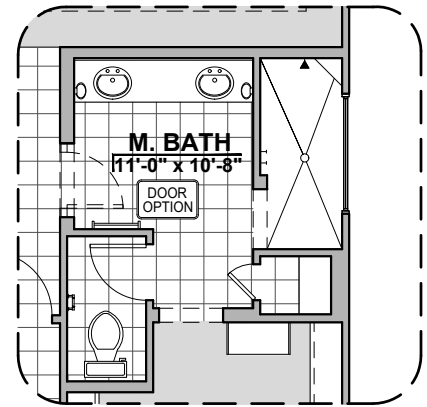

Deluxe Tile Shower