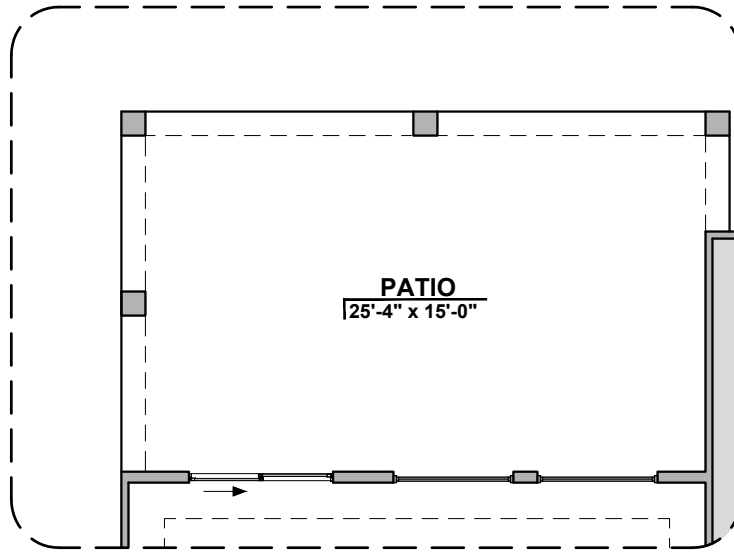

HAKES BROTHERS

Own the Home You Love.

LOW VOLTAGE LEGEND	
LOGO	DESCRIPTION
	CABLE TV
	CAT 5 DATA

Extended Patio