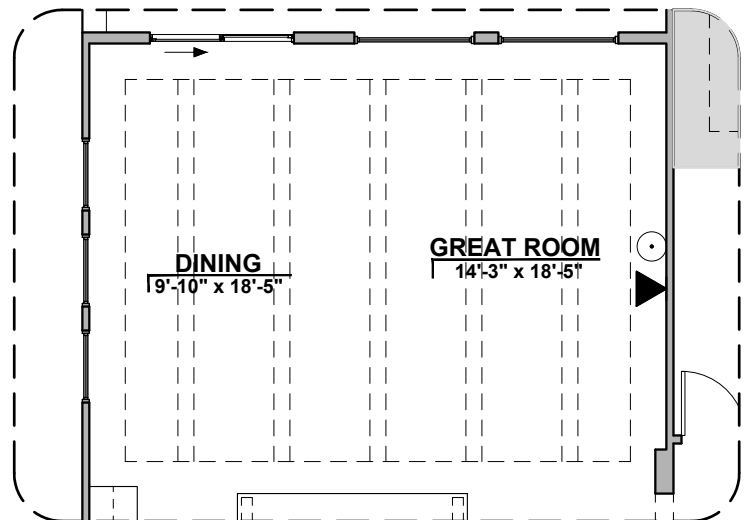

Deluxe Glass Shower

Deluxe Tile Shower

Bath 2 Shower

Tankless Water Heater

Stacking Door ILO Standard Door

Ceiling Treatment

Community: Hillside Park

www.hakesbrothers.com