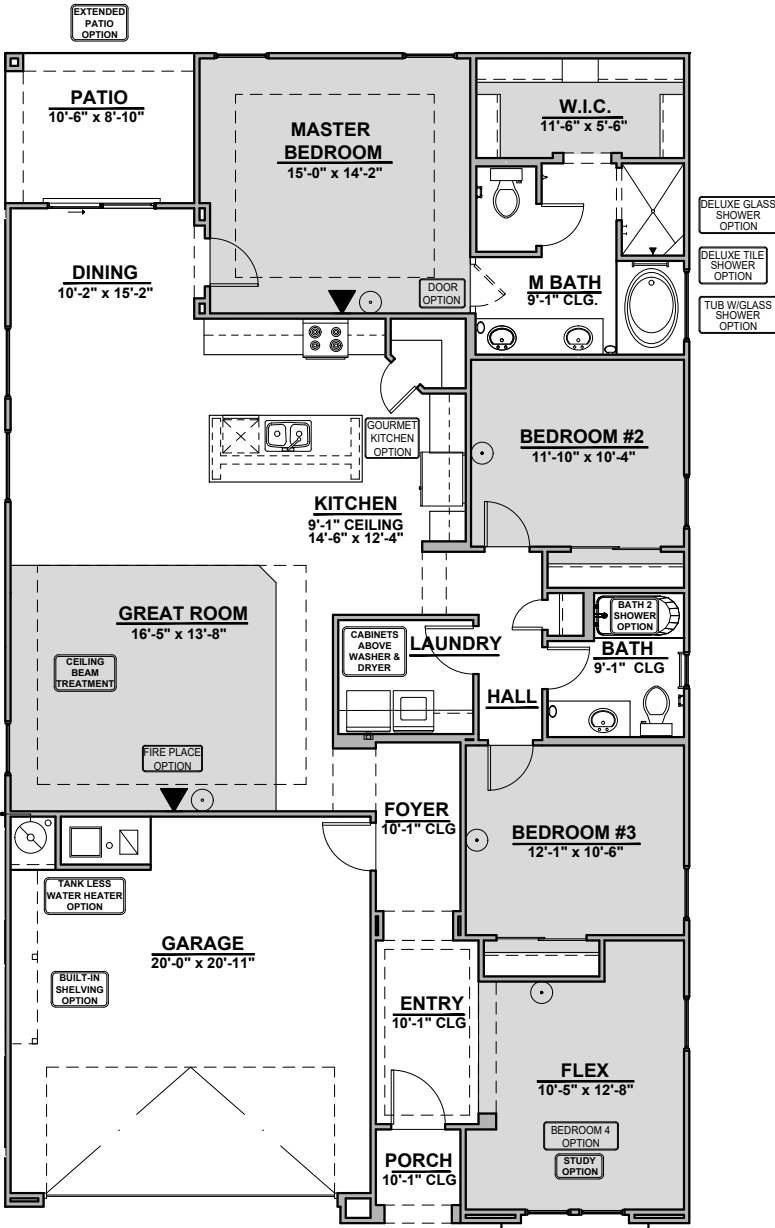

HAKES BROTHERS

Own the Home You Love.

LOW VOLTAGE LEGEND	
LOGO	DESCRIPTION
	CABLE TV
	CAT 5 DATA

- Home is complete and accepted as built. _____
- Home construction is in process, buyer accepts all option locations. _____

Tuscan (B)

Spanish Colonial (A)

Garage Orientation: Left Right
 Community: Hillside Park

www.hakesbrothers.com

Sage

HAKES BROTHERS

Own the Home You Love.

LOW VOLTAGE LEGEND	
LOGO	DESCRIPTION
	CABLE TV
	CAT 5 DATA