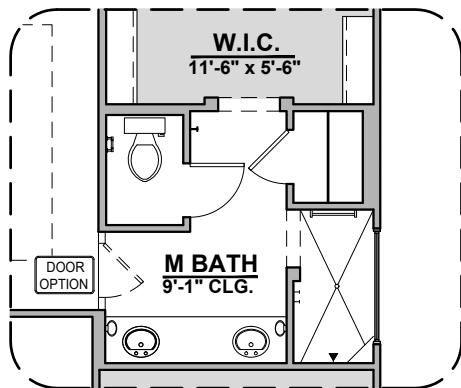

Deluxe Tile
Shower