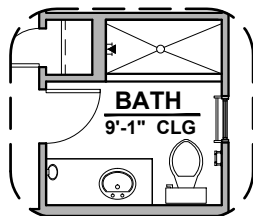

Fireplace

Traditional
Fireplace

Contemporary
Fireplace

Deluxe Tile
Shower

Tub w/ Glass
Shower

Deluxe Glass
Shower

Bath 2 Shower

Tankless Water
Heater