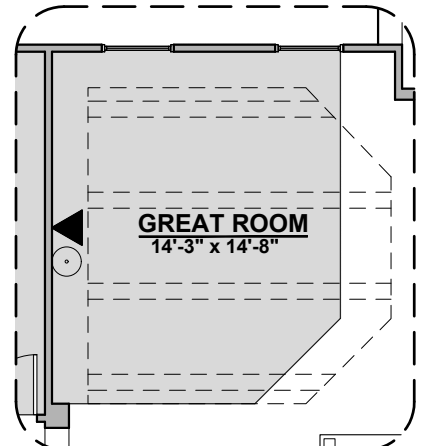

## Valencia Options

LOW VOLTAGE LEGEND	
LOGO	DESCRIPTION
	CABLE TV
	CAT 5 DATA

**Stacking Door ILO Standard Door**

**Gourmet Kitchen Option**

**Stacking Door In Addition to Standard Door**

**Ceiling Beam Treatment**