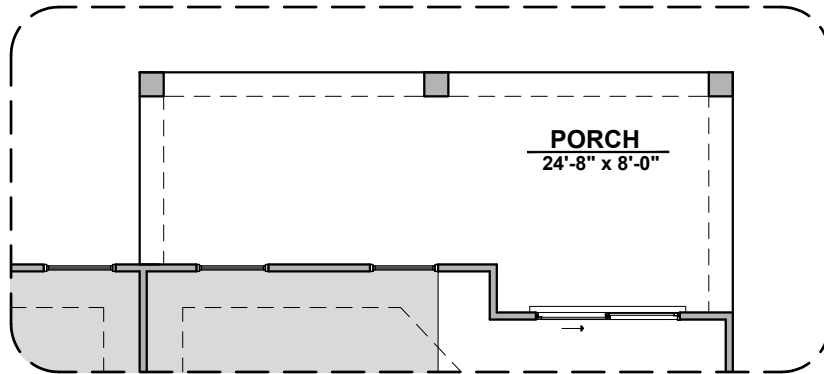

## Valencia Options

LOW VOLTAGE LEGEND	
LOGO	DESCRIPTION
	CABLE TV
	CAT 5 DATA

**Stacking Door ILO Standard Door**

**Gourmet Kitchen Option**

**Stacking Door In Addition to Standard Door**

**Ceiling Beam Treatment**