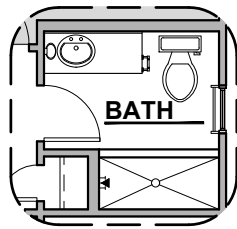

# HAKES BROTHERS

Own the Home You Love.

LOW VOLTAGE LEGEND	
LOGO	DESCRIPTION
	CABLE TV
	CAT 5 DATA

Tub w/ Glass Shower

Deluxe Tile Shower

Deluxe Glass Shower

Barn Door

Bath 2 Shower