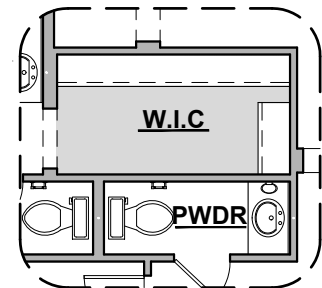

Powder Room Option

Community: Hillside Park

www.hakesbrothers.com

Valencia Options