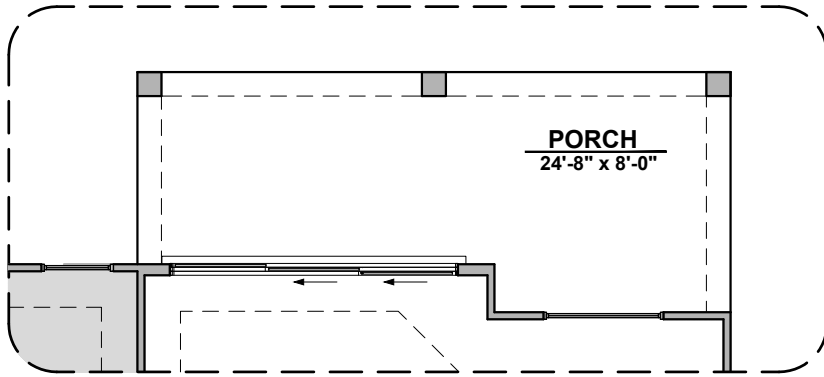

## Valencia Options

LOW VOLTAGE LEGEND	
LOGO	DESCRIPTION
	CABLE TV
	CAT 5 DATA

**Stacking Door ILO Standard Door**

**Gourmet Kitchen Option**

**Stacking Door In Addition to Standard Door**

**Ceiling Beam Treatment**