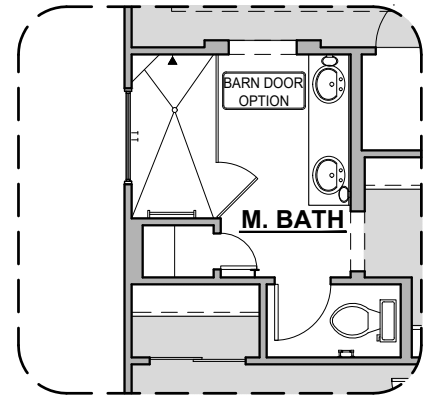

# HAKES BROTHERS

Own the Home You Love.

LOW VOLTAGE LEGEND	
LOGO	DESCRIPTION
	CABLE TV
	CAT 5 DATA

Tub w/ Glass Shower

Deluxe Tile Shower

Deluxe Glass Shower

Barn Door

Bath 2 Shower