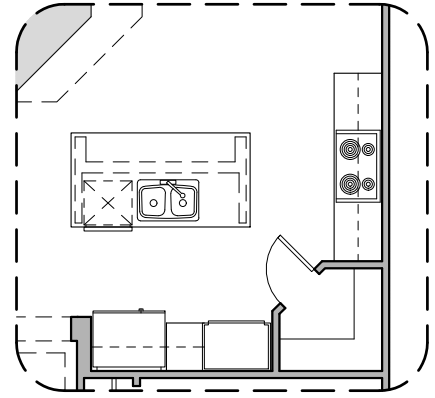

## Valencia Options

LOW VOLTAGE LEGEND	
LOGO	DESCRIPTION
	CABLE TV
	CAT 5 DATA

**Stacking Door ILO Standard Door**

**Gourmet Kitchen Option**

**Stacking Door In Addition to Standard Door**

**Ceiling Beam Treatment**