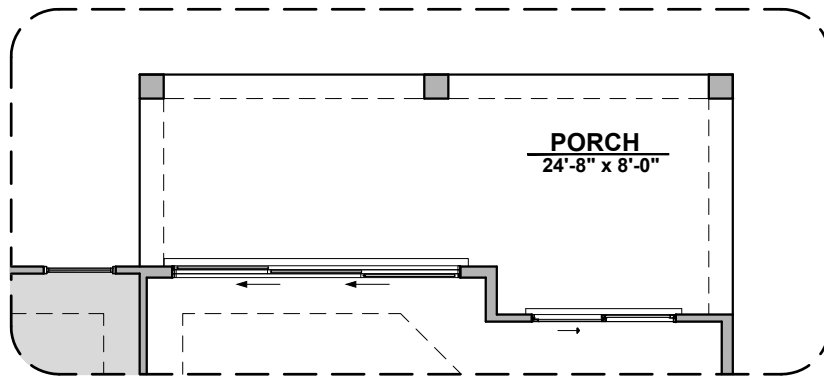

## Valencia Options

LOW VOLTAGE LEGEND	
LOGO	DESCRIPTION
	CABLE TV
	CAT 5 DATA

**Stacking Door ILO Standard Door**

**Gourmet Kitchen Option**

**Stacking Door In Addition to Standard Door**

**Ceiling Beam Treatment**