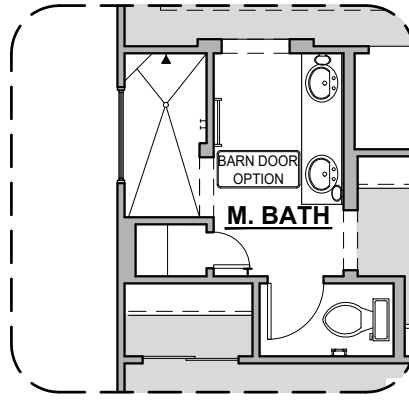

# HAKES BROTHERS

Own the Home You Love.

LOW VOLTAGE LEGEND	
LOGO	DESCRIPTION
	CABLE TV
	CAT 5 DATA

Tub w/ Glass Shower

Deluxe Tile Shower

Deluxe Glass Shower

Barn Door

Bath 2 Shower