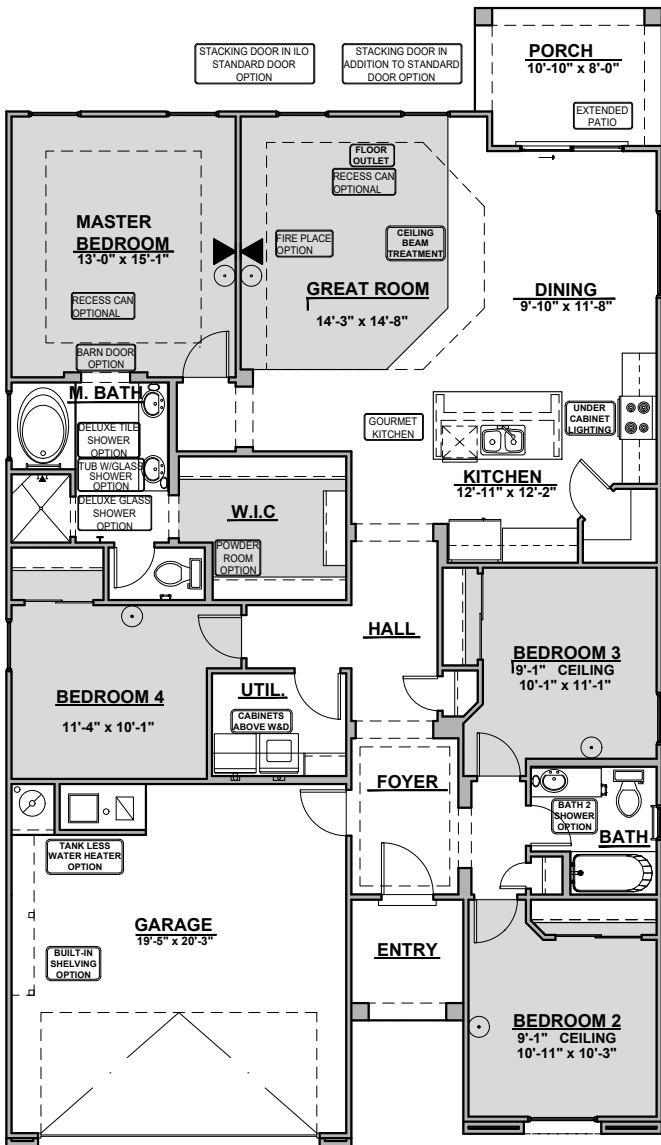

# HAKES BROTHERS

Own the Home You Love.

LOW VOLTAGE LEGEND	
LOGO	DESCRIPTION
	CABLE TV
	CAT 5 DATA

- Home is complete and accepted as built. \_\_\_\_\_
- Home construction is in process, buyer accepts all option locations. \_\_\_\_\_

Tuscan (B)

Spanish Colonial (A)

Garage Orientation: Left Right

Community: Hillside Park

[www.hakesbrothers.com](http://www.hakesbrothers.com)

# HAKES BROTHERS

Own the Home You Love.

LOW VOLTAGE LEGEND	
LOGO	DESCRIPTION
	CABLE TV
	CAT 5 DATA

Tub w/ Glass Shower

Deluxe Tile Shower

Deluxe Glass Shower

Barn Door

Bath 2 Shower