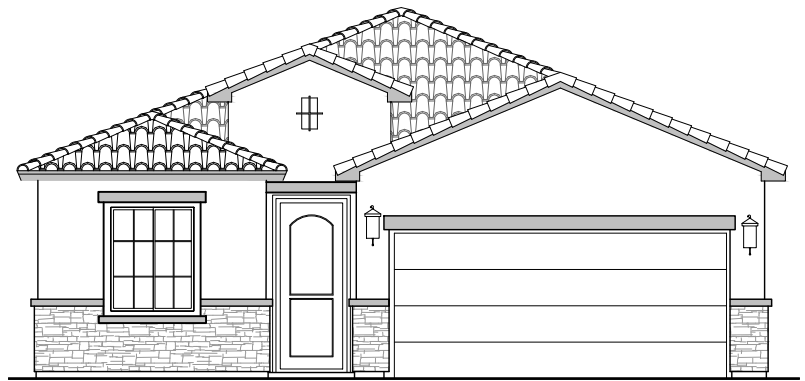

HAKES BROTHERS

Own The Home You Love

LOW VOLTAGE LEGEND	
LOGO	DESCRIPTION
	CABLE TV
	CAT 5 DATA

- Home is complete and accepted as built. _____
- Home construction is in process, buyer accepts all option locations. _____

Tuscan

Mediterranean

Garage Orientation: Left Right

Community: Valle Del Prado

www.hakesbrothers.com

2180 Plan

HAKES BROTHERS

Own The Home You Love

LOW VOLTAGE LEGEND	
LOGO	DESCRIPTION
	CABLE TV
	CAT 5 DATA

Fire Place

Traditional
Fireplace

Contemporary
Fireplace

KITCHEN
9'-1" CEILING
8'-8" x 15'-2"

Gourmet
kitchen

SECOND MSTR
9'-1" CEILING
13'-1" x 12'-11"