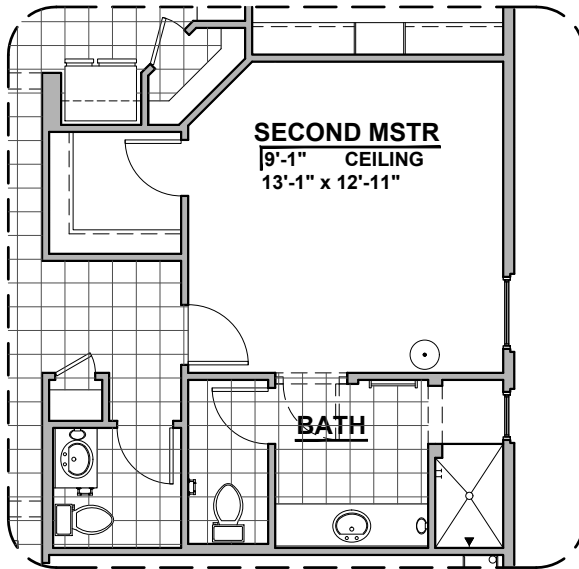

LOW VOLTAGE LEGEND	
LOGO	DESCRIPTION
	CABLE TV
	CAT 5 DATA

Fire Place

Traditional
Fireplace

Contemporary
Fireplace

KITCHEN
9'-1" CEILING
8'-8" x 15'-2"

Gourmet
kitchen

SECOND MSTR
9'-1" CEILING
13'-1" x 12'-11"

BATH

Guest Suite

M. BATH

Tub w/ Tile Shower

Stacking Door ILO
Standard Door

BEDROOM 5
9'-1" CEILING
10'-5" x 10'-0"

Bedroom #5

Community: Valle Del Prado