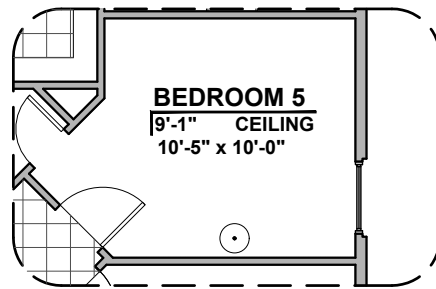

LOW VOLTAGE LEGEND	
LOGO	DESCRIPTION
	CABLE TV
	CAT 5 DATA

Fire Place

Traditional
Fireplace

Contemporary
Fireplace

KITCHEN
9'-1" CEILING
8'-8" x 15'-2"

Gourmet
kitchen

SECOND MSTR
9'-1" CEILING
13'-1" x 12'-11"

BATH

Guest Suite

M. BATH

Tub w/ Tile Shower

Stacking Door ILO
Standard Door

BEDROOM 5
9'-1" CEILING
10'-5" x 10'-0"

Bedroom #5

Community: Valle Del Prado