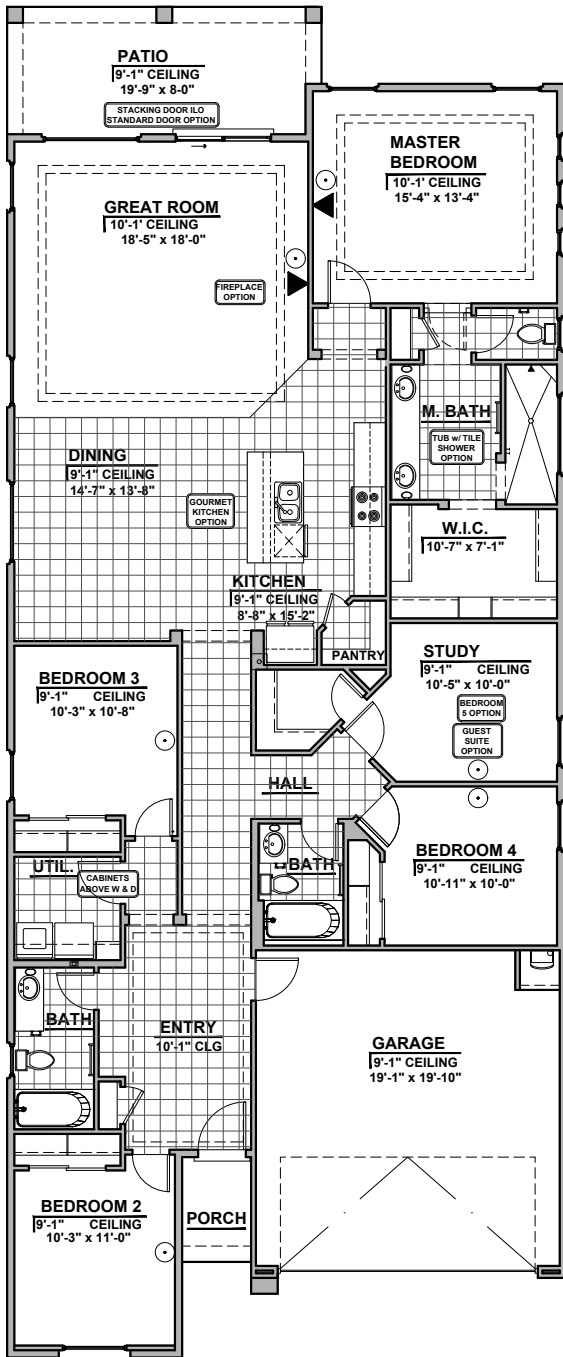

HAKES BROTHERS

Own The Home You Love

LOW VOLTAGE LEGEND	
LOGO	DESCRIPTION
	CABLE TV
	CAT 5 DATA

- Home is complete and accepted as built. _____
- Home construction is in process, buyer accepts all option locations. _____

Tuscan

Mediterranean

Garage Orientation: Left Right

Community: Valle Del Prado

www.hakesbrothers.com

2180 Plan

HAKES BROTHERS

Own The Home You Love

LOW VOLTAGE LEGEND	
LOGO	DESCRIPTION
	CABLE TV
	CAT 5 DATA

Fire Place

Traditional
Fireplace

Contemporary
Fireplace

KITCHEN
9'-1" CEILING
8'-8" x 15'-2"

Gourmet
kitchen

SECOND MSTR
9'-1" CEILING
13'-1" x 12'-11"

BATH

Guest Suite

M. BATH

Tub w/ Tile Shower

Stacking Door ILO
Standard Door

BEDROOM 5
9'-1" CEILING
10'-5" x 10'-0"

Bedroom #5

Community: Valle Del Prado