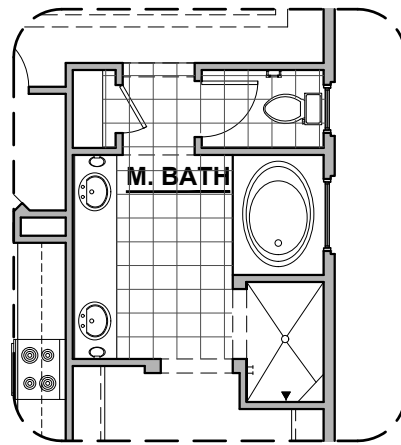

LOW VOLTAGE LEGEND	
LOGO	DESCRIPTION
	CABLE TV
	CAT 5 DATA

Fire Place

Traditional
Fireplace

Contemporary
Fireplace

KITCHEN
9'-1" CEILING
8'-8" x 15'-2"

Gourmet
kitchen

SECOND MSTR
9'-1" CEILING
13'-1" x 12'-11"

BATH

Guest Suite

M. BATH

Tub w/ Tile Shower

Stacking Door ILO
Standard Door

BEDROOM 5
9'-1" CEILING
10'-5" x 10'-0"

Bedroom #5

Community: Valle Del Prado