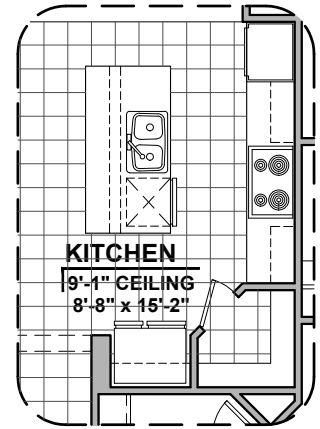

LOW VOLTAGE LEGEND	
LOGO	DESCRIPTION
	CABLE TV
	CAT 5 DATA

Fire Place

Traditional
Fireplace

Contemporary
Fireplace

KITCHEN
9'-1" CEILING
8'-8" x 15'-2"

Gourmet
kitchen

SECOND MSTR
9'-1" CEILING
13'-1" x 12'-11"

BATH

Guest Suite

M. BATH

Tub w/ Tile Shower

Stacking Door ILO
Standard Door

BEDROOM 5
9'-1" CEILING
10'-5" x 10'-0"

Bedroom #5

Community: Valle Del Prado