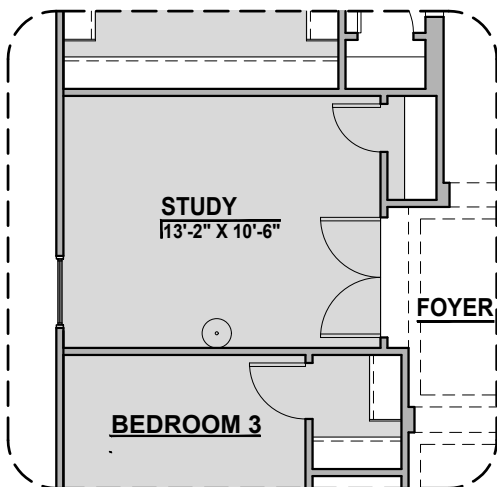

LOW VOLTAGE LEGEND	
LOGO	DESCRIPTION
	CABLE TV
	CAT 5 DATA

FirePlace

Contemporary
FirePlace

Traditional
FirePlace

Gourmet Kitchen

Study Room

Bedroom #4

Barn Door

Kingston Options

2,124 Square Feet

Community: Red Hawk Villas

LOW VOLTAGE LEGEND	
LOGO	DESCRIPTION
	CABLE TV
	CAT 5 DATA

Tub w/Glass Shower

Deluxe Glass Shower

Deluxe Tile Shower

Tankless Water Heater

Stacking Door ILO Standard Door

Ceiling Beam Treatment

Kingston Options

2,124 Square Feet

Community: Red Hawk Villas

LOW VOLTAGE LEGEND	
LOGO	DESCRIPTION
	CABLE TV
	CAT 5 DATA

Extended Patio

Outdoor Living