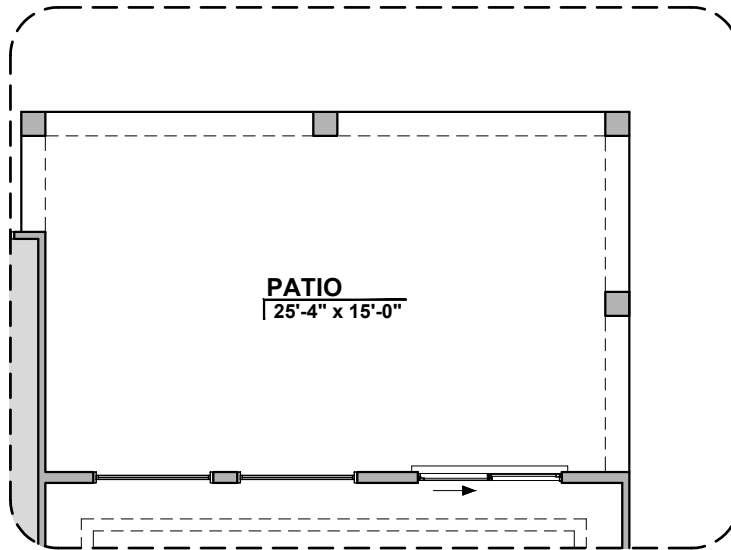

Stacking Door ILO Standard Door

Ceiling Beam Treatment

Kingston Options

2,124 Square Feet

Community: Red Hawk Villas

LOW VOLTAGE LEGEND	
LOGO	DESCRIPTION
	CABLE TV
	CAT 5 DATA

Extended Patio

Outdoor Living