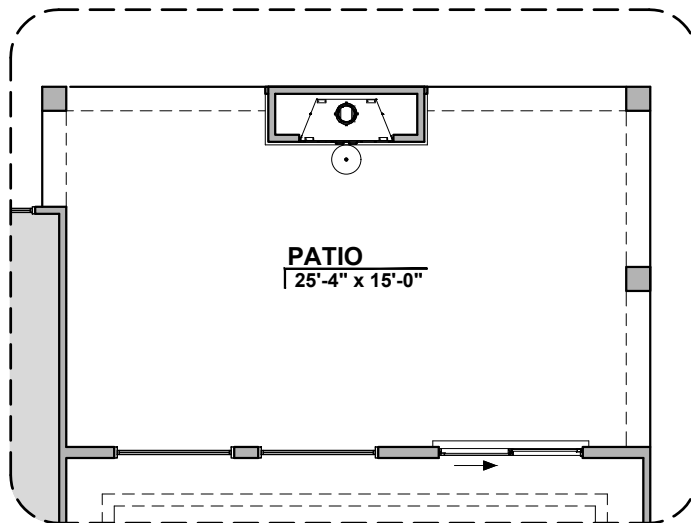

Stacking Door ILO Standard Door

Ceiling Beam Treatment

Kingston Options

2,124 Square Feet

Community: Red Hawk Villas

LOW VOLTAGE LEGEND	
LOGO	DESCRIPTION
	CABLE TV
	CAT 5 DATA

Extended Patio

Outdoor Living