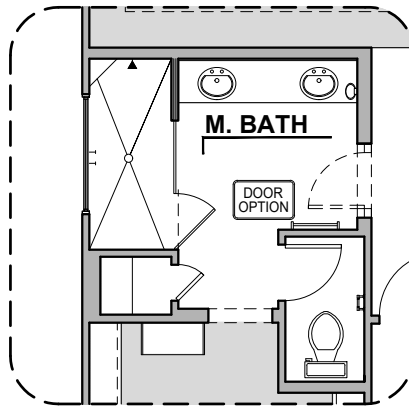

Kingston Options

2,124 Square Feet

Community: Red Hawk Villas

LOW VOLTAGE LEGEND	
LOGO	DESCRIPTION
	CABLE TV
	CAT 5 DATA

Tub w/Glass Shower

Deluxe Glass Shower

Deluxe Tile Shower

Tankless Water Heater

Stacking Door ILO Standard Door

Ceiling Beam Treatment

Kingston Options

2,124 Square Feet

Community: Red Hawk Villas

LOW VOLTAGE LEGEND	
LOGO	DESCRIPTION
	CABLE TV
	CAT 5 DATA

Extended Patio

Outdoor Living