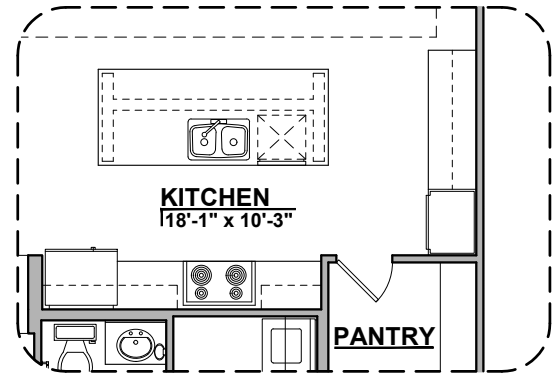

LOW VOLTAGE LEGEND	
LOGO	DESCRIPTION
	CABLE TV
	CAT 5 DATA

FirePlace

Contemporary
FirePlace

Traditional
FirePlace

Gourmet Kitchen

Study Room

Bedroom #4

Barn Door