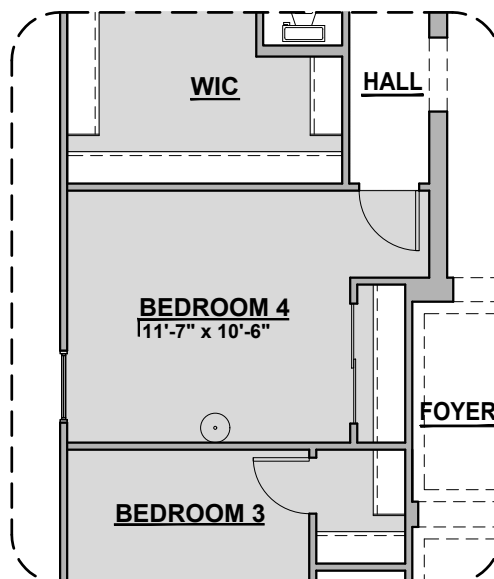

LOW VOLTAGE LEGEND	
LOGO	DESCRIPTION
	CABLE TV
	CAT 5 DATA

FirePlace

Contemporary
FirePlace

Traditional
FirePlace

Gourmet Kitchen

Study Room

Bedroom #4

Barn Door

Kingston Options

2,124 Square Feet

Community: Red Hawk Villas

LOW VOLTAGE LEGEND	
LOGO	DESCRIPTION
	CABLE TV
	CAT 5 DATA

Tub w/Glass Shower

Deluxe Glass Shower

Deluxe Tile Shower

Tankless Water Heater

Stacking Door ILO Standard Door

Ceiling Beam Treatment

Kingston Options

2,124 Square Feet

Community: Red Hawk Villas

LOW VOLTAGE LEGEND	
LOGO	DESCRIPTION
	CABLE TV
	CAT 5 DATA

Extended Patio

Outdoor Living