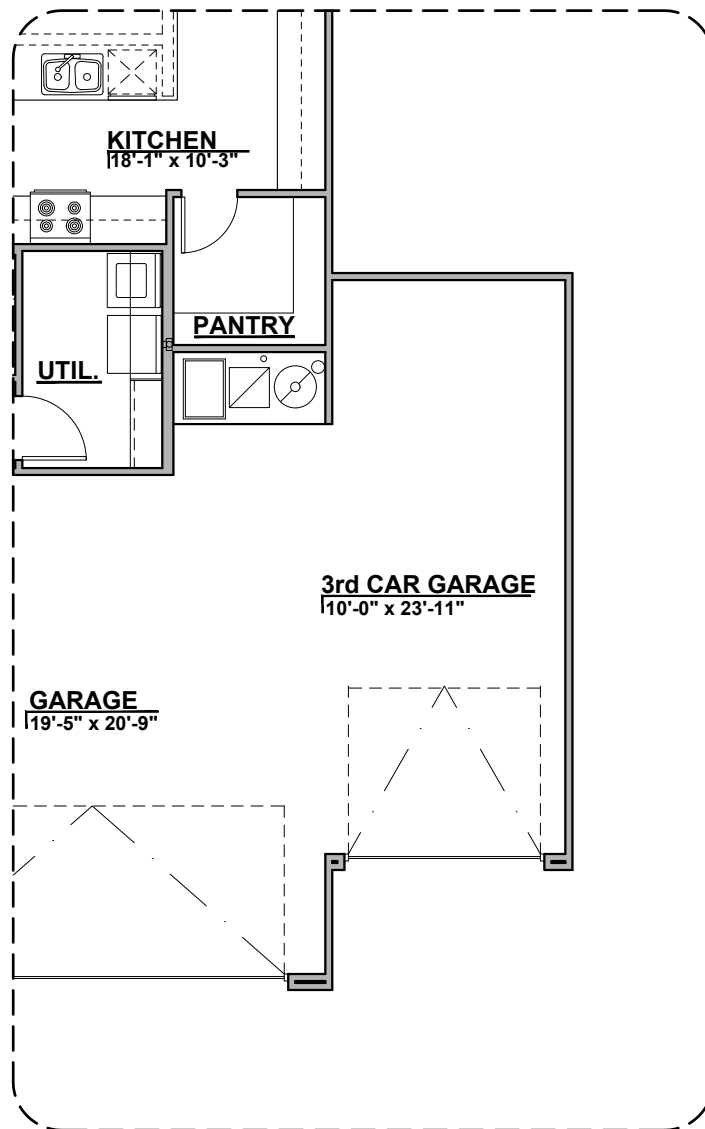

Kingston Options

2,124 Square Feet

Community: Red Hawk Villas

LOW VOLTAGE LEGEND	
LOGO	DESCRIPTION
	CABLE TV
	CAT 5 DATA

Tub w/Glass Shower

Deluxe Glass Shower

Deluxe Tile Shower

Tankless Water Heater

Stacking Door ILO Standard Door

Ceiling Beam Treatment

Kingston Options

2,124 Square Feet

Community: Red Hawk Villas

LOW VOLTAGE LEGEND	
LOGO	DESCRIPTION
	CABLE TV
	CAT 5 DATA

Extended Patio

Outdoor Living

Kingston Options

2,124 Square Feet

Community: Red Hawk Villas

LOW VOLTAGE LEGEND	
LOGO	DESCRIPTION
	CABLE TV
	CAT 5 DATA

3rd Car Garage