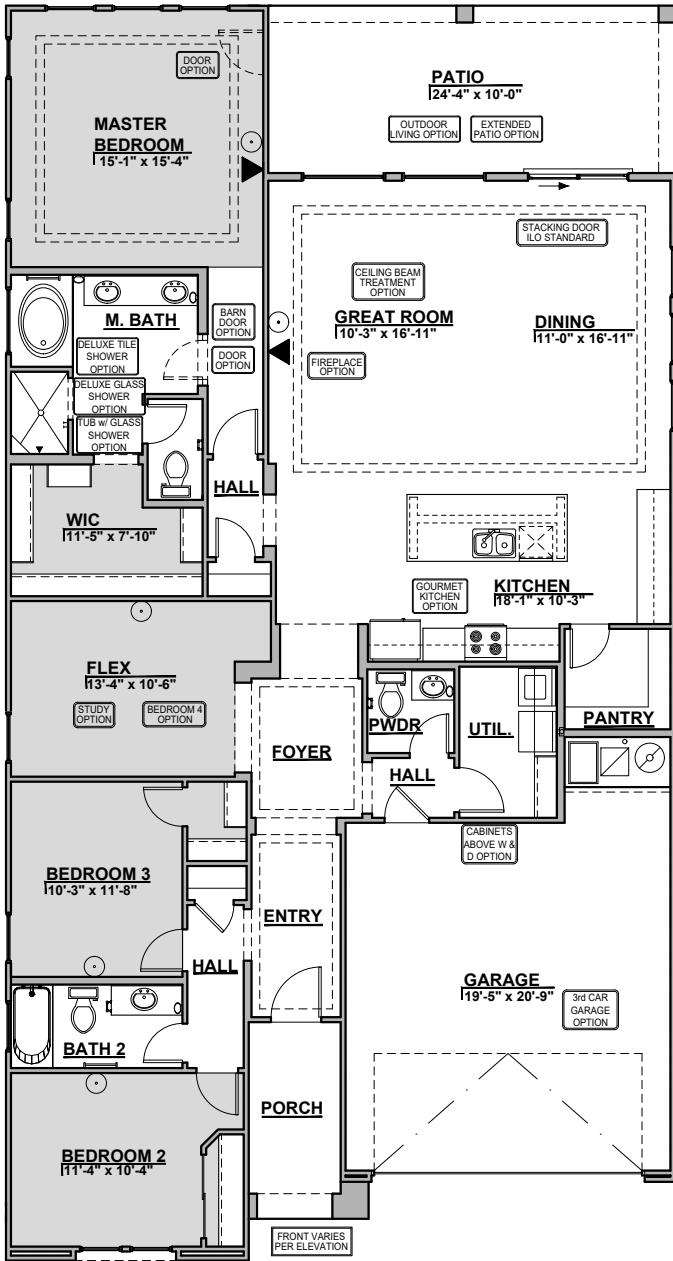

Kingston

2,124 Square Feet

Community: Red Hawk Villas

LOW VOLTAGE LEGEND	
LOGO	DESCRIPTION
	CABLE TV
	CAT 5 DATA

Spanish Colonial (A)

Tuscan (B)

Contemporary (C)

Mediterranean (E)

Garage Orientation: Left Right

Home is complete and accepted as built. _____

Home construction is in process, buyer accepts all option locations. _____

Kingston Options

2,124 Square Feet

Community: Red Hawk Villas

LOW VOLTAGE LEGEND	
LOGO	DESCRIPTION
	CABLE TV
	CAT 5 DATA

FirePlace

Contemporary
FirePlace

Traditional
FirePlace

Gourmet Kitchen

Study Room

Bedroom #4

Barn Door

Kingston Options

2,124 Square Feet

Community: Red Hawk Villas

LOW VOLTAGE LEGEND	
LOGO	DESCRIPTION
	CABLE TV
	CAT 5 DATA

Tub w/Glass Shower

Deluxe Glass Shower

Deluxe Tile Shower

Tankless Water Heater