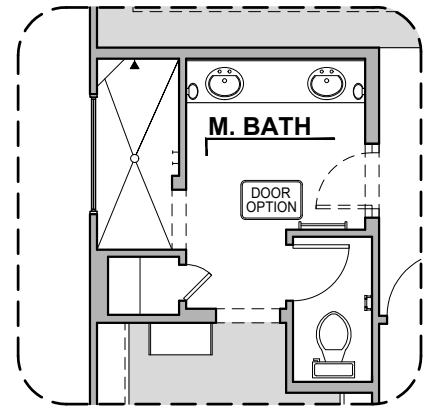

Kingston Options

2,124 Square Feet

Community: Red Hawk Villas

LOW VOLTAGE LEGEND	
LOGO	DESCRIPTION
	CABLE TV
	CAT 5 DATA

Tub w/Glass Shower

Deluxe Glass Shower

Deluxe Tile Shower

Tankless Water Heater

Stacking Door ILO Standard Door

Ceiling Beam Treatment

Kingston Options

2,124 Square Feet

Community: Red Hawk Villas

LOW VOLTAGE LEGEND	
LOGO	DESCRIPTION
	CABLE TV
	CAT 5 DATA

Extended Patio

Outdoor Living