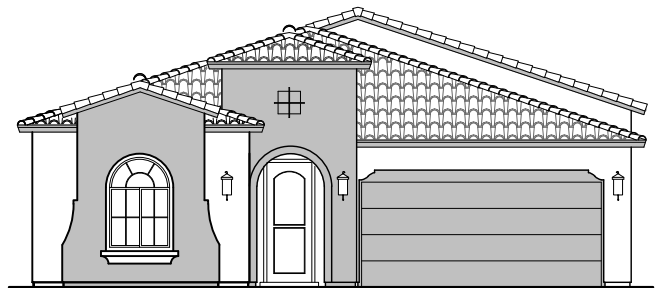

Kingston

2,124 Square Feet

Community: Red Hawk Villas

LOW VOLTAGE LEGEND	
LOGO	DESCRIPTION
	CABLE TV
	CAT 5 DATA

Spanish Colonial (A)

Tuscan (B)

Contemporary (C)

Mediterranean (E)

Garage Orientation: Left Right

Home is complete and accepted as built. _____

Home construction is in process, buyer accepts all option locations. _____

Kingston Options

2,124 Square Feet

Community: Red Hawk Villas