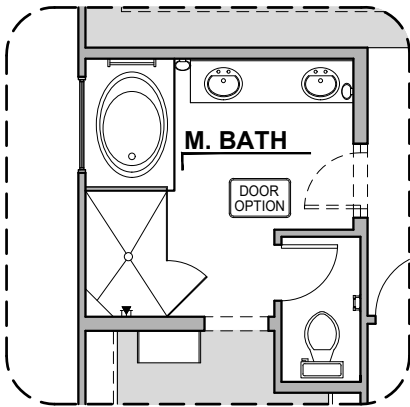

LOW VOLTAGE LEGEND	
LOGO	DESCRIPTION
	CABLE TV
	CAT 5 DATA

FirePlace

Contemporary
FirePlace

Traditional
FirePlace

Gourmet Kitchen

Study Room

Bedroom #4

Barn Door

Kingston Options

2,124 Square Feet

Community: Red Hawk Villas

LOW VOLTAGE LEGEND	
LOGO	DESCRIPTION
	CABLE TV
	CAT 5 DATA

Tub w/Glass Shower

Deluxe Glass Shower

Deluxe Tile Shower

Tankless Water Heater