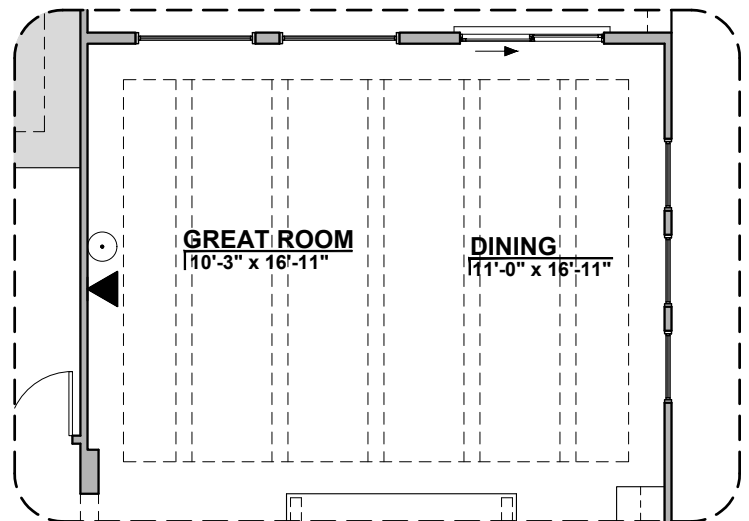

Kingston Options

2,124 Square Feet

Community: Red Hawk Villas

LOW VOLTAGE LEGEND	
LOGO	DESCRIPTION
	CABLE TV
	CAT 5 DATA

Tub w/Glass Shower

Deluxe Glass Shower

Deluxe Tile Shower

Tankless Water Heater

Stacking Door ILO Standard Door

Ceiling Beam Treatment

Kingston Options

2,124 Square Feet

Community: Red Hawk Villas

LOW VOLTAGE LEGEND	
LOGO	DESCRIPTION
	CABLE TV
	CAT 5 DATA

Extended Patio

Outdoor Living