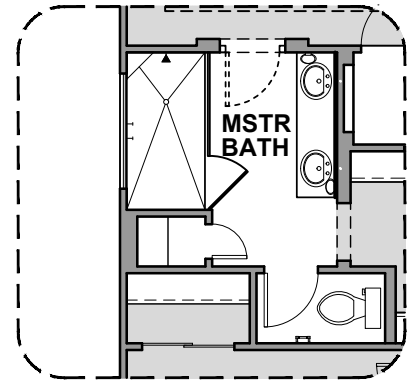

Home construction is in process, buyer accepts all option locations. _____

Magdalena Options

1,733 Square Feet
Community: Red Hawk Villas

LOW VOLTAGE LEGEND	
LOGO	DESCRIPTION
	CABLE TV
	CAT 5 DATA

Deluxe Tile Shower

Tub w/ Glass Shower

Deluxe Glass Shower

Ceiling Beam Treatment

Barn Door

Ext. Fireplace

Powder Room

Int. Fireplace

Fireplace
(Not available with
Multi-Slide Door Option)

Gourmet Kitchen

Magdalena Options

1,733 Square Feet

Community: Red Hawk Villas

LOW VOLTAGE LEGEND	
LOGO	DESCRIPTION
	CABLE TV
	CAT 5 DATA

**Stacking Door Option
in Addition To Standard Door**

**Stacking Door Option ILO
Standard Door**