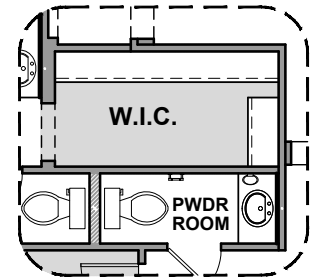

Tub w/ Glass Shower

Deluxe Glass Shower

Ceiling Beam Treatment

Barn Door

Ext. Fireplace

Powder Room

Int. Fireplace

Fireplace
(Not available with
Multi-Slide Door Option)

Gourmet Kitchen

Magdalena Options

1,733 Square Feet

Community: Red Hawk Villas

LOW VOLTAGE LEGEND	
LOGO	DESCRIPTION
	CABLE TV
	CAT 5 DATA

**Stacking Door Option
in Addition To Standard Door**

**Stacking Door Option ILO
Standard Door**