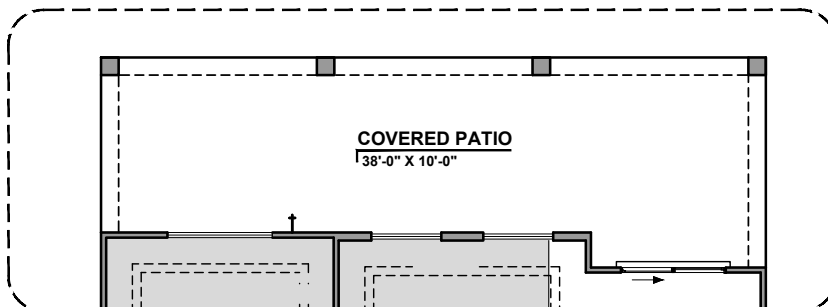

Extended Patio