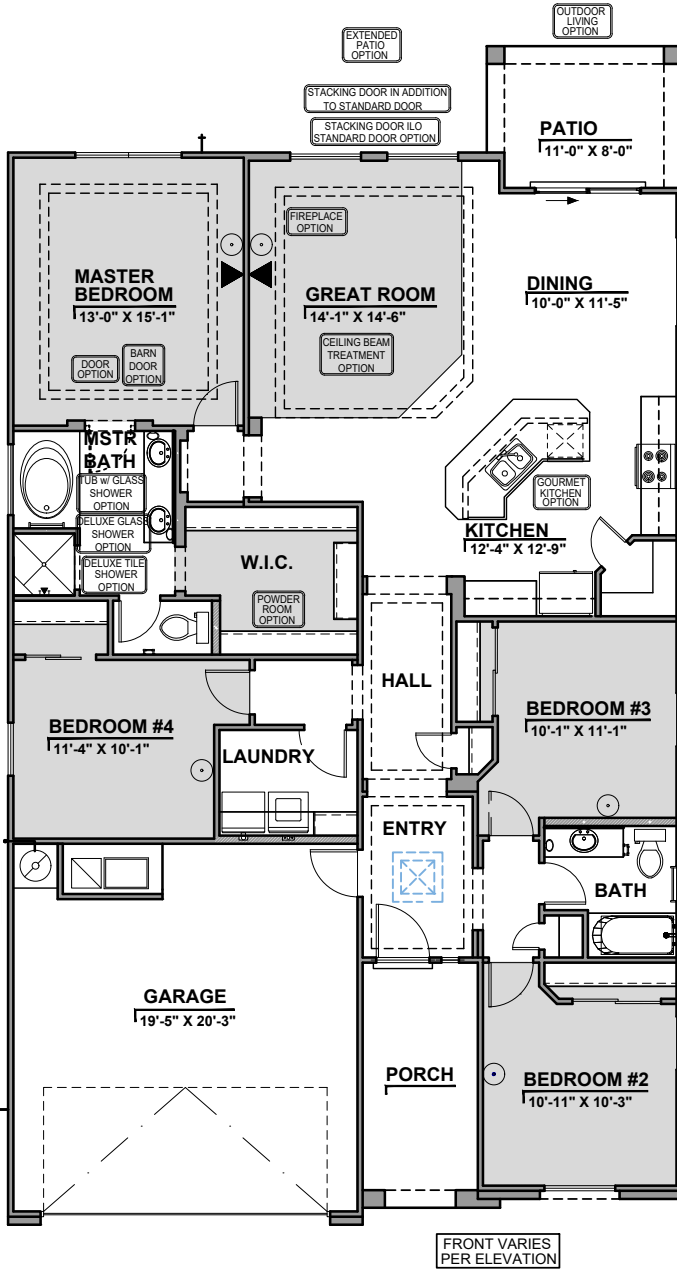

Magdalena

1,733 Square Feet

Community: Red Hawk Villas

LOW VOLTAGE LEGEND	
LOGO	DESCRIPTION
	CABLE TV
	CAT 5 DATA

Spanish Colonial (A)

Tuscan (B)

Garage Orientation: Left Right

Home is complete and accepted as built. _____

Home construction is in process, buyer accepts all option locations. _____

Magdalena Options

1,733 Square Feet
Community: Red Hawk Villas

LOW VOLTAGE LEGEND	
LOGO	DESCRIPTION
	CABLE TV
	CAT 5 DATA

Deluxe Tile Shower

Tub w/ Glass Shower

Deluxe Glass Shower

Ceiling Beam Treatment

Barn Door

Ext. Fireplace

Powder Room

Int. Fireplace

Fireplace
(Not available with
Multi-Slide Door Option)

Gourmet Kitchen

Magdalena Options

1,733 Square Feet

Community: Red Hawk Villas

LOW VOLTAGE LEGEND	
LOGO	DESCRIPTION
	CABLE TV
	CAT 5 DATA

**Stacking Door Option
in Addition To Standard Door**

**Stacking Door Option ILO
Standard Door**