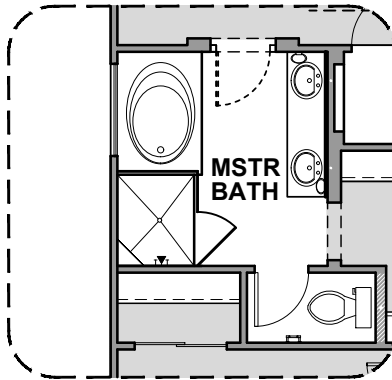

Home construction is in process, buyer accepts all option locations. _____

Magdalena Options

1,733 Square Feet
Community: Red Hawk Villas

LOW VOLTAGE LEGEND	
LOGO	DESCRIPTION
	CABLE TV
	CAT 5 DATA

Deluxe Tile Shower

Tub w/ Glass Shower

Deluxe Glass Shower

Ceiling Beam Treatment

Barn Door

Ext. Fireplace

Powder Room

Int. Fireplace

Fireplace
(Not available with
Multi-Slide Door Option)

Gourmet Kitchen

Magdalena Options

1,733 Square Feet

Community: Red Hawk Villas

LOW VOLTAGE LEGEND	
LOGO	DESCRIPTION
	CABLE TV
	CAT 5 DATA

**Stacking Door Option
in Addition To Standard Door**

**Stacking Door Option ILO
Standard Door**