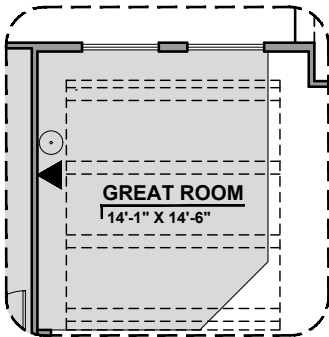

Ceiling Beam Treatment