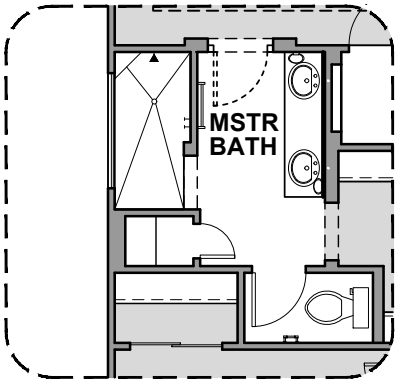

Magdalena

1,733 Square Feet

Community: Red Hawk Villas

LOW VOLTAGE LEGEND	
LOGO	DESCRIPTION
	CABLE TV
	CAT 5 DATA

Spanish Colonial (A)

Tuscan (B)

Garage Orientation: Left Right

Home is complete and accepted as built. _____

Home construction is in process, buyer accepts all option locations. _____

Magdalena Options

1,733 Square Feet
Community: Red Hawk Villas

LOW VOLTAGE LEGEND	
LOGO	DESCRIPTION
	CABLE TV
	CAT 5 DATA

Deluxe Tile Shower

Tub w/ Glass Shower

Deluxe Glass Shower

Ceiling Beam Treatment

Barn Door

Ext. Fireplace

Powder Room

Int. Fireplace

Fireplace
(Not available with
Multi-Slide Door Option)

Gourmet Kitchen

Magdalena Options

1,733 Square Feet

Community: Red Hawk Villas

LOW VOLTAGE LEGEND	
LOGO	DESCRIPTION
	CABLE TV
	CAT 5 DATA

**Stacking Door Option
in Addition To Standard Door**

**Stacking Door Option ILO
Standard Door**