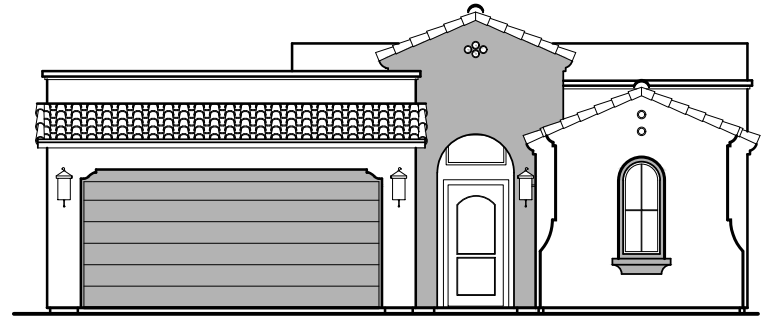

Magdalena

1,733 Square Feet

Community: Red Hawk Villas

LOW VOLTAGE LEGEND	
LOGO	DESCRIPTION
	CABLE TV
	CAT 5 DATA

Spanish Colonial (A)

Tuscan (B)

Garage Orientation: Left Right

Home is complete and accepted as built. _____

Home construction is in process, buyer accepts all option locations. _____

Magdalena Options

1,733 Square Feet
Community: Red Hawk Villas

LOW VOLTAGE LEGEND	
LOGO	DESCRIPTION
	CABLE TV
	CAT 5 DATA

Deluxe Tile Shower