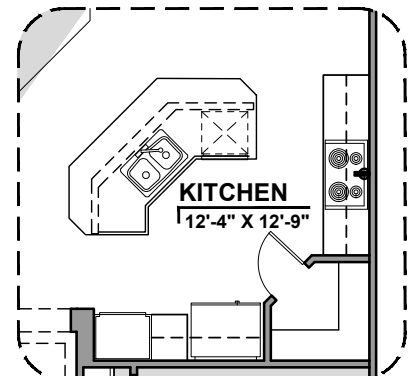

Tub w/ Glass Shower

Deluxe Glass Shower

Ceiling Beam Treatment

Barn Door

Ext. Fireplace

Powder Room

Int. Fireplace

Fireplace
(Not available with
Multi-Slide Door Option)

Gourmet Kitchen

Magdalena Options

1,733 Square Feet

Community: Red Hawk Villas

LOW VOLTAGE LEGEND	
LOGO	DESCRIPTION
	CABLE TV
	CAT 5 DATA

**Stacking Door Option
in Addition To Standard Door**

**Stacking Door Option ILO
Standard Door**