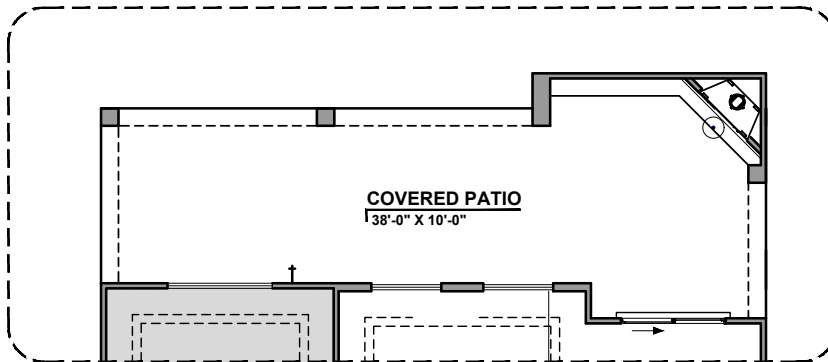

Gourmet Kitchen

Magdalena Options

1,733 Square Feet

Community: Red Hawk Villas

LOW VOLTAGE LEGEND	
LOGO	DESCRIPTION
	CABLE TV
	CAT 5 DATA

**Stacking Door Option
in Addition To Standard Door**

**Stacking Door Option ILO
Standard Door**