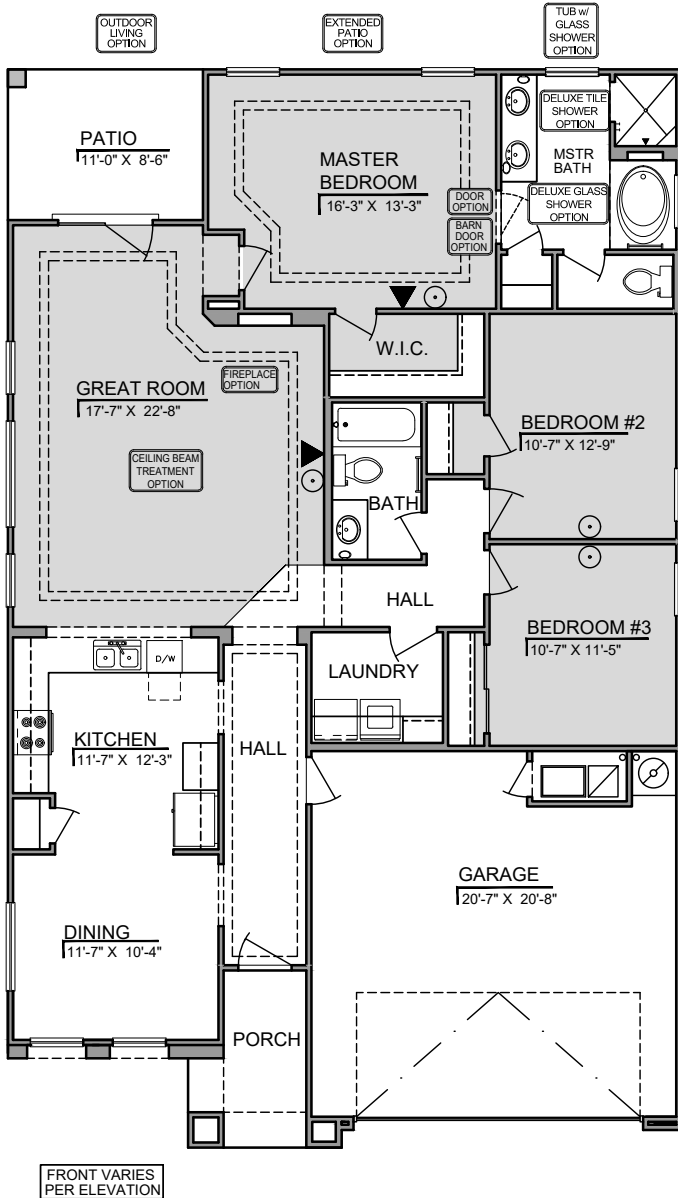

Robledo

1,630 Square Feet

Community: Red Hawk Villas

LOW VOLTAGE LEGEND	
LOGO	DESCRIPTION
	CABLE TV
	CAT 5 DATA

Spanish Colonial (A)

Tuscan (B)

Mediterranean (E)

Garage Orientation: Left Right

Home is complete and accepted as built. _____

Home construction is in process, buyer accepts all option locations. _____

Robledo Options

1,630 Square Feet

Community: Red Hawk Villas

LOW VOLTAGE LEGEND	
LOGO	DESCRIPTION
	CABLE TV
	CAT 5 DATA

Extended Patio

Outdoor Living

Deluxe Glass Shower

Tub w/ Glass Shower

Deluxe Tile Shower

Barn Door

Exterior Fireplace

Fireplace