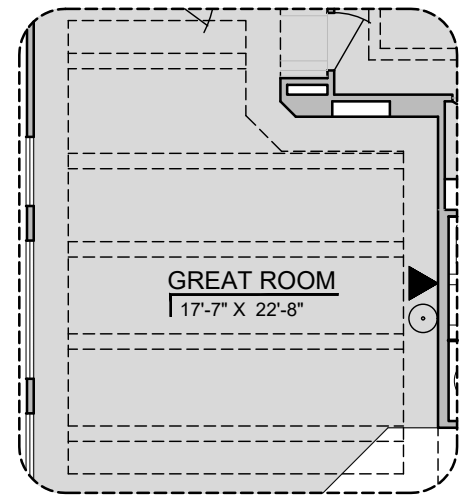

Ceiling Beam Treatment