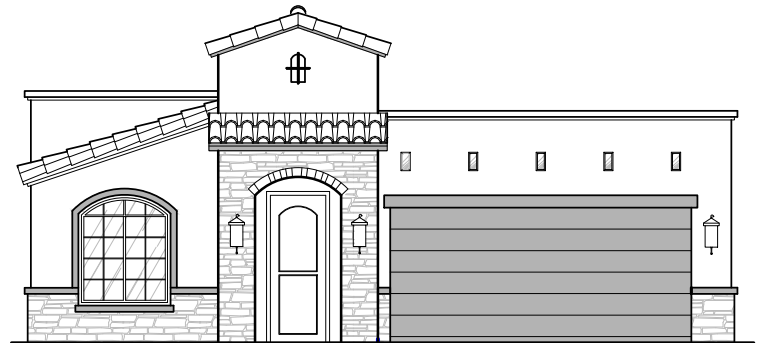

Robledo

1,630 Square Feet

Community: Red Hawk Villas

LOW VOLTAGE LEGEND	
LOGO	DESCRIPTION
	CABLE TV
	CAT 5 DATA

Spanish Colonial (A)

Tuscan (B)

Mediterranean (E)

Garage Orientation: Left Right

Home is complete and accepted as built. _____

Home construction is in process, buyer accepts all option locations. _____

Robledo Options

1,630 Square Feet

Community: Red Hawk Villas

LOW VOLTAGE LEGEND	
LOGO	DESCRIPTION
	CABLE TV
	CAT 5 DATA