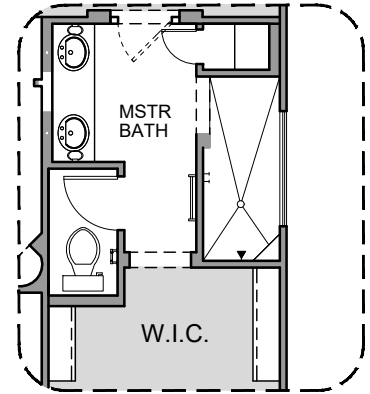

Home is complete and accepted as built. _____

Home construction is in process, buyer accepts all option locations. _____

San Andres Options

1,863 Square Feet

Community: Red Hawk Villas

LOW VOLTAGE LEGEND	
LOGO	DESCRIPTION
	CABLE TV
	CAT 5 DATA

Tub w/ Glass Shower

Deluxe Glass Shower

Deluxe Tile Shower

Traditional Fireplace

Barn Door

Bedroom 4

Contemporary Fireplace

Gourmet Kitchen