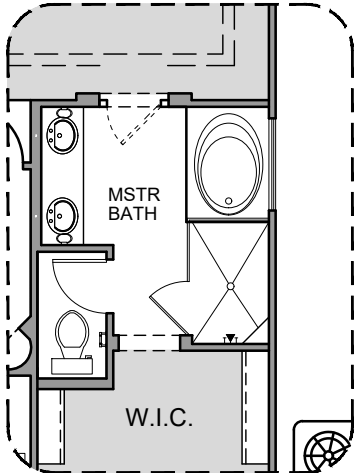

Home is complete and accepted as built. _____

Home construction is in process, buyer accepts all option locations. _____

San Andres Options

1,863 Square Feet

Community: Red Hawk Villas

LOW VOLTAGE LEGEND	
LOGO	DESCRIPTION
	CABLE TV
	CAT 5 DATA

Tub w/ Glass Shower

Deluxe Glass Shower

Deluxe Tile Shower

Traditional Fireplace

Barn Door

Bedroom 4

Contemporary Fireplace

Gourmet Kitchen