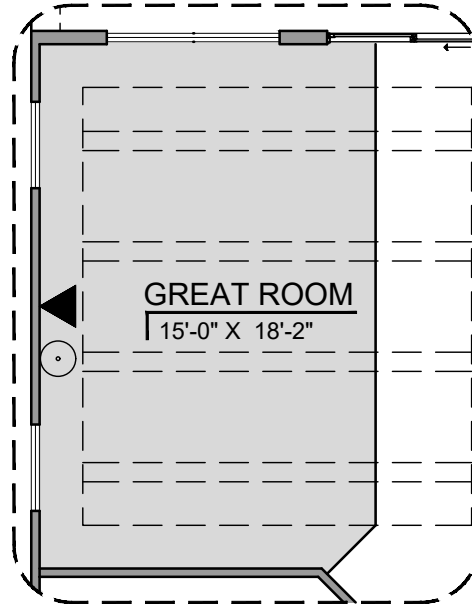

Fireplace

San Andrea Options

1,863 Square Feet

Community: Red Hawk Villas

LOW VOLTAGE LEGEND	
LOGO	DESCRIPTION
	CABLE TV
	CAT 5 DATA

Outdoor Living Fireplace

Ceiling Beam Treatment

Stacking Door ILO Standard Door