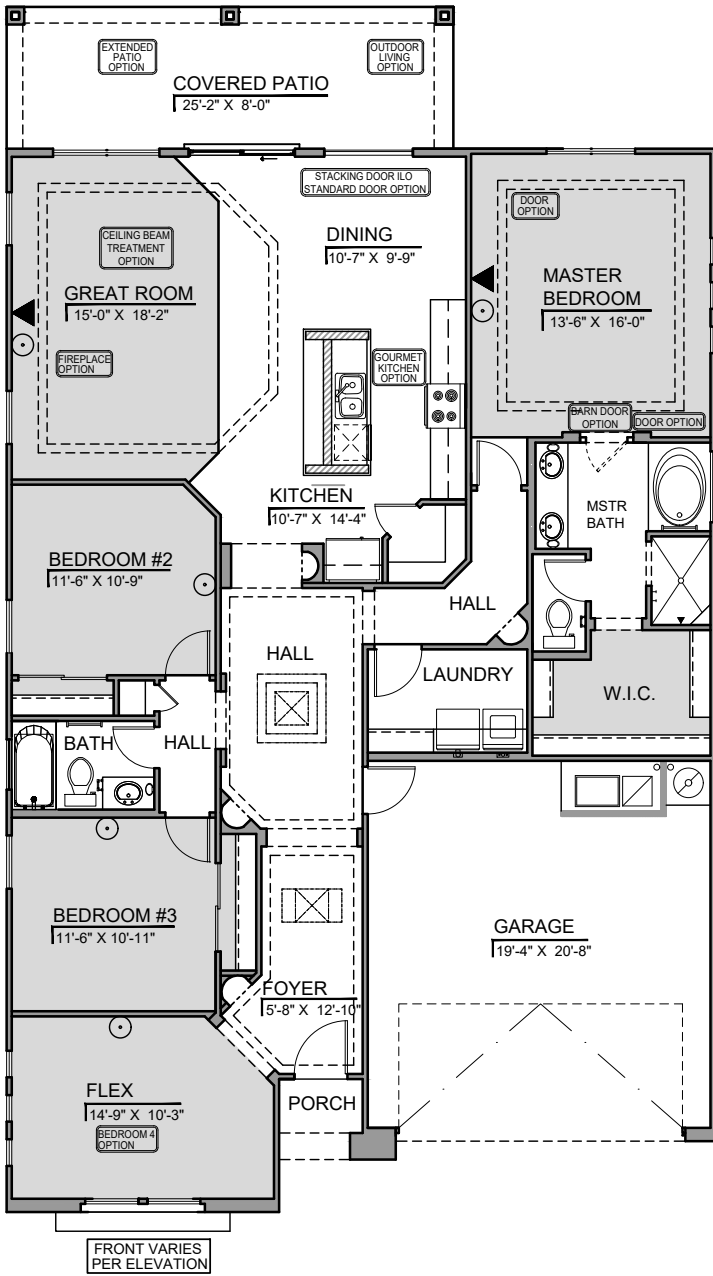

San Andres

1,863 Square Feet

Community: Red Hawk Villas

LOW VOLTAGE LEGEND	
LOGO	DESCRIPTION
	CABLE TV
	CAT 5 DATA

Spanish Colonial (A)

Tuscan (B)

Contemporary (C)

Garage Orientation: Left Right

Home is complete and accepted as built. _____

Home construction is in process, buyer accepts all option locations. _____

San Andres Options

1,863 Square Feet

Community: Red Hawk Villas

LOW VOLTAGE LEGEND	
LOGO	DESCRIPTION
	CABLE TV
	CAT 5 DATA

Tub w/ Glass Shower

Deluxe Glass Shower

Deluxe Tile Shower

Traditional Fireplace

Barn Door

Bedroom 4

Contemporary Fireplace

Gourmet Kitchen