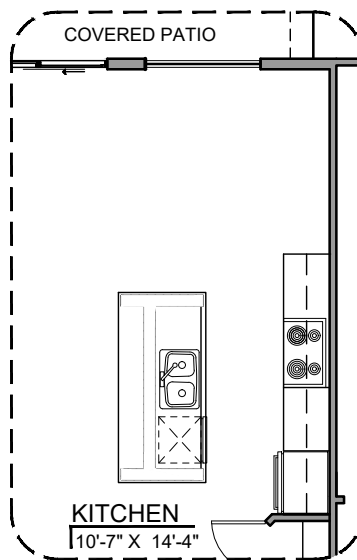

Gourmet Kitchen