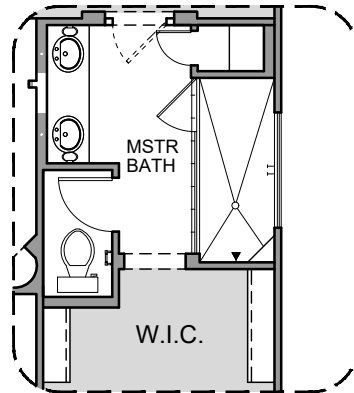

Home is complete and accepted as built. _____

Home construction is in process, buyer accepts all option locations. _____

San Andres Options

1,863 Square Feet

Community: Red Hawk Villas

LOW VOLTAGE LEGEND	
LOGO	DESCRIPTION
	CABLE TV
	CAT 5 DATA

Tub w/ Glass Shower

Deluxe Glass Shower

Deluxe Tile Shower

Traditional Fireplace

Barn Door

Bedroom 4

Contemporary Fireplace

Gourmet Kitchen