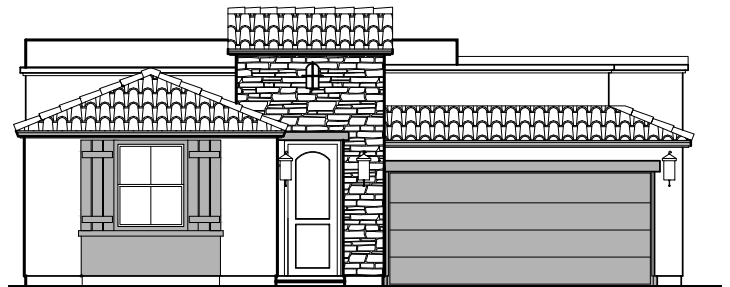

San Andres

1,863 Square Feet

Community: Red Hawk Villas

LOW VOLTAGE LEGEND	
LOGO	DESCRIPTION
	CABLE TV
	CAT 5 DATA

Spanish Colonial (A)

Tuscan (B)

Contemporary (C)

Garage Orientation: Left Right

Home is complete and accepted as built. _____

Home construction is in process, buyer accepts all option locations. _____

San Andres Options

1,863 Square Feet

Community: Red Hawk Villas

LOW VOLTAGE LEGEND	
LOGO	DESCRIPTION
	CABLE TV
	CAT 5 DATA