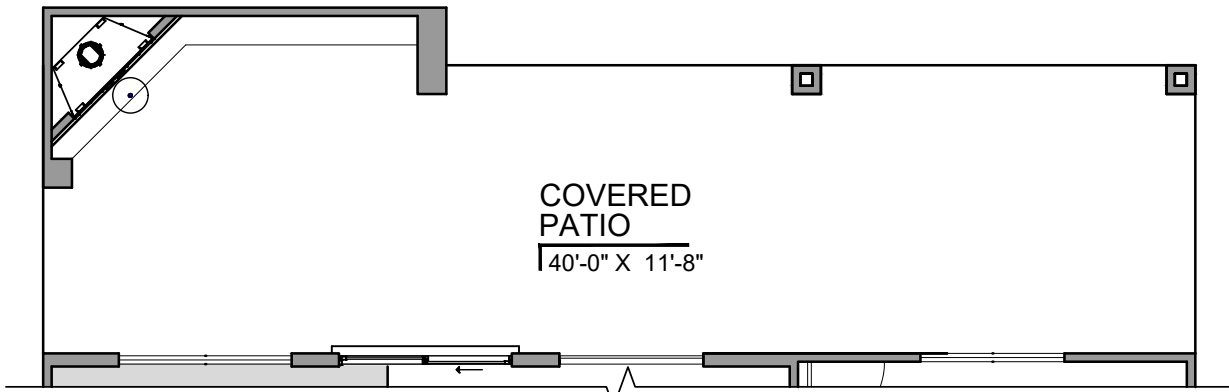

Fireplace

San Andrea Options

1,863 Square Feet

Community: Red Hawk Villas

LOW VOLTAGE LEGEND	
LOGO	DESCRIPTION
	CABLE TV
	CAT 5 DATA

Outdoor Living Fireplace

Ceiling Beam Treatment

Stacking Door ILO Standard Door