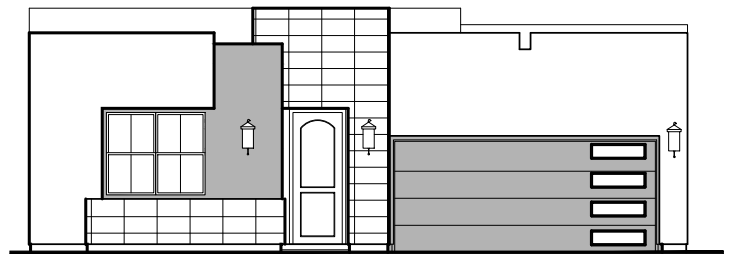

San Andres

1,863 Square Feet

Community: Red Hawk Villas

LOW VOLTAGE LEGEND	
LOGO	DESCRIPTION
	CABLE TV
	CAT 5 DATA

Spanish Colonial (A)

Tuscan (B)

Contemporary (C)

Garage Orientation: Left Right

Home is complete and accepted as built. _____

Home construction is in process, buyer accepts all option locations. _____

San Andres Options

1,863 Square Feet

Community: Red Hawk Villas

LOW VOLTAGE LEGEND	
LOGO	DESCRIPTION
	CABLE TV
	CAT 5 DATA