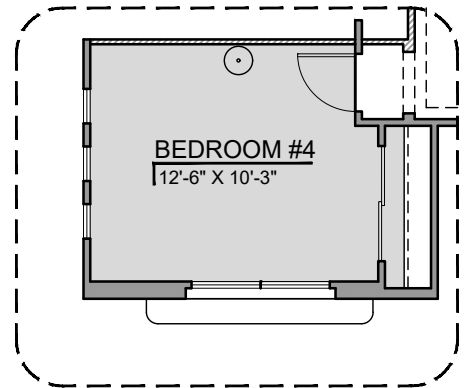

San Andres Options

1,863 Square Feet

Community: Red Hawk Villas

LOW VOLTAGE LEGEND	
LOGO	DESCRIPTION
	CABLE TV
	CAT 5 DATA

Bedroom 4