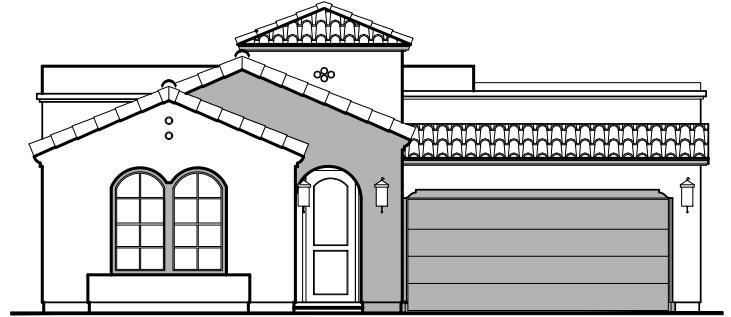

San Andres

1,863 Square Feet

Community: Red Hawk Villas

LOW VOLTAGE LEGEND	
LOGO	DESCRIPTION
	CABLE TV
	CAT 5 DATA

Spanish Colonial (A)

Tuscan (B)

Contemporary (C)

Garage Orientation: Left Right

Home is complete and accepted as built. _____

Home construction is in process, buyer accepts all option locations. _____

San Andres Options

1,863 Square Feet

Community: Red Hawk Villas

LOW VOLTAGE LEGEND	
LOGO	DESCRIPTION
	CABLE TV
	CAT 5 DATA