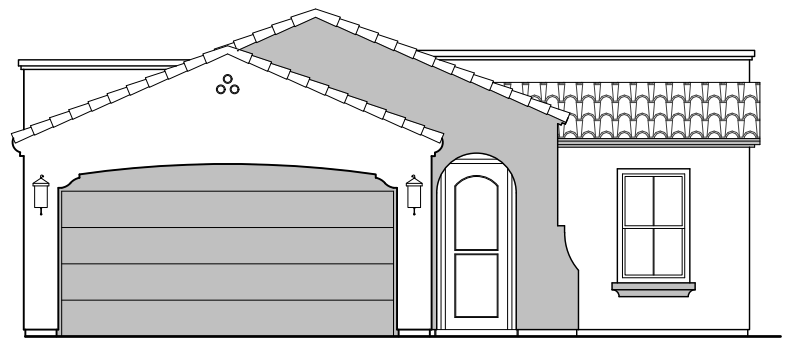

Meadow

1,366 Square Feet

Community: Hillside Park Estates

LOW VOLTAGE LEGEND	
LOGO	DESCRIPTION
	CABLE TV
	CAT 5 DATA

Spanish Colonial (S)

Tuscan (T)

Garage Orientation: Left Right

Home is complete and accepted as built. _____

Home construction is in process, buyer accepts all option locations. _____

Meadow Options

1,366 Square Feet

Community: Hillside Park Estates

LOGO	DESCRIPTION
	CABLE TV
	CAT 5 DATA

Barn Door Option

Traditional Fireplace