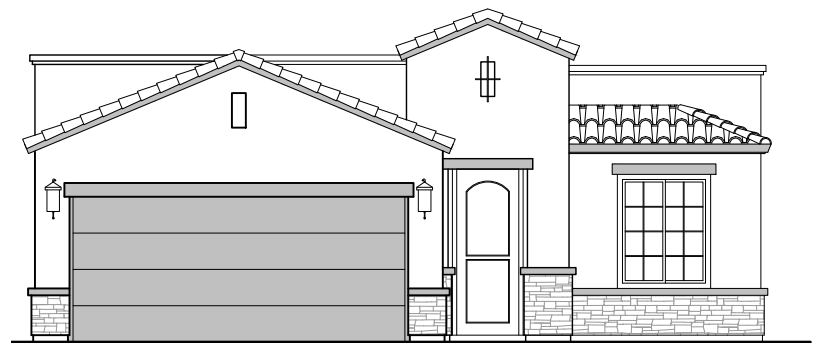

Meadow

1,366 Square Feet

Community: Hillside Park Estates

LOW VOLTAGE LEGEND	
LOGO	DESCRIPTION
	CABLE TV
	CAT 5 DATA

Spanish Colonial (S)

Tuscan (T)

Garage Orientation: Left Right

Home is complete and accepted as built. _____

Home construction is in process, buyer accepts all option locations. _____

Meadow Options

1,366 Square Feet

Community: Hillside Park Estates

LOGO	DESCRIPTION
	CABLE TV
	CAT 5 DATA

Barn Door Option

Traditional Fireplace