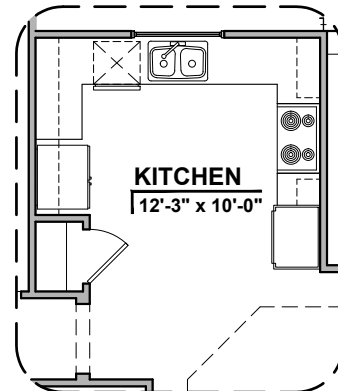

Gourmet Kitchen Option