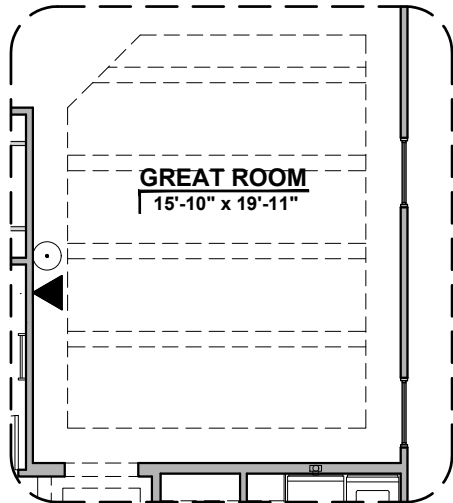

Ceiling Treatment Option