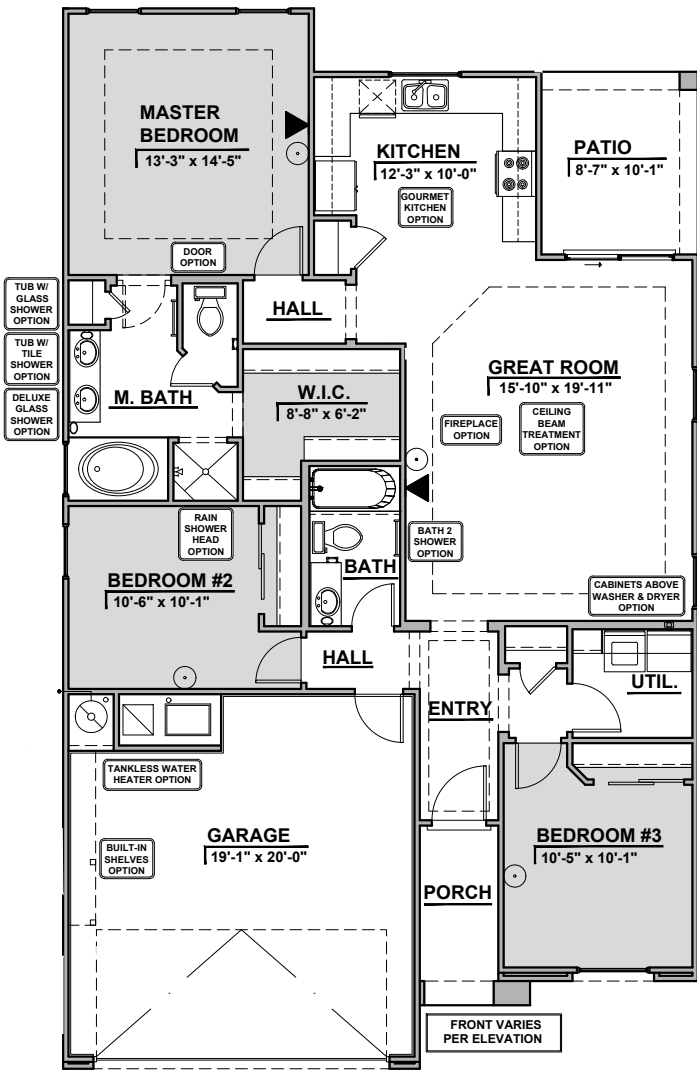

Meadow

1,366 Square Feet

Community: Hillside Park Estates

LOW VOLTAGE LEGEND	
LOGO	DESCRIPTION
	CABLE TV
	CAT 5 DATA

Spanish Colonial (S)

Tuscan (T)

Garage Orientation: Left Right

Home is complete and accepted as built. _____

Home construction is in process, buyer accepts all option locations. _____

Meadow Options

1,366 Square Feet

Community: Hillside Park Estates

LOGO	DESCRIPTION
	CABLE TV
	CAT 5 DATA

Barn Door Option

Traditional Fireplace

Contemporary Fireplace

Fireplace Option

Ceiling Treatment Option

Bath 2 Shower Option

Gourmet Kitchen Option

Tankless Water Heater Option

Tub w/ Glass Shower Option

Deluxe Glass Shower Option

Deluxe Tile Shower Option