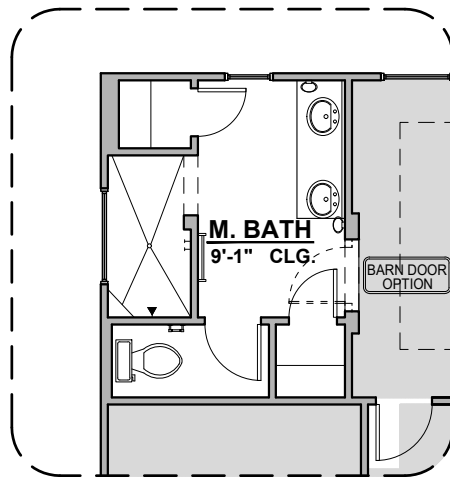

Deluxe Tile Shower