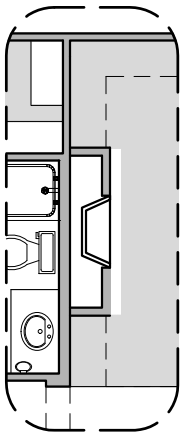

Home construction is in process, buyer accepts all option locations. _____

Clover Options

1,630 Square Feet

Community: Hillside Park Estates

LOW VOLTAGE LEGEND	
LOGO	DESCRIPTION
	CABLE TV
	CAT 5 DATA

Fireplace

Traditional
Fireplace

Contemporary
Fireplace

Barn Door

Ceiling Treatment

Gourmet Kitchen

Tankless Water
Heater

Clover Options

1,630 Square Feet