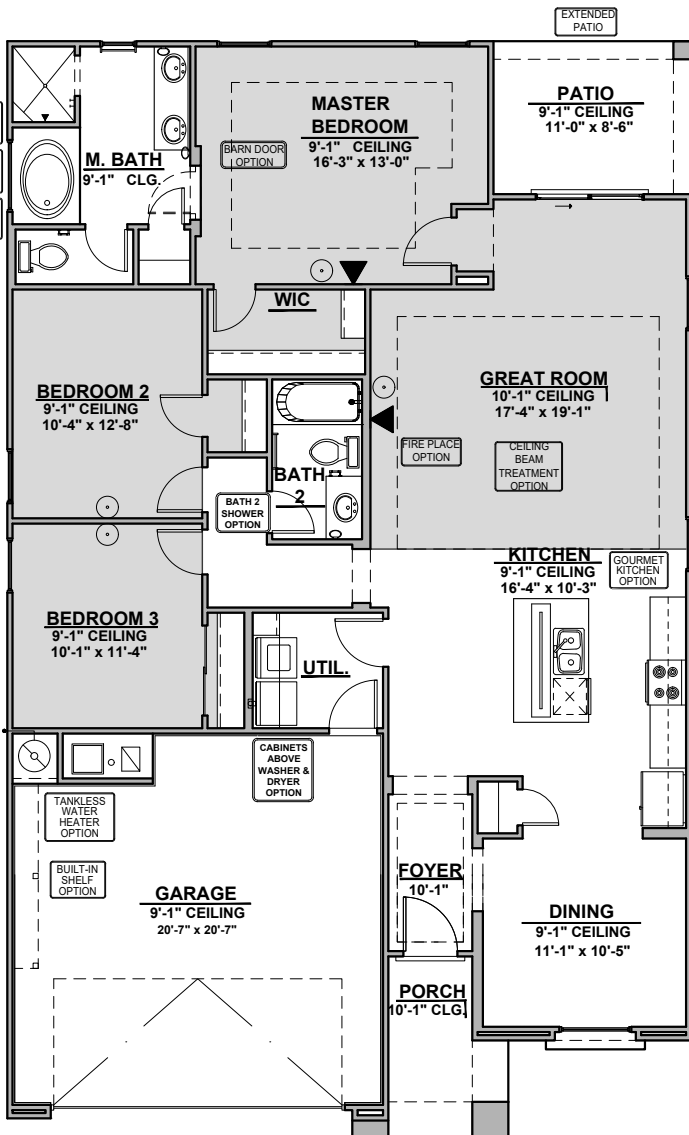

Cllover

1,630 Square Feet

Community: Hillside Park Estates

LOW VOLTAGE LEGEND	
LOGO	DESCRIPTION
	CABLE TV
	CAT 5 DATA

Tuscan (T)

Spanish Colonial (S)

Garage Orientation: Left Right

Home is complete and accepted as built. _____

Home construction is in process, buyer accepts all option locations. _____

Clover Options

1,630 Square Feet

Community: Hillside Park Estates

LOW VOLTAGE LEGEND	
LOGO	DESCRIPTION
	CABLE TV
	CAT 5 DATA

Fireplace

Traditional
Fireplace

Contemporary
Fireplace

Barn Door

Ceiling Treatment

Gourmet Kitchen

Tankless Water
Heater

Clover Options

1,630 Square Feet

Community: Hillside Park Estates

LOW VOLTAGE LEGEND	
LOGO	DESCRIPTION
	CABLE TV
	CAT 5 DATA

Tub w/ Glass Shower

Deluxe Tile Shower

Deluxe Glass Shower

Extended Patio

Shower