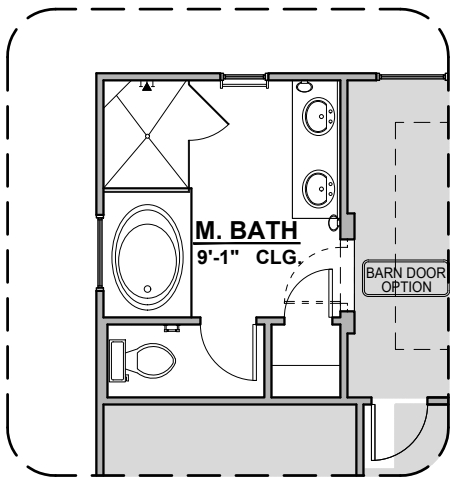

Clover Options

1,630 Square Feet

Community: Hillside Park Estates

LOW VOLTAGE LEGEND	
LOGO	DESCRIPTION
	CABLE TV
	CAT 5 DATA

Tub w/ Glass Shower