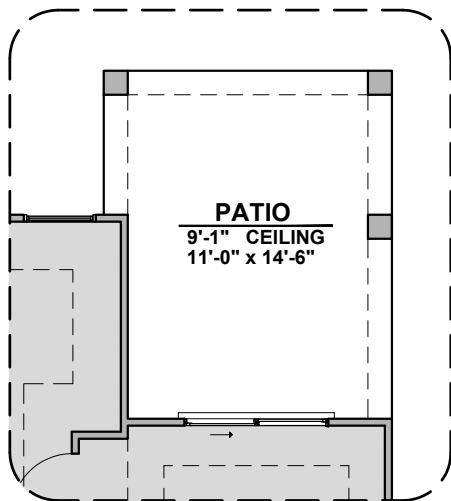

Extended Patio