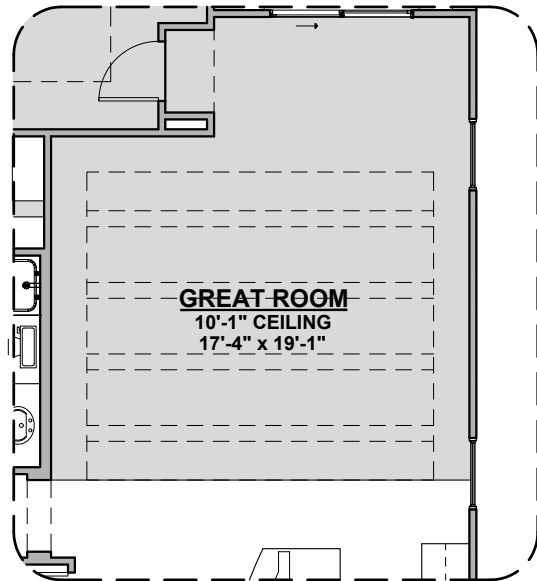

Home construction is in process, buyer accepts all option locations. _____

Clover Options

1,630 Square Feet

Community: Hillside Park Estates

LOW VOLTAGE LEGEND	
LOGO	DESCRIPTION
	CABLE TV
	CAT 5 DATA

Fireplace

Traditional
Fireplace

Contemporary
Fireplace

Barn Door

Ceiling Treatment

Gourmet Kitchen

Tankless Water
Heater

Clover Options

1,630 Square Feet