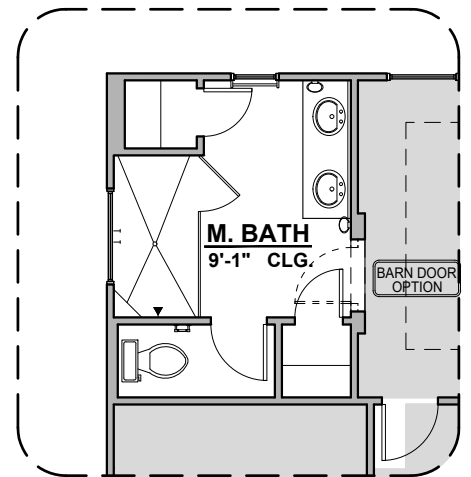

Deluxe Glass Shower