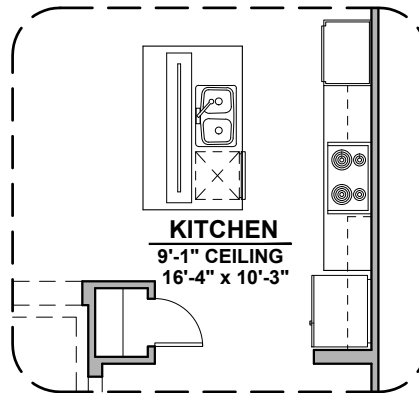

Traditional
Fireplace

Contemporary
Fireplace

Barn Door

Ceiling Treatment

Gourmet Kitchen

Tankless Water
Heater

Clover Options

1,630 Square Feet