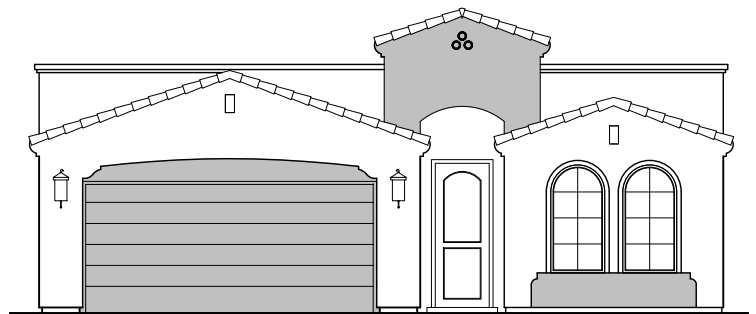

Cllover

1,630 Square Feet

Community: Hillside Park Estates

LOW VOLTAGE LEGEND	
LOGO	DESCRIPTION
	CABLE TV
	CAT 5 DATA

Tuscan (T)

Spanish Colonial (S)

Garage Orientation: Left Right

Home is complete and accepted as built. _____

Home construction is in process, buyer accepts all option locations. _____

Clover Options

1,630 Square Feet

Community: Hillside Park Estates

LOW VOLTAGE LEGEND	
LOGO	DESCRIPTION
	CABLE TV
	CAT 5 DATA

Fireplace

Traditional
Fireplace

Contemporary
Fireplace

Barn Door

Ceiling Treatment

Gourmet Kitchen

Tankless Water
Heater

Clover Options

1,630 Square Feet