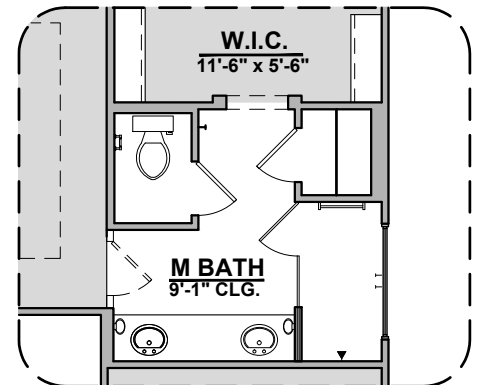

**Deluxe Glass
Shower**