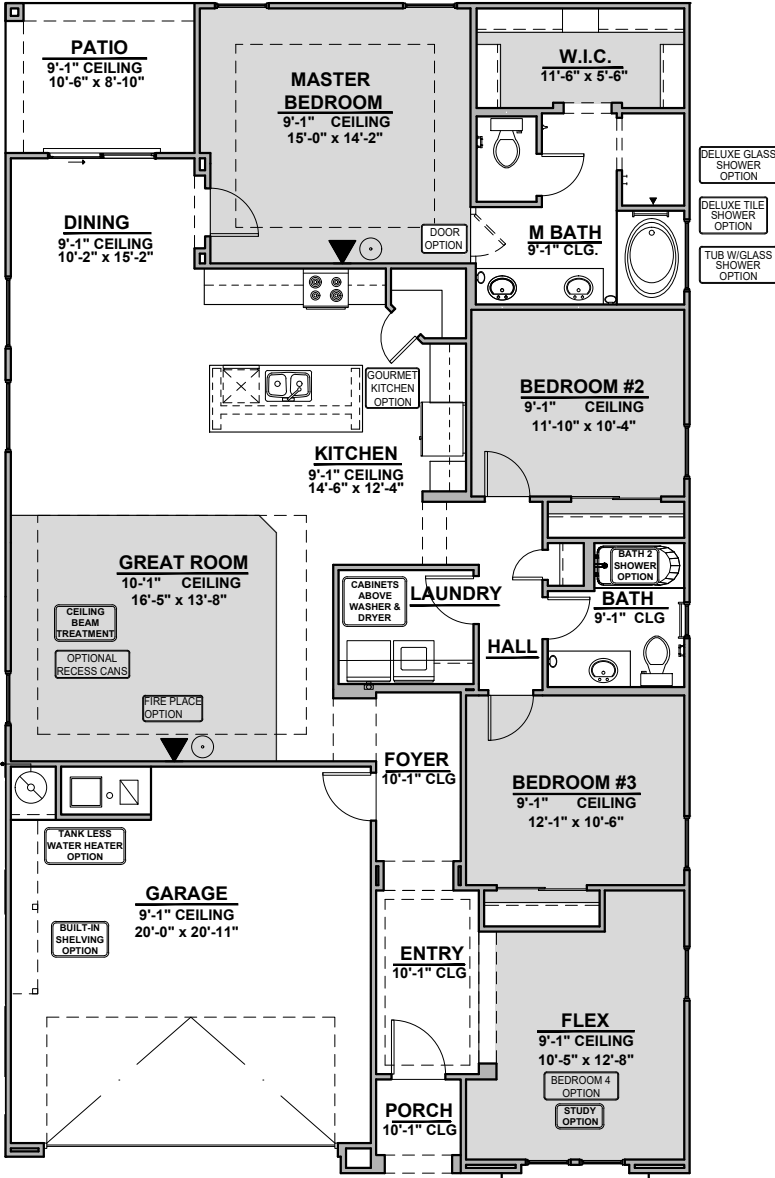

Sage

1,900 Square Feet

Community: Hillside Park Estates

LOW VOLTAGE LEGEND	
LOGO	DESCRIPTION
	CABLE TV
	CAT 5 DATA

Tuscan (T)

Spanish Colonial (S)

Garage Orientation: Left Right

Home is complete and accepted as built. _____

Home construction is in process, buyer accepts all option locations. _____

Sage Options

1,900 Square Feet

Community: Hillside Park Estates

LOW VOLTAGE LEGEND	
LOGO	DESCRIPTION
	CABLE TV
	CAT 5 DATA

Fireplace

**Traditional
Fireplace**

**Contemporary
Fireplace**

**Deluxe Tile
Shower**

**Tub w/ Glass
Shower**

**Deluxe Glass
Shower**

Shower

**Tankless
Water Heater**

Sage Options

1,900 Square Feet

Community: Hillside Park Estates

LOW VOLTAGE LEGEND	
LOGO	DESCRIPTION
	CABLE TV
	CAT 5 DATA

Extended Patio

Ceiling Treatment

Gourmet Kitchen

Bedroom 4

Study Room