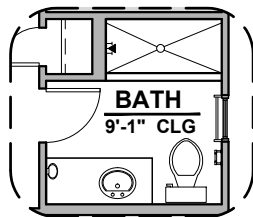

Sage Options

1,900 Square Feet

Community: Hillside Park Estates

LOW VOLTAGE LEGEND	
LOGO	DESCRIPTION
	CABLE TV
	CAT 5 DATA

Shower