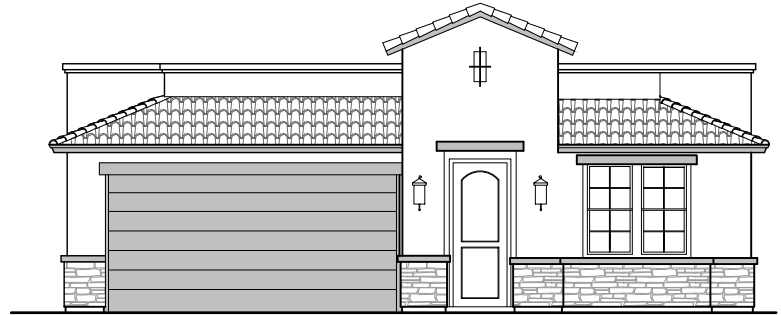

Sage

1,900 Square Feet

Community: Hillside Park Estates

LOW VOLTAGE LEGEND	
LOGO	DESCRIPTION
	CABLE TV
	CAT 5 DATA

Tuscan (T)

Spanish Colonial (S)

Garage Orientation: Left Right

Home is complete and accepted as built. _____

Home construction is in process, buyer accepts all option locations. _____

Sage Options

1,900 Square Feet

Community: Hillside Park Estates

LOW VOLTAGE LEGEND	
LOGO	DESCRIPTION
	CABLE TV
	CAT 5 DATA

Fireplace