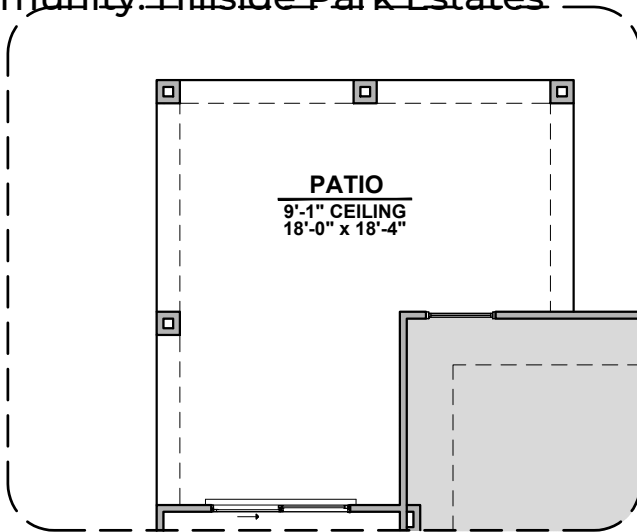

1,900 Square Feet

Community: Hillside Park Estates

LOW VOLTAGE LEGEND	
LOGO	DESCRIPTION
	CABLE TV
	CAT 5 DATA

Extended Patio

Ceiling Treatment

Gourmet Kitchen

Bedroom 4

Study Room