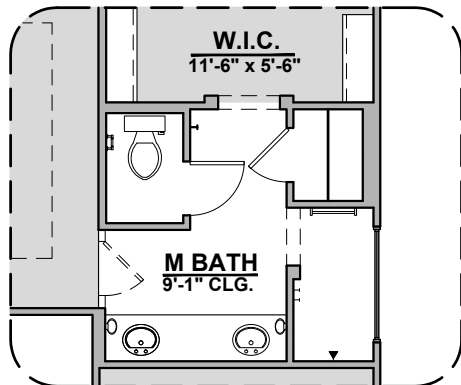

**Deluxe Tile
Shower**