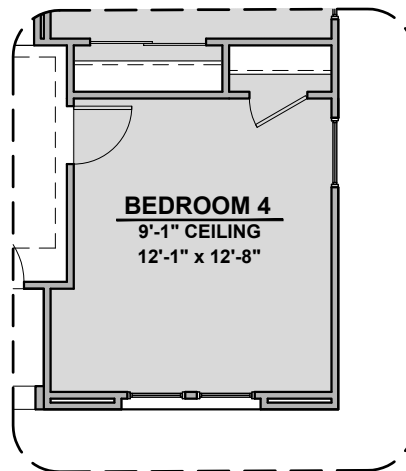

1,900 Square Feet

Community: Hillside Park Estates

LOW VOLTAGE LEGEND	
LOGO	DESCRIPTION
	CABLE TV
	CAT 5 DATA

Extended Patio

Ceiling Treatment

Gourmet Kitchen

Bedroom 4

Study Room