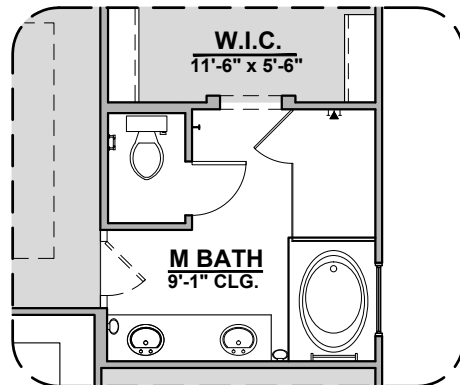

**Tub w/ Glass
Shower**