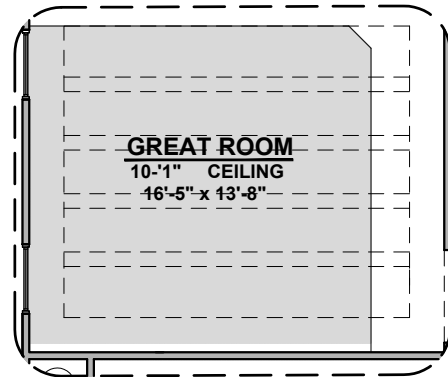

1,900 Square Feet

Community: Hillside Park Estates

LOW VOLTAGE LEGEND	
LOGO	DESCRIPTION
	CABLE TV
	CAT 5 DATA

Extended Patio

Ceiling Treatment

Gourmet Kitchen

Bedroom 4

Study Room