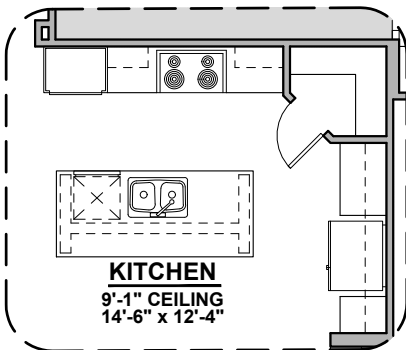

1,900 Square Feet

Community: Hillside Park Estates

LOW VOLTAGE LEGEND	
LOGO	DESCRIPTION
	CABLE TV
	CAT 5 DATA

Extended Patio

Ceiling Treatment

Gourmet Kitchen

Bedroom 4

Study Room