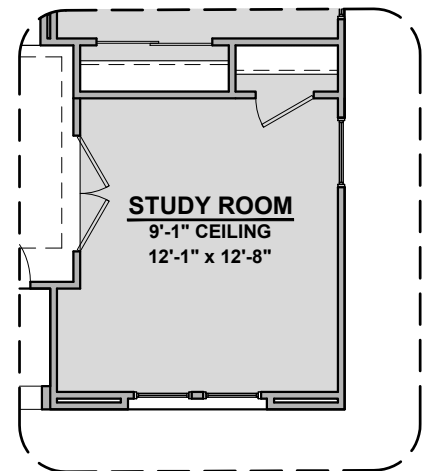

1,900 Square Feet

Community: Hillside Park Estates

LOW VOLTAGE LEGEND	
LOGO	DESCRIPTION
	CABLE TV
	CAT 5 DATA

Extended Patio

Ceiling Treatment

Gourmet Kitchen

Bedroom 4

Study Room