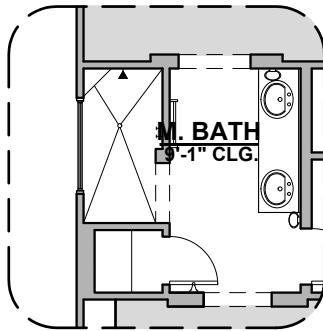

# Shalem Options

1,473 Square Feet

Community: Hillside Park Estates

LOW VOLTAGE LEGEND	
LOGO	DESCRIPTION
	CABLE TV
	CAT 5 DATA

**Barn Door**

**Shower**

**Tankless Water Heater**

**Deluxe Tile Shower**

# Shalem Options

1,473 Square Feet

Community: Hillside Park Estates

LOW VOLTAGE LEGEND	
LOGO	DESCRIPTION
	CABLE TV
	CAT 5 DATA

**Gourmet Kitchen**

**Extended Patio**

**Stacking Door In Addition to Standard Door**