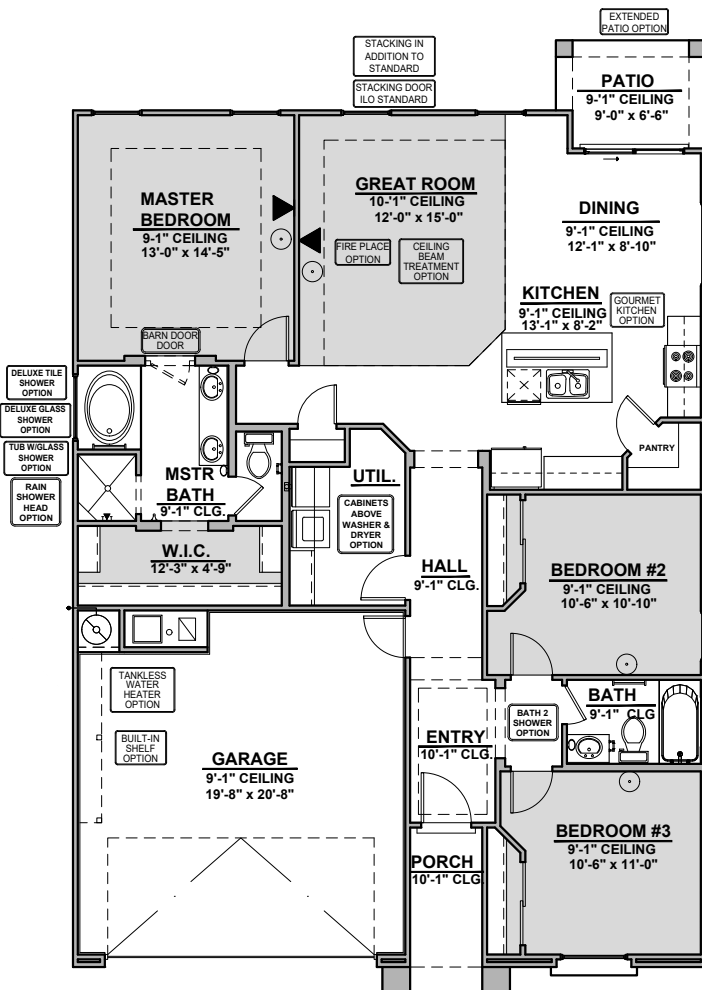

# Shalem

1,473 Square Feet

Community: Hillside Park Estates

LOW VOLTAGE LEGEND	
LOGO	DESCRIPTION
	CABLE TV
	CAT 5 DATA

**Spanish Colonial (S)**

**Tuscan (T)**

Garage Orientation:  Left  Right

Home is complete and accepted as built. \_\_\_\_\_

# Shalem Options

1,473 Square Feet

Community: Hillside Park Estates

LOW VOLTAGE LEGEND	
LOGO	DESCRIPTION
	CABLE TV
	CAT 5 DATA

**Barn Door**

**Shower**

**Tankless Water Heater**

**Deluxe Tile Shower**

**Stacking Door In ILO Standard Door**