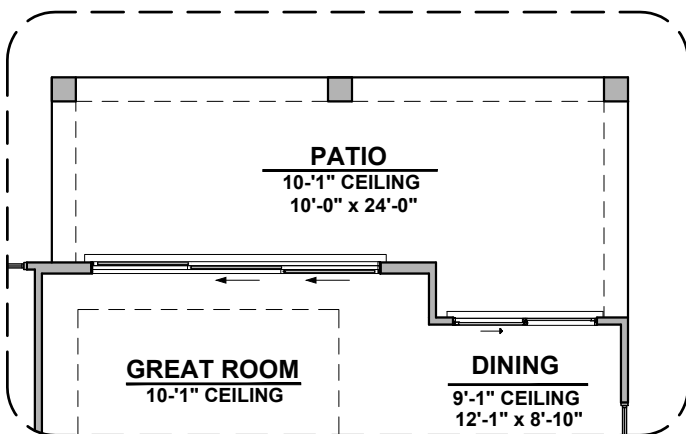

# Shalem Options

1,473 Square Feet

Community: Hillside Park Estates

LOW VOLTAGE LEGEND	
LOGO	DESCRIPTION
	CABLE TV
	CAT 5 DATA

**Gourmet Kitchen**

**Extended Patio**

**Stacking Door In Addition to Standard Door**

**Stacking Door In ILO Standard Door**