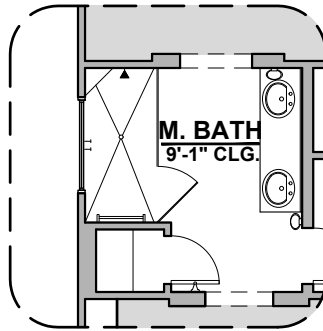

# Shalem Options

1,473 Square Feet

Community: Hillside Park Estates

LOW VOLTAGE LEGEND	
LOGO	DESCRIPTION
	CABLE TV
	CAT 5 DATA

**Barn Door**

**Shower**

**Tankless Water Heater**

**Deluxe Tile Shower**

# Shalem Options

1,473 Square Feet

Community: Hillside Park Estates

LOW VOLTAGE LEGEND	
LOGO	DESCRIPTION
	CABLE TV
	CAT 5 DATA

**Gourmet Kitchen**

**Extended Patio**

**Stacking Door In Addition to Standard Door**