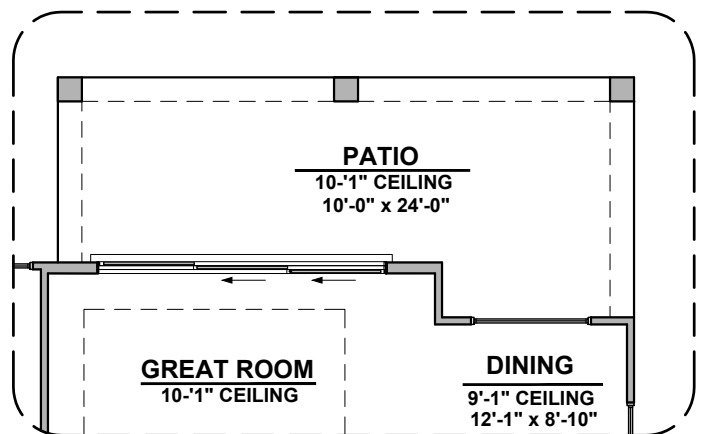

# Shalem Options

1,473 Square Feet

Community: Hillside Park Estates

LOW VOLTAGE LEGEND	
LOGO	DESCRIPTION
	CABLE TV
	CAT 5 DATA

**Gourmet Kitchen**

**Extended Patio**

**Stacking Door In Addition to Standard Door**