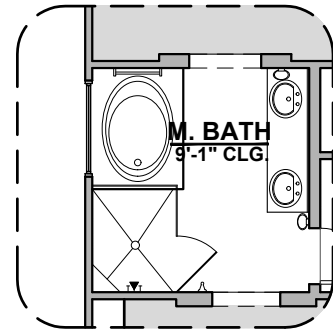

Tub w/ Glass Shower