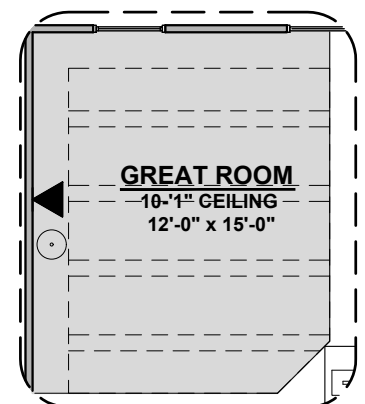

Ceiling Treatment