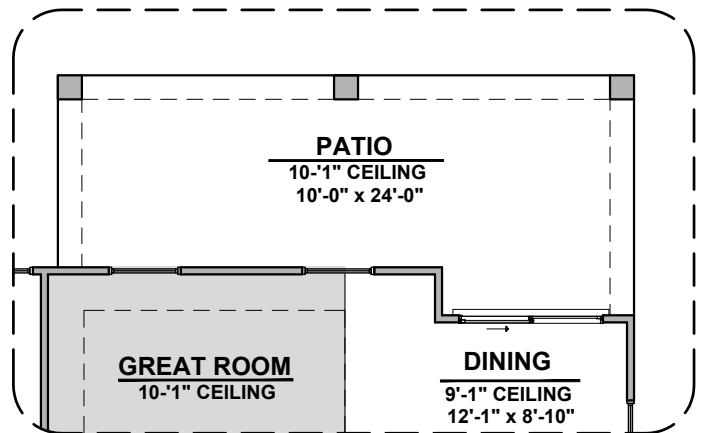

# Shalem Options

1,473 Square Feet

Community: Hillside Park Estates

LOW VOLTAGE LEGEND	
LOGO	DESCRIPTION
	CABLE TV
	CAT 5 DATA

**Gourmet Kitchen**

**Extended Patio**

**Stacking Door In Addition to Standard Door**

**Stacking Door In ILO Standard Door**