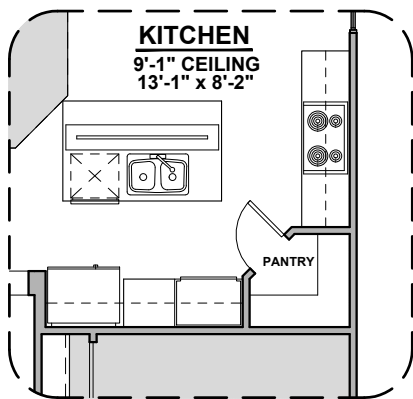

# Shalem Options

1,473 Square Feet

Community: Hillside Park Estates

LOW VOLTAGE LEGEND	
LOGO	DESCRIPTION
	CABLE TV
	CAT 5 DATA

**Gourmet Kitchen**

**Extended Patio**

**Stacking Door In Addition to Standard Door**