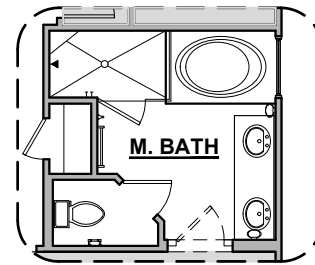

Tub w/ Glass Shower