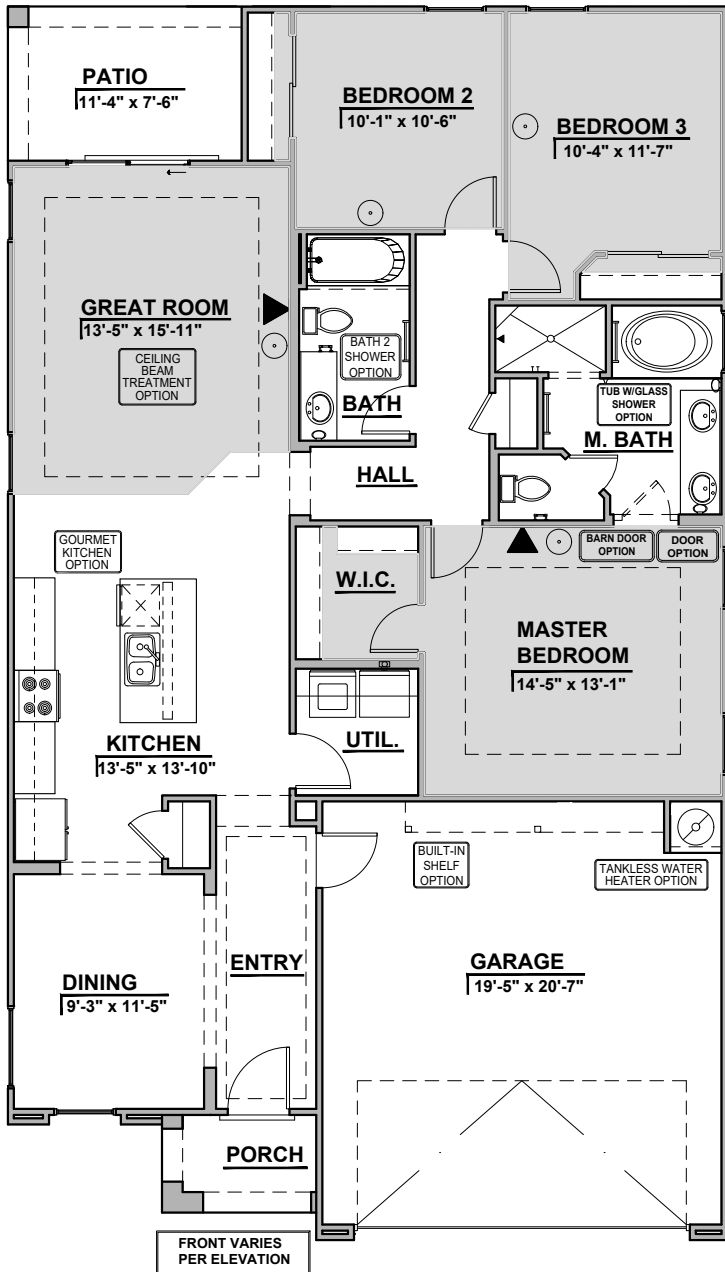

Tularosa

1,501 Square Feet

Community: Metro Central

LOW VOLTAGE LEGEND	
LOGO	DESCRIPTION
	CABLE TV
	CAT 5 DATA

Ranch (R)

Southwest (S)

- Home is complete and accepted as built. _____
- Home construction is in process, buyer accepts all option locations. _____

Tularosa Options

1,501 Square Feet

Community: Metro Central

LOW VOLTAGE LEGEND	
LOGO	DESCRIPTION
	CABLE TV
	CAT 5 DATA

Barn Door

Tankless Water Heater

Bath 2 Shower

Ceiling Beam Treatment

Gourmet Kitchen

Tub w/ Glass Shower