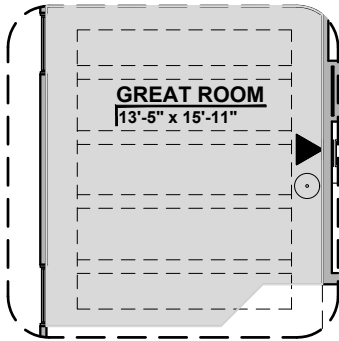

Tularosa Options

1,501 Square Feet

Community: Metro Central

LOW VOLTAGE LEGEND	
LOGO	DESCRIPTION
	CABLE TV
	CAT 5 DATA

Barn Door

Tankless Water Heater

Bath 2 Shower

Ceiling Beam Treatment