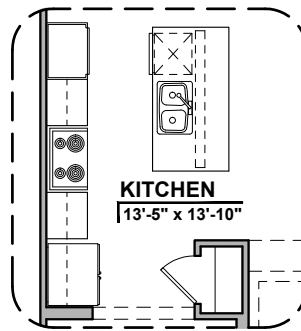

Tularosa Options

1,501 Square Feet

Community: Metro Central

LOW VOLTAGE LEGEND	
LOGO	DESCRIPTION
	CABLE TV
	CAT 5 DATA

Barn Door

Tankless Water Heater

Bath 2 Shower

Ceiling Beam Treatment