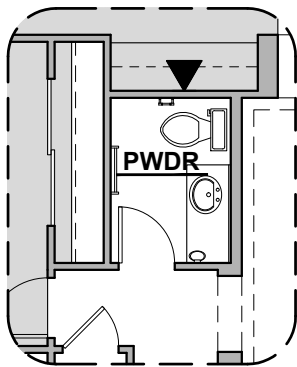

Laundry Cabinet w/ Sink Option

Study Option

Traditional Fire Place

Contemporary Fire Place

Fire Place Option

3012 Plan Options

Community: Mariposa Estates

**Tech Center
Option**

**Wet Bar
Option**

**Bathroom 3
Option**

LOW VOLTAGE LEGEND	
LOGO	DESCRIPTION
	CABLE TV
	CAT 5 DATA

Guest Suite w/ Living Option

3012 Plan Options

Community: Mariposa Estates

LOW VOLTAGE LEGEND	
LOGO	DESCRIPTION
	CABLE TV
	CAT 5 DATA