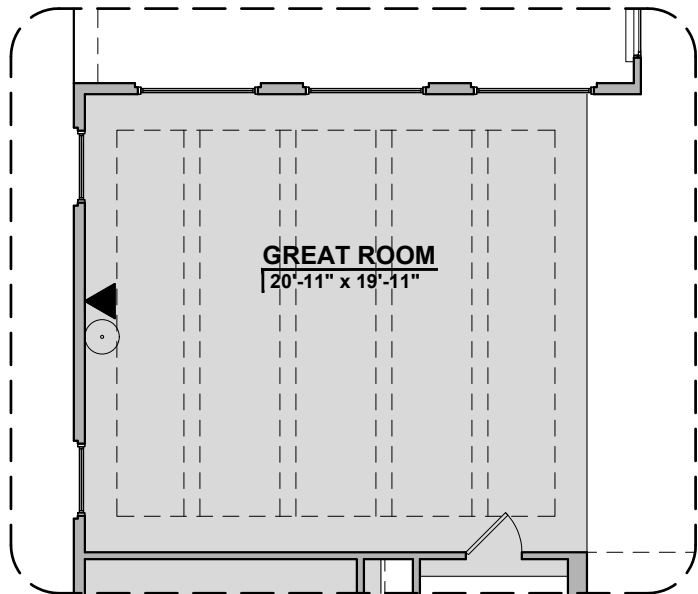

3012 Plan Options

Community: Mariposa Estates

LOW VOLTAGE LEGEND	
LOGO	DESCRIPTION
	CABLE TV
	CAT 5 DATA

Ceiling Treatment Option