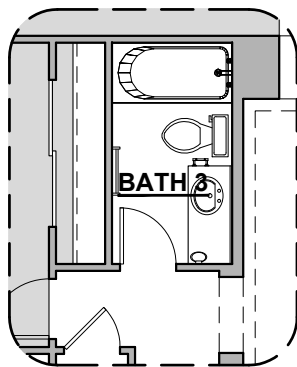

Laundry Cabinet w/ Sink Option

Study Option

Traditional Fire Place

Contemporary Fire Place

Fire Place Option

3012 Plan Options

Community: Mariposa Estates

**Tech Center
Option**

**Wet Bar
Option**

**Bathroom 3
Option**

LOW VOLTAGE LEGEND	
LOGO	DESCRIPTION
	CABLE TV
	CAT 5 DATA

Guest Suite w/ Living Option

3012 Plan Options

Community: Mariposa Estates

LOW VOLTAGE LEGEND	
LOGO	DESCRIPTION
	CABLE TV
	CAT 5 DATA