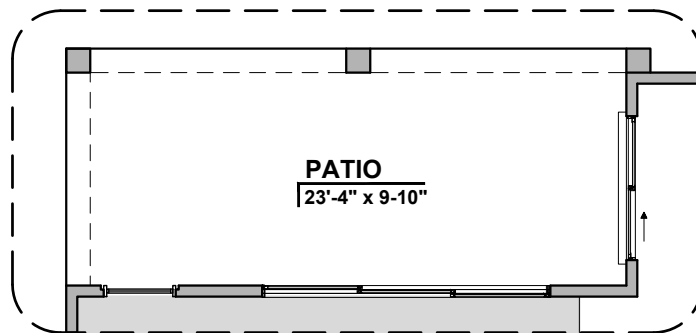

**Wet Bar
Option**

**Bathroom 3
Option**

LOW VOLTAGE LEGEND	
LOGO	DESCRIPTION
	CABLE TV
	CAT 5 DATA

Guest Suite w/ Living Option

3012 Plan Options

Community: Mariposa Estates

LOW VOLTAGE LEGEND	
LOGO	DESCRIPTION
	CABLE TV
	CAT 5 DATA