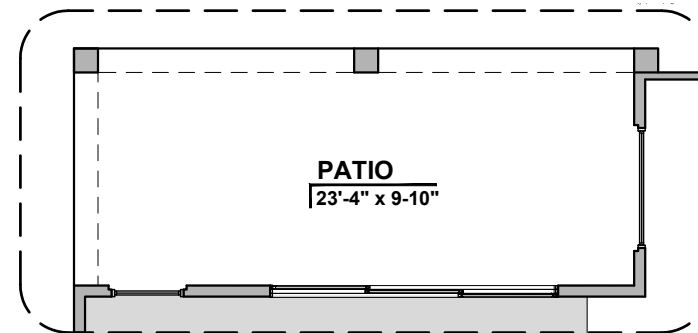

**Multi-Slide Door
ILO Standard Door**