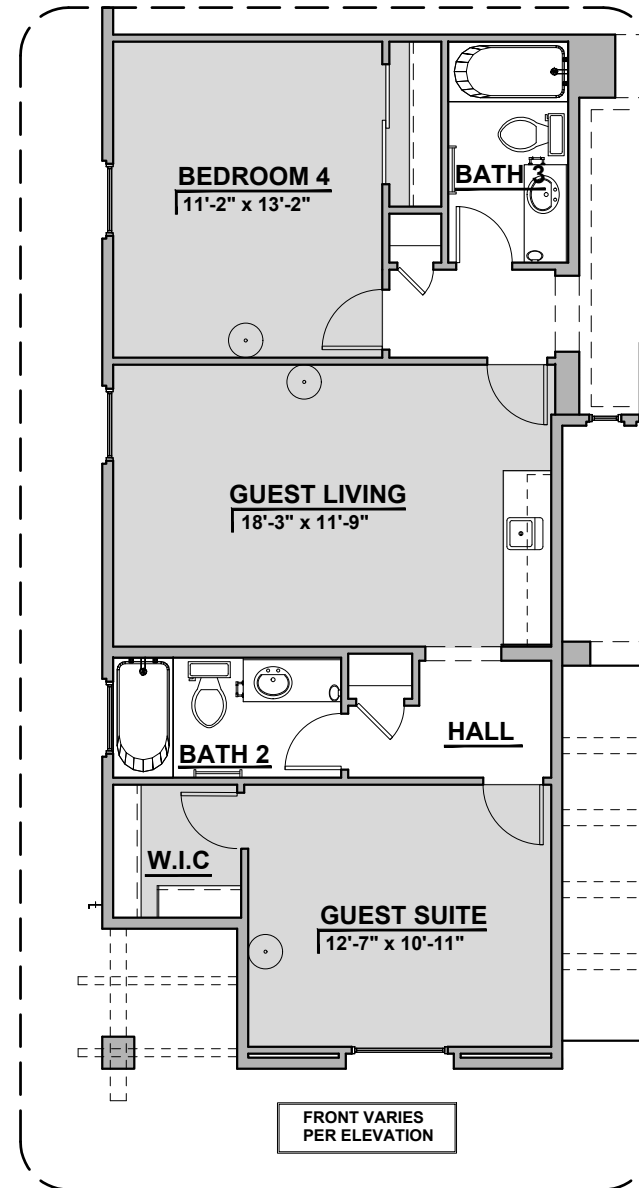

Laundry Cabinet w/ Sink Option

Study Option

Traditional Fire Place

Contemporary Fire Place

Fire Place Option

3012 Plan Options

Community: Mariposa Estates

**Tech Center
Option**

**Wet Bar
Option**

**Bathroom 3
Option**

LOW VOLTAGE LEGEND	
LOGO	DESCRIPTION
	CABLE TV
	CAT 5 DATA

Guest Suite w/ Living Option

3012 Plan Options

Community: Mariposa Estates

LOW VOLTAGE LEGEND	
LOGO	DESCRIPTION
	CABLE TV
	CAT 5 DATA