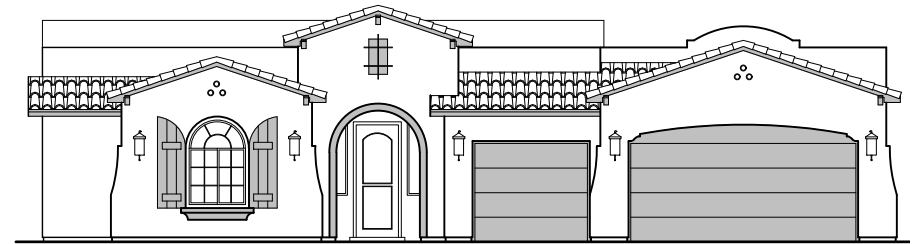

3012 Plan

Community: Mariposa Estates

LOW VOLTAGE LEGEND	
LOGO	DESCRIPTION
	CABLE TV
	CAT 5 DATA

Spanish Colonial (A)

Tuscan (B)

Contemporary (C)

Garage Orientation: Left Right

Home is complete and accepted as built. _____

Home construction is in process, buyer accepts all option locations. _____

3012 Plan Options

Community: Mariposa Estates

LOW VOLTAGE LEGEND	
LOGO	DESCRIPTION
	CABLE TV
	CAT 5 DATA

Ceiling Treatment Option