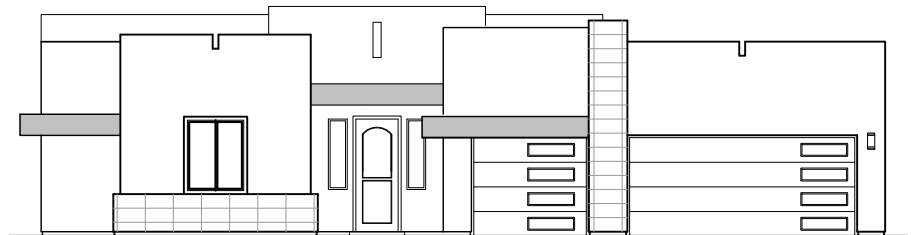

3012 Plan

Community: Mariposa Estates

LOW VOLTAGE LEGEND	
LOGO	DESCRIPTION
	CABLE TV
	CAT 5 DATA

Spanish Colonial (A)

Tuscan (B)

Contemporary (C)

Garage Orientation: Left Right

Home is complete and accepted as built. _____