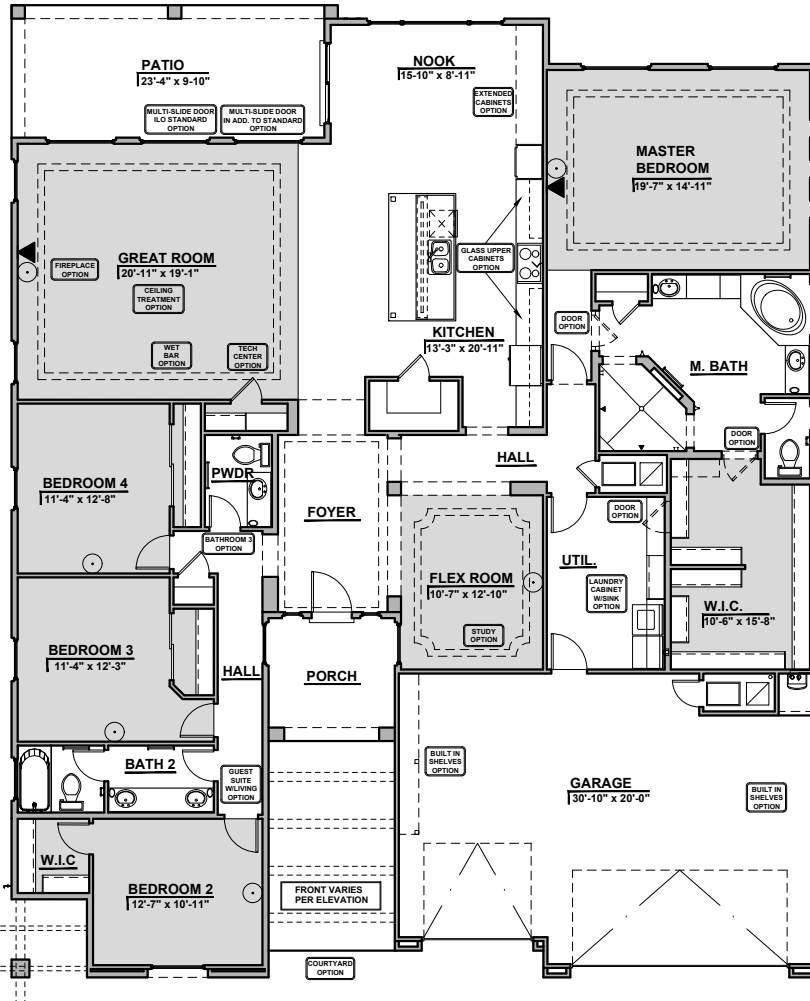

3012 Plan

Community: Mariposa Estates

LOW VOLTAGE LEGEND	
LOGO	DESCRIPTION
	CABLE TV
	CAT 5 DATA

Spanish Colonial (A)

Tuscan (B)

Contemporary (C)

Garage Orientation: Left Right

Home is complete and accepted as built. _____

Home construction is in process, buyer accepts all option locations. _____

3012 Plan Options

Community: Mariposa Estates

LOW VOLTAGE LEGEND	
LOGO	DESCRIPTION
	CABLE TV
	CAT 5 DATA

Ceiling Treatment Option

Laundry Cabinet w/ Sink Option

Study Option

Traditional Fire Place

Contemporary Fire Place

Fire Place Option

3012 Plan Options

Community: Mariposa Estates

**Tech Center
Option**

**Wet Bar
Option**

**Bathroom 3
Option**

LOW VOLTAGE LEGEND	
LOGO	DESCRIPTION
	CABLE TV
	CAT 5 DATA

Guest Suite w/ Living Option

3012 Plan Options

Community: Mariposa Estates

LOW VOLTAGE LEGEND	
LOGO	DESCRIPTION
	CABLE TV
	CAT 5 DATA