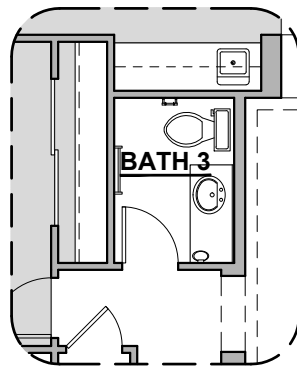

Laundry Cabinet w/ Sink Option

Study Option

Traditional Fire Place

Contemporary Fire Place

Fire Place Option

3012 Plan Options

Community: Mariposa Estates

**Tech Center
Option**

**Wet Bar
Option**

**Bathroom 3
Option**

LOW VOLTAGE LEGEND	
LOGO	DESCRIPTION
	CABLE TV
	CAT 5 DATA

Guest Suite w/ Living Option

3012 Plan Options

Community: Mariposa Estates

LOW VOLTAGE LEGEND	
LOGO	DESCRIPTION
	CABLE TV
	CAT 5 DATA