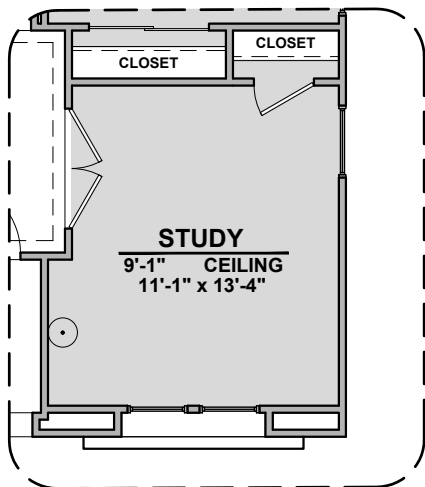

# Animas Options

1,939 Square Feet

Community: Sonoma Ranch North 8

LOW VOLTAGE LEGEND	
LOGO	DESCRIPTION
	CABLE TV
	CAT 5 DATA

**Extended Patio**

**Traditional  
Fireplace**

**Contemporary  
Fireplace**

**Center Hinge ILO  
Sliding Glass Door**

**Fireplace**

**Study**

**Bedroom 4**

# Animas Options

1,939 Square Feet

Community: Sonoma Ranch North 8

LOW VOLTAGE LEGEND	
LOGO	DESCRIPTION
	CABLE TV
	CAT 5 DATA

**3CG OPTION**

**Spanish Col. 3CG Option (A)**

**Tuscan 3CG Option (B)**