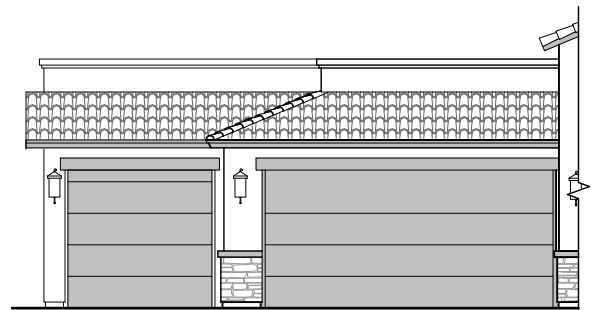

# Animas Options

1,939 Square Feet

Community: Sonoma Ranch North 8

LOW VOLTAGE LEGEND	
LOGO	DESCRIPTION
	CABLE TV
	CAT 5 DATA

**3CG OPTION**

**Spanish Col. 3CG Option (A)**

**Tuscan 3CG Option (B)**