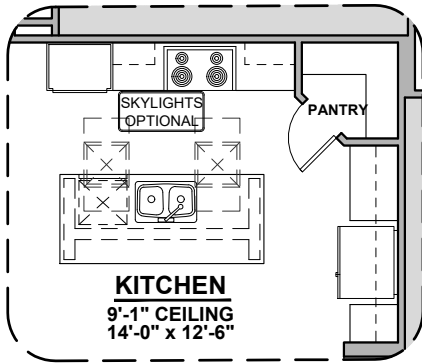

# Animas Options

1,939 Square Feet

Community: Sonoma Ranch North 8

LOW VOLTAGE LEGEND	
LOGO	DESCRIPTION
	CABLE TV
	CAT 5 DATA

**Gourmet Kitchen**

**Bath 2 Shower**

**Tankless  
Water Heater**

**Deluxe Tile Shower**