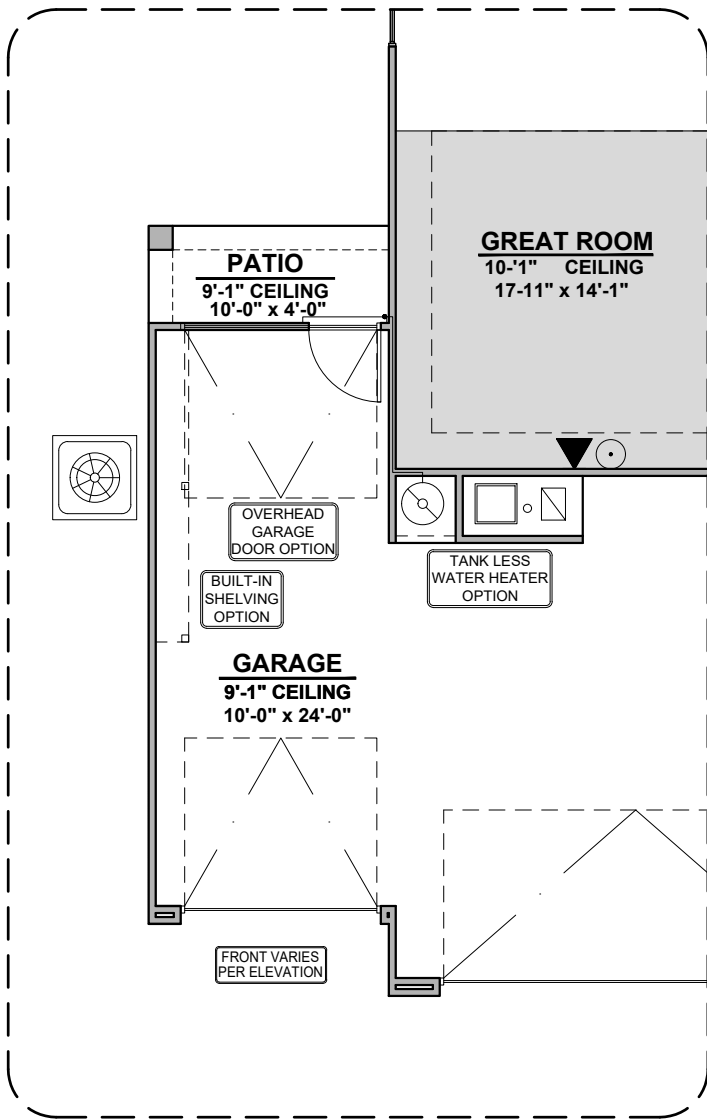

# Animas Options

1,939 Square Feet

Community: Sonoma Ranch North 8

LOW VOLTAGE LEGEND	
LOGO	DESCRIPTION
	CABLE TV
	CAT 5 DATA

**Extended Patio**

**Traditional  
Fireplace**

**Contemporary  
Fireplace**

**Center Hinge ILO  
Sliding Glass Door**

**Fireplace**

**Study**

**Bedroom 4**

# Animas Options

1,939 Square Feet

Community: Sonoma Ranch North 8

LOW VOLTAGE LEGEND	
LOGO	DESCRIPTION
	CABLE TV
	CAT 5 DATA

**3CG OPTION**

**Spanish Col. 3CG Option (A)**

**Tuscan 3CG Option (B)**