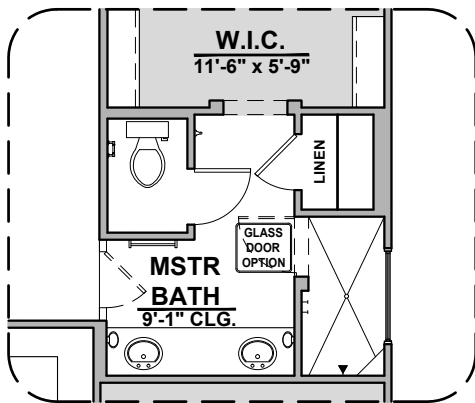

# Animas Options

1,939 Square Feet

Community: Sonoma Ranch North 8

LOW VOLTAGE LEGEND	
LOGO	DESCRIPTION
	CABLE TV
	CAT 5 DATA

**Gourmet Kitchen**

**Bath 2 Shower**

**Tankless  
Water Heater**

**Deluxe Tile Shower**

# Animas Options

1,939 Square Feet

Community: Sonoma Ranch North 8

LOW VOLTAGE LEGEND	
LOGO	DESCRIPTION
	CABLE TV
	CAT 5 DATA

**Extended Patio**

**Traditional  
Fireplace**

**Contemporary  
Fireplace**

**Center Hinge ILO  
Sliding Glass Door**