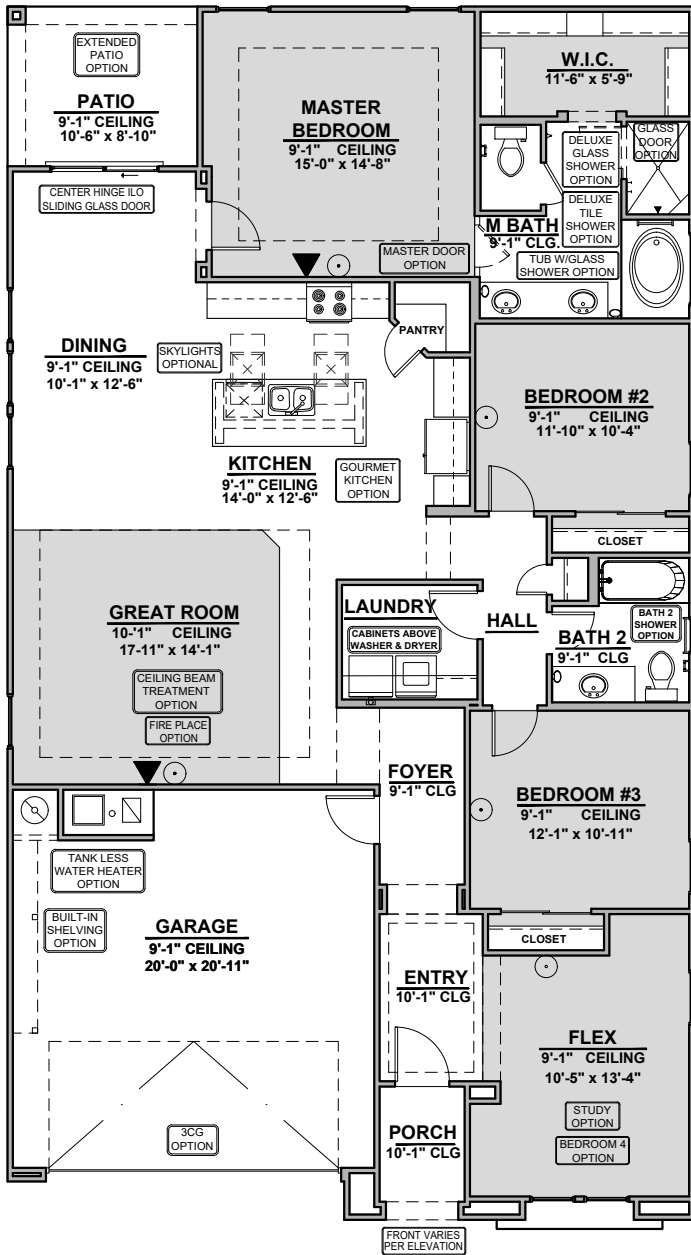

# Animas

1,939 Square Feet

Community: Sonoma Ranch North 8

LOW VOLTAGE LEGEND	
LOGO	DESCRIPTION
	CABLE TV
	CAT 5 DATA

**Spanish Colonial (A)**

**Tuscan (B)**

Garage Orientation:  Left  Right

Home is complete and accepted as built. \_\_\_\_\_

# Animas Options

1,939 Square Feet

Community: Sonoma Ranch North 8

LOW VOLTAGE LEGEND	
LOGO	DESCRIPTION
	CABLE TV
	CAT 5 DATA

**Gourmet Kitchen**

**Bath 2 Shower**

**Tankless  
Water Heater**

**Deluxe Tile Shower**

**Tub w/ Glass Shower**

**Deluxe Glass Shower**

**Ceiling Beam Treatment**

**Fireplace**

**Study**

**Bedroom 4**