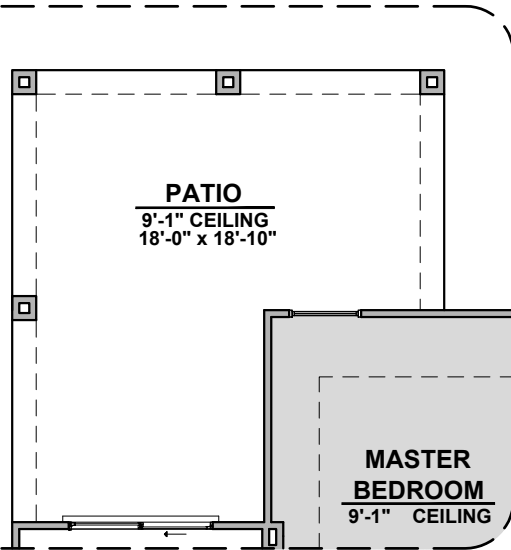

# Animas Options

1,939 Square Feet

Community: Sonoma Ranch North 8

LOW VOLTAGE LEGEND	
LOGO	DESCRIPTION
	CABLE TV
	CAT 5 DATA

**Extended Patio**

**Traditional  
Fireplace**

**Contemporary  
Fireplace**

**Center Hinge ILO  
Sliding Glass Door**