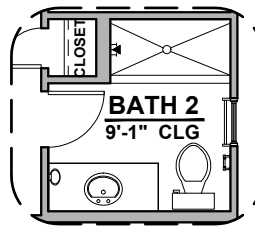

# Animas Options

1,939 Square Feet

Community: Sonoma Ranch North 8

LOW VOLTAGE LEGEND	
LOGO	DESCRIPTION
	CABLE TV
	CAT 5 DATA

**Gourmet Kitchen**

**Bath 2 Shower**

**Tankless  
Water Heater**

**Deluxe Tile Shower**