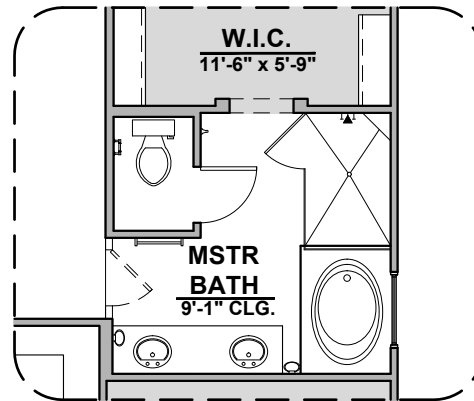

# Animas Options

1,939 Square Feet

Community: Sonoma Ranch North 8

LOW VOLTAGE LEGEND	
LOGO	DESCRIPTION
	CABLE TV
	CAT 5 DATA

**Gourmet Kitchen**

**Bath 2 Shower**

**Tankless  
Water Heater**

**Deluxe Tile Shower**

# Animas Options

1,939 Square Feet

Community: Sonoma Ranch North 8

LOW VOLTAGE LEGEND	
LOGO	DESCRIPTION
	CABLE TV
	CAT 5 DATA

**Extended Patio**

**Traditional  
Fireplace**

**Contemporary  
Fireplace**

**Center Hinge ILO  
Sliding Glass Door**