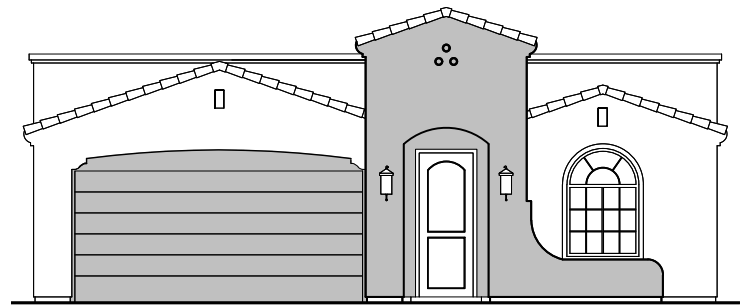

# Animas

1,939 Square Feet

Community: Sonoma Ranch North 8

LOW VOLTAGE LEGEND	
LOGO	DESCRIPTION
	CABLE TV
	CAT 5 DATA

**Spanish Colonial (A)**

**Tuscan (B)**

Garage Orientation:  Left  Right

Home is complete and accepted as built. \_\_\_\_\_

Home construction is in process, buyer accepts all option locations. \_\_\_\_\_

# Animas Options

1,939 Square Feet

Community: Sonoma Ranch North 8

LOW VOLTAGE LEGEND	
LOGO	DESCRIPTION
	CABLE TV
	CAT 5 DATA

**Gourmet Kitchen**

**Bath 2 Shower**

**Tankless  
Water Heater**

**Deluxe Tile Shower**