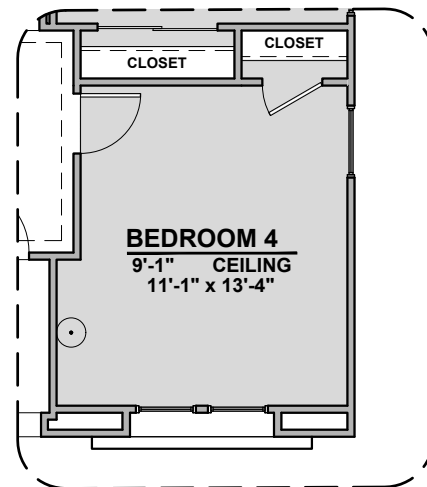

# Animas Options

1,939 Square Feet

Community: Sonoma Ranch North 8

LOW VOLTAGE LEGEND	
LOGO	DESCRIPTION
	CABLE TV
	CAT 5 DATA

**Extended Patio**

**Traditional  
Fireplace**

**Contemporary  
Fireplace**

**Center Hinge ILO  
Sliding Glass Door**

**Fireplace**

**Study**

**Bedroom 4**