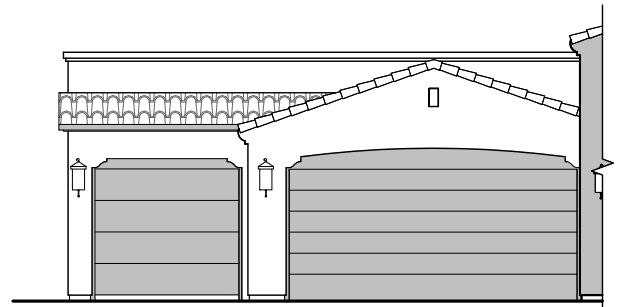

# Animas Options

1,939 Square Feet

Community: Sonoma Ranch North 8

LOW VOLTAGE LEGEND	
LOGO	DESCRIPTION
	CABLE TV
	CAT 5 DATA

**3CG OPTION**

**Spanish Col. 3CG Option (A)**

**Tuscan 3CG Option (B)**