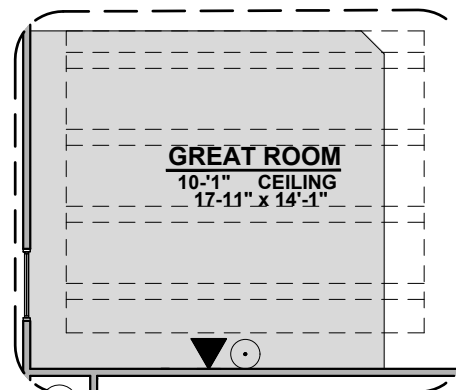

Ceiling Beam Treatment