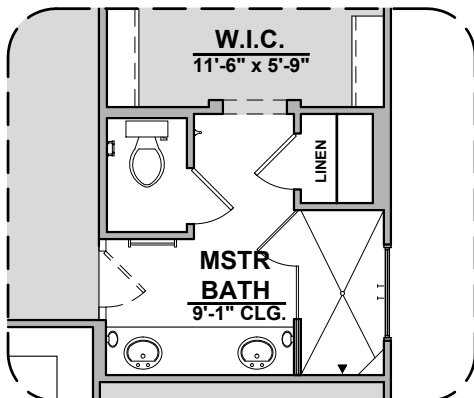

Deluxe Glass Shower