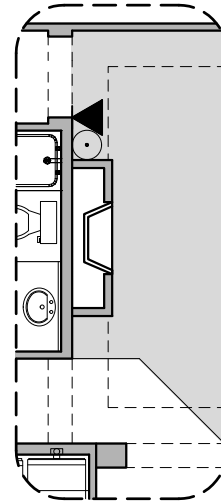

Luna Options

1,860 Square Feet

Community: Sonoma Ranch North

LOW VOLTAGE LEGEND	
LOGO	DESCRIPTION
	CABLE TV
	CAT 5 DATA

Fireplace