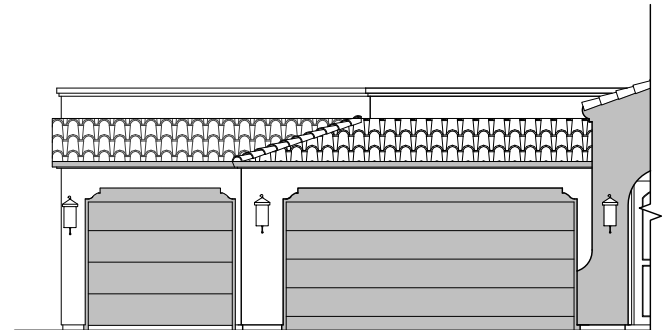

Bedroom 4

Luna Options

1,860 Square Feet

Community: Sonoma Ranch North

LOW VOLTAGE LEGEND	
LOGO	DESCRIPTION
	CABLE TV
	CAT 5 DATA

3CG Option

Spanish Col. 3CG Option (A)

Tuscan 3CG Option (B)