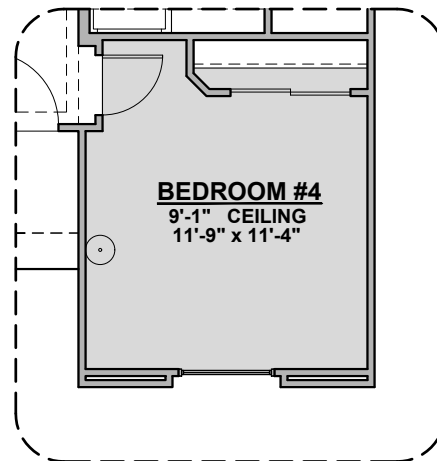

Tub w/ Glass Shower

Luna Options

1,860 Square Feet

Community: Sonoma Ranch North

LOW VOLTAGE LEGEND	
LOGO	DESCRIPTION
	CABLE TV
	CAT 5 DATA

Extended Patio

Gourmet Kitchen

Ceiling Beam Treatment

Bedroom 4

Luna Options

1,860 Square Feet

Community: Sonoma Ranch North

LOW VOLTAGE LEGEND	
LOGO	DESCRIPTION
	CABLE TV
	CAT 5 DATA

3CG Option

Spanish Col. 3CG Option (A)

Tuscan 3CG Option (B)