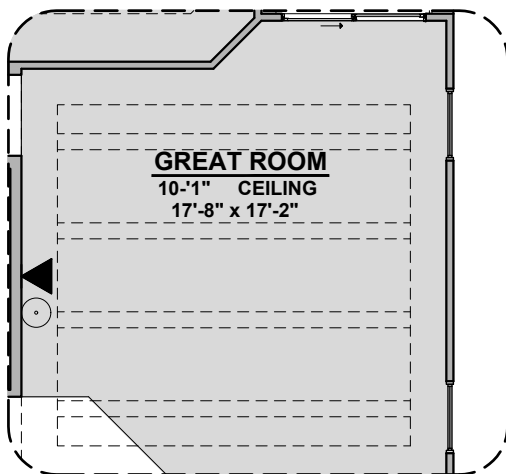

Tub w/ Glass Shower

Luna Options

1,860 Square Feet

Community: Sonoma Ranch North

LOW VOLTAGE LEGEND	
LOGO	DESCRIPTION
	CABLE TV
	CAT 5 DATA

Extended Patio

Gourmet Kitchen

Ceiling Beam Treatment

Bedroom 4

Luna Options

1,860 Square Feet

Community: Sonoma Ranch North

LOW VOLTAGE LEGEND	
LOGO	DESCRIPTION
	CABLE TV
	CAT 5 DATA

3CG Option

Spanish Col. 3CG Option (A)

Tuscan 3CG Option (B)