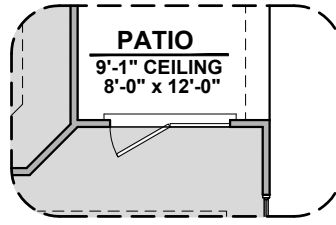

**Center Hinge ILO
Sliding Glass Door**