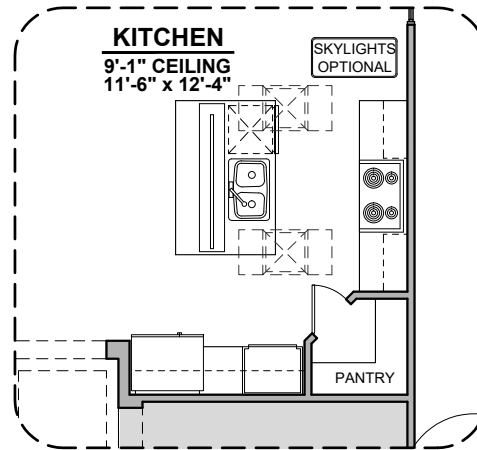

Tub w/ Glass Shower

Luna Options

1,860 Square Feet

Community: Sonoma Ranch North

LOW VOLTAGE LEGEND	
LOGO	DESCRIPTION
	CABLE TV
	CAT 5 DATA

Extended Patio

Gourmet Kitchen

Ceiling Beam Treatment

Bedroom 4

Luna Options

1,860 Square Feet

Community: Sonoma Ranch North

LOW VOLTAGE LEGEND	
LOGO	DESCRIPTION
	CABLE TV
	CAT 5 DATA

3CG Option

Spanish Col. 3CG Option (A)

Tuscan 3CG Option (B)