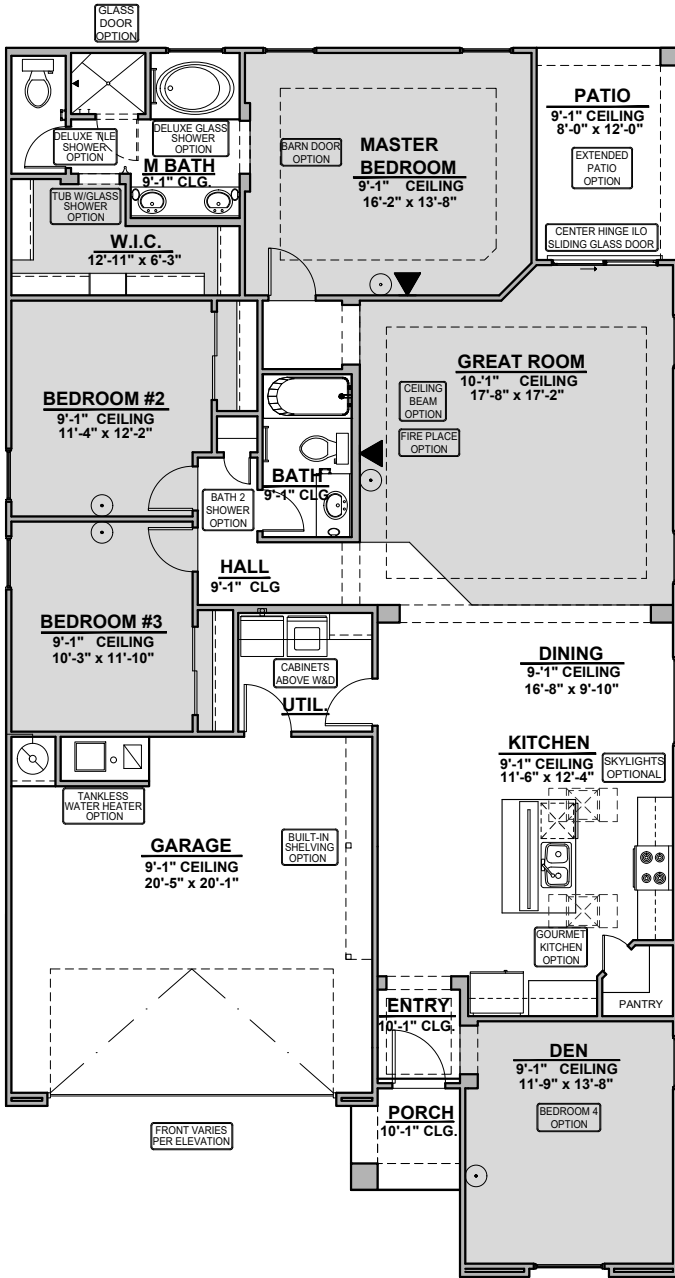

Luna

1,860 Square Feet

Community: Sonoma Ranch North

LOW VOLTAGE LEGEND	
LOGO	DESCRIPTION
	CABLE TV
	CAT 5 DATA

Spanish Colonial (A)

Tuscan (B)

Garage Orientation: Left Right

Home is complete and accepted as built. _____

Home construction is in process, buyer accepts all option locations. _____

Luna Options

1,860 Square Feet

Community: Sonoma Ranch North

LOW VOLTAGE LEGEND	
LOGO	DESCRIPTION
	CABLE TV
	CAT 5 DATA

**Traditional
Fireplace**

**Contemporary
Fireplace**

Fireplace

Barn Door

Bath 2 Shower

**Center Hinge ILO
Sliding Glass Door**

**Tankless
Water Heater**

Deluxe Glass Shower

Deluxe Tile Shower

Tub w/ Glass Shower

Luna Options

1,860 Square Feet

Community: Sonoma Ranch North

LOW VOLTAGE LEGEND	
LOGO	DESCRIPTION
	CABLE TV
	CAT 5 DATA

Extended Patio

Gourmet Kitchen

Ceiling Beam Treatment