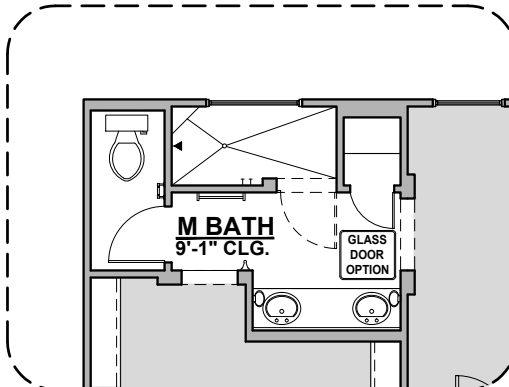

**Contemporary
Fireplace**

Fireplace

Barn Door

Bath 2 Shower

**Center Hinge ILO
Sliding Glass Door**

**Tankless
Water Heater**

Deluxe Glass Shower

Deluxe Tile Shower

Tub w/ Glass Shower

Luna Options

1,860 Square Feet

Community: Sonoma Ranch North

LOW VOLTAGE LEGEND	
LOGO	DESCRIPTION
	CABLE TV
	CAT 5 DATA

Extended Patio

Gourmet Kitchen

Ceiling Beam Treatment

Bedroom 4

Luna Options

1,860 Square Feet

Community: Sonoma Ranch North

LOW VOLTAGE LEGEND	
LOGO	DESCRIPTION
	CABLE TV
	CAT 5 DATA

3CG Option

Spanish Col. 3CG Option (A)

Tuscan 3CG Option (B)