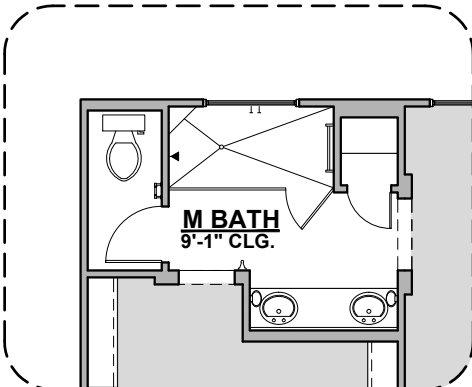

Luna

1,860 Square Feet

Community: Sonoma Ranch North

LOW VOLTAGE LEGEND	
LOGO	DESCRIPTION
	CABLE TV
	CAT 5 DATA

Spanish Colonial (A)

Tuscan (B)

Garage Orientation: Left Right

Home is complete and accepted as built. _____

**Contemporary
Fireplace**

Fireplace

Barn Door

Bath 2 Shower

**Center Hinge ILO
Sliding Glass Door**

**Tankless
Water Heater**

Deluxe Glass Shower

Deluxe Tile Shower

Tub w/ Glass Shower

Luna Options

1,860 Square Feet

Community: Sonoma Ranch North

LOW VOLTAGE LEGEND	
LOGO	DESCRIPTION
	CABLE TV
	CAT 5 DATA

Extended Patio

Gourmet Kitchen

Ceiling Beam Treatment

Bedroom 4

Luna Options

1,860 Square Feet

Community: Sonoma Ranch North

LOW VOLTAGE LEGEND	
LOGO	DESCRIPTION
	CABLE TV
	CAT 5 DATA

3CG Option

Spanish Col. 3CG Option (A)

Tuscan 3CG Option (B)