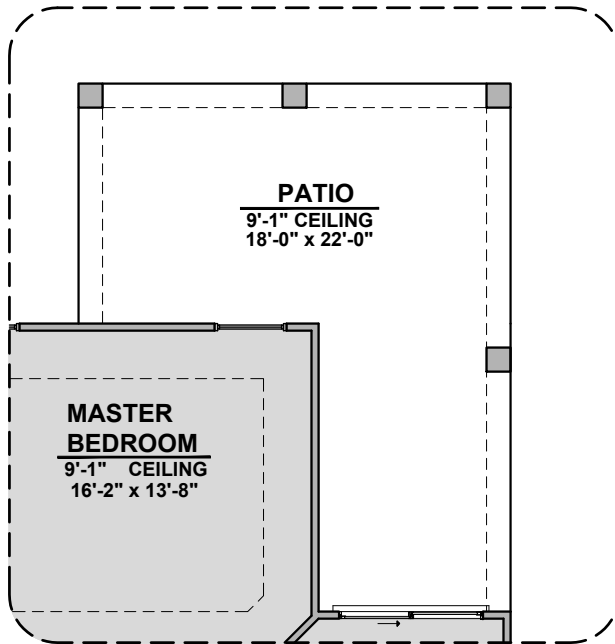

Tub w/ Glass Shower

Luna Options

1,860 Square Feet

Community: Sonoma Ranch North

LOW VOLTAGE LEGEND	
LOGO	DESCRIPTION
	CABLE TV
	CAT 5 DATA

Extended Patio

Gourmet Kitchen

Ceiling Beam Treatment

Bedroom 4

Luna Options

1,860 Square Feet

Community: Sonoma Ranch North

LOW VOLTAGE LEGEND	
LOGO	DESCRIPTION
	CABLE TV
	CAT 5 DATA

3CG Option

Spanish Col. 3CG Option (A)

Tuscan 3CG Option (B)