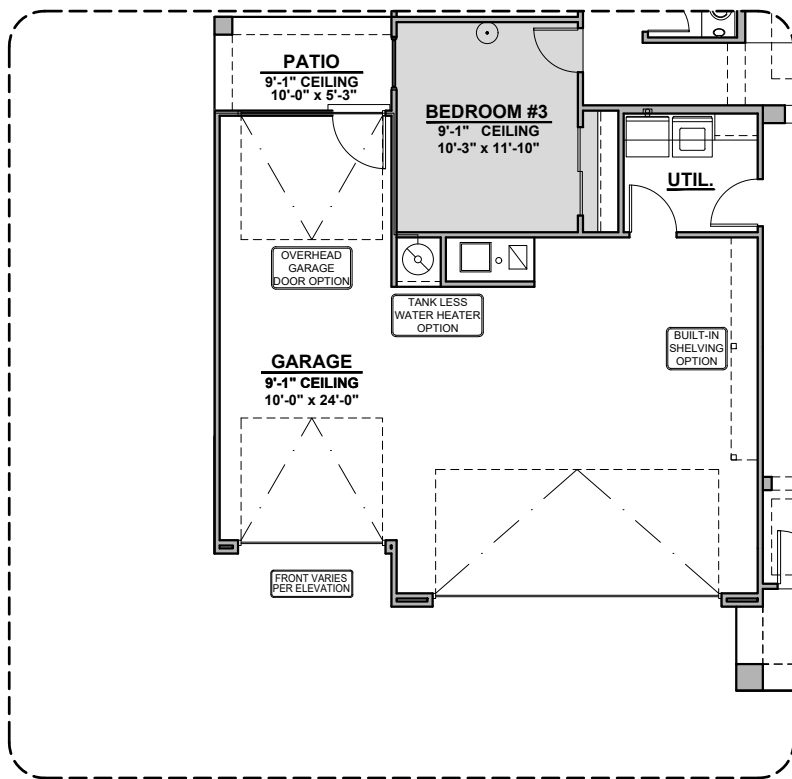

Luna

1,860 Square Feet

Community: Sonoma Ranch North

LOW VOLTAGE LEGEND	
LOGO	DESCRIPTION
	CABLE TV
	CAT 5 DATA

Spanish Colonial (A)

Tuscan (B)

Garage Orientation: Left Right

Home is complete and accepted as built. _____

Tub w/ Glass Shower

Luna Options

1,860 Square Feet

Community: Sonoma Ranch North

LOW VOLTAGE LEGEND	
LOGO	DESCRIPTION
	CABLE TV
	CAT 5 DATA

Extended Patio

Gourmet Kitchen

Ceiling Beam Treatment

Bedroom 4

Luna Options

1,860 Square Feet

Community: Sonoma Ranch North

LOW VOLTAGE LEGEND	
LOGO	DESCRIPTION
	CABLE TV
	CAT 5 DATA

3CG Option

Spanish Col. 3CG Option (A)

Tuscan 3CG Option (B)