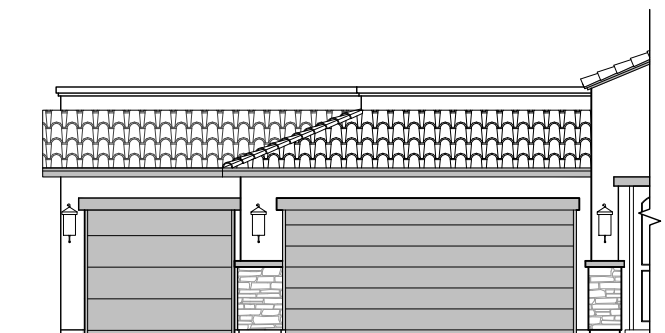

Bedroom 4

Luna Options

1,860 Square Feet

Community: Sonoma Ranch North

LOW VOLTAGE LEGEND	
LOGO	DESCRIPTION
	CABLE TV
	CAT 5 DATA

3CG Option

Spanish Col. 3CG Option (A)

Tuscan 3CG Option (B)