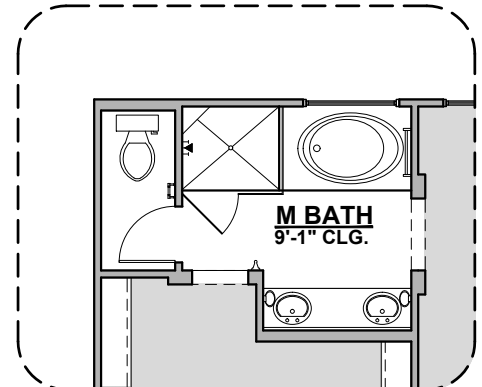

**Contemporary
Fireplace**

Fireplace

Barn Door

Bath 2 Shower

**Center Hinge ILO
Sliding Glass Door**

**Tankless
Water Heater**

Deluxe Glass Shower

Deluxe Tile Shower

Tub w/ Glass Shower

Luna Options

1,860 Square Feet

Community: Sonoma Ranch North

LOW VOLTAGE LEGEND	
LOGO	DESCRIPTION
	CABLE TV
	CAT 5 DATA

Extended Patio

Gourmet Kitchen

Ceiling Beam Treatment

Bedroom 4

Luna Options

1,860 Square Feet

Community: Sonoma Ranch North

LOW VOLTAGE LEGEND	
LOGO	DESCRIPTION
	CABLE TV
	CAT 5 DATA

3CG Option

Spanish Col. 3CG Option (A)

Tuscan 3CG Option (B)