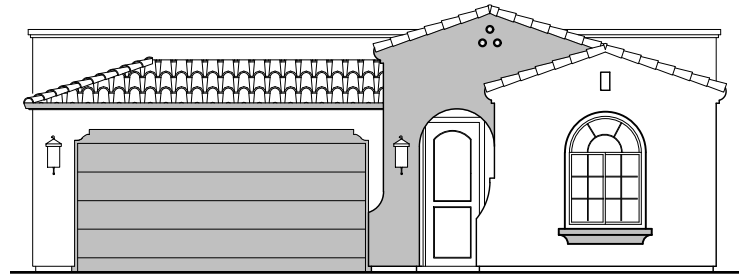

Luna

1,860 Square Feet

Community: Sonoma Ranch North

LOW VOLTAGE LEGEND	
LOGO	DESCRIPTION
	CABLE TV
	CAT 5 DATA

Spanish Colonial (A)

Tuscan (B)

Garage Orientation: Left Right

Home is complete and accepted as built. _____

Home construction is in process, buyer accepts all option locations. _____

Luna Options

1,860 Square Feet

Community: Sonoma Ranch North

LOW VOLTAGE LEGEND	
LOGO	DESCRIPTION
	CABLE TV
	CAT 5 DATA

**Traditional
Fireplace**