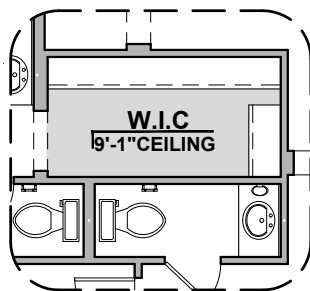

# Valencia Options

1,740 Square Feet

Community: Sonoma Ranch North

LOW VOLTAGE LEGEND	
LOGO	DESCRIPTION
	CABLE TV
	CAT 5 DATA

**Ceiling Beam Treatment**

**Gourmet Kitchen**

**Powder Room**

**Bath 2 Shower**

# Valencia Options

1,740 Square Feet

Community: Sonoma Ranch North

LOW VOLTAGE LEGEND	
LOGO	DESCRIPTION
	CABLE TV
	CAT 5 DATA

**Extended Patio**

**Stacking Door ILO Standard Door**

\*Extended Patio Has To Be Selected