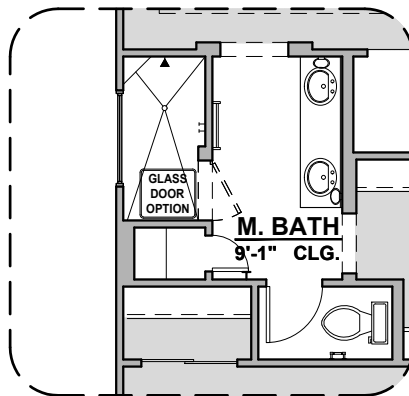

# Valencia Options

1,740 Square Feet

Community: Sonoma Ranch North

LOW VOLTAGE LEGEND	
LOGO	DESCRIPTION
	CABLE TV
	CAT 5 DATA

Fireplace

Traditional  
Fireplace

Contemporary  
Fireplace

Barn Door

Center Hinge Door ILO  
Sliding Glass Door

Tankless Water  
Heater

Deluxe Glass Shower

Deluxe Tile Shower

Tub w/ Glass Shower