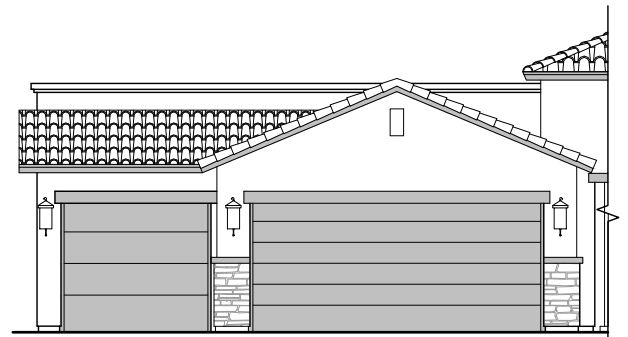

# Valencia Options

1,740 Square Feet

Community: Sonoma Ranch North

LOW VOLTAGE LEGEND	
LOGO	DESCRIPTION
	CABLE TV
	CAT 5 DATA

**3rd Car Garage Option**

**Spanish Col. 3CG Option (A)**

**Tuscan 3CG Option (B)**