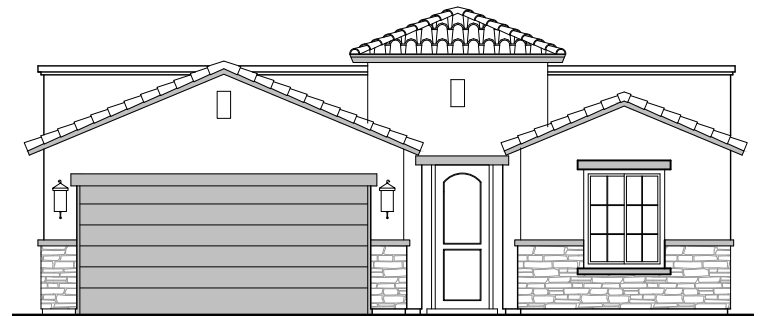

## Valencia

1,740 Square Feet

Community: Sonoma Ranch North

LOW VOLTAGE LEGEND	
LOGO	DESCRIPTION
	CABLE TV
	CAT 5 DATA

### Tuscan (B)

Garage Orientation:  Left  Right

Home is complete and accepted as built. \_\_\_\_\_

Home construction is in process, buyer accepts all option locations. \_\_\_\_\_