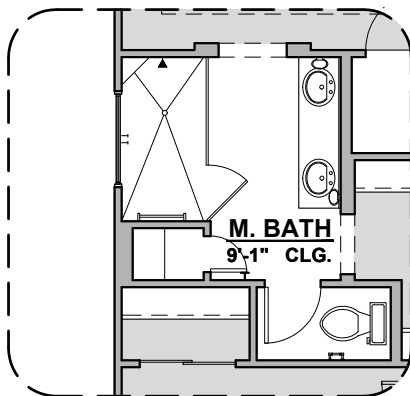

Deluxe Glass Shower