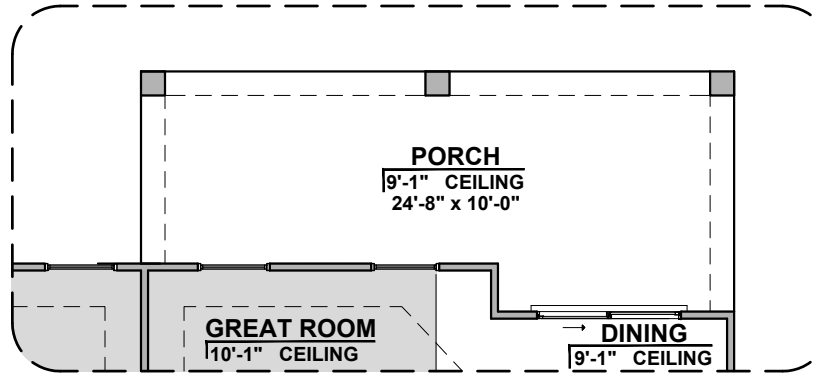

# Valencia Options

1,740 Square Feet

Community: Sonoma Ranch North

LOW VOLTAGE LEGEND	
LOGO	DESCRIPTION
	CABLE TV
	CAT 5 DATA

**Ceiling Beam Treatment**

**Gourmet Kitchen**

**Powder Room**

**Bath 2 Shower**

# Valencia Options

1,740 Square Feet

Community: Sonoma Ranch North

LOW VOLTAGE LEGEND	
LOGO	DESCRIPTION
	CABLE TV
	CAT 5 DATA

**Extended Patio**

**Stacking Door ILO Standard Door**

\*Extended Patio Has To Be Selected