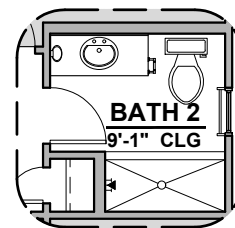

# Valencia Options

1,740 Square Feet

Community: Sonoma Ranch North

LOW VOLTAGE LEGEND	
LOGO	DESCRIPTION
	CABLE TV
	CAT 5 DATA

**Ceiling Beam Treatment**

**Gourmet Kitchen**

**Powder Room**

**Bath 2 Shower**