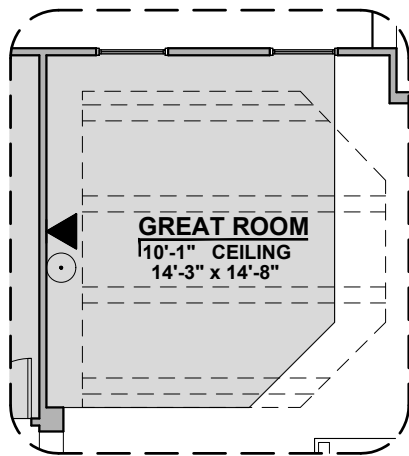

# Valencia Options

1,740 Square Feet

Community: Sonoma Ranch North

LOW VOLTAGE LEGEND	
LOGO	DESCRIPTION
	CABLE TV
	CAT 5 DATA

**Ceiling Beam Treatment**

**Gourmet Kitchen**

**Powder Room**

**Bath 2 Shower**