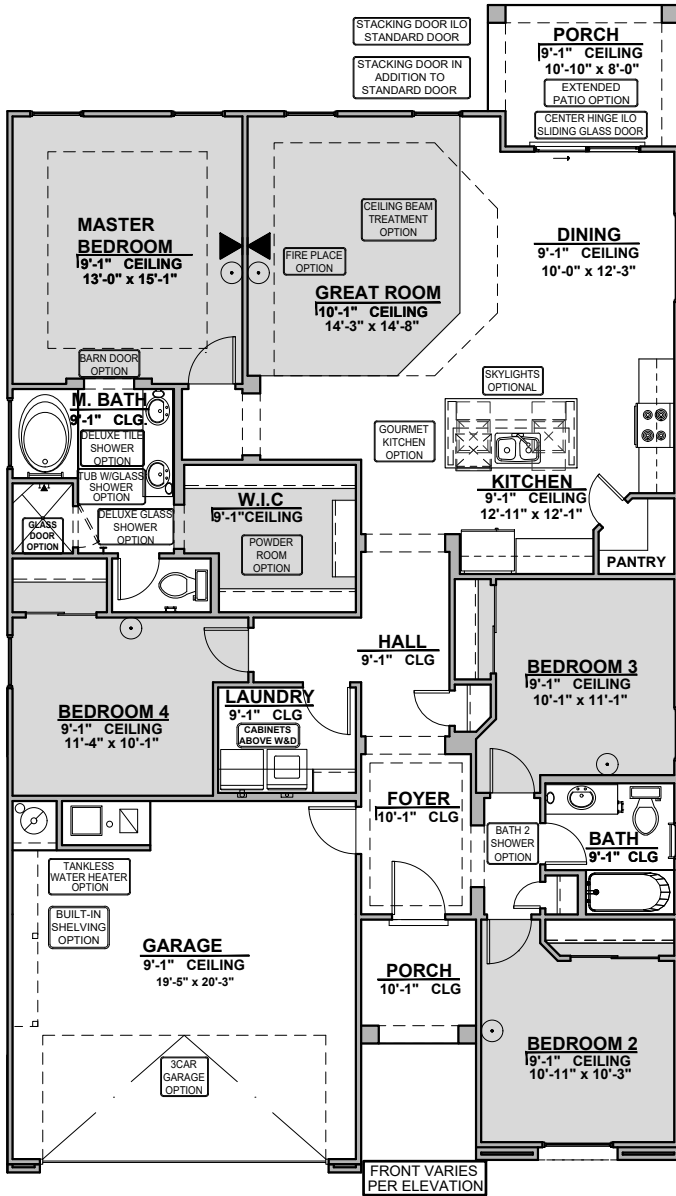

## Valencia

1,740 Square Feet

Community: Sonoma Ranch North

LOW VOLTAGE LEGEND	
LOGO	DESCRIPTION
	CABLE TV
	CAT 5 DATA

### Tuscan (B)

Garage Orientation:  Left  Right

Home is complete and accepted as built. \_\_\_\_\_

Home construction is in process, buyer accepts all option locations. \_\_\_\_\_

# Valencia Options

1,740 Square Feet

Community: Sonoma Ranch North

LOW VOLTAGE LEGEND	
LOGO	DESCRIPTION
	CABLE TV
	CAT 5 DATA

Fireplace

Traditional  
Fireplace

Contemporary  
Fireplace

Barn Door

Center Hinge Door ILO  
Sliding Glass Door

Tankless Water  
Heater

Deluxe Glass Shower

Deluxe Tile Shower

Tub w/ Glass Shower