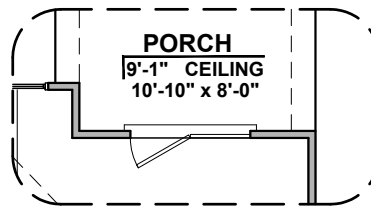

# Valencia Options

1,740 Square Feet

Community: Sonoma Ranch North

LOW VOLTAGE LEGEND	
LOGO	DESCRIPTION
	CABLE TV
	CAT 5 DATA

Fireplace

Traditional  
Fireplace

Contemporary  
Fireplace

Barn Door