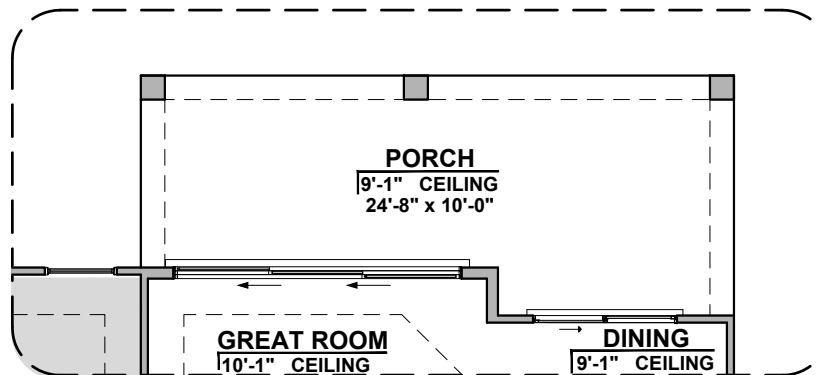

# Valencia Options

1,740 Square Feet

Community: Sonoma Ranch North

LOW VOLTAGE LEGEND	
LOGO	DESCRIPTION
	CABLE TV
	CAT 5 DATA

**Ceiling Beam Treatment**

**Gourmet Kitchen**

**Powder Room**

**Bath 2 Shower**

# Valencia Options

1,740 Square Feet

Community: Sonoma Ranch North

LOW VOLTAGE LEGEND	
LOGO	DESCRIPTION
	CABLE TV
	CAT 5 DATA

**Extended Patio**

**Stacking Door ILO Standard Door**

\*Extended Patio Has To Be Selected