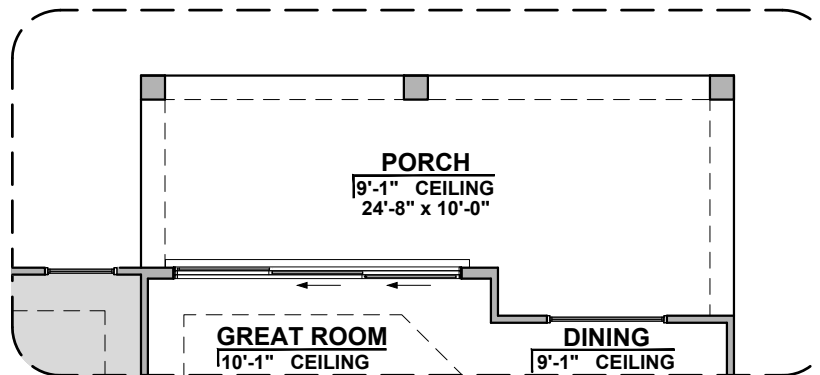

# Valencia Options

1,740 Square Feet

Community: Sonoma Ranch North

LOW VOLTAGE LEGEND	
LOGO	DESCRIPTION
	CABLE TV
	CAT 5 DATA

**Extended Patio**

**Stacking Door ILO Standard Door**

\*Extended Patio Has To Be Selected