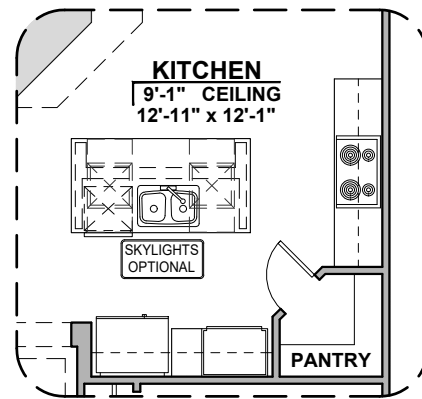

# Valencia Options

1,740 Square Feet

Community: Sonoma Ranch North

LOW VOLTAGE LEGEND	
LOGO	DESCRIPTION
	CABLE TV
	CAT 5 DATA

**Ceiling Beam Treatment**

**Gourmet Kitchen**

**Powder Room**

**Bath 2 Shower**

# Valencia Options

1,740 Square Feet

Community: Sonoma Ranch North

LOW VOLTAGE LEGEND	
LOGO	DESCRIPTION
	CABLE TV
	CAT 5 DATA

**Extended Patio**

**Stacking Door ILO Standard Door**

\*Extended Patio Has To Be Selected