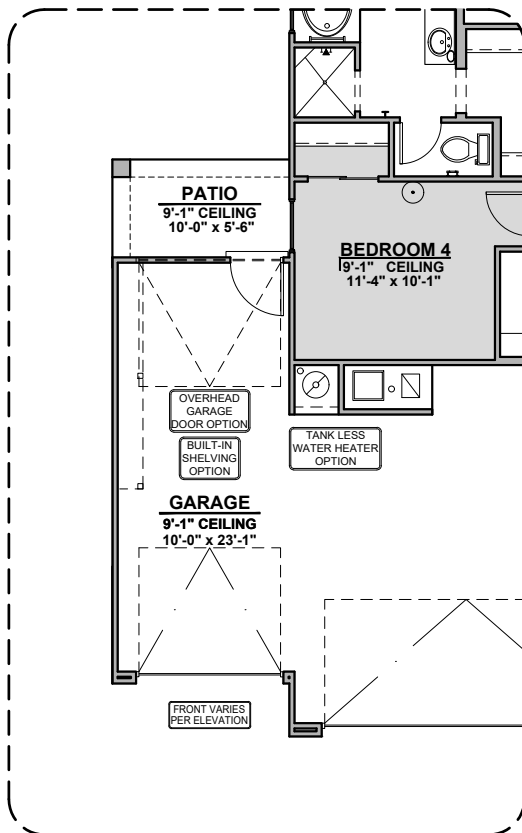

# Valencia Options

1,740 Square Feet

Community: Sonoma Ranch North

LOW VOLTAGE LEGEND	
LOGO	DESCRIPTION
	CABLE TV
	CAT 5 DATA

**Extended Patio**

**Stacking Door ILO Standard Door**

\*Extended Patio Has To Be Selected

**Stacking Door In Addition To Standard Door**

\*Extended Patio Has To Be Selected

# Valencia Options

1,740 Square Feet

Community: Sonoma Ranch North

LOW VOLTAGE LEGEND	
LOGO	DESCRIPTION
	CABLE TV
	CAT 5 DATA

**3rd Car Garage Option**

**Spanish Col. 3CG Option (A)**

**Tuscan 3CG Option (B)**