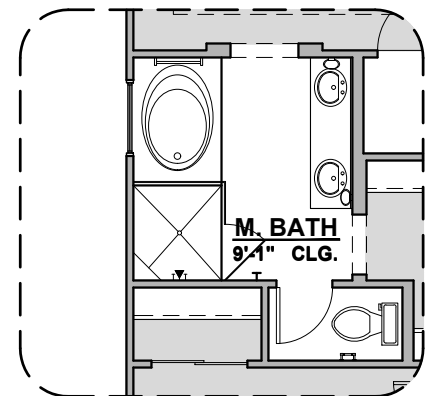

Center Hinge Door ILO  
Sliding Glass Door

Tankless Water  
Heater

Deluxe Glass Shower

Deluxe Tile Shower

Tub w/ Glass Shower

# Valencia Options

1,740 Square Feet

Community: Sonoma Ranch North

LOW VOLTAGE LEGEND	
LOGO	DESCRIPTION
	CABLE TV
	CAT 5 DATA

**Ceiling Beam Treatment**

**Gourmet Kitchen**

**Powder Room**

**Bath 2 Shower**