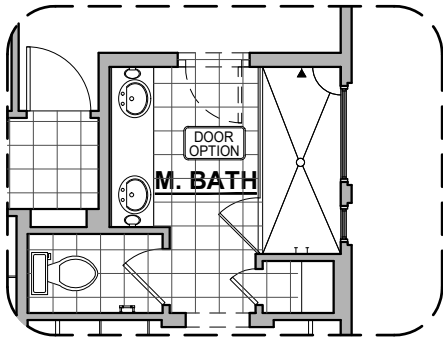

Mediterranean (M)

Garage Orientation: Left Right

Community: Durango

www.hakesbrothers.com

1920 Plan

HAKES BROTHERS

Own The Home You Love

Deluxe Glass Shower Option