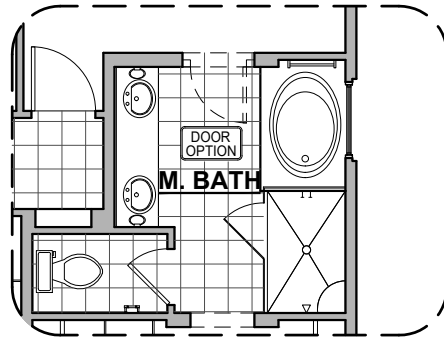

Mediterranean (M)

Garage Orientation: Left Right

Community: Durango

www.hakesbrothers.com

1920 Plan

HAKES BROTHERS

Own The Home You Love

Deluxe Glass Shower Option