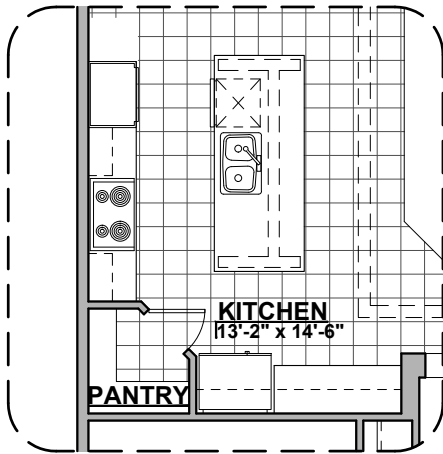

Gourmet Kitchen Option