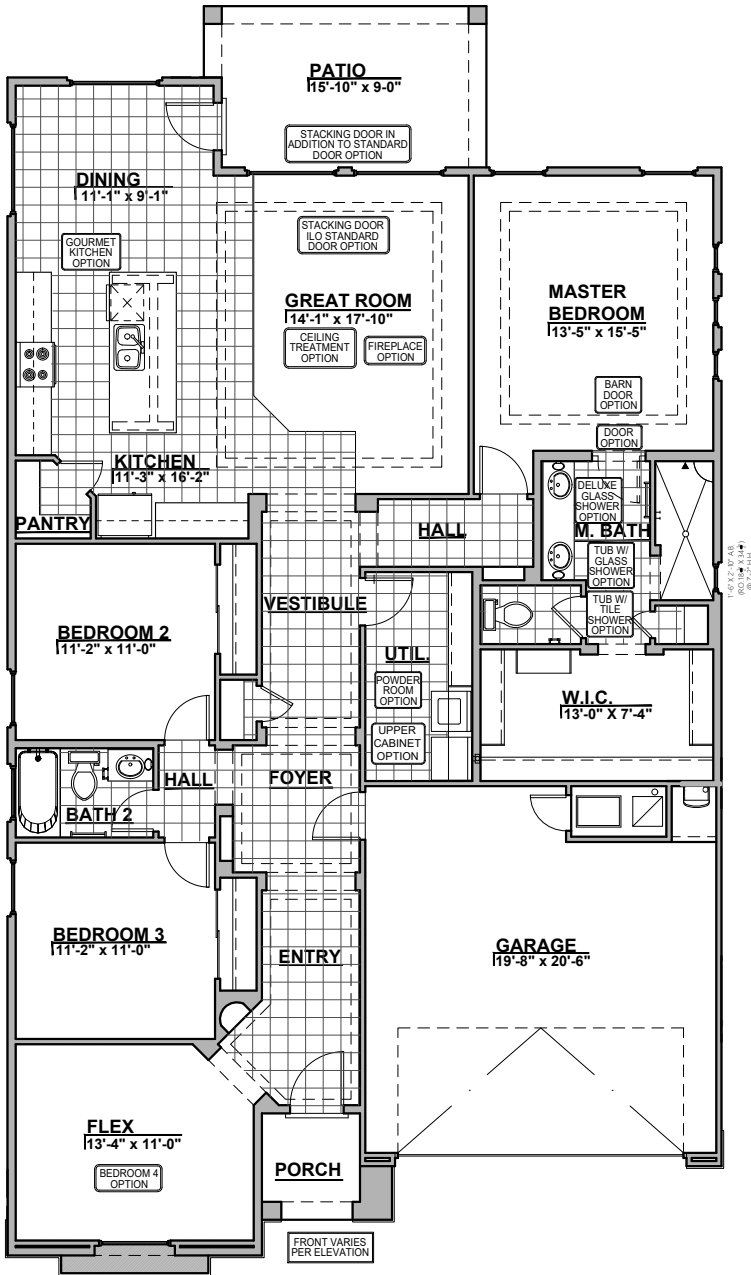

HAKES BROTHERS

Own The Home You Love

- Home is complete and accepted as built. _____
- Home construction is in process, buyer accepts all option locations. _____

Spanish Colonial (S)

Tuscan (T)

Contemporary (C)

Mediterranean (M)

Garage Orientation: Left Right

Community: Durango

www.hakesbrothers.com

1920 Plan

HAKES BROTHERS

Own The Home You Love

Deluxe Glass Shower Option

Tub w/Glass Shower Option

Fireplace Option

Powder Room Option

Tub w/Tile Shower Option

Traditional Fireplace

Community: Durango

www.hakesbrothers.com

1920 Plan Options