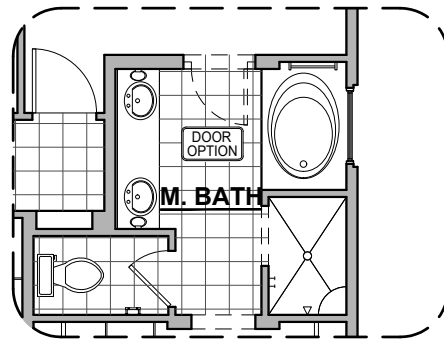

Tub w/Tile Shower Option

Community: Durango

www.hakesbrothers.com

1920 Plan Options