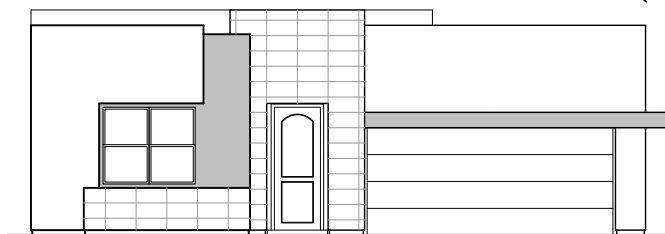

Contemporary (C)