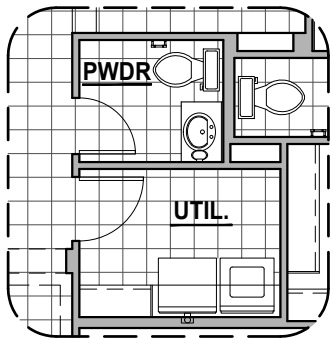

Powder Room Option