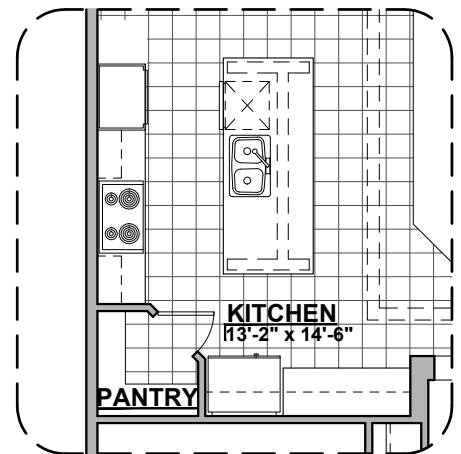

Deluxe Glass Shower Option

Tub w/Glass Shower Option

Traditional Fireplace

Tub w/Tile Shower Option Traditional Fireplace Fireplace Option

Bedroom ILO Flex

Powder Room Option

Gourmet Kitchen Option

Community: Lomas Encantadas 2B

www.hakesbrothers.com

1920 Options

© 2020 Hakes Brothers, Floor plans, elevations, and specifications are subject to change without notice. The above floor plan and elevations are artistic representations only and are not exact schematics of the home. The actual home may vary in dimensions and layout. For more information, see a sales representative. LE2B 1920 SCMT 03.12.21 Options