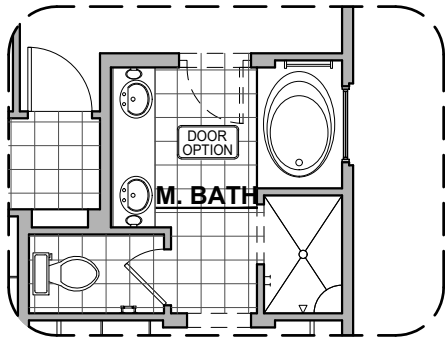

Deluxe Glass Shower Option

Tub w/Glass Shower Option

Traditional Fireplace

Tub w/Tile Shower Option Traditional Fireplace Fireplace Option

Bedroom ILO Flex

Powder Room Option

Gourmet Kitchen Option

Community: Lomas Encantadas 2B