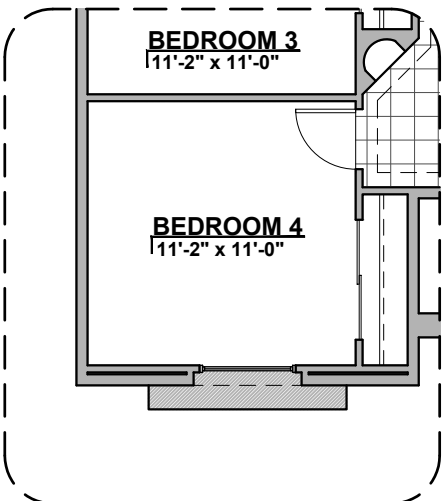

Deluxe Glass Shower Option

Tub w/Glass Shower Option

Traditional Fireplace

Tub w/Tile Shower Option Traditional Fireplace Fireplace Option

Bedroom ILO Flex

Powder Room Option

Gourmet Kitchen Option

Community: Lomas Encantadas 2B

www.hakesbrothers.com

1920 Options

© 2020 Hakes Brothers, Floor plans, elevations, and specifications are subject to change without notice. The above floor plan and elevations are artistic representations only and are not exact schematics of the home. The actual home may vary in dimensions and layout. For more information, see a sales representative. LE2B 1920 SCMT 03.12.21 Options