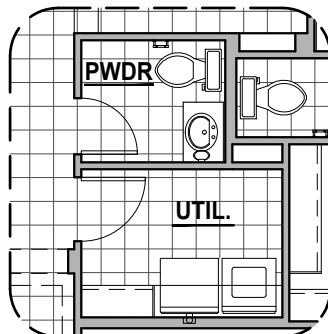

Deluxe Glass Shower Option

Tub w/Glass Shower Option

Traditional Fireplace

Tub w/Tile Shower Option Traditional Fireplace Fireplace Option

Bedroom ILO Flex

Powder Room Option

Gourmet Kitchen Option

Community: Lomas Encantadas 2B

www.hakesbrothers.com

1920 Options

© 2020 Hakes Brothers, Floor plans, elevations, and specifications are subject to change without notice. The above floor plan and elevations are artistic representations only and are not exact schematics of the home. The actual home may vary in dimensions and layout. For more information, see a sales representative. LE2B 1920 SCMT 03.12.21 Options