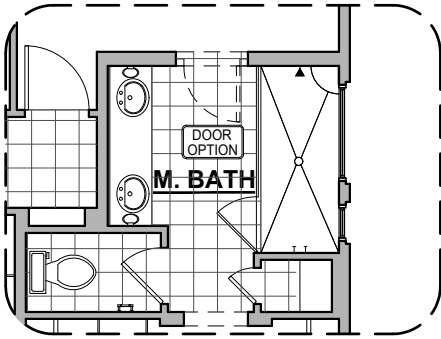

Mediterranean (M)

Andalusian (A)

Garage Orientation: Left Right

Community: Lomas Encantadas 2B

www.hakesbrothers.com

1920 Plan

HAKES BROTHERS

Own The Home You Love

Deluxe Glass Shower Option

Tub w/Glass Shower Option

Traditional Fireplace

Tub w/Tile Shower Option Traditional Fireplace Fireplace Option

Bedroom ILO Flex

Powder Room Option

Gourmet Kitchen Option

Community: Lomas Encantadas 2B