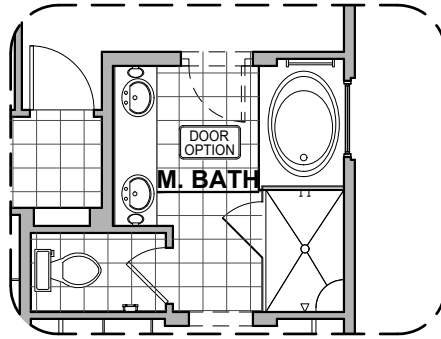

Mediterranean (M)

Andalusian (A)

Garage Orientation: Left Right

Community: Lomas Encantadas 2B

www.hakesbrothers.com

1920 Plan

HAKES BROTHERS

Own The Home You Love

Deluxe Glass Shower Option

Tub w/Glass Shower Option

Traditional Fireplace

Tub w/Tile Shower Option Traditional Fireplace Fireplace Option

Bedroom ILO Flex

Powder Room Option

Gourmet Kitchen Option

Community: Lomas Encantadas 2B