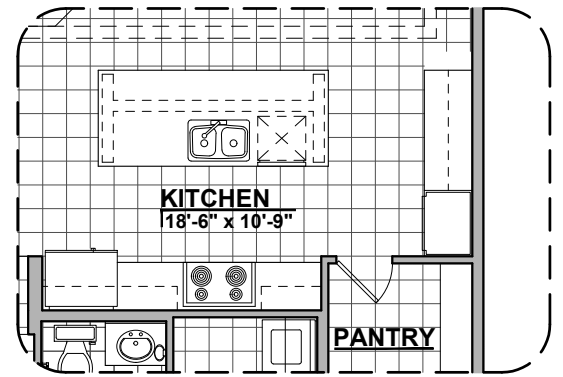

Mediterranean (M)

Andalusian (A)

Garage Orientation: Left Right

Community: Lomas Encantadas 2B & 2C

www.hakesbrothers.com

2119 Plan

HAKES BROTHERS

Own The Home You Love

Fireplace
Option

Contemporary
Fireplace

Traditional
Fireplace

Gourmet Kitchen
Option

Study Option ILO Flex

Bedroom ILO Flex

Barn Door Option

Community: Lomas Encantadas 2B & 2C