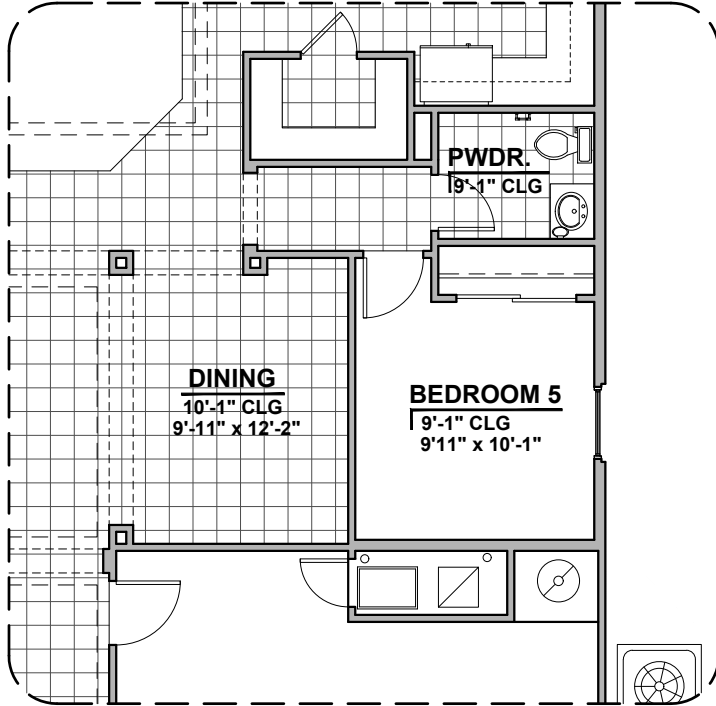

Garage Orientation: Left Right

Community: Lomas Encantadas 2B

www.hakesbrothers.com

2740 Plan

©2021 Hakes Brothers, Floor plans, elevations, and specifications are subject to change without notice. The above floor plan and elevations are artistic representations only and are not exact schematics of the home. The actual home may vary in dimensions and layout. For more information, see a sales representative. LE2B 2740 TM 03.12.21

Study Option

Community: Lomas Encantadas 2B

www.hakesbrothers.com

2740 Plan Options

HAKES BROTHERS

Own The Home You Love

Tub w/ Glass Shower Option

Deluxe Glass Shower Option

Tub w/ Tile Shower Option

Dining Room Option

Guest Suite Option

Community: Lomas Encantadas 2B

www.hakesbrothers.com

2740 Plan Options

HAKES BROTHERS

Own The Home You Love