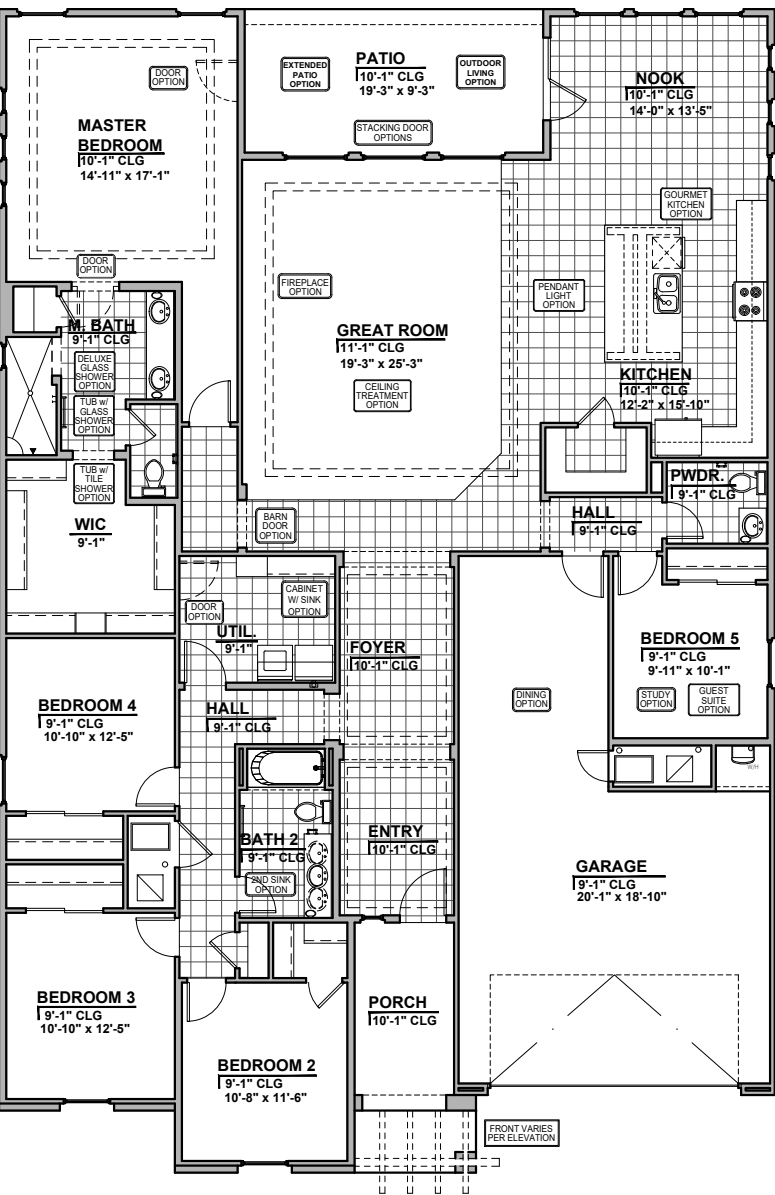

HAKES BROTHERS

Own The Home You Love

- Home is complete and accepted as built. _____
- Home construction is in process, buyer accepts all option locations. _____

Tuscan (T)

Mediterranean (M)

Andalusian (A)

Garage Orientation: Left Right

Community: Lomas Encantadas 2B

www.hakesbrothers.com

2740 Plan

©2021 Hakes Brothers, Floor plans, elevations, and specifications are subject to change without notice. The above floor plan and elevations are artistic representations only and are not exact schematics of the home. The actual home may vary in dimensions and layout. For more information, see a sales representative. LE2B 2740 TM 03.12.21