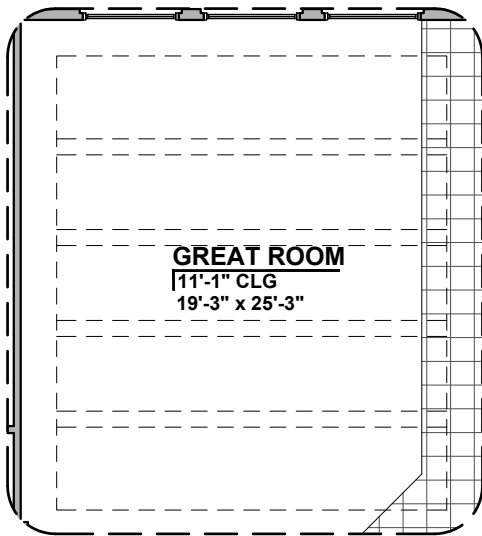

Ceiling Treatment
Option