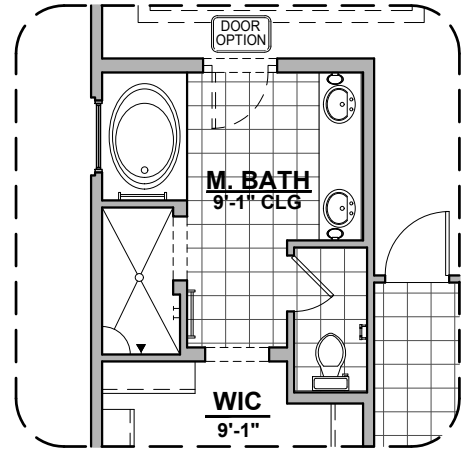

Garage Orientation: Left Right

Community: Lomas Encantadas 2B

www.hakesbrothers.com

2740 Plan

©2021 Hakes Brothers, Floor plans, elevations, and specifications are subject to change without notice. The above floor plan and elevations are artistic representations only and are not exact schematics of the home. The actual home may vary in dimensions and layout. For more information, see a sales representative. LE2B 2740 TM 03.12.21

Study Option

Community: Lomas Encantadas 2B

www.hakesbrothers.com

2740 Plan Options

HAKES BROTHERS

Own The Home You Love

Tub w/ Glass Shower Option

Deluxe Glass Shower Option