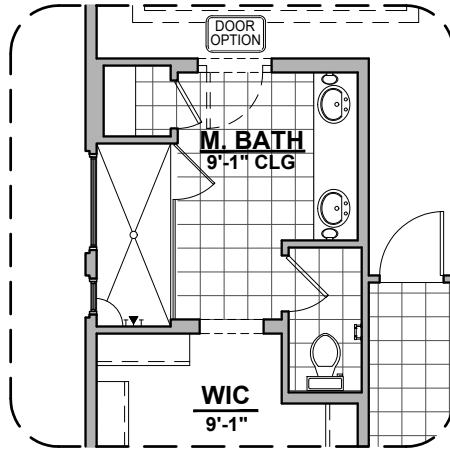

Garage Orientation: Left Right

Community: Lomas Encantadas 2B

www.hakesbrothers.com

2740 Plan

©2021 Hakes Brothers, Floor plans, elevations, and specifications are subject to change without notice. The above floor plan and elevations are artistic representations only and are not exact schematics of the home. The actual home may vary in dimensions and layout. For more information, see a sales representative. LE2B 2740 TM 03.12.21

Study Option

Community: Lomas Encantadas 2B

www.hakesbrothers.com

2740 Plan Options

HAKES BROTHERS

Own The Home You Love

Tub w/ Glass Shower Option

Deluxe Glass Shower Option

Tub w/ Tile Shower Option

Dining Room Option

Guest Suite Option

Community: Lomas Encantadas 2B

www.hakesbrothers.com

2740 Plan Options

HAKES BROTHERS

Own The Home You Love