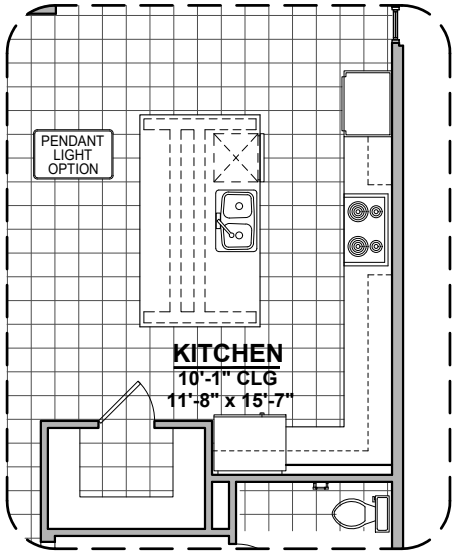

Gourmet
Kitchen Option