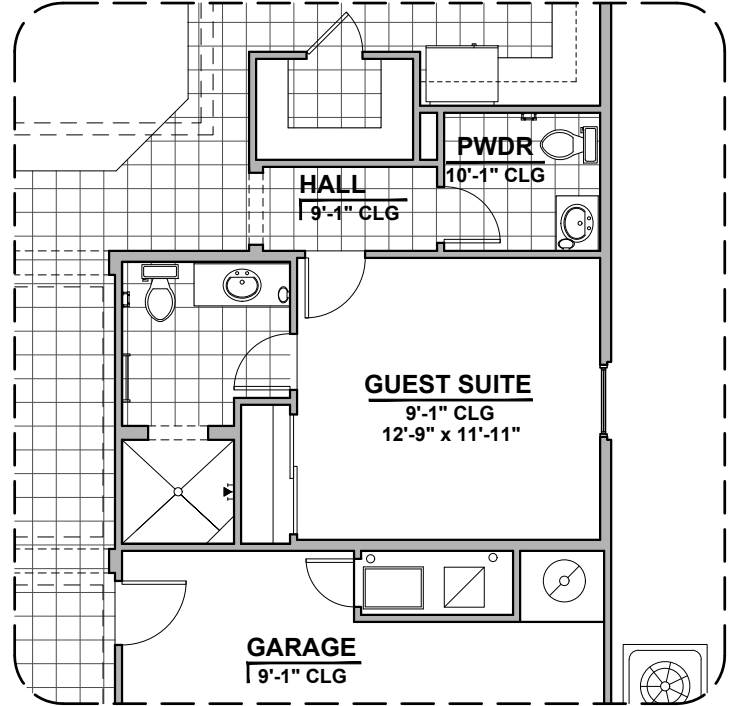

Garage Orientation: Left Right

Community: Lomas Encantadas 2B

www.hakesbrothers.com

2740 Plan

©2021 Hakes Brothers, Floor plans, elevations, and specifications are subject to change without notice. The above floor plan and elevations are artistic representations only and are not exact schematics of the home. The actual home may vary in dimensions and layout. For more information, see a sales representative. LE2B 2740 TM 03.12.21

Tub w/ Tile Shower Option

Dining Room Option

Guest Suite Option

Community: Lomas Encantadas 2B

www.hakesbrothers.com

2740 Plan Options

HAKES BROTHERS

Own The Home You Love