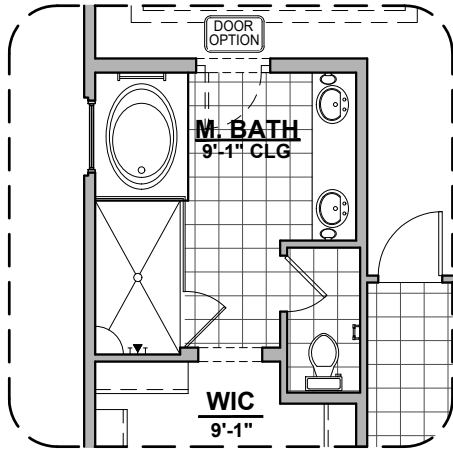

Tub w/ Glass Shower Option