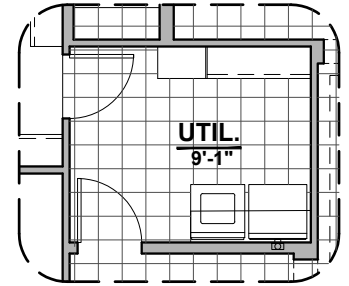

Tub w/ Tile Shower Option

Dining Room Option

Guest Suite Option

Community: Lomas Encantadas 2B

www.hakesbrothers.com

2740 Plan Options

HAKES BROTHERS

Own The Home You Love

Cabinet w/ Sink Option

Door Option

Extended Patio Option

Stacking Door ILO
Standard Door

Outdoor Living Option

Stacking Door In Addition
To Standard Door

Community: Lomas Encantadas 2B

www.hakesbrothers.com