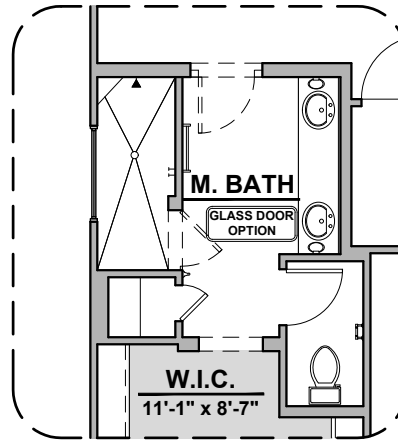

Cloudcroft

1,925 Square Feet

Community: La Entrada

LOGO	DESCRIPTION
	CABLE TV
	CAT 5 DATA

Ranch (R)

Southwest (S)

Garage Orientation: Left Right

Home is complete and accepted as built. _____

Home construction is in process, buyer accepts all option locations. _____

Cloudcroft Options

1,925 Square Feet

Community: La Entrada

LOW VOLTAGE LEGEND	
LOGO	DESCRIPTION
	CABLE TV
	CAT 5 DATA

Fireplace

Traditional
Fireplace

Contemporary
Fireplace

Deluxe Glass Shower

Deluxe Tile Shower

Tub w/ Glass Shower

Tankless
Water
Heater

Barn Door

Cloudcroft Options

1,925 Square Feet

Community: La Entrada

LOGO	DESCRIPTION
	CABLE TV
	CAT 5 DATA

Ceiling Beam Treatment

Gourmet Kitchen

Bath 2 Shower

Study

Stacking Door ILO
Standard Door

Center Hinge
ILO Sliding
Glass Door