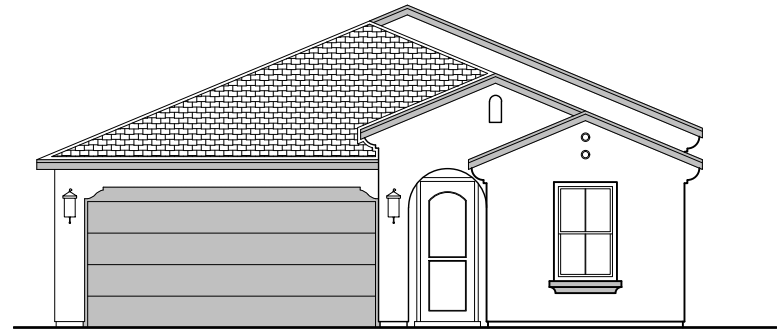

Cloudcroft

1,925 Square Feet

Community: La Entrada

LOGO	DESCRIPTION
	CABLE TV
	CAT 5 DATA

Ranch (R)

Southwest (S)

Garage Orientation: Left Right

Home is complete and accepted as built. _____

Home construction is in process, buyer accepts all option locations. _____

Cloudcroft Options

1,925 Square Feet

Community: La Entrada

LOW VOLTAGE LEGEND	
LOGO	DESCRIPTION
	CABLE TV
	CAT 5 DATA

Fireplace

Traditional
Fireplace