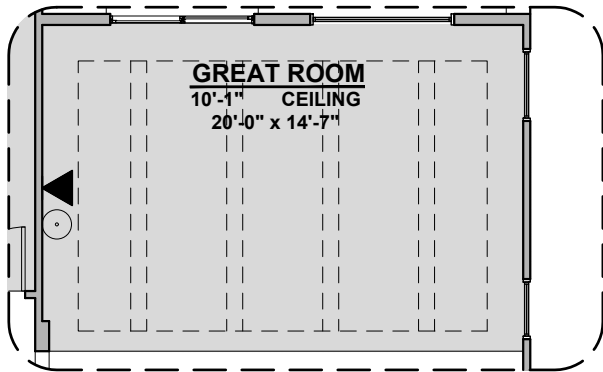

Contemporary
Fireplace

Deluxe Glass Shower

Deluxe Tile Shower

Tub w/ Glass Shower

Tankless
Water
Heater

Barn Door

Cloudcroft Options

1,925 Square Feet

Community: La Entrada

LOGO	DESCRIPTION
	CABLE TV
	CAT 5 DATA

Ceiling Beam Treatment

Gourmet Kitchen

Bath 2 Shower

Study

Stacking Door ILO
Standard Door

Center Hinge
ILO Sliding
Glass Door