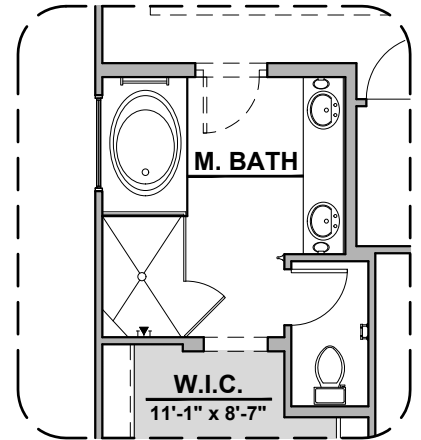

Cloudcroft

1,925 Square Feet

Community: La Entrada

LOGO	DESCRIPTION
	CABLE TV
	CAT 5 DATA

Ranch (R)

Southwest (S)

Garage Orientation: Left Right

Home is complete and accepted as built. _____

Home construction is in process, buyer accepts all option locations. _____

Cloudcroft Options

1,925 Square Feet

Community: La Entrada

LOW VOLTAGE LEGEND	
LOGO	DESCRIPTION
	CABLE TV
	CAT 5 DATA

Fireplace

Traditional
Fireplace

Contemporary
Fireplace

Deluxe Glass Shower

Deluxe Tile Shower

Tub w/ Glass Shower

Tankless
Water
Heater

Barn Door

Cloudcroft Options

1,925 Square Feet

Community: La Entrada

LOGO	DESCRIPTION
	CABLE TV
	CAT 5 DATA

Ceiling Beam Treatment

Gourmet Kitchen

Bath 2 Shower

Study

Stacking Door ILO
Standard Door

Center Hinge
ILO Sliding
Glass Door