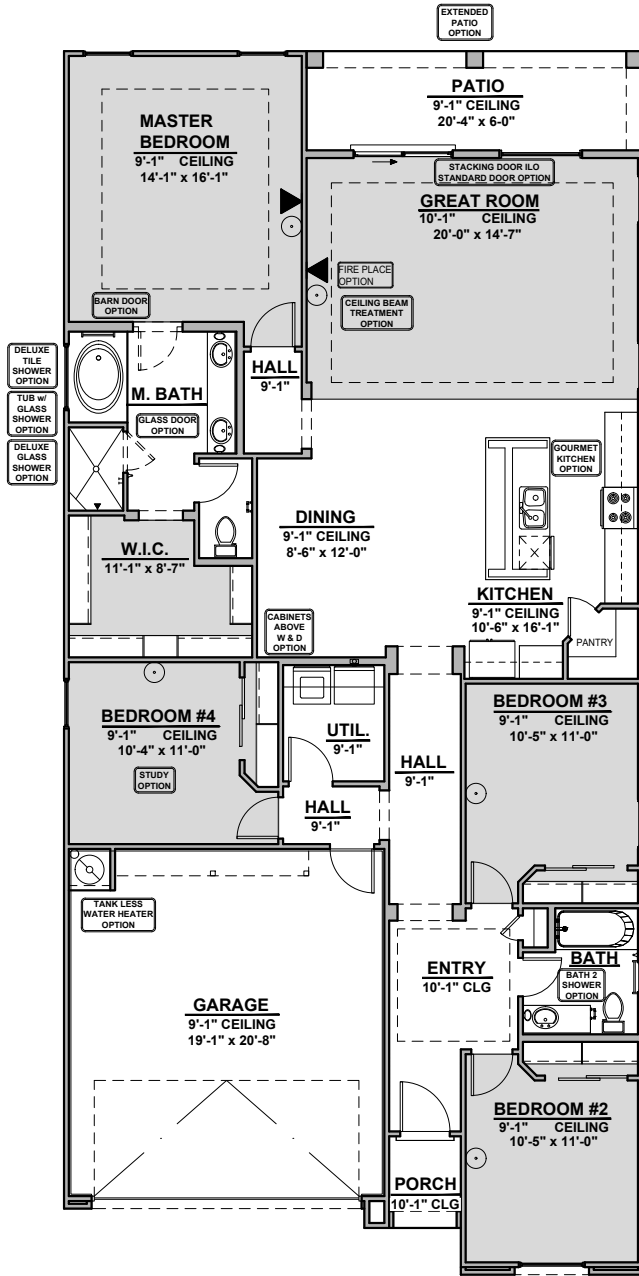

Cloudcroft

1,925 Square Feet

Community: La Entrada

LOGO	DESCRIPTION
	CABLE TV
	CAT 5 DATA

Ranch (R)

Southwest (S)

Garage Orientation: Left Right

Home is complete and accepted as built. _____

Home construction is in process, buyer accepts all option locations. _____

Cloudcroft Options

1,925 Square Feet

Community: La Entrada

LOW VOLTAGE LEGEND	
LOGO	DESCRIPTION
	CABLE TV
	CAT 5 DATA

Fireplace

Traditional
Fireplace

Contemporary
Fireplace

Deluxe Glass Shower

Deluxe Tile Shower

Tub w/ Glass Shower

Tankless
Water
Heater

Barn Door

Cloudcroft Options

1,925 Square Feet

Community: La Entrada

LOGO	DESCRIPTION
	CABLE TV
	CAT 5 DATA

Ceiling Beam Treatment

Gourmet Kitchen

Bath 2 Shower

Study

Stacking Door ILO
Standard Door

Center Hinge
ILO Sliding
Glass Door