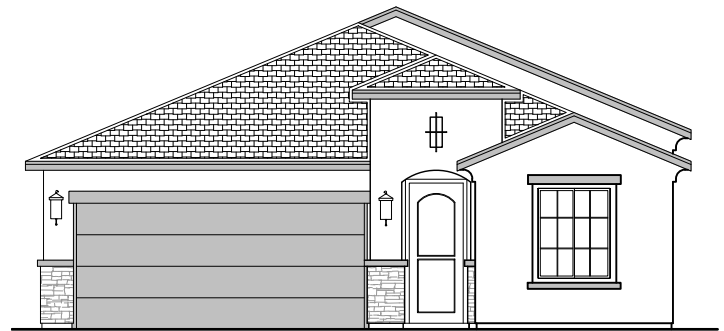

Cloudcroft

1,925 Square Feet

Community: La Entrada

LOGO	DESCRIPTION
	CABLE TV
	CAT 5 DATA

Ranch (R)

Southwest (S)

Garage Orientation: Left Right

Home is complete and accepted as built. _____

Home construction is in process, buyer accepts all option locations. _____

Cloudcroft Options

1,925 Square Feet

Community: La Entrada

LOW VOLTAGE LEGEND	
LOGO	DESCRIPTION
	CABLE TV
	CAT 5 DATA

Fireplace

Traditional
Fireplace

Contemporary
Fireplace

Deluxe Glass Shower

Deluxe Tile Shower

Tub w/ Glass Shower

Tankless
Water
Heater

Barn Door

Cloudcroft Options

1,925 Square Feet