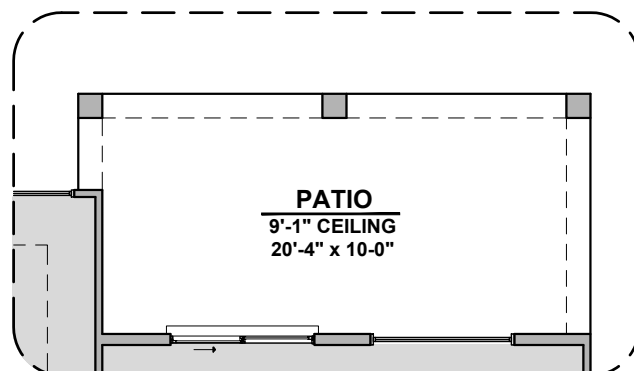

Cloudcroft

1,925 Square Feet

Community: La Entrada

LOGO	DESCRIPTION
	CABLE TV
	CAT 5 DATA

Ranch (R)

Southwest (S)

Garage Orientation: Left Right

Home is complete and accepted as built. _____

Community: La Entrada

LOGO	DESCRIPTION
	CABLE TV
	CAT 5 DATA

Ceiling Beam Treatment

Gourmet Kitchen

Bath 2 Shower

Study

Stacking Door ILO
Standard Door

Center Hinge
ILO Sliding
Glass Door