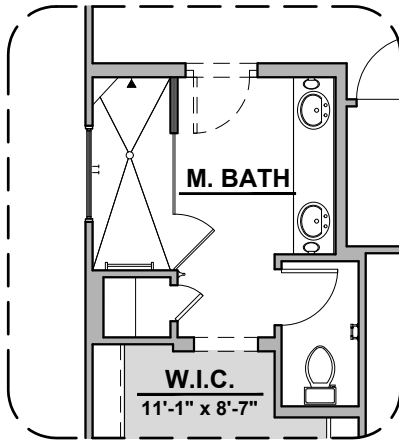

Cloudcroft

1,925 Square Feet

Community: La Entrada

LOGO	DESCRIPTION
	CABLE TV
	CAT 5 DATA

Ranch (R)

Southwest (S)

Garage Orientation: Left Right

Home is complete and accepted as built. _____

Home construction is in process, buyer accepts all option locations. _____

Cloudcroft Options

1,925 Square Feet

Community: La Entrada

LOW VOLTAGE LEGEND	
LOGO	DESCRIPTION
	CABLE TV
	CAT 5 DATA

Fireplace

Traditional
Fireplace

Contemporary
Fireplace

Deluxe Glass Shower

Deluxe Tile Shower

Tub w/ Glass Shower

Tankless
Water
Heater

Barn Door

Cloudcroft Options

1,925 Square Feet

Community: La Entrada

LOGO	DESCRIPTION
	CABLE TV
	CAT 5 DATA

Ceiling Beam Treatment

Gourmet Kitchen

Bath 2 Shower

Study

Stacking Door ILO
Standard Door

Center Hinge
ILO Sliding
Glass Door