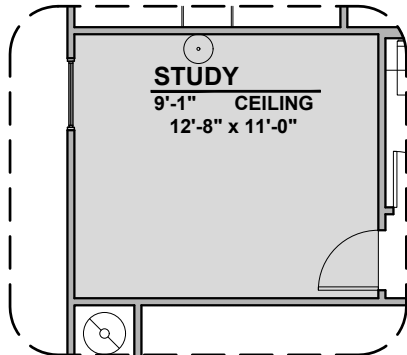

Cloudcroft

1,925 Square Feet

Community: La Entrada

LOGO	DESCRIPTION
	CABLE TV
	CAT 5 DATA

Ranch (R)

Southwest (S)

Garage Orientation: Left Right

Home is complete and accepted as built. _____

Community: La Entrada

LOGO	DESCRIPTION
	CABLE TV
	CAT 5 DATA

Ceiling Beam Treatment

Gourmet Kitchen

Bath 2 Shower

Study

Stacking Door ILO
Standard Door

Center Hinge
ILO Sliding
Glass Door