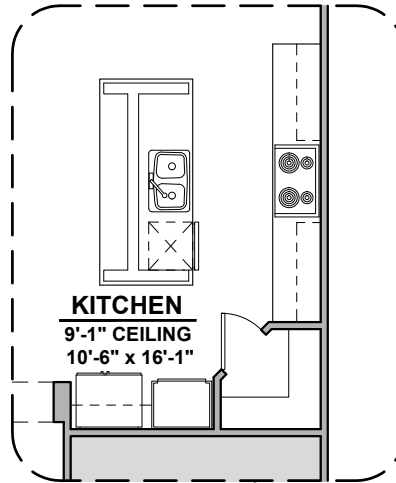

Contemporary
Fireplace

Deluxe Glass Shower

Deluxe Tile Shower

Tub w/ Glass Shower

Tankless
Water
Heater

Barn Door

Cloudcroft Options

1,925 Square Feet

Community: La Entrada

LOGO	DESCRIPTION
	CABLE TV
	CAT 5 DATA

Ceiling Beam Treatment

Gourmet Kitchen

Bath 2 Shower

Study

Stacking Door ILO
Standard Door

Center Hinge
ILO Sliding
Glass Door